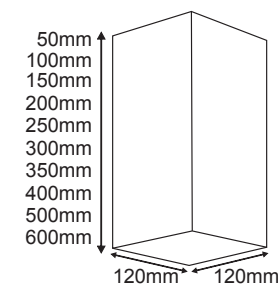

ΑΡΧΙΤΕΚΤΟΝΙΚΟΣ ΦΩΤΙΣΜΟΣ ΕΣΩΤ. ΧΩΡΩΝ
ARCHITECTURAL INDOOR LIGHTING

Φωτιστικό οροφής
Ceiling luminaire **RENO C**

Μέταλλο
Metal
Μεταλ
IP20
230V | GU10 / E27 R63
LED MODULE

✓ ΛΕΠΤΟΣ ΣΧΕΔΙΑΣΜΟΣ 2MM
SLIM DESIGN 2MM

✓ ΗΛΕΚΤΡΟΣΤΑΤΙΚΗ ΒΑΦΗ
POWDER COATING

RENO150SC
150mm

RENO300SC
300mm

RENO500SC
500mm

RENO200SC
200mm

RENO350SC
350mm

RENO600SC
600mm

RENO250SC
250mm

RENO400SC
400mm

i Σημείωση: Για βαφή διαφορετικού RAL εσωτερικά και εξωτερικά του φωτιστικού υπάρχει επιβάρυνση +4.00€ netto.
Για κρεμαστή εγκατάσταση υπάρχει επιβάρυνση +9.00€ netto.
Notice: For different RAL paint interior and exterior of the luminaire there is extra charge +4.00€ netto.
For pendant installation there is extra charge +9.00€ netto

Φωτιστικό οροφής
Ceiling luminaire **RENO D**

Μέταλλο
Metal
Μεταλ
IP20
GX53 / E27 PAR30 / AR111 GU10
AR111 / LED MODULE

✓ ΛΕΠΤΟΣ ΣΧΕΔΙΑΣΜΟΣ 3MM
SLIM DESIGN 3MM

✓ ΗΛΕΚΤΡΟΣΤΑΤΙΚΗ ΒΑΦΗ
POWDER COATING

RENO50SD
50mm | GX53

RENO250SD
250mm | GU10-E27

RENO500SD
500mm | GU10-E27

RENO100SD
100mm | GU10

RENO300SD
300mm | GU10-E27

RENO600SD
600mm | GU10-E27

RENO150SD
150mm | GU10-E27

RENO350SD
350mm | GU10-E27

RENO200SD
200mm | GU10-E27

RENO400SD
400mm | GU10-E27

i Σημείωση: Για βαφή διαφορετικού RAL εσωτερικά και εξωτερικά του φωτιστικού υπάρχει επιβάρυνση +4.00€ netto.
Για κρεμαστή εγκατάσταση υπάρχει επιβάρυνση +9.00€ netto.
Notice: For different RAL paint interior and exterior of the luminaire there is extra charge +4.00€ netto.
For pendant installation there is extra charge +9.00€ netto