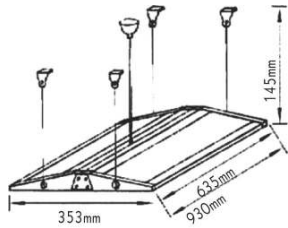

ΦΩΤΙΣΤΙΚΑ ΦΘΟΡΙΣΜΟΥ
FLUORESCENT LUMINAIRES

Κρεμαστό διπλό φωτιστικό φθορισμού
Pendant double fluorescent luminaire T5