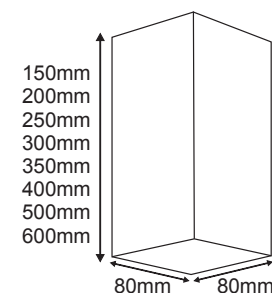

ΑΡΧΙΤΕΚΤΟΝΙΚΟΣ ΦΩΤΙΣΜΟΣ ΕΣΩΤ. ΧΩΡΩΝ
ARCHITECTURAL INDOOR LIGHTING

Φωτιστικό οροφής
Ceiling luminaire **RENO C**

Μέταλλο
Metal
Μεταλ
IP20
230V | GU10 / E27 R63
LED MODULE

✓ ΛΕΠΤΟΣ ΣΧΕΔΙΑΣΜΟΣ 2MM
SLIM DESIGN 2MM

✓ ΗΛΕΚΤΡΟΣΤΑΤΙΚΗ ΒΑΦΗ
POWDER COATING

RENO150SC
150mm

RENO300SC
300mm

RENO500SC
500mm

RENO200SC
200mm

RENO350SC
350mm

RENO600SC
600mm

RENO250SC
250mm

RENO400SC
400mm

i Σημείωση: Για βαφή διαφορετικού RAL εσωτερικά και εξωτερικά του φωτιστικού υπάρχει επιβάρυνση +4.00€ netto.
Για κρεμαστή εγκατάσταση υπάρχει επιβάρυνση +9.00€ netto.
Notice: For different RAL paint interior and exterior of the luminaire there is extra charge +4.00€ netto.
For pendant installation there is extra charge +9.00€ netto

Φωτιστικό οροφής
Ceiling luminaire **RENO D**

Μέταλλο
Metal
Μεταλ
IP20
GX53 / E27 PAR30 / AR111 GU10
AR111 / LED MODULE

✓ ΛΕΠΤΟΣ ΣΧΕΔΙΑΣΜΟΣ 3MM
SLIM DESIGN 3MM

✓ ΗΛΕΚΤΡΟΣΤΑΤΙΚΗ ΒΑΦΗ
POWDER COATING

RENO50SD
50mm | GX53

RENO250SD
250mm | GU10-E27

RENO500SD
500mm | GU10-E27

RENO100SD
100mm | GU10

RENO300SD
300mm | GU10-E27

RENO600SD
600mm | GU10-E27

RENO150SD
150mm | GU10-E27

RENO350SD
350mm | GU10-E27

RENO200SD
200mm | GU10-E27

RENO400SD
400mm | GU10-E27

i Σημείωση: Για βαφή διαφορετικού RAL εσωτερικά και εξωτερικά του φωτιστικού υπάρχει επιβάρυνση +4.00€ netto.
Για κρεμαστή εγκατάσταση υπάρχει επιβάρυνση +9.00€ netto.
Notice: For different RAL paint interior and exterior of the luminaire there is extra charge +4.00€ netto.
For pendant installation there is extra charge +9.00€ netto