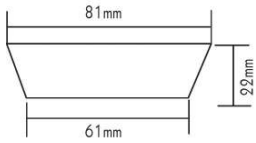

IP45 12V | G4

Ανοξείδωτο αστάλι + Γυαλί
Stainless steel + Glass
Неръждаема стомана + Стъкло

ΠΥΡΙΜΑΧΟ ΓΥΑΛΙ
FIRE RESISTANT GLASS