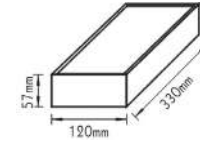

Απλικά
Wall luminaire G23

Γκρι / Grey
Сив

IP20
Αστάλι / Steel
Στομανα

ΠΛΑΣΤΙΚΟ ΚΑΛΥΜΜΑ
PLASTIC COVER