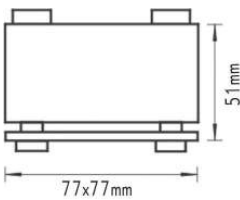

Σποτ οροφής
Ceiling spot luminaire G4 **VERAS**

IP45
12V | G4

Γκρι / Grey
Сив

Αλουμίνιο + Γυαλί
Aluminum + Glass
Алюминий + Стъкло

ΠΥΡΙΜΑΧΟ ΓΥΑΛΙ
FIRE RESISTANT GLASS

Ο ΜΕΤΑΣΧΗΜΑΤΙΣΤΗΣ ΔΕΝ ΣΥΜΠΕΡΙΛΑΜΒΑΝΕΤΑΙ
BALLAST IS NOT INCLUDED