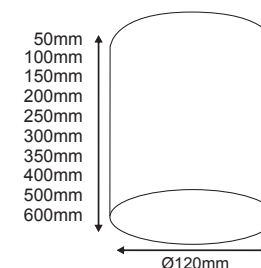

ΑΡΧΙΤΕΚΤΟΝΙΚΟΣ ΦΩΤΙΣΜΟΣ ΕΣΩΤ. ΧΩΡΩΝ
ARCHITECTURAL INDOOR LIGHTING

Φωτιστικό οροφής
Ceiling luminaire **ROME A**

Αλουμίνιο
Aluminium
Алюминий

IP20
GX53 | E27 PAR30 / GU10
AR111 / LED MODULE

ΛΕΠΤΟΣ ΣΧΕΔΙΑΣΜΟΣ 2MM
SLIM DESIGN 2MM

ΗΛΕΚΤΡΟΣΤΑΤΙΚΗ ΒΑΦΗ
POWDER COATING

ROME A50RA
50mm | GX53

ROME A250RA
250mm | GU10-E27

ROME A500RA
500mm | GU10-E27

ROME A100RA
100mm | GU10

ROME A300RA
300mm | GU10-E27

ROME A600RA
600mm | GU10-E27

ROME A150RA
150mm | GU10-E27

ROME A350RA
350mm | GU10-E27

ROME A200RA
200mm | GU10-E27

ROME A400RA
400mm | GU10-E27

i Σημείωση: Για βαφή διαφορετικού RAL εσωτερικά και εξωτερικά του φωτιστικού υπάρχει επιβάρυνση +4.00€ netto.
Για κρεμαστή εγκατάσταση υπάρχει επιβάρυνση +9.00€ netto.
Notice: For different RAL paint interior and exterior of the luminaire there is extra charge +4.00€ netto.
For pendant installation there is extra charge +9.00€ netto

Φωτιστικό οροφής
Ceiling luminaire **ROME B**

Αλουμίνιο
Aluminium
Алюминий

IP20
GX53 | E27 PAR30 / GU10
AR111 / LED MODULE

ΛΕΠΤΟΣ ΣΧΕΔΙΑΣΜΟΣ 2MM
SLIM DESIGN 2MM

ΗΛΕΚΤΡΟΣΤΑΤΙΚΗ ΒΑΦΗ
POWDER COATING

ROME A150RB
150mm | GX53

ROME A350RB
350mm | GU10-E27

ROME A600RB
600mm | GU10-E27

ROME A250RB
250mm | GU10-E27

ROME A400RB
400mm | GU10-E27

ROME A300RB
300mm | GU10-E27

ROME A500RB
500mm | GU10-E27

i Σημείωση: Για βαφή διαφορετικού RAL εσωτερικά και εξωτερικά του φωτιστικού υπάρχει επιβάρυνση +4.00€ netto.
Για κρεμαστή εγκατάσταση υπάρχει επιβάρυνση +9.00€ netto.
Notice: For different RAL paint interior and exterior of the luminaire there is extra charge +4.00€ netto.
For pendant installation there is extra charge +9.00€ netto