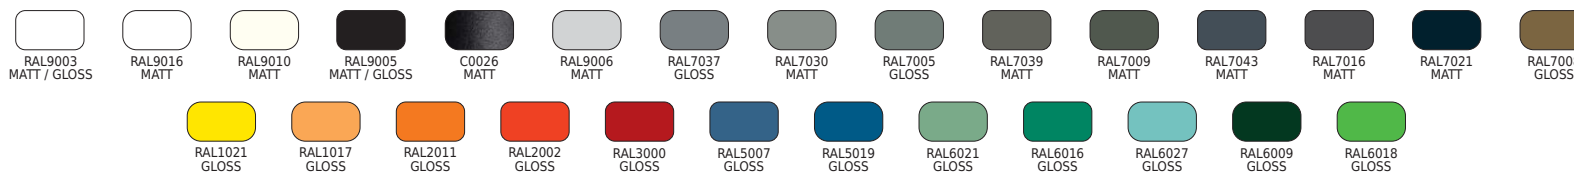

Επίτοιχο σποτ
Wall spot luminaire G4 **NIMM**

i Σημείωση: Για βαφή διαφορετικού RAL εσωτερικά και εξωτερικά του φωτιστικού υπάρχει επιβάρυνση +4.00€ netto.
Για κρεμαστή εγκατάσταση υπάρχει επιβάρυνση +9.00€ netto.
Notice: For different RAL paint interior and exterior of the luminaire there is extra charge +4.00€ netto.
For pendant installation there is extra charge +9.00€ netto