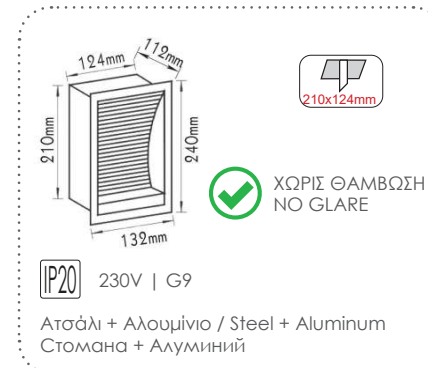

Χωνευτά φωτιστικά κρυφού φωτισμού διαδρόμων Recessed hidden light corridor luminaires