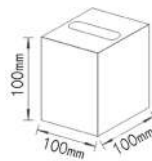

Απλικά αρχιτεκτονικού φωτισμού
Architectural wall luminaire G9 **ALASTAR**

IP20
230V | G9

Αλουμίνιο / Aluminum
Алюминий