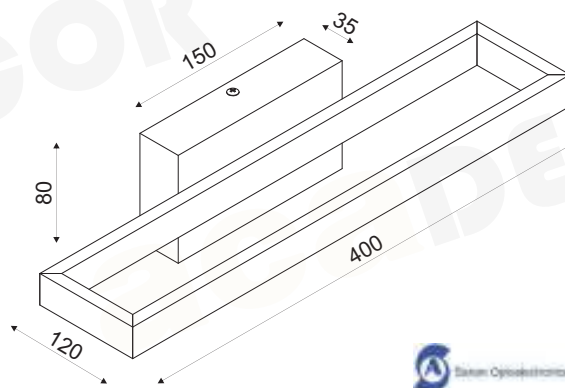

PN30LEDW40BK04200

LED 12W 3000K 780Lm Ra≥80

CHUANDIAN