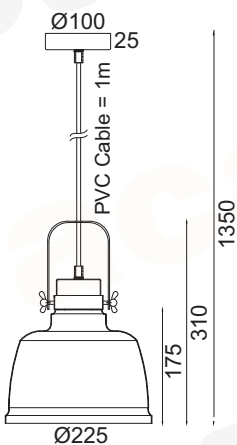

ERNEST

Μέταλλο + PVC μαύρο καλώδιο / Metal + PVC black cable
Κον + PVC černá kabel / Метал + PVC черен кабел

Μαύρο Ματ + Απόχρ. Ξύλου + Λευκό / Matt Black + Wood Shade + White
Mat Černá + Odstín Dřevo + Bílá / Mat Черен + Цвет на Дърво + Бял

VINTAGE

KS212622P03400