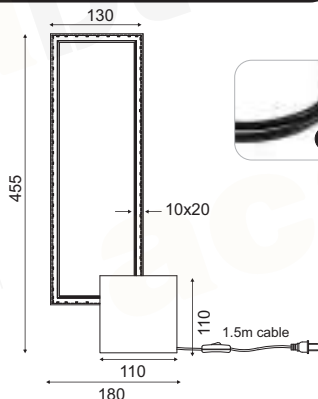

AELIA

DECO LED

PN30LEDTBK09750

EPistar MYIXI

LED 12W 3000K 980Lm Ra≥80