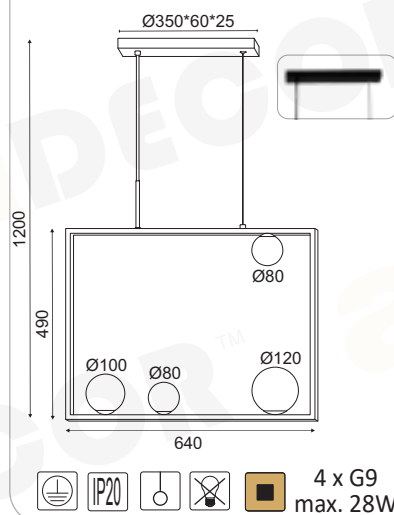

OD91644PB12000