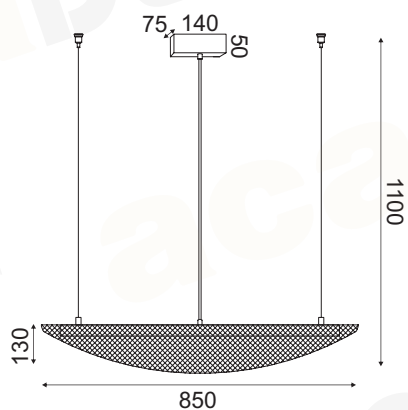

MICHELLE

Μέταλλο + PVC μαύρο καλώδιο / Metal + PVC black cable
Kov + PVC černá kabel / Метал + PVC черен кабел

Μαύρο / Black
Černá / Черен

DCR3921212600

KBANG
LED 3000K 18W
1960lm Ra≥80