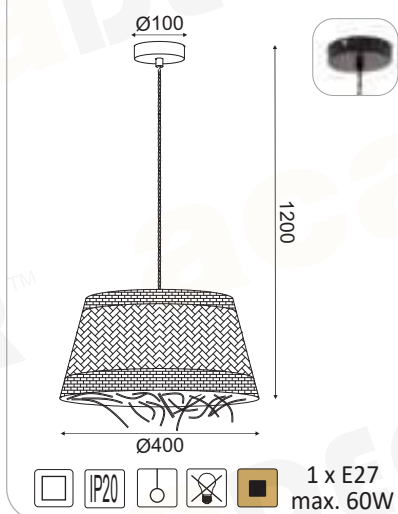

OD94891PG06800