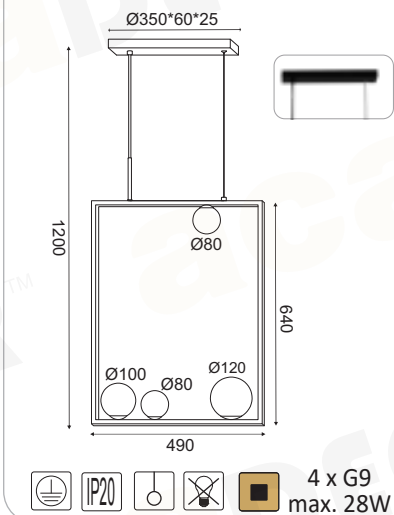

QUADRO

Μέταλλο + Γυαλί + PVC μαύρο καλώδιο / Metal + Glass + PVC black cable
Kov + Sklo + PVC černá kabel / Метал + Стъкло + PVC черен кабел

Μαύρο + Λευκό / Black + White
Černá + Bílá / Черен + Бял

OD91494PB12000