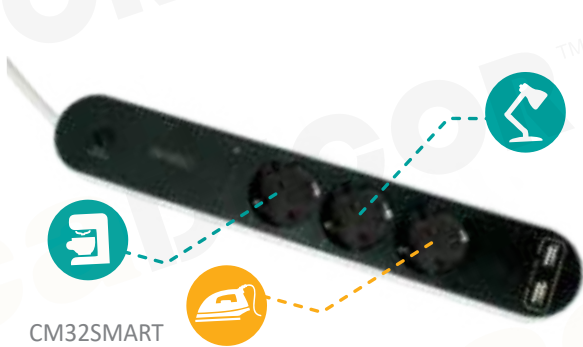

# Think smart

by using **ACA** smart products

Οδηγίες εγκατάστασης  
Installation manual  
Instalační manuál  
Ръчна за инсталация

CM32SMART

G45527WIFI

G45514WIFI

GU105WIFI

C375WIFI