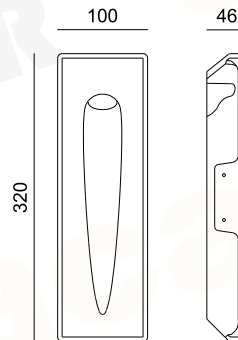

1 x MR11 max. 35W

G8008LED02700

LED 60° 1.5W 3000K 150Lm Ra=80

G8008MR01420