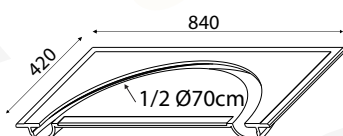

**G8018W05750**

**G8018LW01580**

**G8018RW01580**

GYPSUM & CONCRETE

12-15mm  
Plasterboard

ERIN

TRIMLESS

ZOE