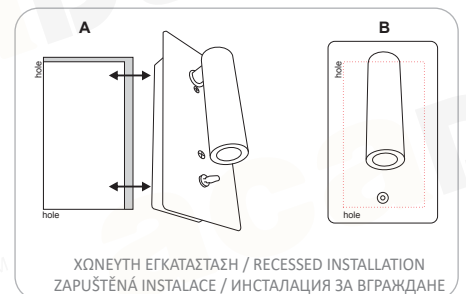

SF701LEDB02450

Μαύρο Ματ
Matt Black
Mat Černá
Ματ Черен

G IP20 LM80 LED 3W 3200K 190Lm Ra≥80 HONGLI TRONIC VIG