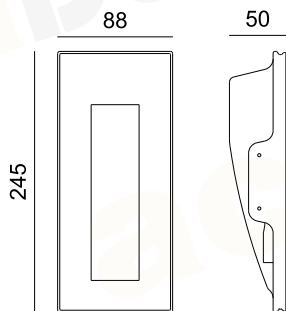

MACY

TRIMLESS

Γύψος / Gypsum / Sádra / Гипс

Φυσικό / Natural / Přírodní / Естествен

G8011LED02590

LED 60° 1.5W 3000K 150Lm Ra=80

G8011MR01250