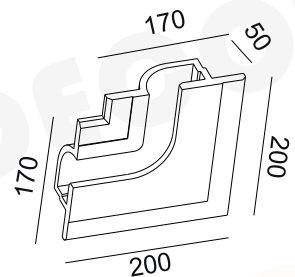

**G8018W05750**

**G8018LW01580**

**G8018RW01580**

GYPSUM & CONCRETE

12-15mm  
Plasterboard

ERIN

TRIMLESS

ZOE