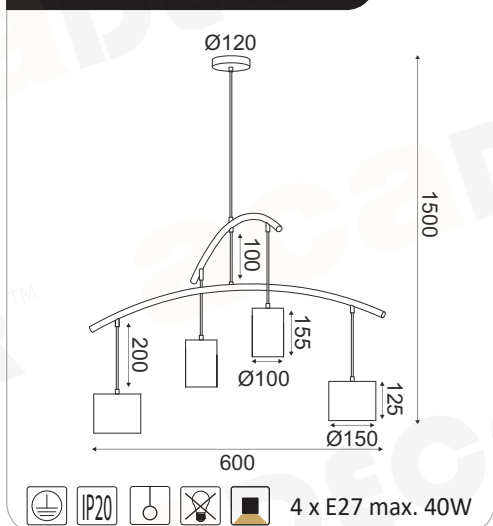

ESCALA

Μέταλλο + PVC μαύρο καλώδιο / Metal + PVC black cable
Κον + PVC černá kabel / Метал + PVC черен кабел

Μαύρο / Black
Černá / Черен

DCR3921907060