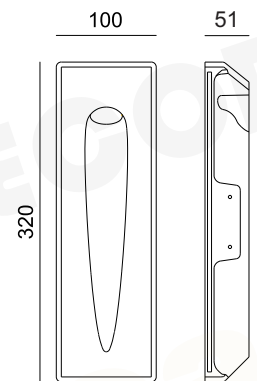

1 x MR11 max. 35W

GYPSUM & CONCRETE