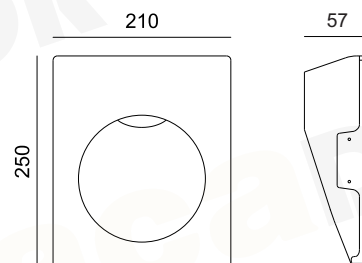

G8016LED03190

G
LED 60° 1.5W 3000K 150Lm Ra=80