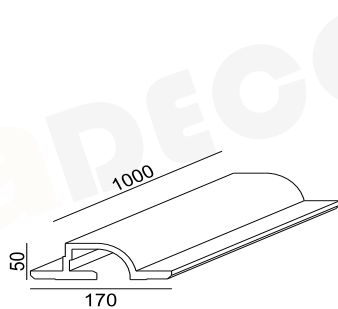

**G8018W05750**

**G8018LW01580**

**G8018RW01580**

GYPSUM & CONCRETE

12-15mm  
Plasterboard

ERIN

TRIMLESS

ZOE