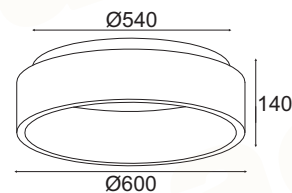

Λευκό Ματ + Γαλακτερό / Matt White + Opal
Mat Bílá + Opál / Мат Бял + Опал

BR81LEDC60WH14200

BR81LEDC60WHD17760 *
1st 100%
2nd 50%
3rd 10%

Μαύρο Ματ + Γαλακτερό / Matt Black + Opal
Mat Černá + Opál / Мат Черен + Опал

BR81LEDC60BK14200

BR81LEDC60BKD17760 *
1st 100%
2nd 50%
3rd 10%

E LED 48W 3000K
2630Lm Ra>80