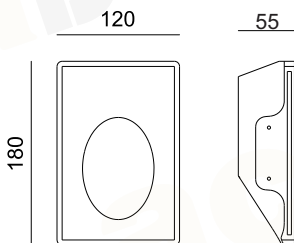

G8009LED02680

G
LED 60° 1.5W 3000K 150Lm Ra=80