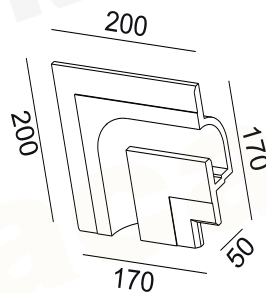

**G8018W05750**

**G8018LW01580**

**G8018RW01580**

GYPSUM & CONCRETE

12-15mm  
Plasterboard

ERIN

TRIMLESS

ZOE