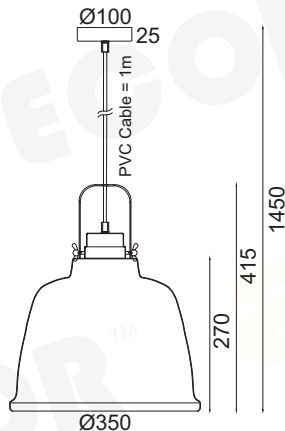

1 x E27
max. 60W

KS212635P06190