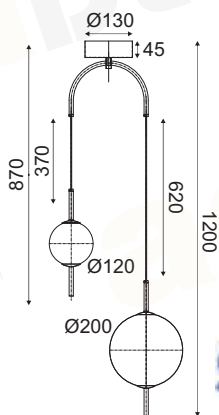

TNK323LED11P1150

HOSHINO&I

LED 11W 3000K 1150Lm Ra≥80