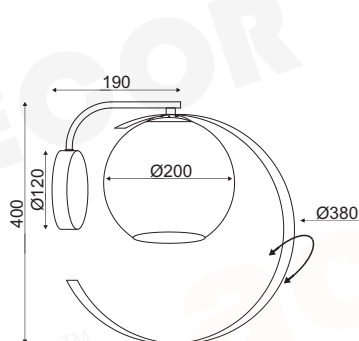

DCR17501W06490