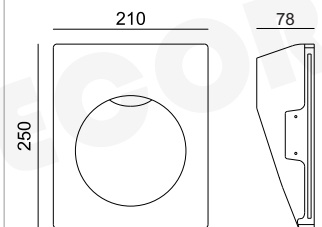

G8016G02450

1 x GU10 max. 35W

GYPSUM & CONCRETE