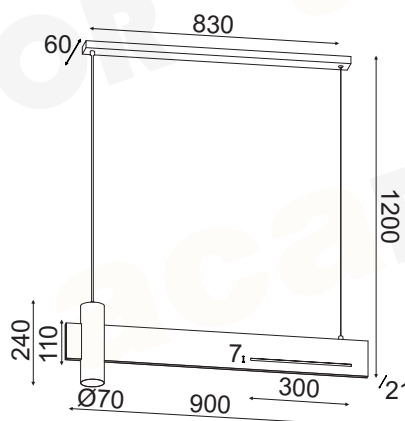

DCR21LEDP90B15000

EPISTAR

1 x GU10 max. 35W +
LED 18W 3000K 1440Lm Ra≥80