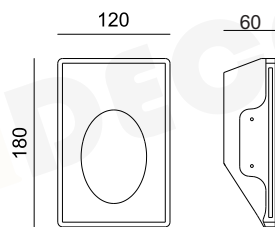

G8009MR01380

1 x MR11 max. 35W