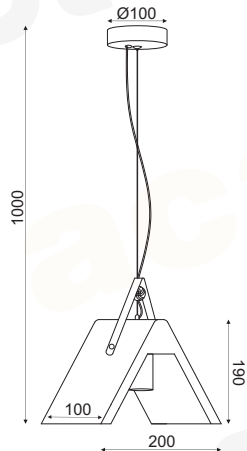

ALFA

Τσιμέντο + Μέταλλο + Δέρμα + Μαύρο υφασμάτινο καλώδιο / Cement + Metal + Leather + Black fabric cable
Cement + Kov + Kůže + Černá kabel látkový / Цимент + Метал + Кожа + Черен текстилен кабел

Φυσικό + Βουρτσιστό ορείχαλκο + ταμπά / Natural + Brushed brass + Tanned leather
Přírodní + Broušená mosaz + Vyčinená kůže / Естествен + Brushed мессинг + Кожа в цвет таба

DCR171191P04700