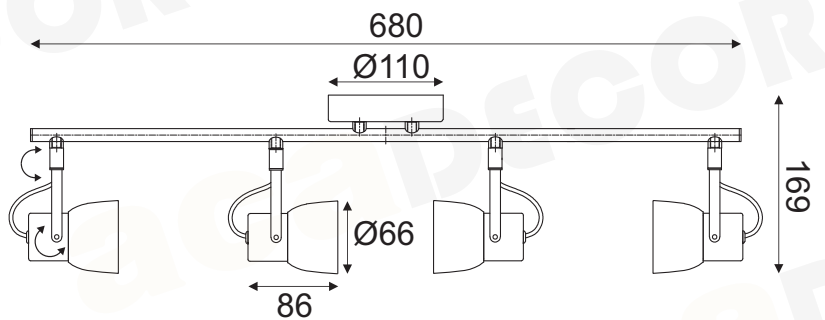

4 x GU10 max. 50W

GYPSUM & CONCRETE