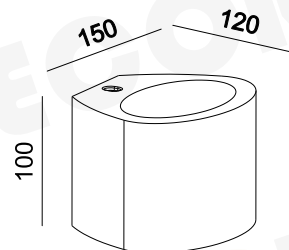

1 x G9 max. 40W

GYPSUM & CONCRETE