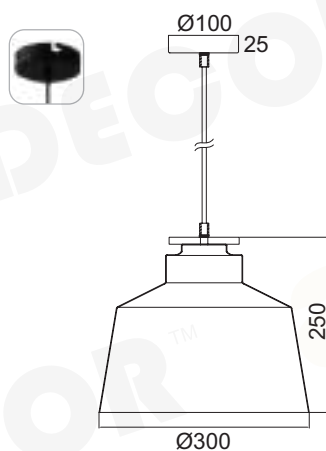

KS198830PBW03800