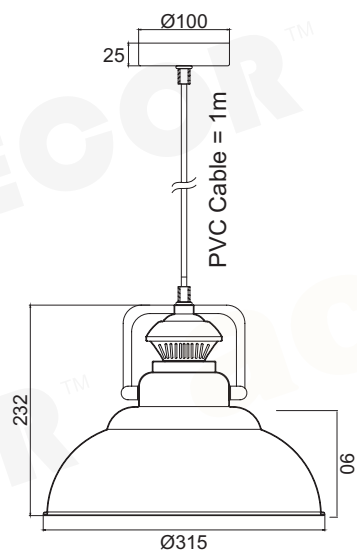

## KS184331R04500

Σκουριά  
Rust  
Rez  
Ръжда

1 x E27 max. 60W

light on

light off