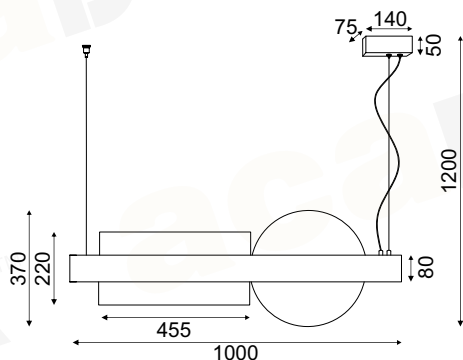

ACADECOR
STUDIO DESIGNS

Μέταλλο + Ακρυλικό + PVC σύρμα καλώδιο / Metal + Acrylic + PVC wire cable
Κον + Ακρυλ + PVC drát kabel / Метал + Ακρυλ + PVC тел кабел

Μαύρο + Διάφανο / Black + Clear
Černá + Čirá / Черен + Прозрачен

DCR3921423000

KBANG

LED 3000K 20W
2150Lm Ra≥80