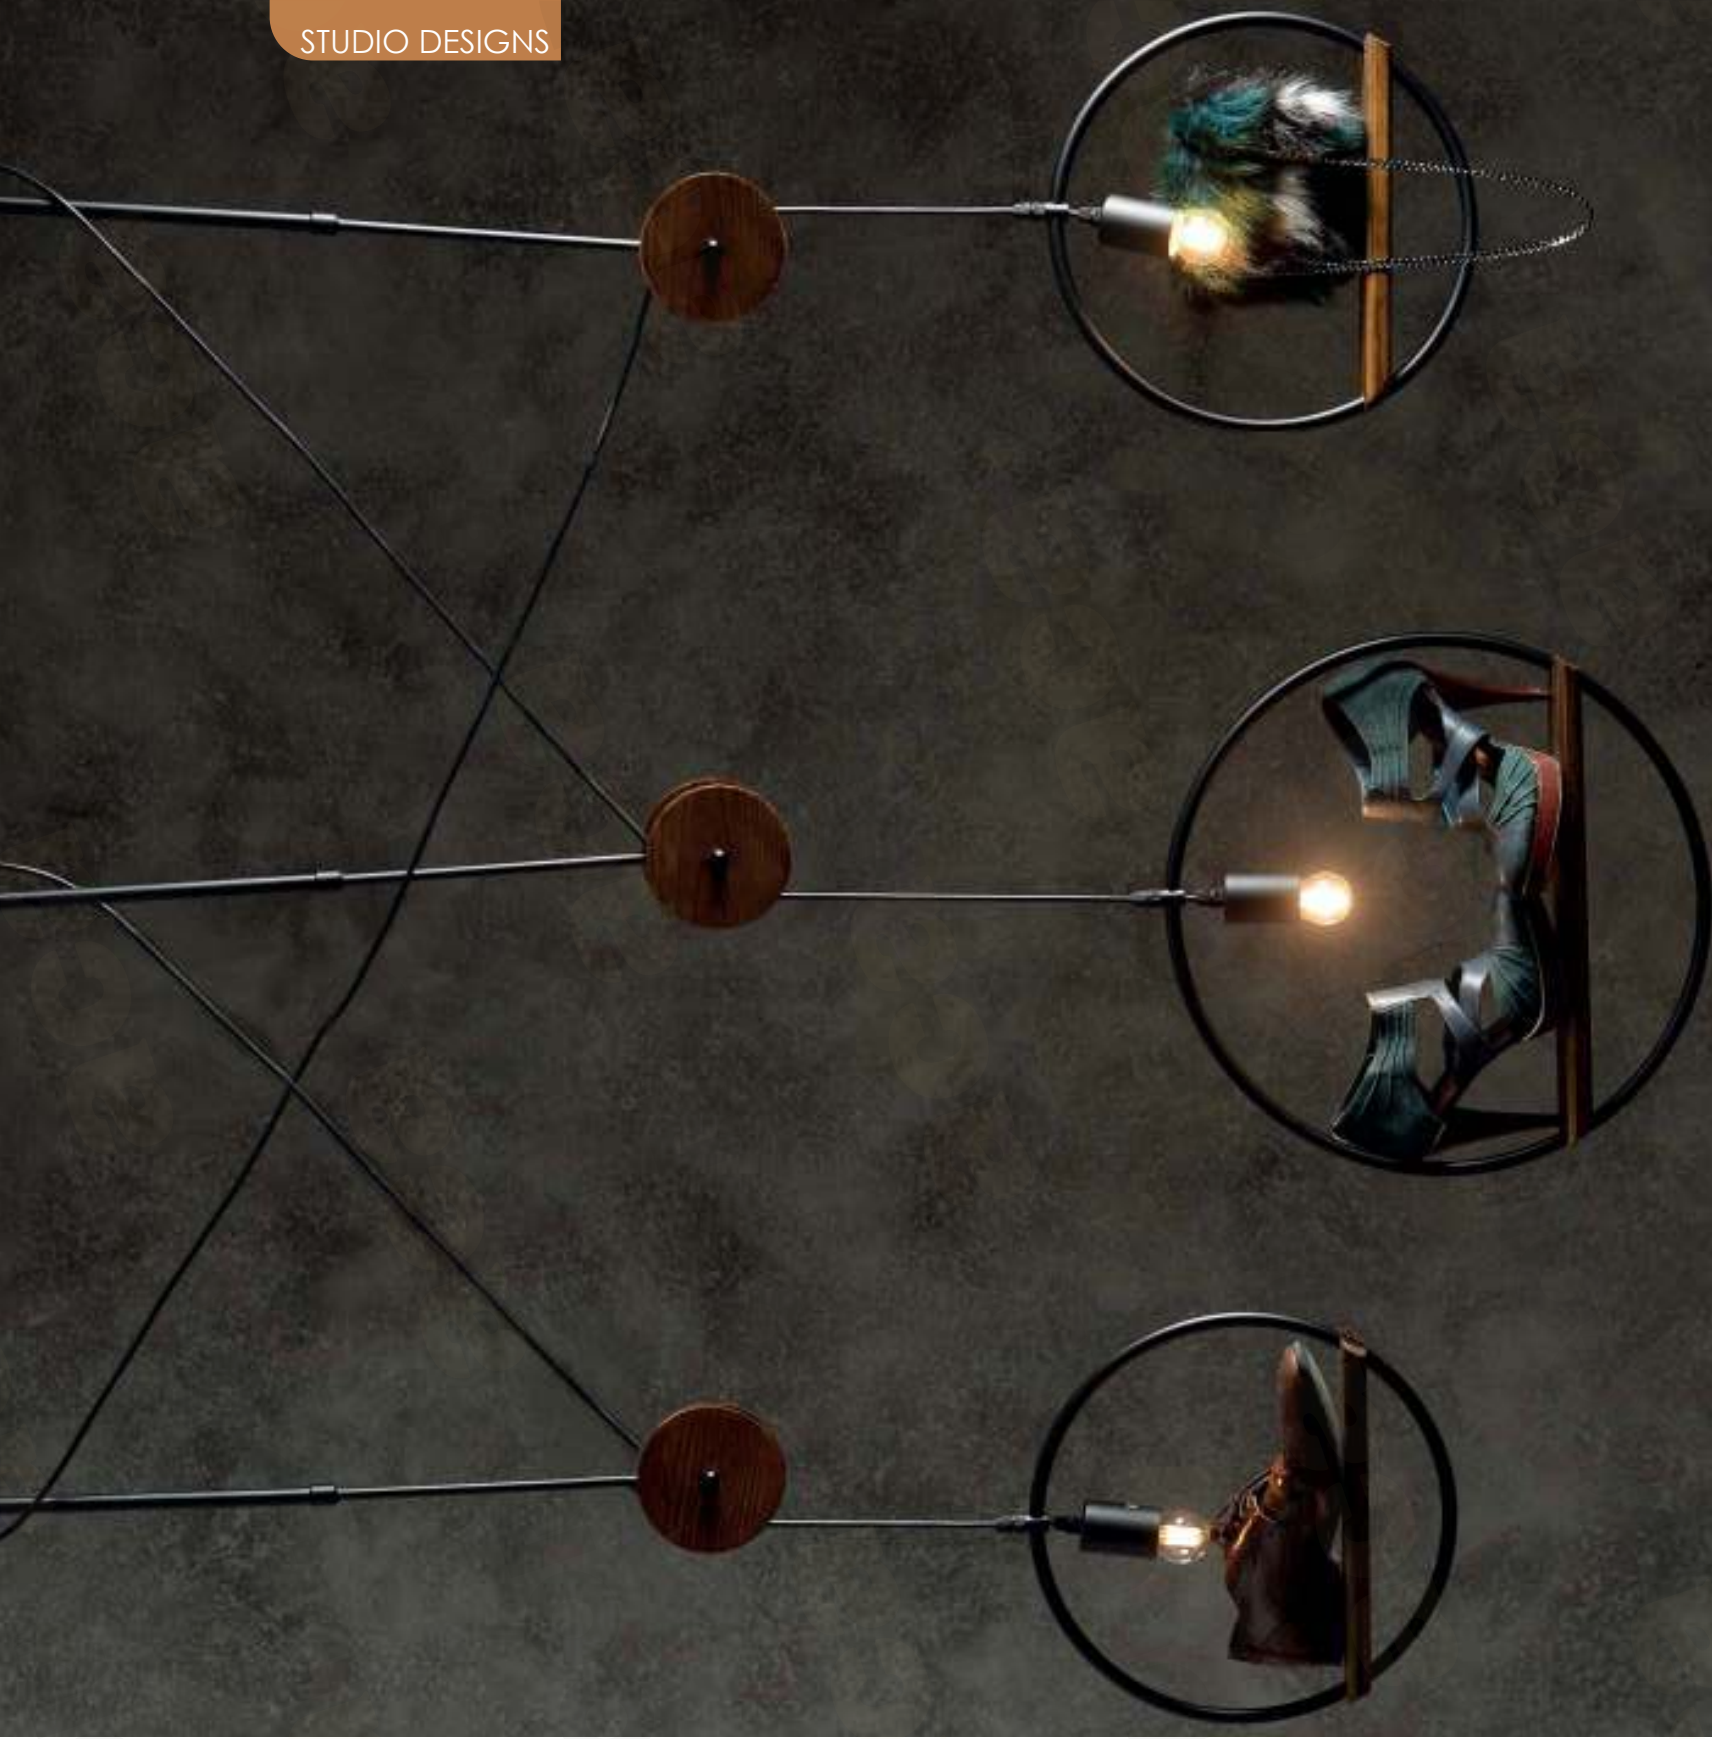

### DCR1760145P07100

□ IP20 □ 1 x E27  
 max. 60W

LED FILAMENT  
 GLAMOUR E27

ACT DECK  
STUDIO DESIGNS