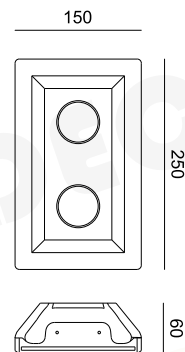

2 x GU10 max. 35W

GYPSUM & CONCRETE