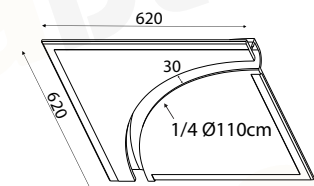

Γύψος / Gypsum / Sádra / Гипс

Φυσικό / Natural
Přírodní / Естествен

aca
lighting
SMD LED STRIP

Without LED module and driver

G8019W06620