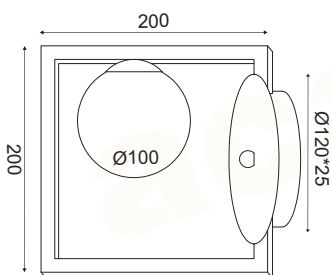

QUADRO

Μέταλλο + Γυαλί + PVC μαύρο καλώδιο / Metal + Glass + PVC black cable
Kov + Sklo + PVC černá kabel / Метал + Стыкло + PVC черен кабел

Μαύρο + Λευκό / Black + White
Černá + Bílá / Черен + Бял

OD91221W03500