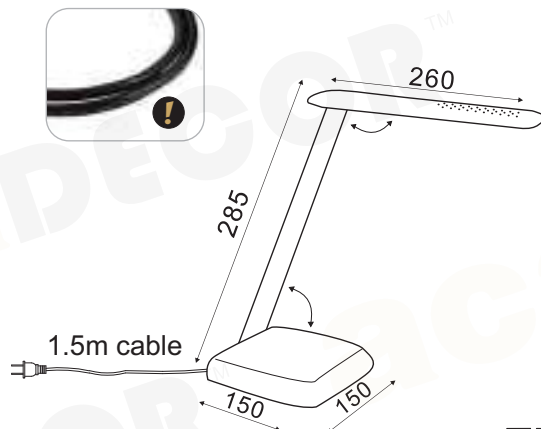

LED 6W CCT 3000K-6000K 480Lm Ra=80