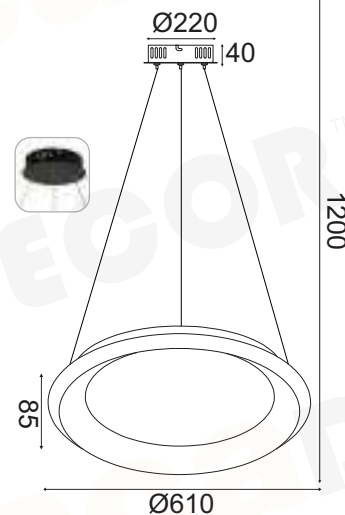

**BR71LEDP61WHD18050** \* 1st 100%  
2nd 50%  
3rd 10%

Μαύρο Ματ + Γαλακτερό / Matt Black + Opal  
Mat Černá + Opál / Mat Черен + Opal

**BR71LEDP61BK14880**

**BR71LEDP61BKD18050** \* 1st 100%  
2nd 50%  
3rd 10%