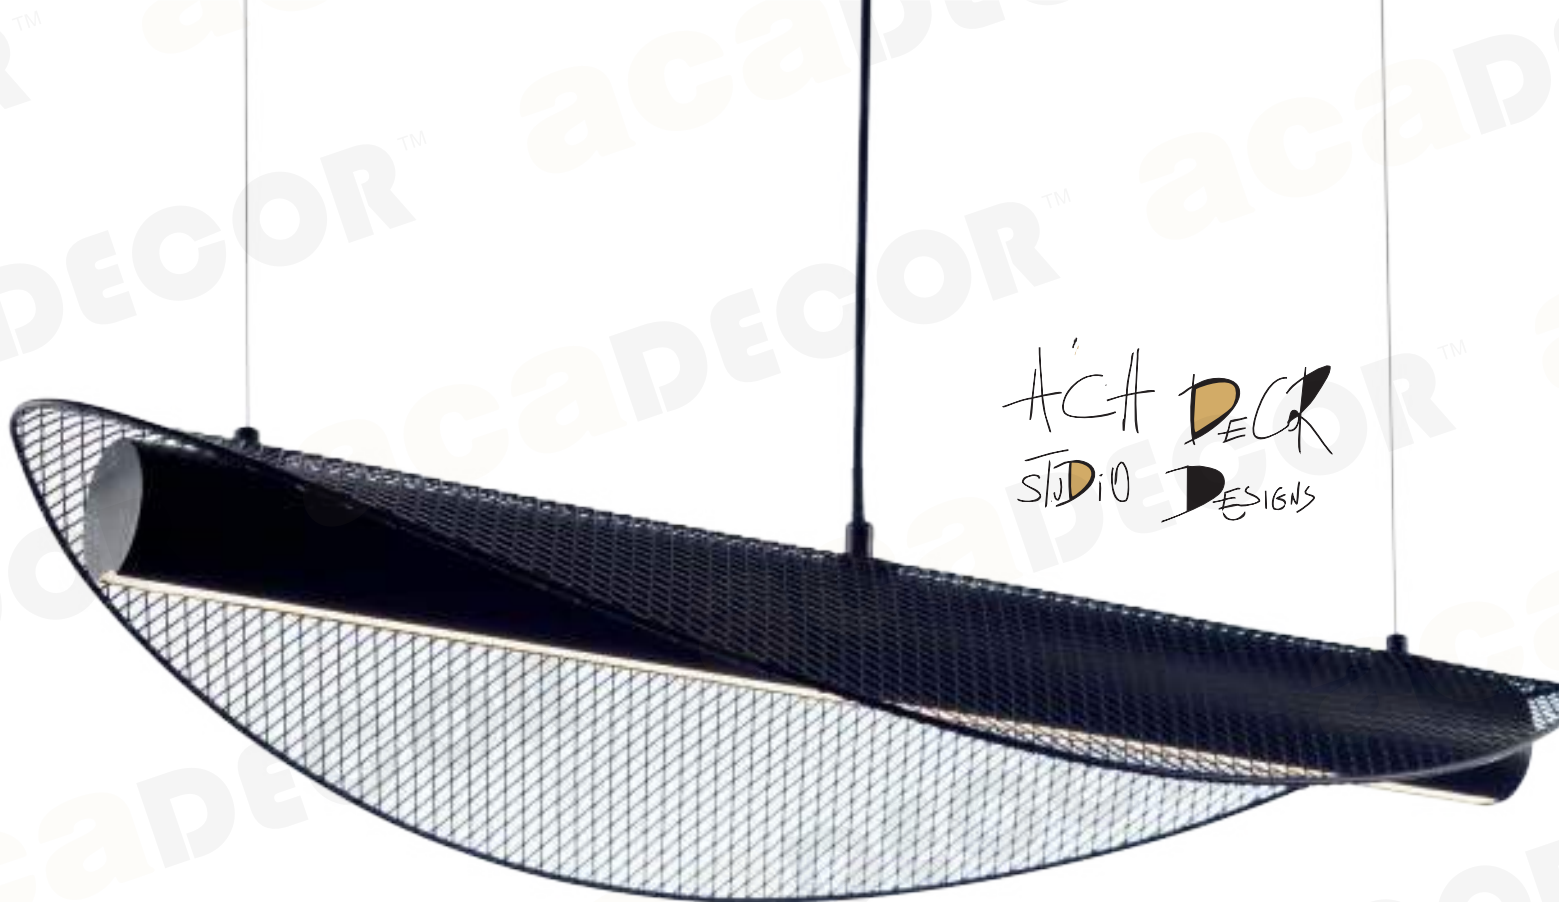

DCR3921110800

**KBANG**  
LED 3000K 11W  
1180Lm Ra≥80

ACADECOR  
STUDIO DESIGNS