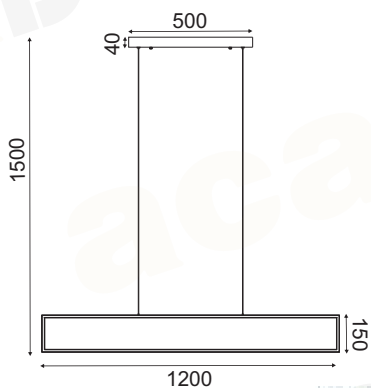

PN30LEDPBK11200

EPISTAR

LED 32W 3000K 2600Lm Ra≥80