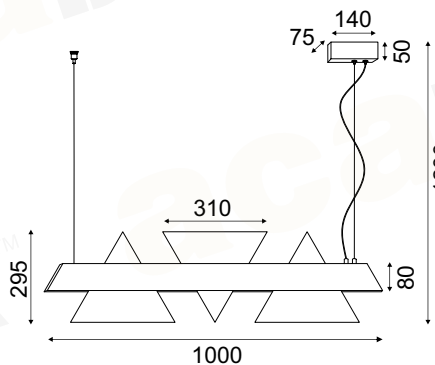

ACADECOR
STUDIO DESIGNS

Μέταλλο + Ακρυλικό + PVC σύρμα καλώδιο / Metal + Acrylic + PVC wire cable
Κον + Ακρυλ + PVC drát kabel / Метал + Ακρיל + PVC тел кабел

Μαύρο + Διάφανο / Black + Clear
Černá + Čirá / Черен + Прозрачен

DCR3921520000

KBANG

F IP20 LED 3000K 18W
1960Lm Ra≥80