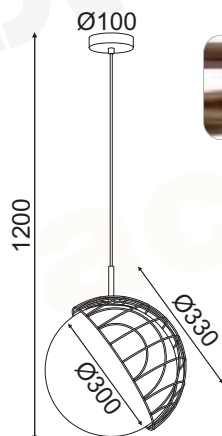

AURORA

Ρατάν + Γυαλί + Ύφασμα + Υφασμάτινο καλώδιο / Rattan + Glass + Fabric + Fabric cable
Rattan + Sklo + Tkanina + Tkanina kabel / Rattan + Стъкло + Текстил + Текстил кабел

Καφέ + Λευκό / Brown + White
Ηnědá + Bílá / Кафяв + Бял

DCR921P3307650