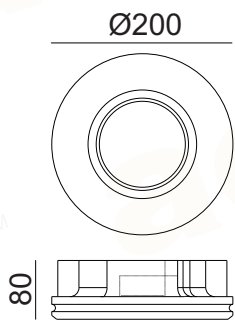

1 x AR111 GU10 max. 50W

G90161C01220