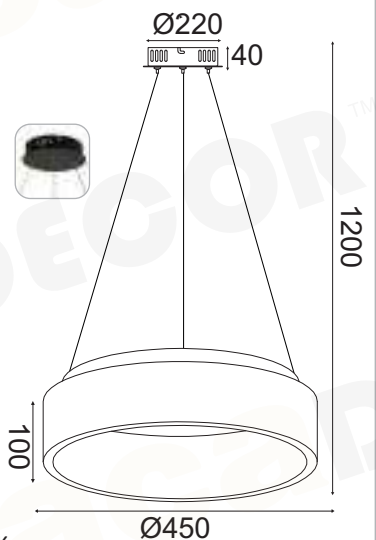

Μέταλλο + Αλουμίνιο + PMMA
Metal + Aluminum + PMMA
Kov + Hliník + PMMA
Метал + Алюминий + PMMA

Μέταλλο + Αλουμίνιο + PMMA + PVC σύρμα καλώδιο
Metal + Aluminum + PMMA + PVC wire cable
Kov + Hliník + PMMA + PVC drát kabel
Метал + Алюминий + PMMA + PVC тел кабел

Λευκό Ματ + Γαλακτερό / Matt White + Opal
Mat Bílá + Opál / Mat Бял + Опал

BR81LEDC45WH09880

BR81LEDC45WHD12820 * 1st 100%
2nd 50%
3rd 10%

Μαύρο Ματ + Γαλακτερό / Matt Black + Opal
Mat Černá + Opál / Mat Черен + Опал

BR81LEDC45BK09880

BR81LEDC45BKD12820 * 1st 100%
2nd 50%
3rd 10%

LED 34W 3000K
1700Lm Ra>80

Λευκό Ματ + Γαλακτερό / Matt White + Opal
Mat Bílá + Opál / Mat Бял + Опал

BR81LEDP45WH11500

BR81LEDP45WHD13950 * 1st 100%
2nd 50%
3rd 10%

Μαύρο Ματ + Γαλακτερό / Matt Black + Opal
Mat Černá + Opál / Mat Черен + Опал

BR81LEDP45BK11500

BR81LEDP45BKD13950 * 1st 100%
2nd 50%
3rd 10%