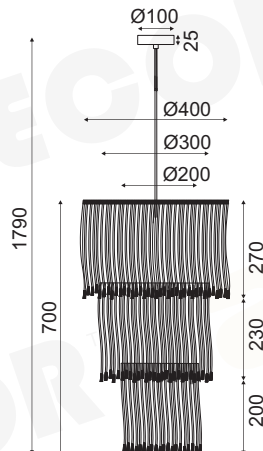

IP20

1 x E27 LED
max. 15W

LED FROSTY G95 E27