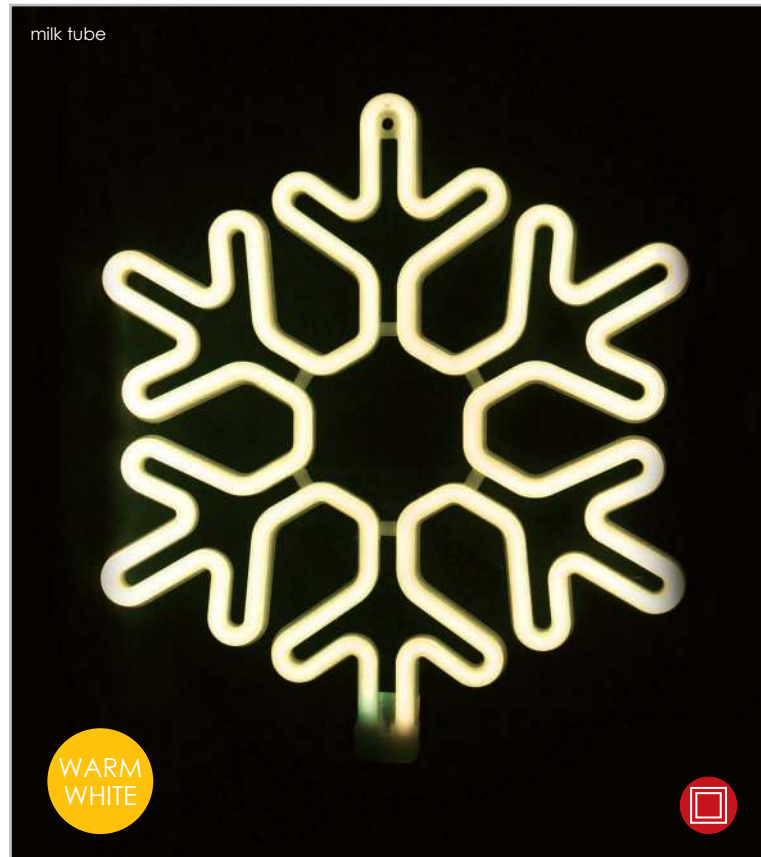

STEADY

1.5m Lead Cable

1. PLASTIC DOUBLE STAR

2. PLASTIC SNOWFLAKE

3. PLASTIC SNOWFLAKE

- 300**  
LEDS

**1** **X083002415** **IP44**

**1** **X083002415N** **IP65**