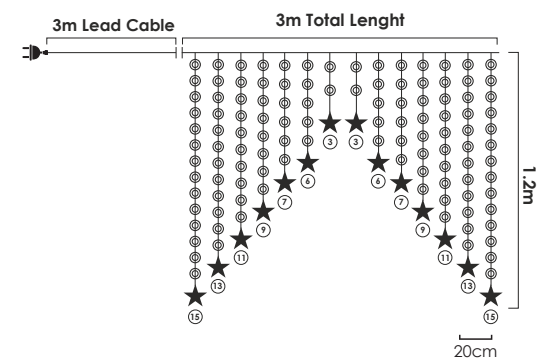

222
LEDS

IP20

8
FUNCTIONS

COOL
WHITE

2 X042222210
⚡ 220-240V AC / 24V DC (6W) ⏸ 2W
💡 3V / 20mA / 0.06W / 5mm
📦 2 sets 1/40pcs