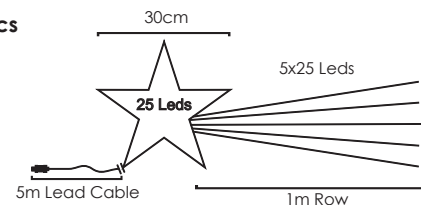

100
LEDS

3 X08100349

⚡ 230V AC / 4V DC (6W) ⏸ 5.8W

💡 3V / 20mA / 0.06W / mini

IP44

📏 600xH1500mm 📦 1/48 pcs

STEADY