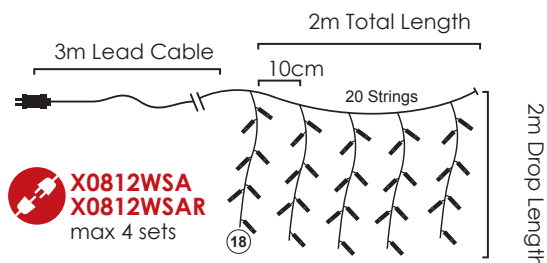

STEADY

360
LEDS

X08360221

⚡ 220-240V AC / 31V DC (6W) ⤴ 2.8W

💡 3V / 20mA / 0.06W / 5mm

🔌 2 sets 📦 1/24pcs

IP44