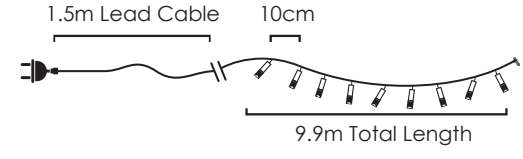

STEADY

100  
LEDS

**100WE44R**

⚡ 220-240V AC 6.8W  
 💡 3V / 20mA / 0.06W / 7mm  
 📦 10 sets 1/12pcs

IP44

STEADY

100  
LEDS

**X08100134**