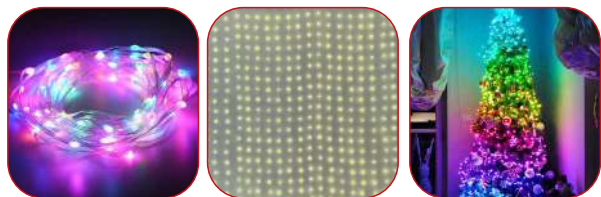

SMART LED LIGHTS