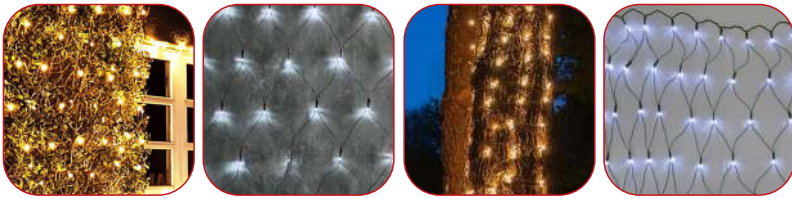

LED NET LIGHTS

Green PVC cable