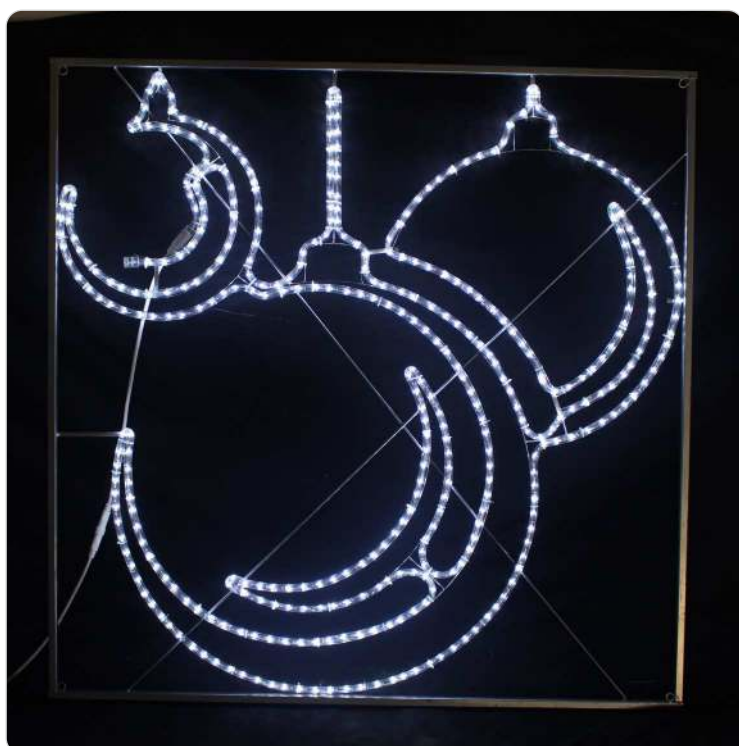

💡 3V / 20mA / 0.06W / 3mm

📏 1000xH2400mm 🌀 19m

📦 1 pc

Street pole

1.5m Lead

METAL THREE CHRISTMAS BALL LED

414  
LEDS

X0841422113