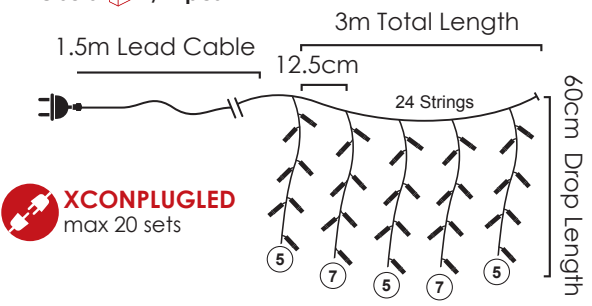

WARM
WHITE

COOL
WHITE

144
LEDS

- X08144131 IP44
- X08144131N IP65

⚡ 220-240V AC 10.2W
💡 3V / 20mA / 0.06W / 7mm
📦 8 sets 1/12pcs

STEADY

XCONPLUGLED
max 20 sets

144
LEDS

- X08144231
- ⚡ 220-240V AC 10.2W
- 💡 3V / 20mA / 0.06W / 7mm
- 📦 10 sets 1/12pcs

IP44

STEADY