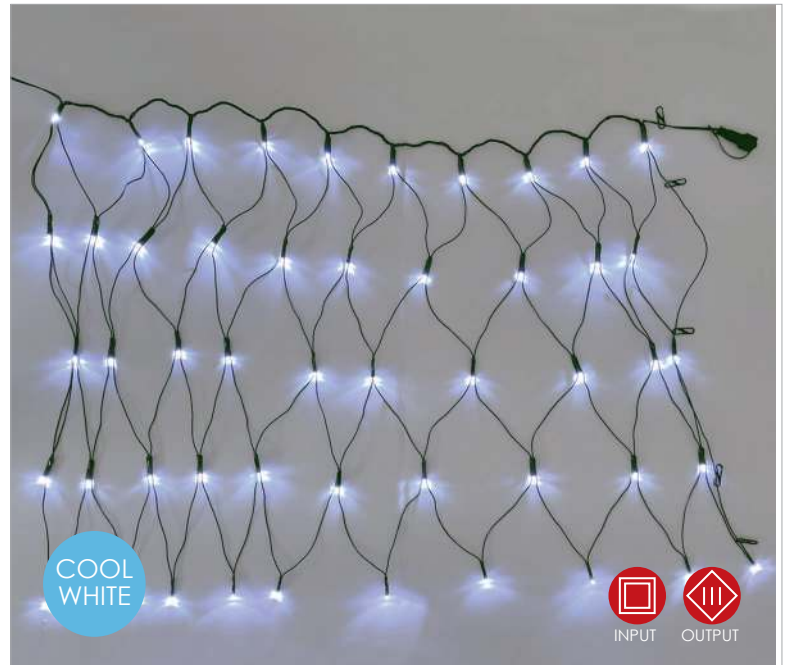

COOL
WHITE

50
LEDS

X0850111
⚡ 220-240V AC / 31V DC (6W) ⏱ 0.5W
💡 3V / 20mA / 0.06W / 5mm
🔌 12 sets 📦 1/48pcs

IP44

STEADY