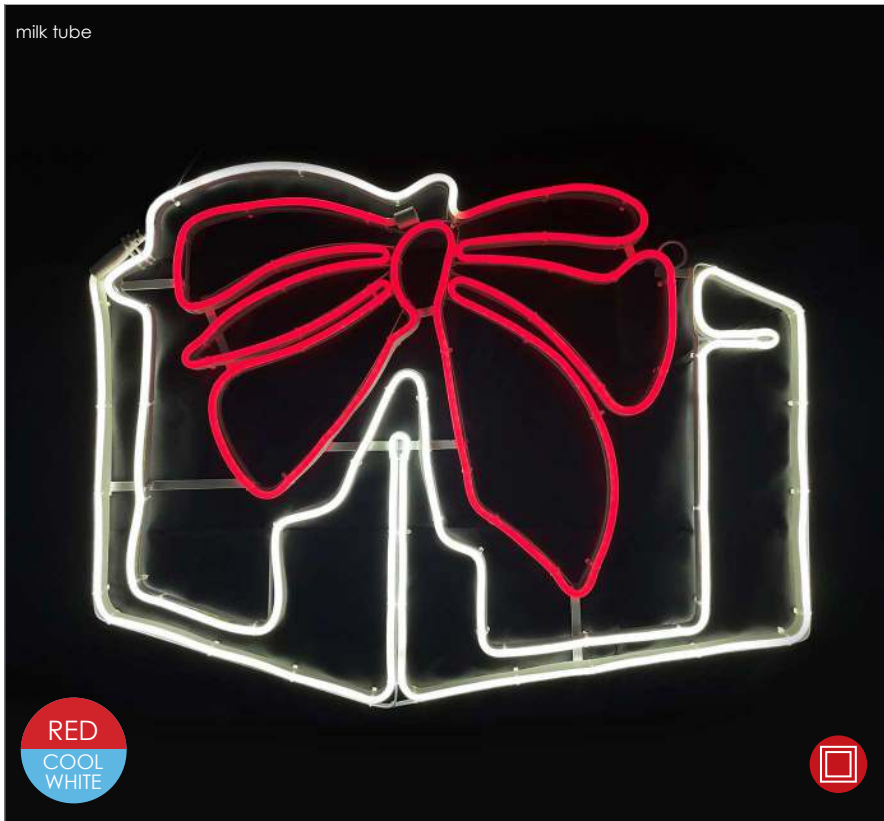

IP65

FLASH

1.5m Lead Cable

Connectable

METAL GIFT BOX

700  
LEDS

X087002424

⚡ 230V AC ⤴ 6W/m (42W)