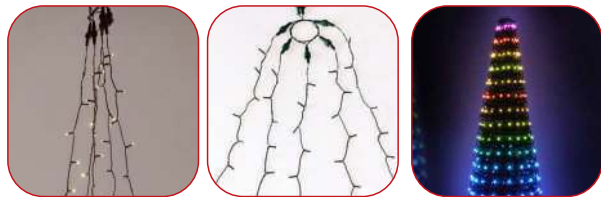

LED OCTOPUS LIGHTS

Green PVC cable