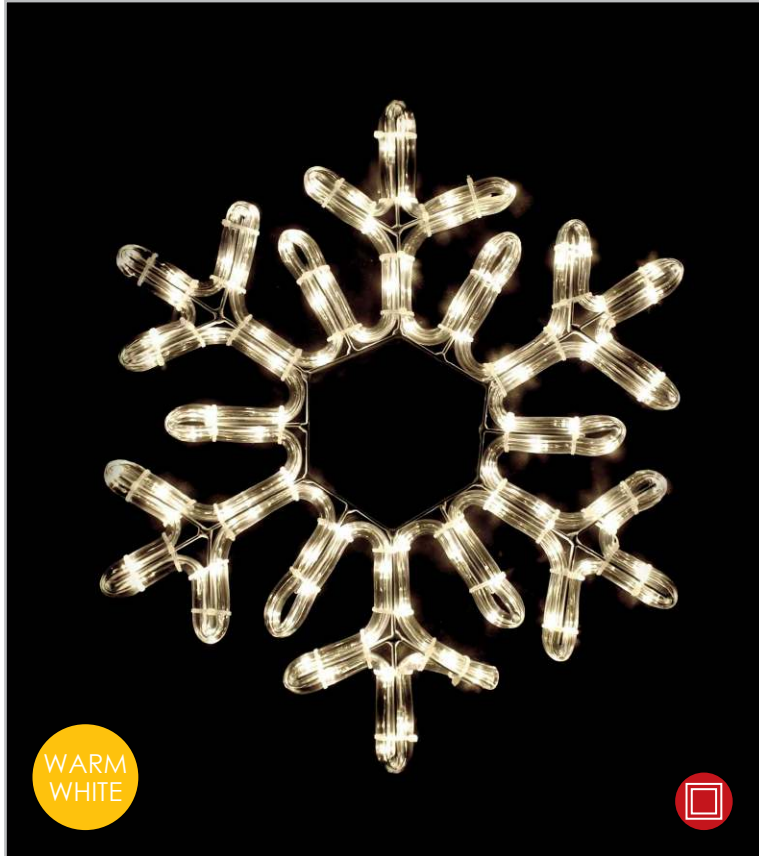

**IP44**

**📏 470xH490mm 🧶 3m 📦 1/10 pcs**

**STEADY**

1.5m Lead Cable

1. METAL SNOWFLAKE LED

WARM  
WHITE

2. METAL SNOWFLAKE LED

COOL  
WHITE