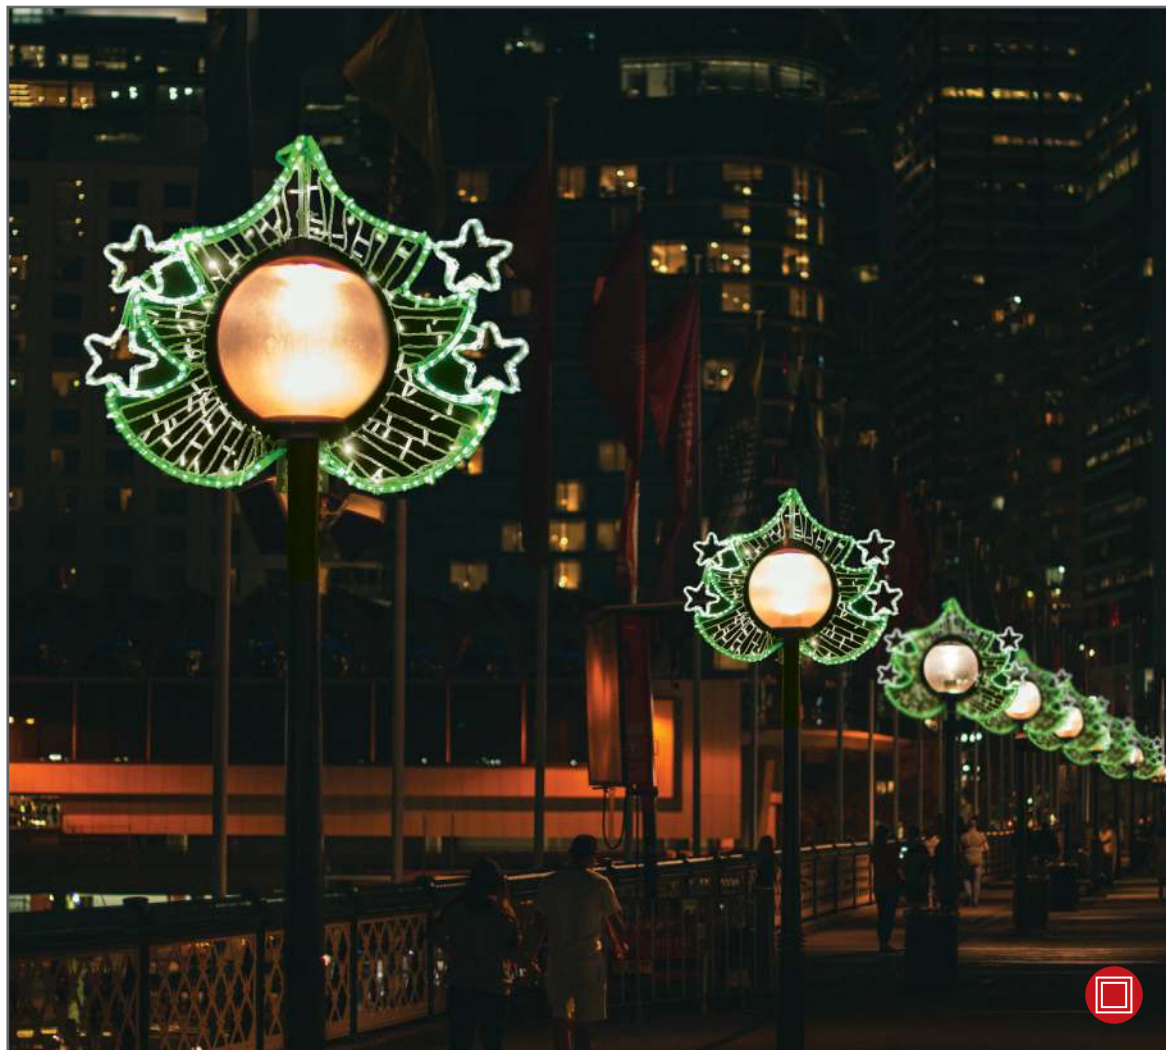

STEADY

Street pole

Street hanging

Connectable

UV  
PROTECTION

252 cool white rope LED lights  
216 blue LED string lights  
160 blue LED string lights

METAL POLE HEAD CHRISTMAS TREE

378  
LEDS