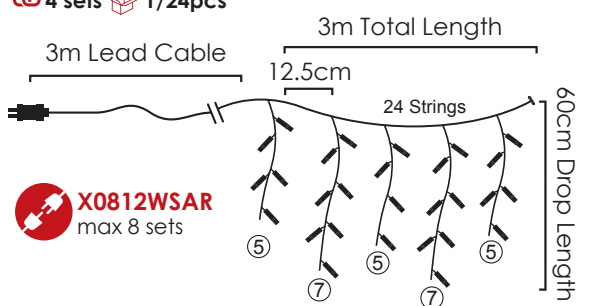

144
LEDS

X081441029
⚡ 220-240V AC / 31V DC (6W) ⏱ 1.2W
💡 3V / 20mA / 0.06W / 5mm
📦 4 sets 📦 1/24pcs

IP44

STEADY