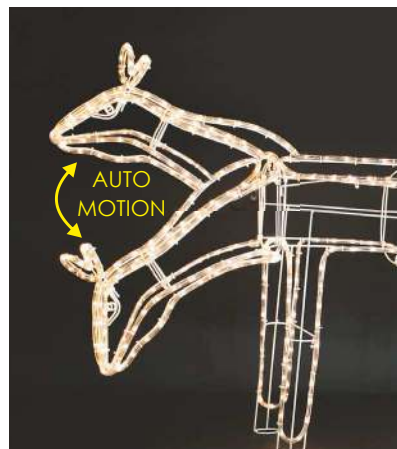

240
LEDS

X08240124

230V AC 4.2W/m (42W)

3V / 20mA / 0.06W / mini

IP65 1100x250xH650mm 10m 1/48 pcs

1.5m Lead Cable
black rubber

STEADY

4x

Συμπεριλαμβάνονται / Included
Включени