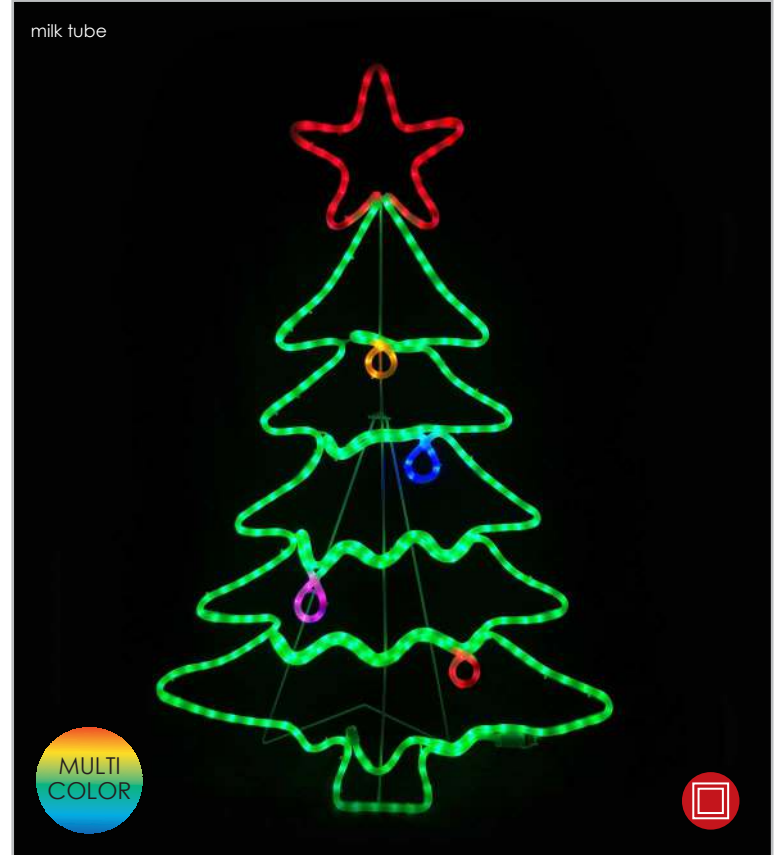

1. METAL CHRISTMAS TREE LED

2. METAL CHRISTMAS TREE LED

3. METAL SANTA CLIMB CHIMNEY LED

132  
LEDS

1 **XTREELEDGR90**

IP44

1 **X081324519N**

IP65