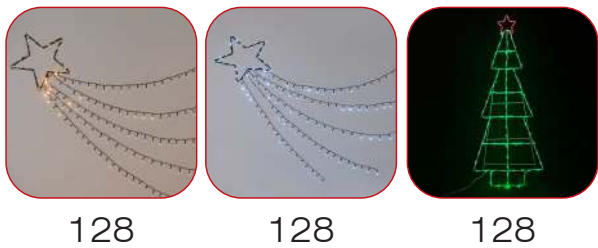

LED STRING LIGHTS MOTIFS