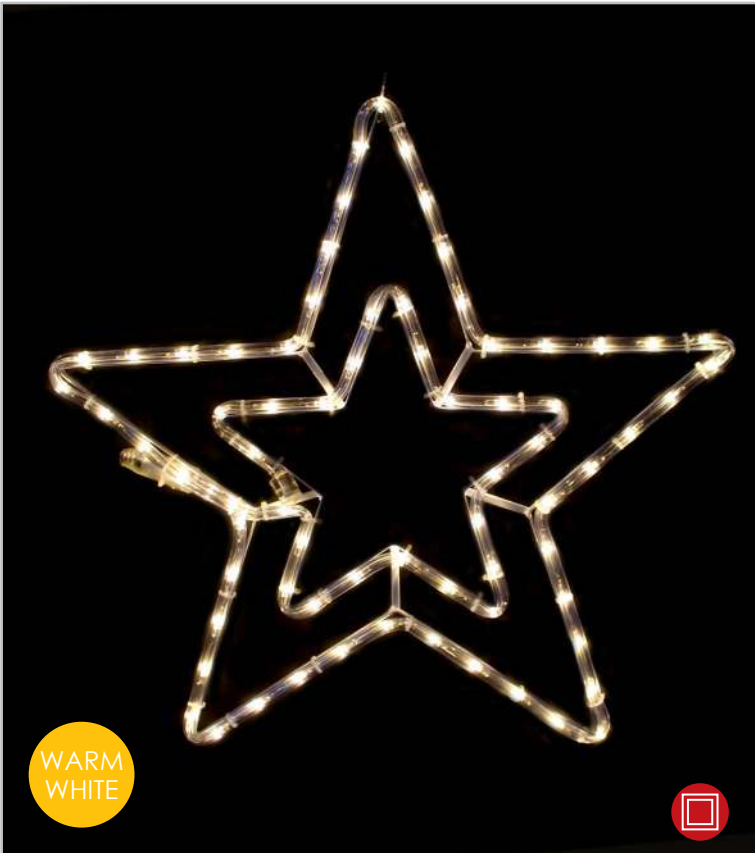

3. METAL DOUBLE STAR LED

WARM
WHITE

- 48
  LEDS

  1 X08481215 IP44

  1 X08481215N IP65

  ⚡ 230V AC ⤴ 4.1W/m (8.2W)

  💡 3V / 20mA / 0.06W / 3mm

  mm 550x550mm 📏 2m 📦 1/10 pcs

  STEADY 1.5m Lead Cable
- 48
  LEDS

  2 X08482215

  ⚡ 230V AC ⤴ 4.1W/m (8.2W)

  💡 3V / 20mA / 0.06W / 3mm

  IP44 mm 550x550mm 📏 2m 📦 1/10 pcs

  STEADY 1.5m Lead Cable
- 60
  LEDS

  3 X081811116 IP44

  3 X081811116N IP65

  ⚡ 230V AC ⤴ 4.1W/m (12.3W)

  💡 3V / 20mA / 0.06W / 3mm

  mm 460x460mm 📏 2.5m 📦 1/10 pcs

  STEADY 1.5m Lead Cable