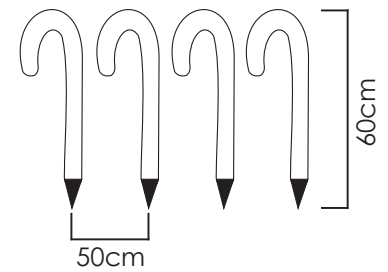

40
LIGHTS

X13401413

⚡ 230V AC / 4.5V DC (2.7W) ⌚ 2.7W

💡 3V / 20mA / 0.06W / 3mm

📏 1500xH600xØ25mm 📦 1/12 pcs

50cm Lead Cable

IP44

8
FUNCTIONS