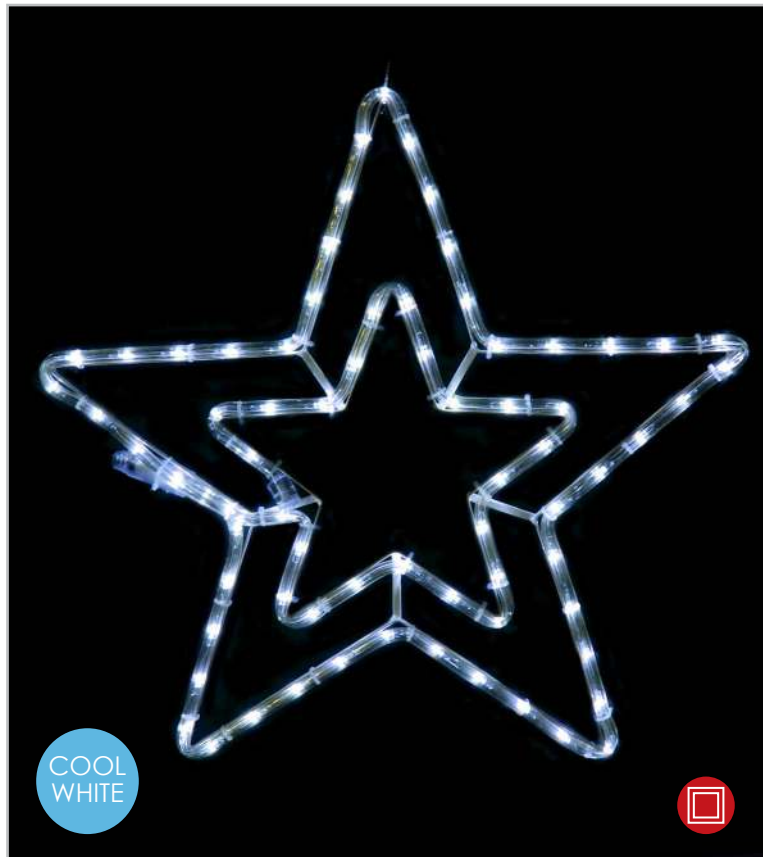

STEADY 1.5m Lead Cable
- 60  
LEDS

3 X081811116 IP44

3 X081811116N IP65

⚡ 230V AC ⤴ 4.1W/m (12.3W)

💡 3V / 20mA / 0.06W / 3mm

mm 460x460mm 📏 2.5m 📦 1/10 pcs

STEADY 1.5m Lead Cable

1. METAL DOUBLE STAR LED