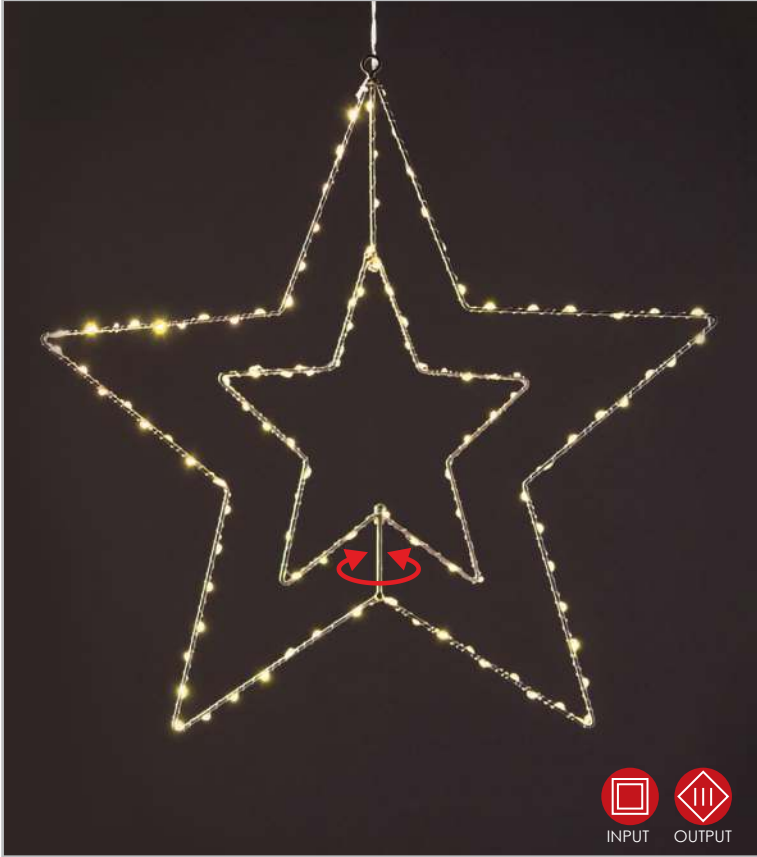

📏 Ø500mm 📦 1/30 pcs

3m Lead Cable

— [Cable Icon]

IP44

STEADY

1. 3D SILVER METAL ROTATING STAR

2. SILVER THREE METAL STAR

3. BLACK METAL STAR