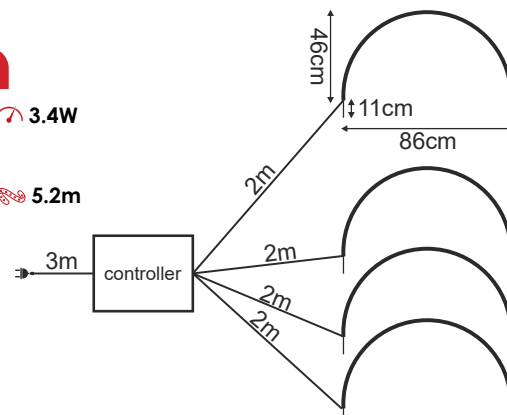

124
LIGHTS

- 1 **X081241221**
- ⚡ 230V AC /31V DC (3.6W) 🔌 3.4W
- 💡 3V / 20mA / 0.06W / 3mm
- 📏 860xH570mm (per piece) 🌀 5.2m
- 📦 1/10 pcs

IP44

FLASH

1.5 m Lead Cable

124
LIGHTS

- 2 **X081242221**
- ⚡ 230V AC /31V DC (3.6W) 🔌 3.4W
- 💡 3V / 20mA / 0.06W / 3mm
- 📏 860xH570mm (per piece) 🌀 5.2m
- 📦 1/10 pcs

IP44

FLASH

1.5 m Lead Cable