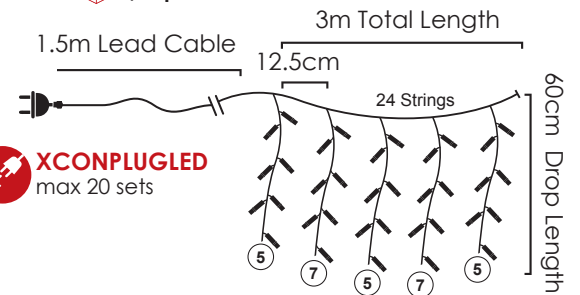

IP65

STEADY

144
LEDS

X081442414

⚡ 220-240V AC ⏰ 10.2W

💡 3V / 20mA / 0.06W / 7mm

🌀 20 sets 📦 1/12pcs