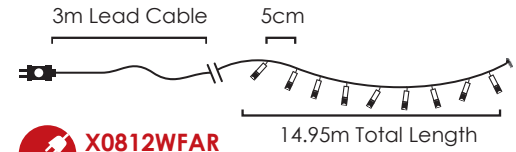

8
FUNCTIONS

X0812WFAR
X0812WFAB

100
LEDS

100WE44TC
⚡ 220-240V AC / 31V DC (6W) ⚡ 0.78W
💡 3V / 20mA / 0.06W / 3mm
🔗 6 sets 📦 1/24 pcs

IP44