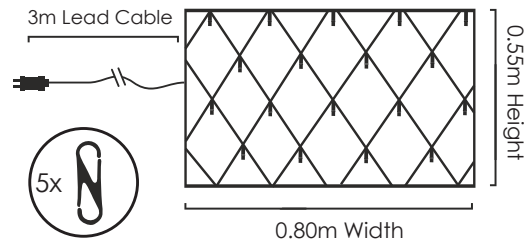

X086WSAN

50
LEDS

X0850211
⚡ 220-240V AC / 31V DC (6W) ⏱ 0.5W
💡 3V / 20mA / 0.06W / 5mm
🔌 12 sets 📦 1/48pcs

IP44

STEADY