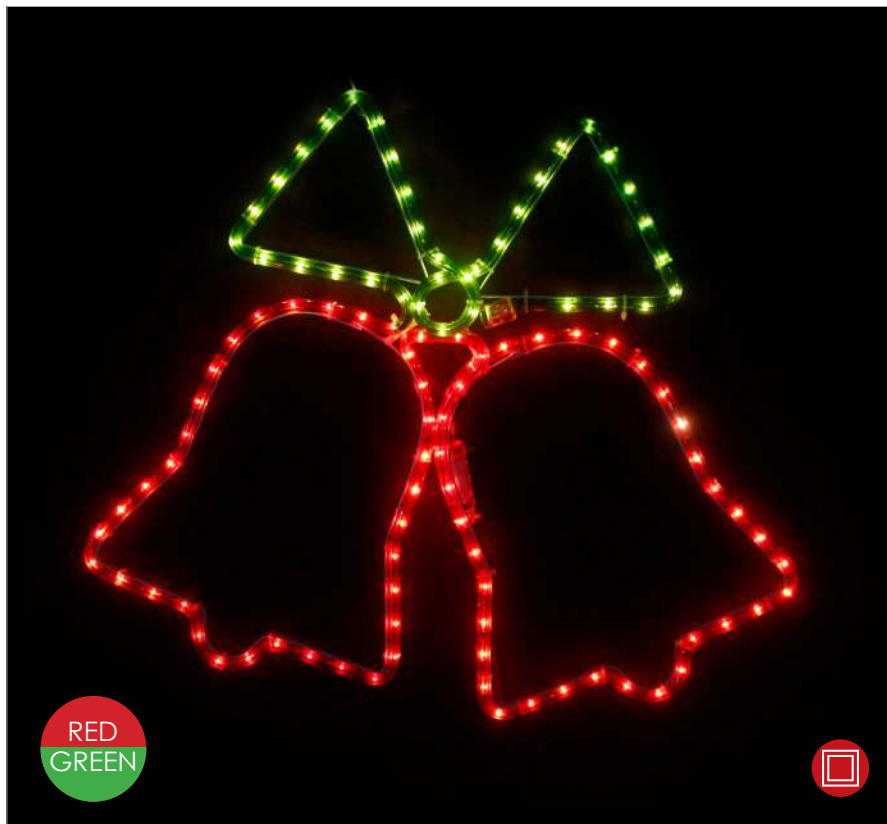

METAL DOUBLE BELL

108
LIGHTS

X083633112

⚡ 230V AC ⤴ 16.8W/m (50.4W)

💡 6.5V / 68mA / 0.442W / 3mm

📏 550xH550mm 🌀 3m 📦 1/10 pcs

IP44

FLASH

1.5m Lead