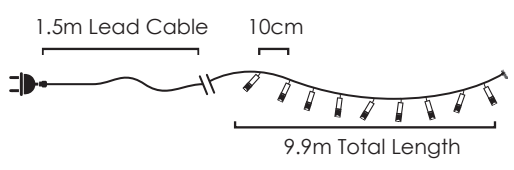

100
LEDS

X08100134

⚡ 220-240V AC 6.8W
💡 3V / 20mA / 0.06W / 7mm
📦 20 sets 1/12pcs

IP44

FLASH