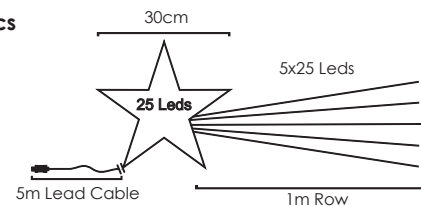

150
LEDS

2 X081502225

⚡ 230V AC / 4.5V DC (2.7W) ⏸ 2.5W

💡 3V / 20mA / 0.06W / 5mm

IP44

📦 1/6 pcs

8
FUNCTIONS