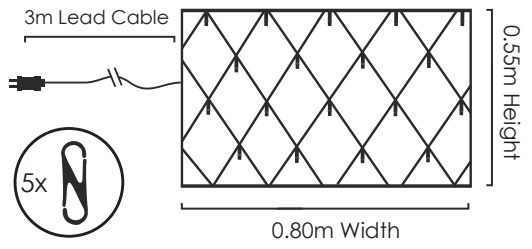

LED ΔΙΧΤΥ
LED NET LIGHTS
ΛΕΔ ΜΡΕΖΑ

PVC ΠΡΑΣΙΝΟ ΚΑΛΩΔΙΟ
PVC GREEN CABLE

WARM
WHITE

COOL
WHITE

50
LEDS

X0850111
⚡ 220-240V AC / 31V DC (6W) ⏱ 0.5W
💡 3V / 20mA / 0.06W / 5mm
🔌 12 sets 📦 1/48pcs

IP44

STEADY

X086WSAN

50
LEDS

X0850211
⚡ 220-240V AC / 31V DC (6W) ⏱ 0.5W
💡 3V / 20mA / 0.06W / 5mm
🔌 12 sets 📦 1/48pcs

IP44

STEADY

X086WSAN

quick
installation