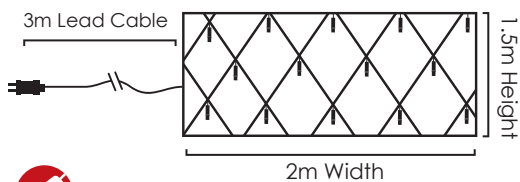

240
LEDS

X08240111

⚡ 220-240V AC / 36V DC (6W) ⏸ 1.8W

💡 3V / 20mA / 0.06W / 5mm

🔌 3 sets 📦 1/24pcs