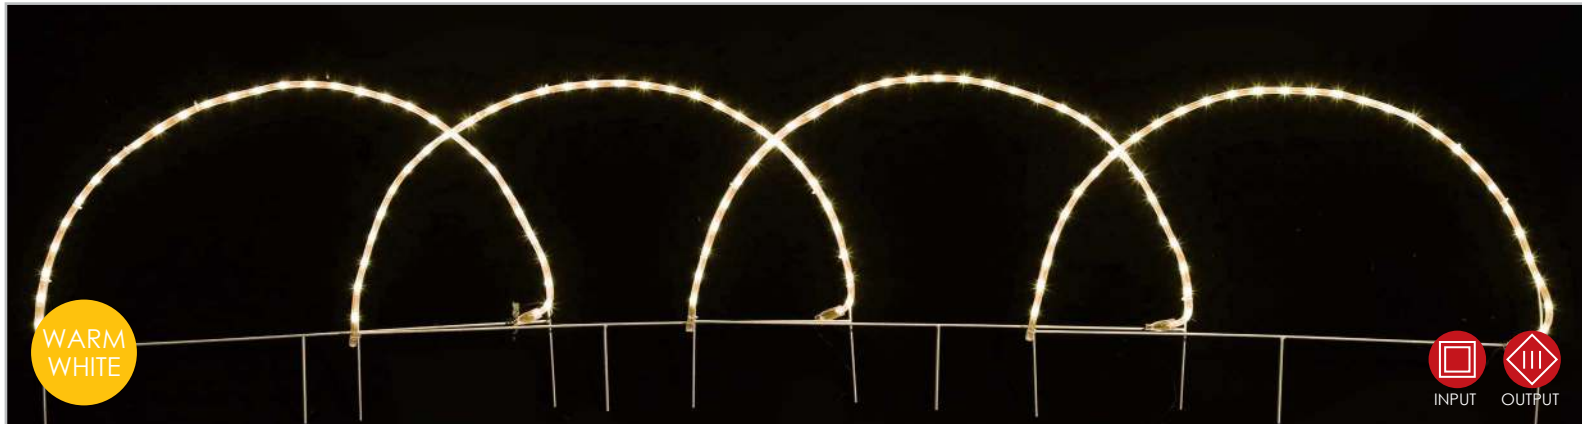

Back standing

1.5m Lead Cable

Συμπεριλαμβάνονται / Included  
Включени

1. 4 METAL ARCHES

2. 4 METAL ARCHES

124  
LIGHTS

- 1 **X081241221**
- ⚡ 230V AC /31V DC (3.6W) 🔌 3.4W
- 💡 3V / 20mA / 0.06W / 3mm
- 📏 860xH570mm (per piece) 🌀 5.2m
- 📦 1/10 pcs