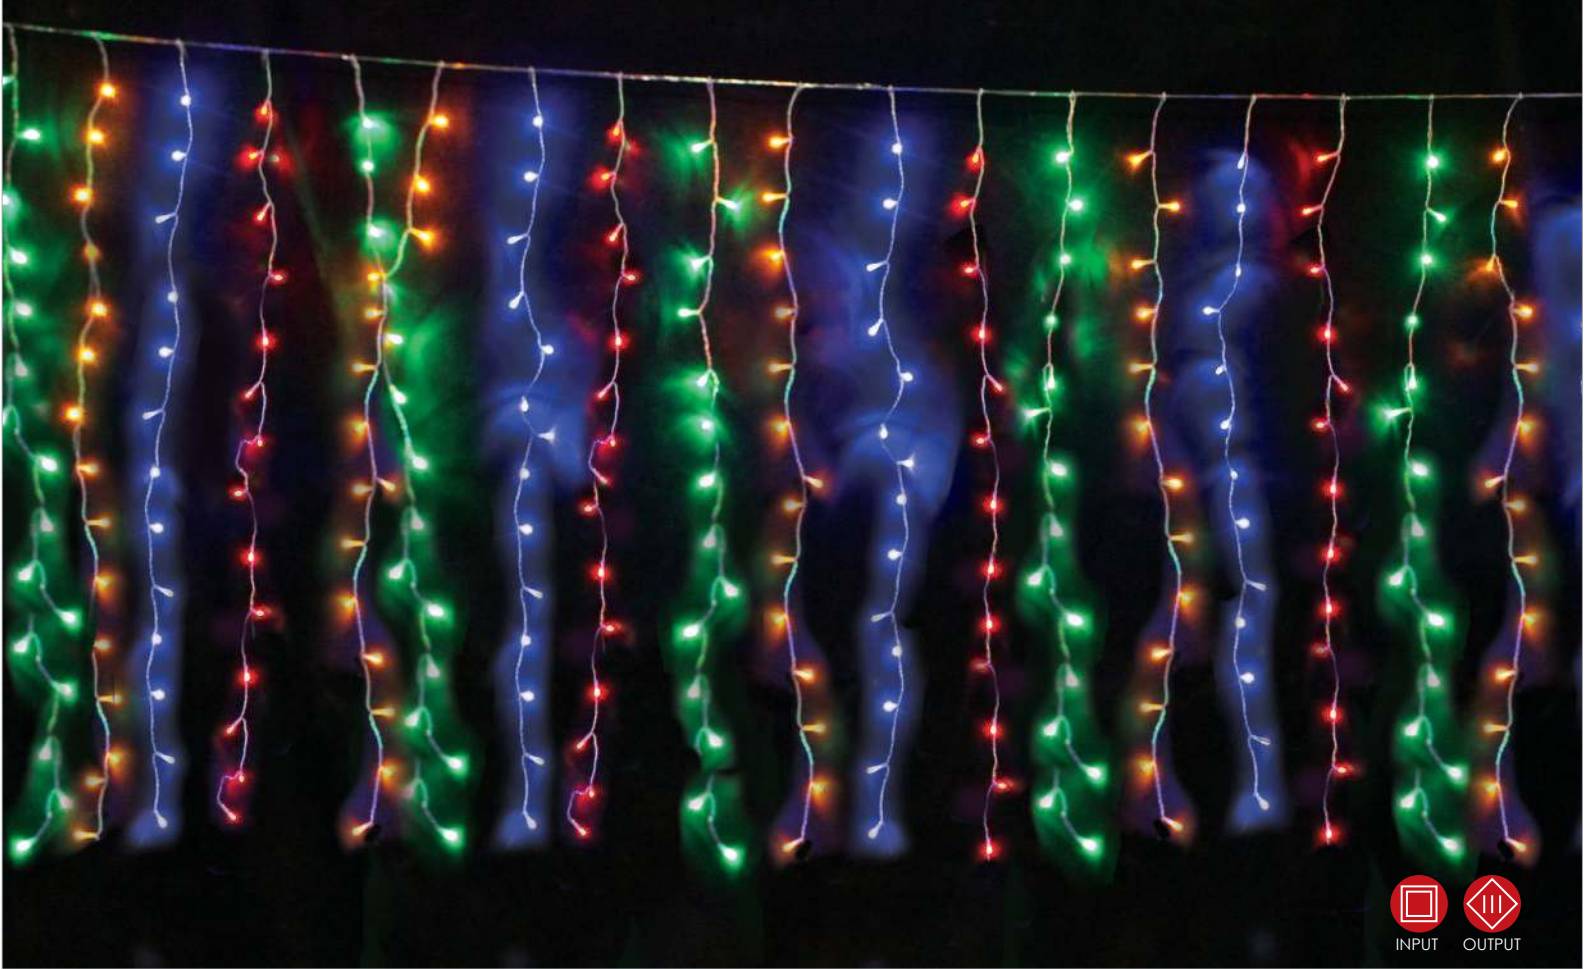

360
LEDS

X08360322

⚡ 220-240V AC / 24V DC (6W) ⏸ 2.8W

💡 3V / 20mA / 0.06W / 5mm

🔌 2 sets 📦 1/24pcs

IP44

8
FUNCTIONS

360
LEDS

X08360328

⚡ 220-240V AC / 31V DC (6W) ⏸ 2.8W

💡 3V / 20mA / 0.06W / 5mm

🔌 2 sets 📦 1/24pcs

IP44

STEADY