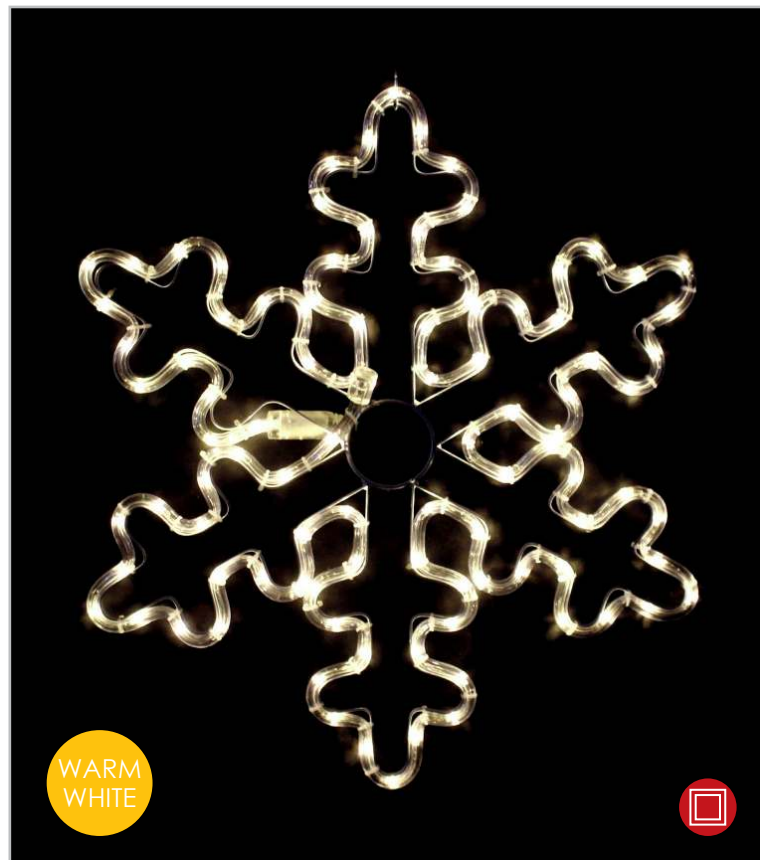

⚡ 230V AC ⏱ 4.2W/m (25.2W)

💡 3V / 20mA / 0.06W / 3mm

📏 560x560mm 🧶 6m 📦 1/10 pcs

IP44

FLASH

1.5m Lead Cable

1. METAL SNOWFLAKE LED

2. METAL SNOWFLAKE LED