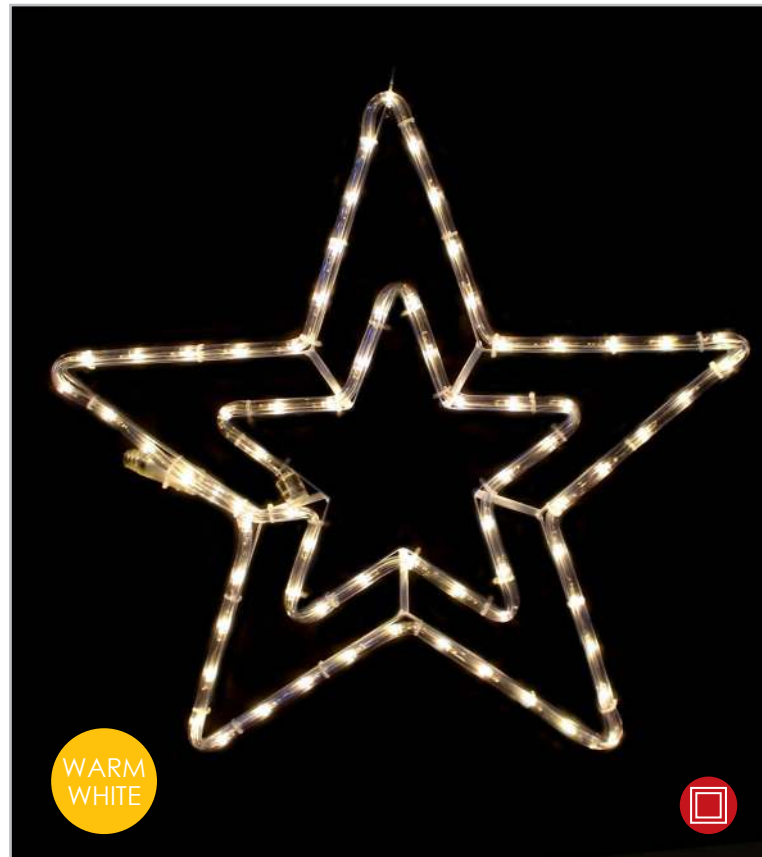

2. METAL DOUBLE STAR LED

WARM
WHITE