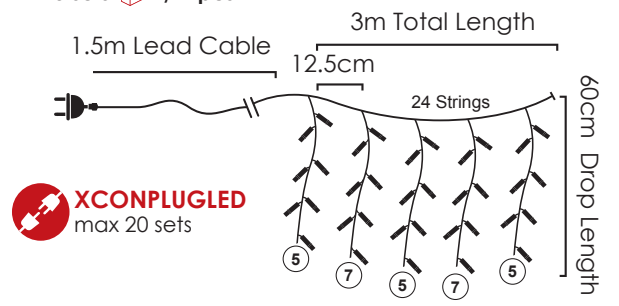

XCONPLUGLED
max 20 sets