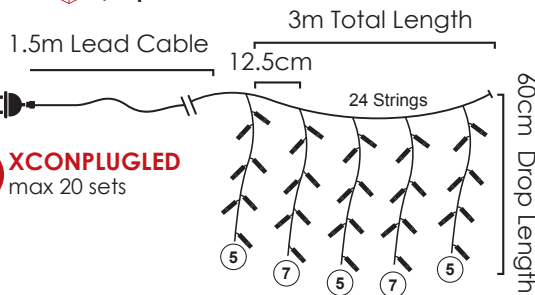

WARM
WHITE

COOL
WHITE

144
LEDS

X081441414

⚡ 220-240V AC ⏰ 10.2W

💡 3V / 20mA / 0.06W / 7mm

🌀 20 sets 📦 1/12pcs