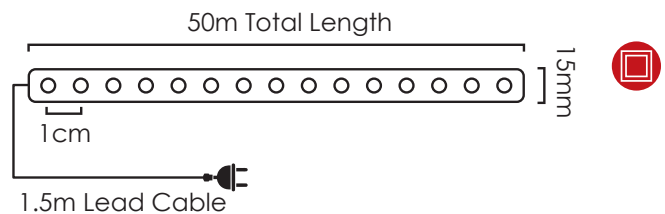

Συμπεριλαμβάνονται / Included / Включени