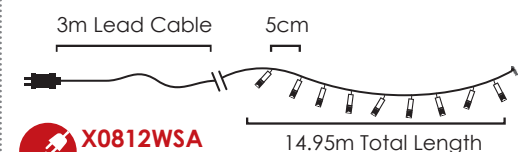

STEADY

X0812WSA
X0812WSAR
max 4 sets