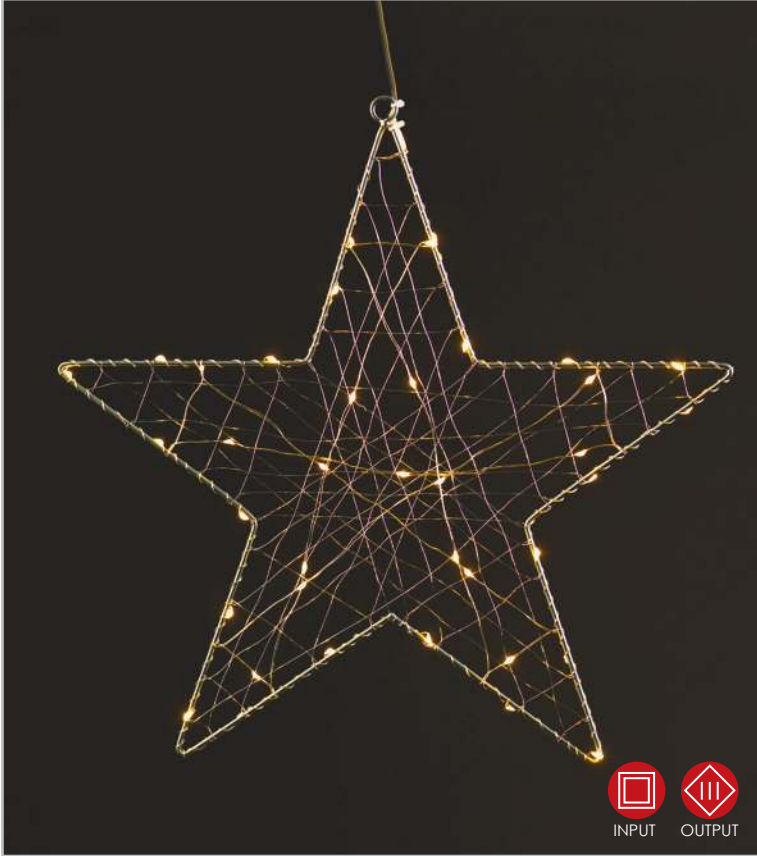

📏 600xH1500mm 📦 1/48 pcs

STEADY

1. 1D SILVER METAL STAR

2. 1D SILVER METAL TREE

3. 1D SILVER METAL ANGEL

- 40  
LEDS

1
X063014202

⚡ 230V AC / 3V DC (1.2W) ⤴ 1.2W