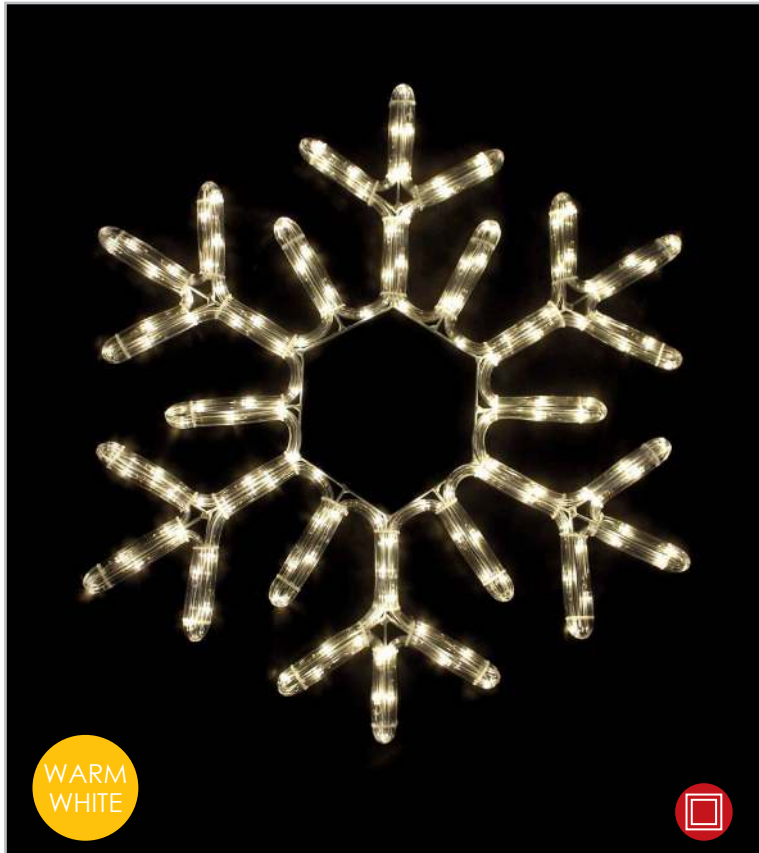

3. METAL REINDEER LED

WARM
WHITE

96
LEDS

1 XSNOWALEDWW38

IP44

1 X089612111N

IP65

⚡ 230V AC ⏱ 4.1W/m (16.4W)

💡 3V / 20mA / 0.06W / 3mm

📏 380x380mm 🧶 4m 📦 1/10 pcs

STEADY

1.5m Lead Cable

96
LEDS

2 X089622111

IP44

2 X089622111N

IP65

⚡ 230V AC ⏱ 4.1W/m (16.4W)

💡 3V / 20mA / 0.06W / 3mm

📏 380x380mm 🧶 4m 📦 1/10 pcs

STEADY

1.5m Lead Cable

144
LEDS

3 X081814411

⚡ 230V AC ⏱ 4.2W/m (25.2W)

💡 3V / 20mA / 0.06W / 3mm

📏 560x560mm 🧶 6m 📦 1/10 pcs

IP44

FLASH

1.5m Lead Cable