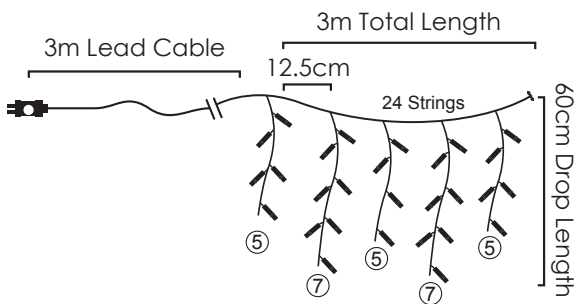

144
LEDS

X08144322
⚡ 220-240V AC / 24V DC (6W) ⏱ 1.5W
💡 3V / 20mA / 0.06W / 5mm
📦 4 sets 📦 1/24pcs

IP44

8
FUNCTIONS