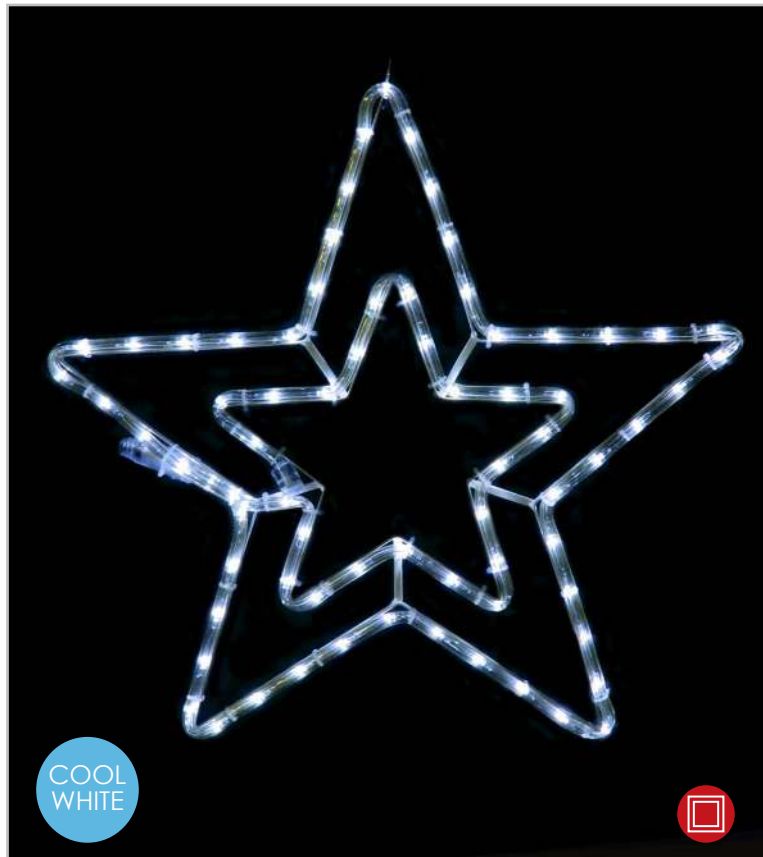

COOL  
WHITE

2. METAL DOUBLE STAR LED

WARM  
WHITE

3. METAL DOUBLE STAR LED

COOL  
WHITE

60  
LEDS

1 X08182116

⚡ 230V AC ⤵ 4.1W/m (12.3W)