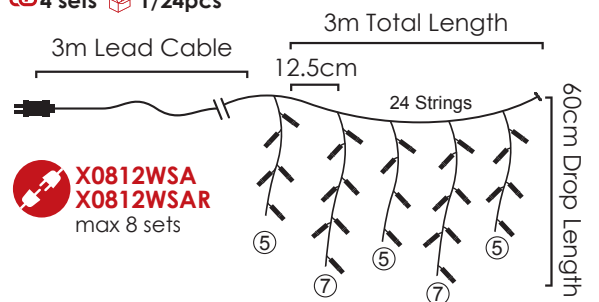

144
LEDES

R144WE44TC

⚡ 220-240V AC / 31V DC (6W) ⏸ 1.2W

💡 3V / 20mA / 0.06W / 5mm

📦 4 sets 1/24pcs

IP44

STEADY