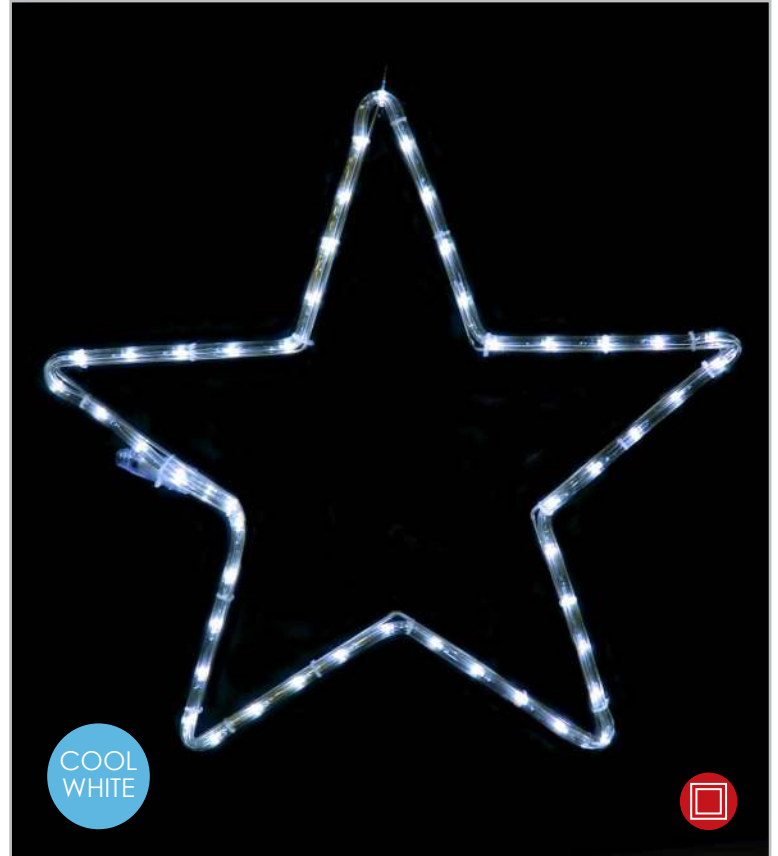

2. METAL STAR LED

COOL
WHITE