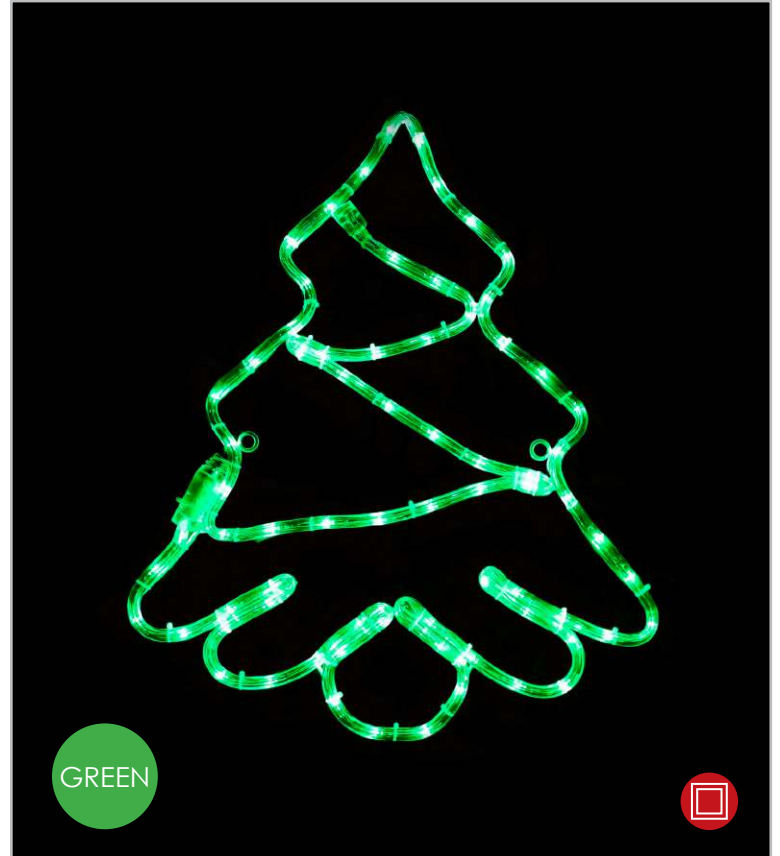

IP44

📏 560x560mm 📦 4m 📦 1/10 pcs

FLASH

1.5m Lead Cable

1. METAL DOUBLE BELL LED

RED  
GREEN

2. METAL TREE LED

GREEN