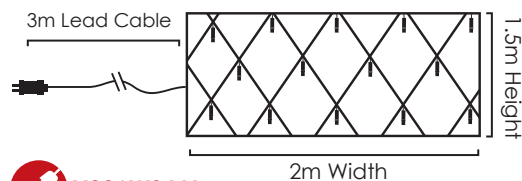

X086WSAN

IP44

STEADY

240
LEDS

X08240211

⚡ 220-240V AC / 36V DC (6W) ⏸ 1.8W

💡 3V / 20mA / 0.06W / 5mm

🔌 3 sets 📦 1/24pcs