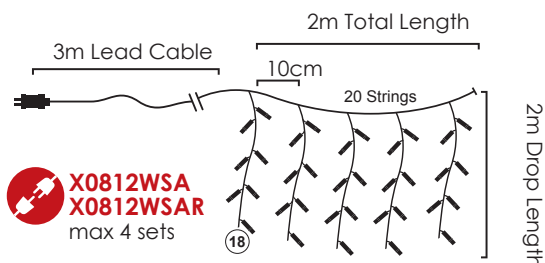

🔌 X0812WSA
X0812WSAR
max 4 sets

STEADY