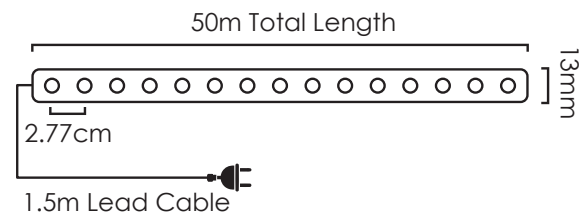

RGB  
Yellow

36  
LEDs/m

⚡ 230V AC ⚡ 4.45W/m (RED: 3.9W/m)

💡 3V (RED: 2V) / 20mA / 0.06 (RED: 0.04) W / 3mm

✂️ 2m 📦 1 pc (50m)

STEADY

IP44

✂️ Κόβεται ανά 2μ. / Cut every 2m / Реже се през 2м.