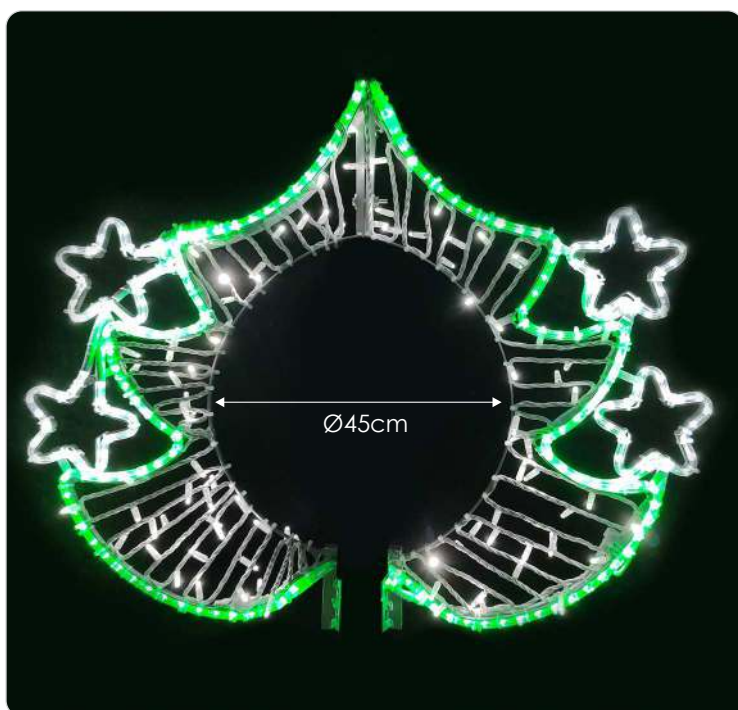

STEADY

Street pole

Street hanging

Connectable

UV  
PROTECTION

252 cool white rope LED lights  
216 blue LED string lights  
160 blue LED string lights

METAL POLE HEAD CHRISTMAS TREE

378  
LEDS