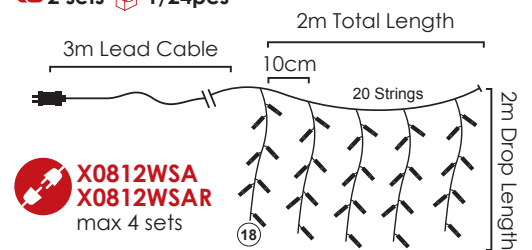

🔌 2 sets 📦 1/24pcs

IP44

STEADY

1. PLASTIC STARS CURTAIN LIGHTS

2. PLASTIC STARS CURTAIN LIGHTS

222  
LEDS

IP20

8  
FUNCTIONS