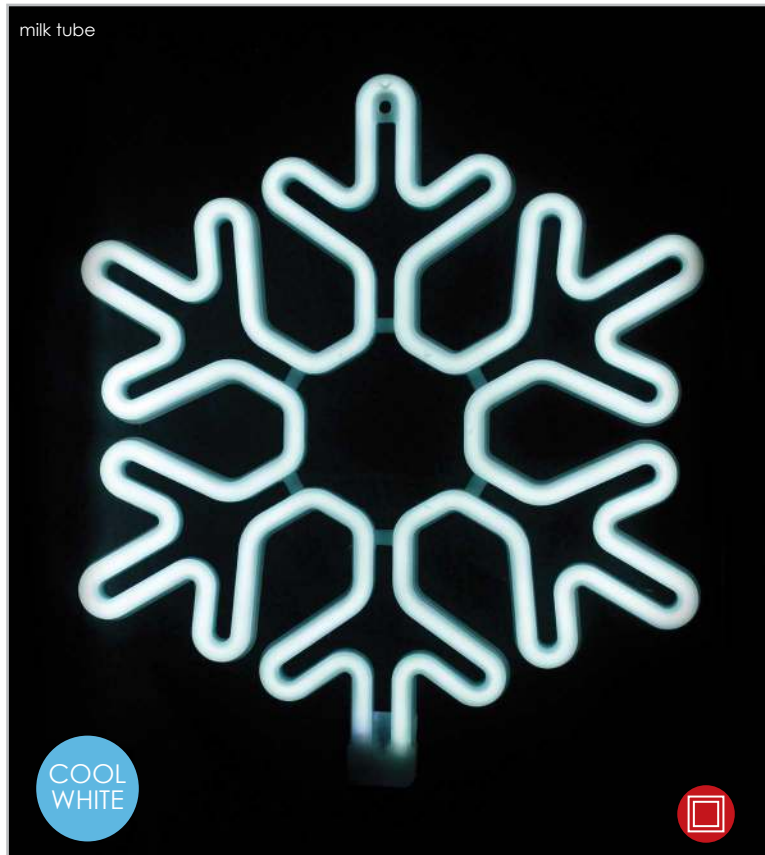

STEADY

1.5m Lead Cable

1. PLASTIC DOUBLE STAR

2. PLASTIC SNOWFLAKE

3. PLASTIC SNOWFLAKE

- 300**  
LEDS

**1** **X083002415** **IP44**

**1** **X083002415N** **IP65**