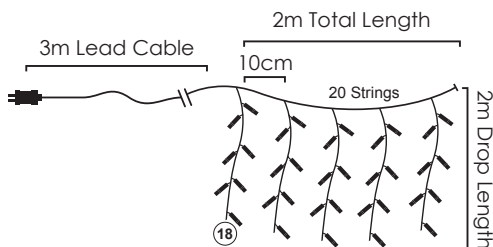

LED ΛΑΜΠΑΚΙΑ ΚΟΥΡΤΙΝΑ
LED CURTAIN LIGHTS
СВЕЛΟДІОДНА СВЕЛІНА

PVC ΠΡΑΣΙΝΟ ΚΑΛΩΔΙΟ
PVC GREEN WIRE

WARM
WHITE

WARM
WHITE

COOL
WHITE

360
LEDS

X08360114

⚡ 220-240V AC / 31V DC (6W) ⏱ 5.6W

💡 3V / 20mA / 0.06W / 5mm 📦 1/24pcs

IP44

360
LEDS

X08360214

⚡ 220-240V AC / 31V DC (6W) ⏱ 5.6W

💡 3V / 20mA / 0.06W / 5mm 📦 1/24pcs

IP44