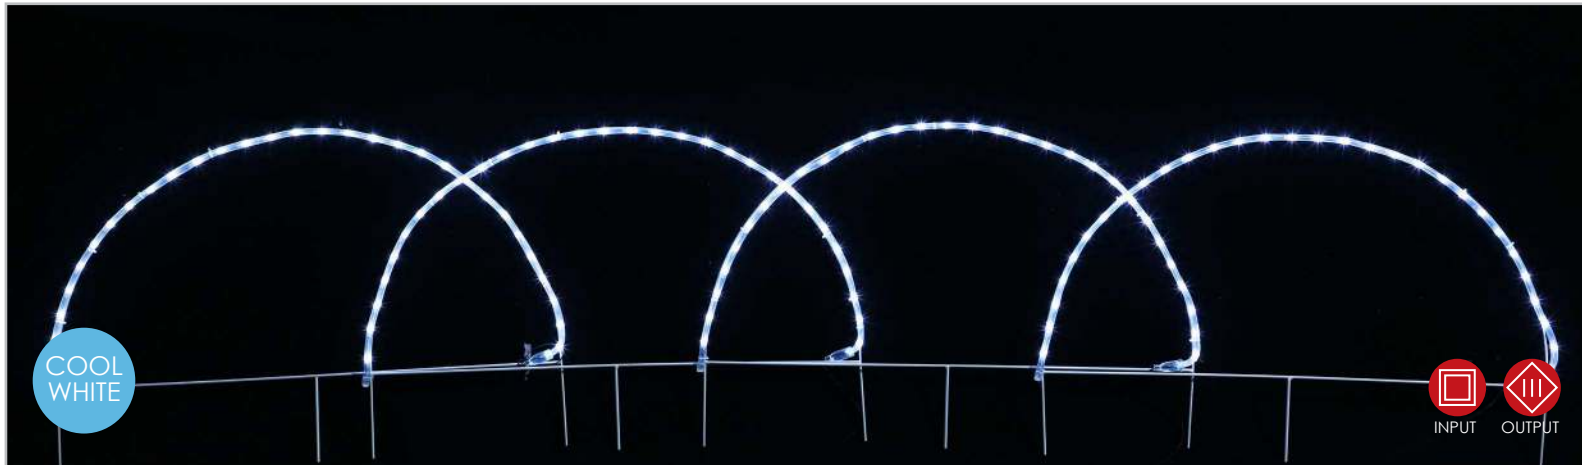

Back standing

1.5m Lead Cable

Συμπεριλαμβάνονται / Included  
Включени

1. 4 METAL ARCHES

2. 4 METAL ARCHES

124  
LIGHTS

- 1 **X081241221**
- ⚡ 230V AC /31V DC (3.6W) 🔌 3.4W
- 💡 3V / 20mA / 0.06W / 3mm
- 📏 860xH570mm (per piece) 🌀 5.2m
- 📦 1/10 pcs