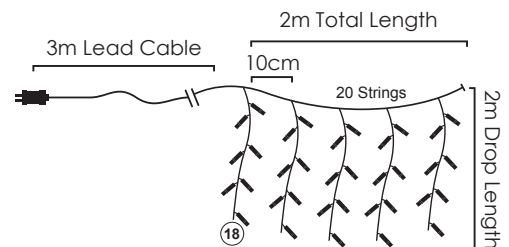

360
LEDS

X08360214

⚡ 220-240V AC / 31V DC (6W) ⏱ 5.6W

💡 3V / 20mA / 0.06W / 5mm 📦 1/24pcs

IP44