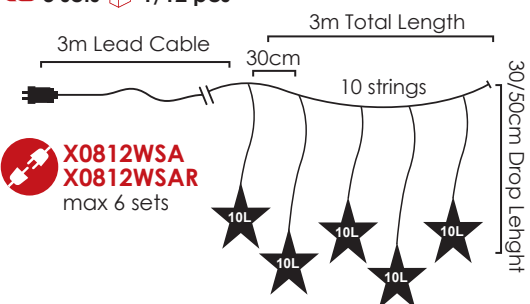

STEADY

🔌 X0812WSA
X0812WSAR
max 6 sets