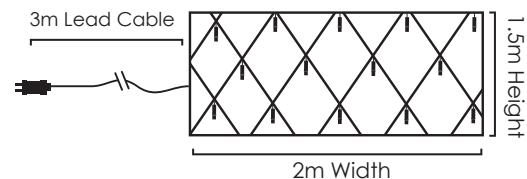

X086WSAN

IP44

STEADY

240
LEDS

X08240114

⚡ 220-240V AC / 31V DC (6W) ⏸ 6W

💡 3V / 20mA / 0.06W / 5mm

🔌 Flash 📦 1/24pcs