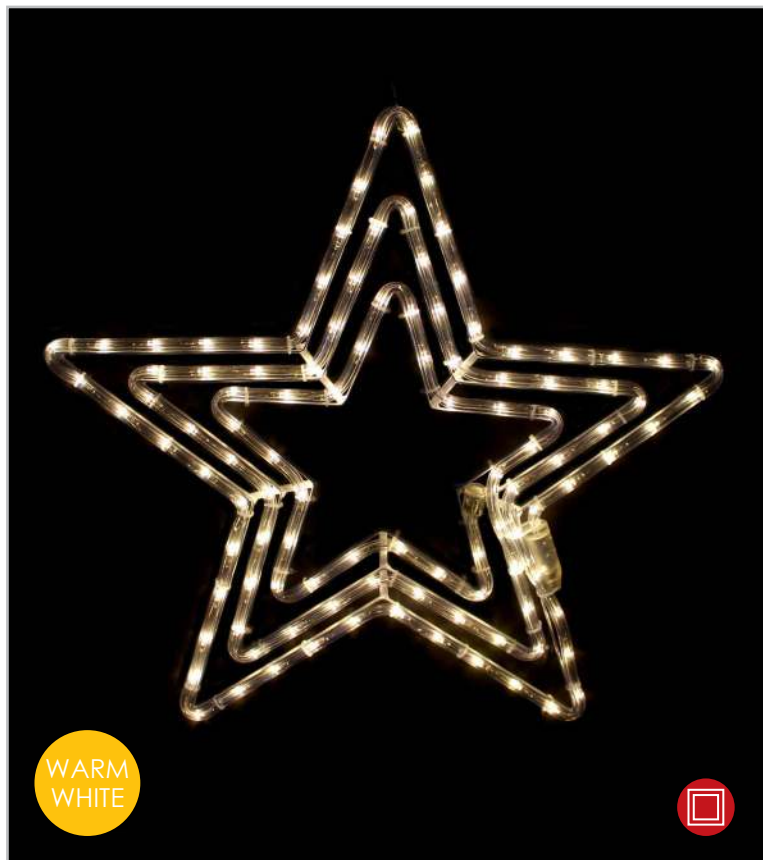

💡 3V / 20mA / 0.06W / 3mm

IP44

📏 550x550mm 📏 3m 📦 1/10 pcs

FLASH

1.5m Lead Cable

1. METAL 3 STAR LED

WARM  
WHITE

2. METAL 3 STAR LED