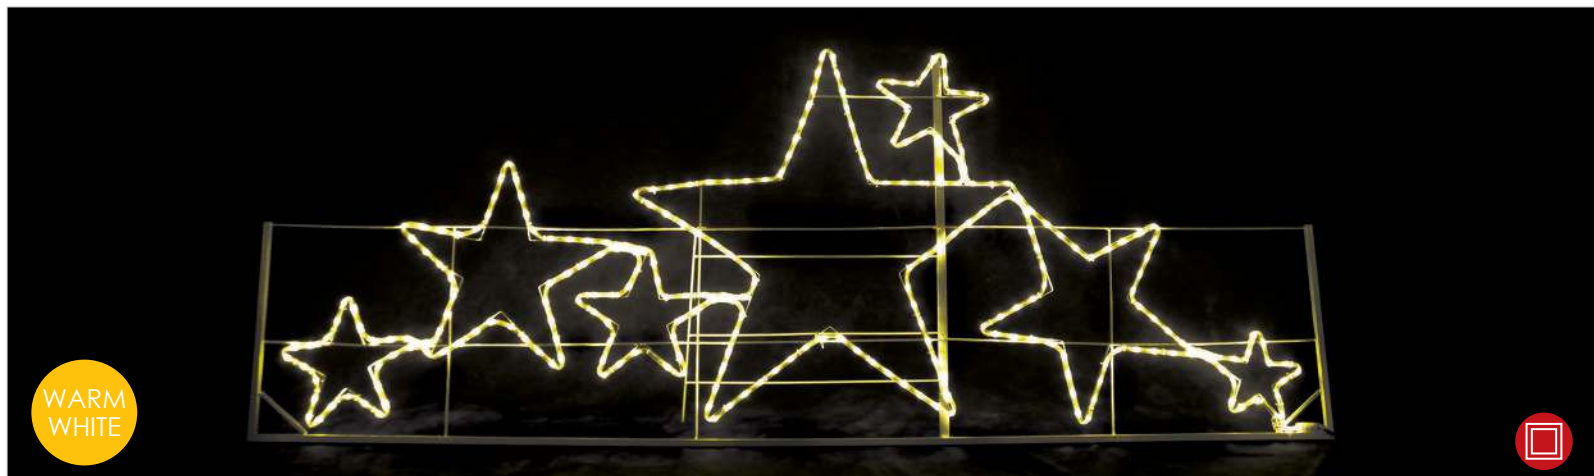

METAL STARS LED

WARM
WHITE

264
LEDS

X082641215

⚡ 230V AC ⤴ 4.1W/m (45.1W)

💡 3V / 20mA / 0.06W / 3mm

IP44

📏 2370xH870mm 📦 11m 📦 1 pc

STEADY

1.5m Lead Cable

Back standing