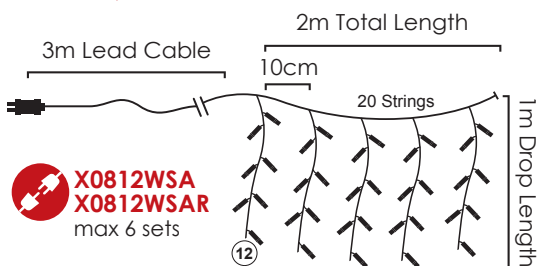

240
LEDS

X08240121

⚡ 220-240V AC / 31V DC (6W) ⏰ 2.6W

💡 3V / 20mA / 0.06W / 5mm

🔌 2 sets 📦 1/24pcs

IP44

🔌 X0812WSA
X0812WSAR
max 6 sets

STEADY

480
LEDS

X08480121

⚡ 220-240V AC / 31V DC (12W) ⏰ 5.2W

💡 3V / 20mA / 0.06W / 5mm

🔌 2 sets 📦 1/12pcs

IP44