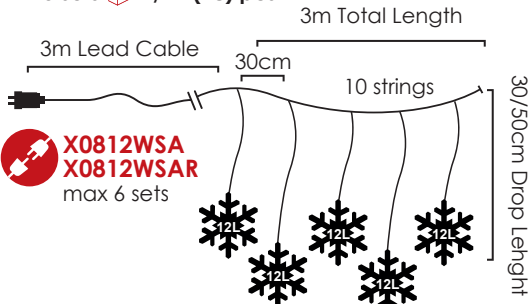

STEADY

🔌 X0812WSA
X0812WSAR
max 6 sets