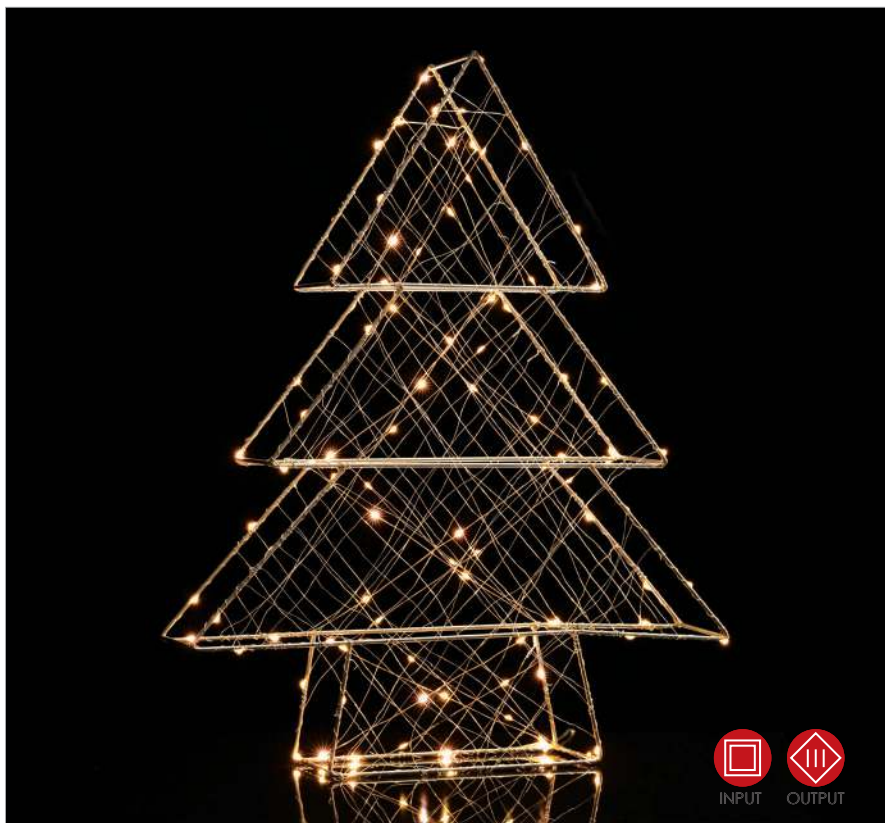

📏 390x110xH375mm

📦 1/5 pcs

STEADY

3m Lead Cable

3D SILVER METAL TREE

100  
LEDS

**X0610014249**

⚡ 230V AC / 4.5V DC (3W) ⏱ 3W