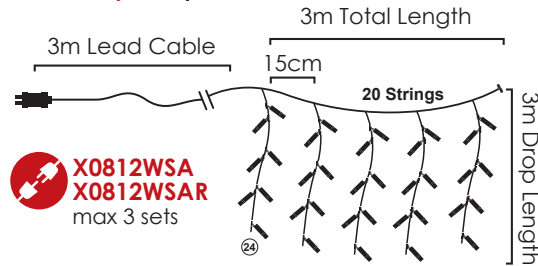

🔌 X0812WSA
X0812WSAR
max 3 sets

STEADY

360
LEDS

X08360121

⚡ 220-240V AC / 31V DC (6W) ⏰ 2.8W

💡 3V / 20mA / 0.06W / 5mm

🔌 2 sets 📦 1/24pcs

IP44