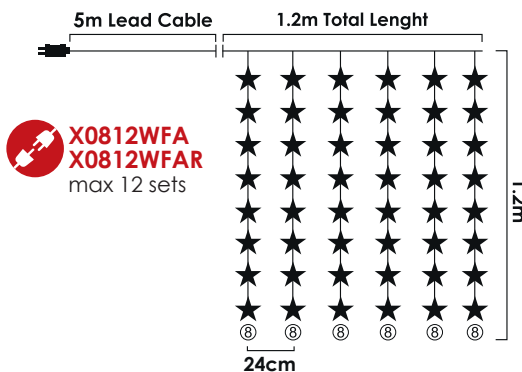

IP44

PLASTIC STARS CURTAIN LIGHTS

144  
 LEDS

**X071441492**

⚡ 220-240V AC / 24V DC (3.6W) ⤴ 3.6W

💡 3V / 20mA / 0.06W / 5mm

🔌 4 sets 📦 1/6pcs

3m Lead Cable 1.5m Total Length