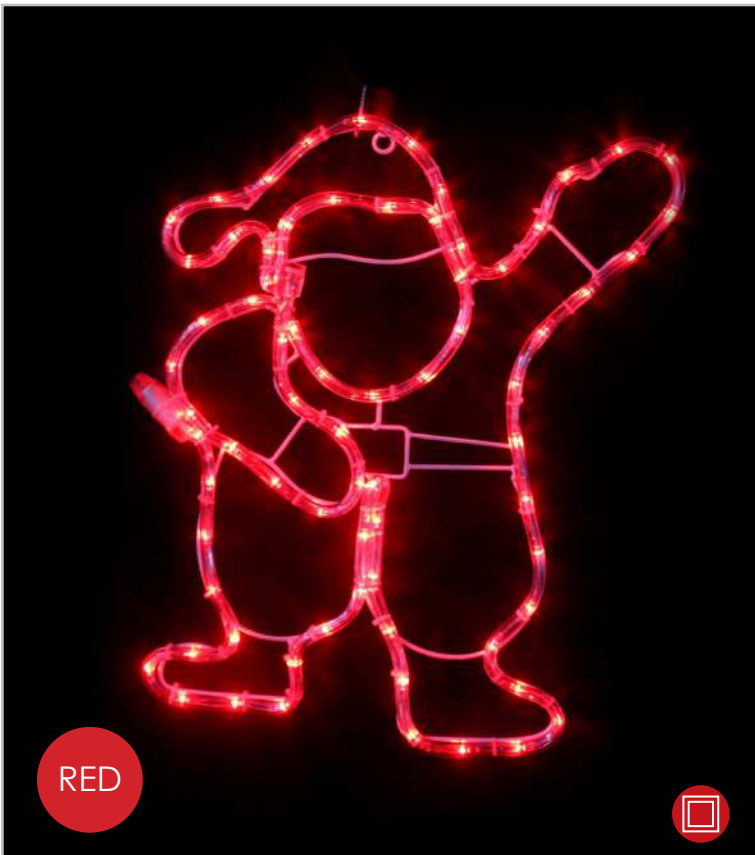

3. METAL SANTA LED

RED

72
LEDS

1 **X2BELLEDMC55**

⚡ 230V AC ⤴ 4.1W/m (12.3W)

💡 3V / 20mA / 0.06W / 3mm

IP44

📏 550x550mm 📦 3m 📦 1/10 pcs

1.5m Lead Cable

72
LEDS

2 **X0818519**

⚡ 230V AC ⤴ 4.1W/m (12.3W)

💡 3V / 20mA / 0.06W / 3mm

IP44

📏 440xH510mm 📦 3m 📦 1/10 pcs

1.5m Lead Cable

72
LEDS

3 **X0818418**

⚡ 230V AC ⤴ 3.8W/m (11.4W)

💡 2V / 20mA / 0.04W / 3mm

IP44

📏 410xH460mm 📦 3m 📦 1/10 pcs

1.5m Lead Cable