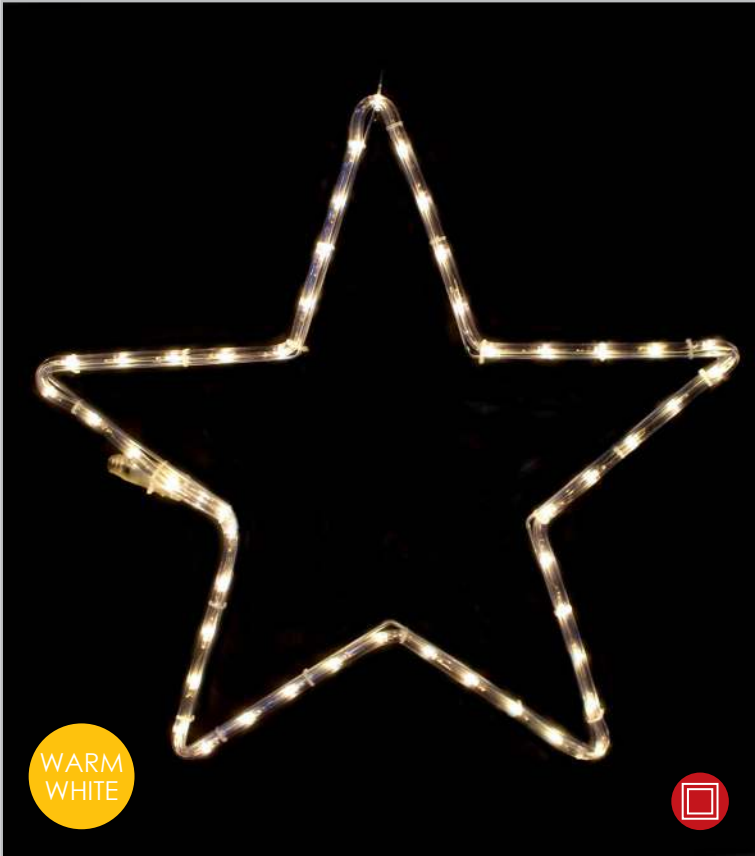

230V AC 4.2W/m (25W)

3V / 20mA / 0.06W / 3mm

1500×H500mm 6m

1/10 pcs

IP65

1.5m Lead

Connectable

1. METAL STAR LED