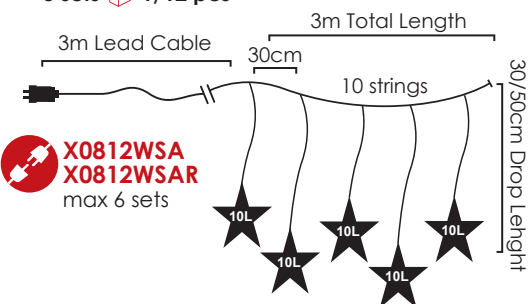

STEADY

🔌 X0812WSA
X0812WSAR
max 6 sets