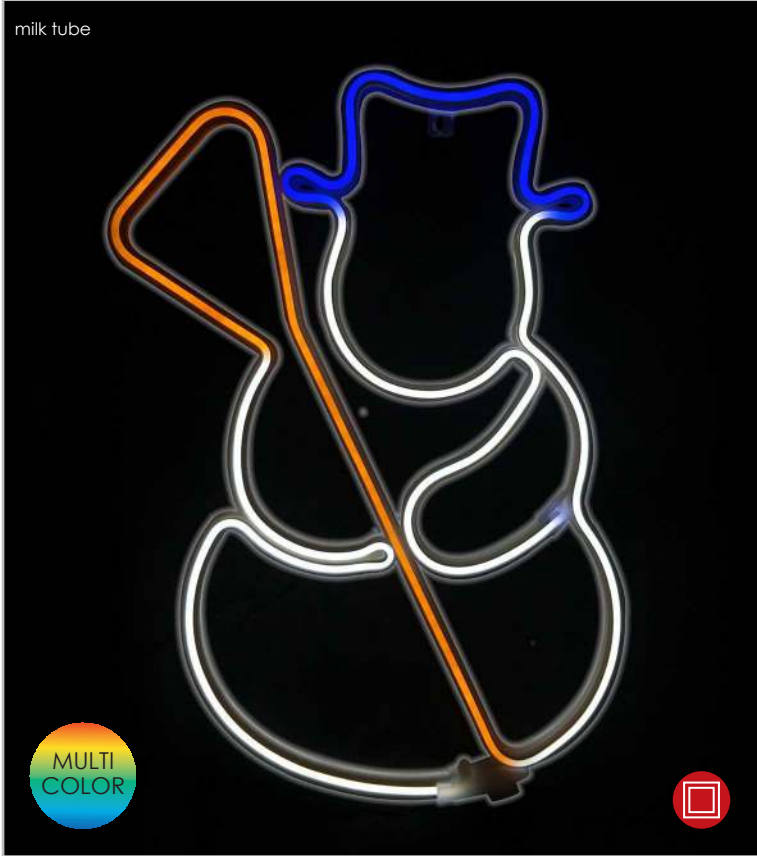

IP44

📏 620x500mm 📏 3m 📦 1/10 pcs

STEADY

1.5m Lead Cable

1. PLASTIC SNOWMAN

2. PLASTIC SANTA

3. METAL CHRISTMAS TREE

300  
LEDS