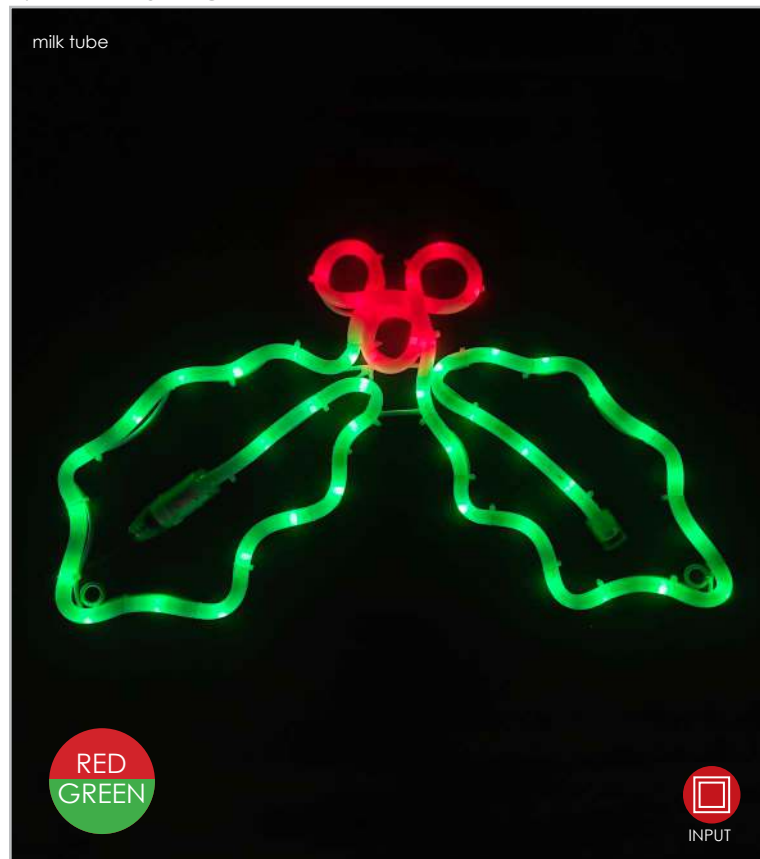

2. METAL MISTLETOE