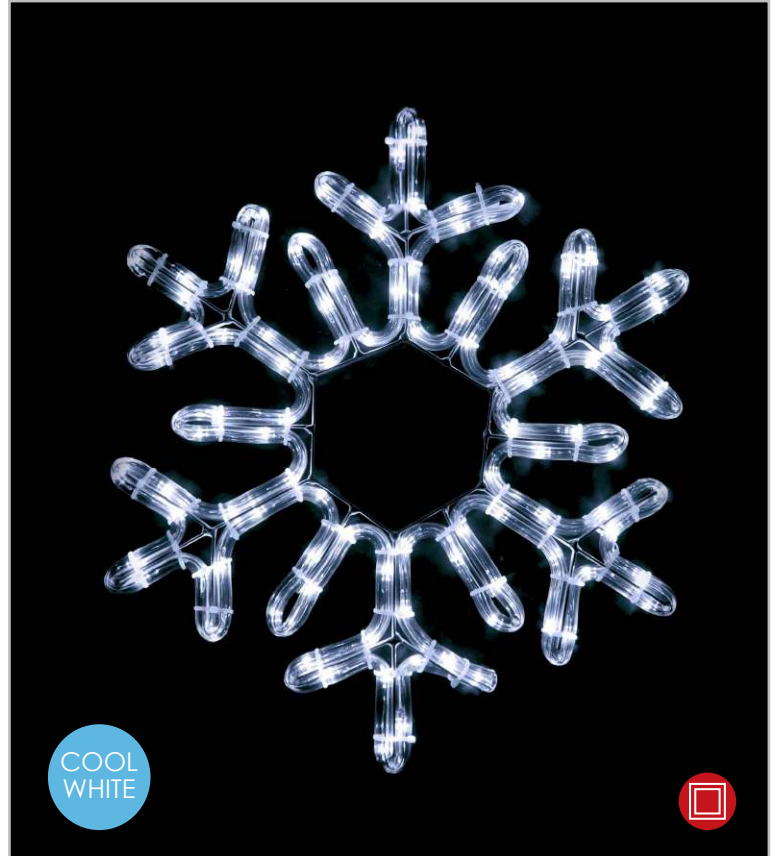

**IP44**

**📏 470xH490mm 🧶 3m 📦 1/10 pcs**

**STEADY**

1.5m Lead Cable

1. METAL SNOWFLAKE LED

WARM  
WHITE

2. METAL SNOWFLAKE LED

COOL  
WHITE