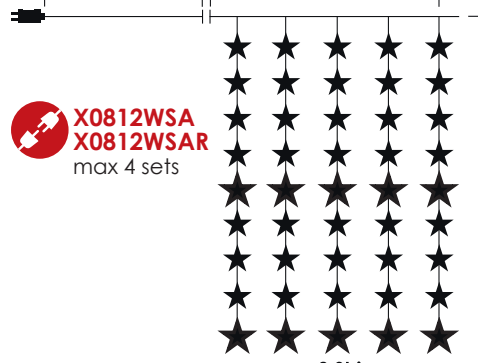

IP44

PLASTIC STARS CURTAIN LIGHTS

144  
 LEDS

**X071441492**

⚡ 220-240V AC / 24V DC (3.6W) ⤴ 3.6W

💡 3V / 20mA / 0.06W / 5mm

🔌 4 sets 📦 1/6pcs

3m Lead Cable 1.5m Total Length