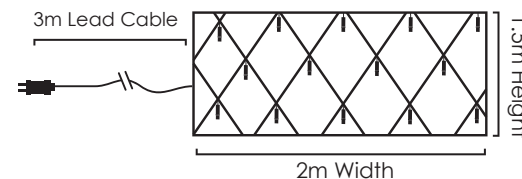

FLASH

IP44

240
LEDS

X08240214

⚡ 220-240V AC / 3V DC (6W) ⏸ 0.5W

💡 3V / 20mA / 0.06W / 5mm

🔌 1/24pcs