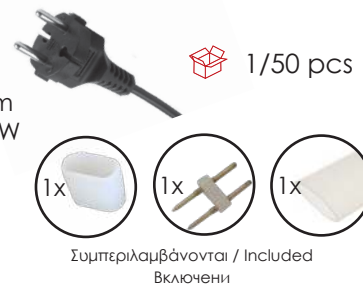

Led Neon Φωτοσωλήνες / LED Neon Rope Lights
LED Neon Светещ Маркуч

230V
AC IP44

X085433

- Καλώδιο με φως LED NEON Φωτοσωλήνα 1.5m, περιλαμβάνει ένα σετ με 1 τεμάχιο καρφόκια παροχής, θερμοσυστελλόμενο σωλήνα & τερματική τάπα.
- Plug lead cable for LED NEON Rope Light 1.5m including one set of front pin, shrink tube & end cap
- Кабел с щепсел за NEON светещ маркуч 1.5m, включва комплект с 1 брой захранващи щифтове, термосвиваема тръба и Крайна тапа.

max. 80m
max 480W