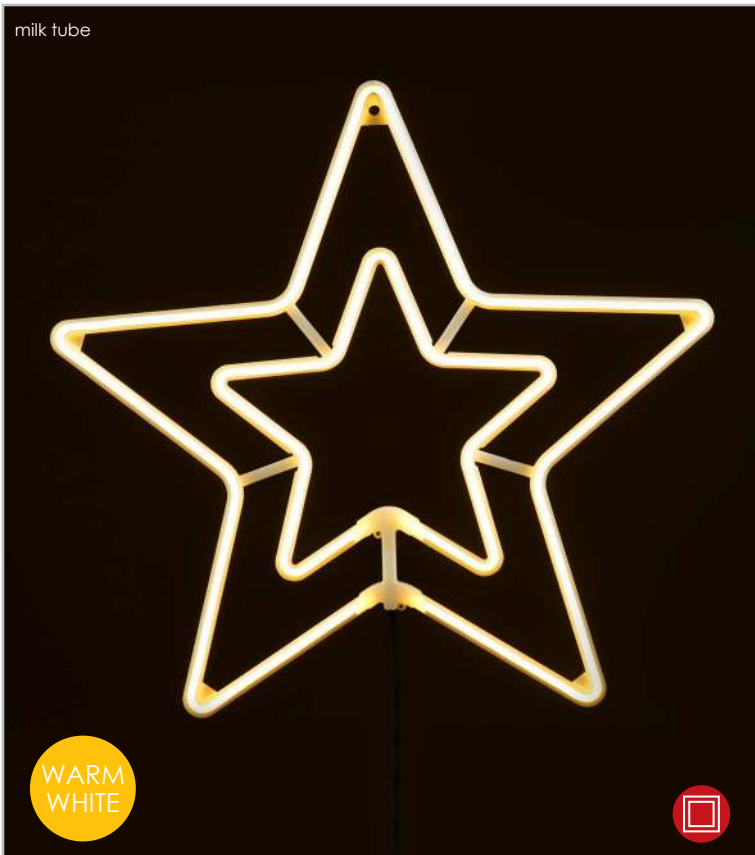

3. PLASTIC DOUBLE STAR

200
LEDS

1 X082001415

⚡ 230V AC ⤴ 6W/m (12W)

💡 3V / 20mA / 0.06W / 2835

IP44

📏 580x540mm 🌀 2m 📦 1/10 pcs

STEADY

1.5m Lead Cable

200
LEDS

2 X082002415

⚡ 230V AC ⤴ 6W/m (12W)

💡 3V / 20mA / 0.06W / 2835

IP44

📏 580x540mm 🌀 2m 📦 1/10 pcs

STEADY

1.5m Lead Cable

300
LEDS

3 X083001415

⚡ 230V AC ⤴ 6W/m (18W)

💡 3V / 20mA / 0.06W / 2835

IP44

📏 550x550mm 🌀 3m 📦 1/10 pcs

STEADY

1.5m Lead Cable