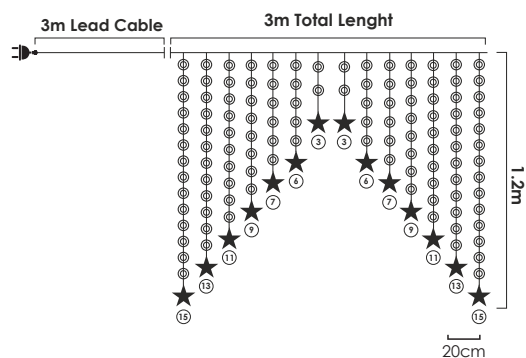

222
LEDS

IP20

8
FUNCTIONS

WARM
WHITE

1 X042221210
⚡ 220-240V AC / 24V DC (6W) ⏸ 2W
💡 3V / 20mA / 0.06W / 5mm
📦 2 sets 1/40pcs