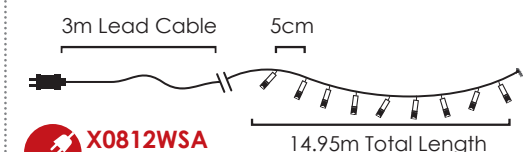

STEADY

X0812WSA
X0812WSAR
max 4 sets