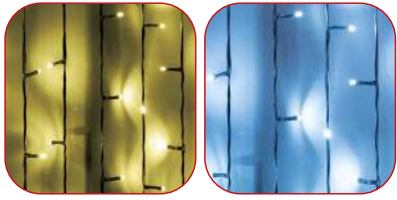

## LED CURTAIN LIGHTS

Black rubber cable

50

50

Green PVC cable

51

51

Transparent PVC cable