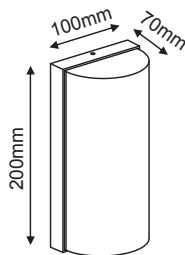

EPISTAR

ΣΚΟΡΠΟ ΓΚΡΙ / DARK GREY

LG1322G	230V AC	10W	3000K	560lm	138°	Ra80	1/10	30000hrs

FABIO