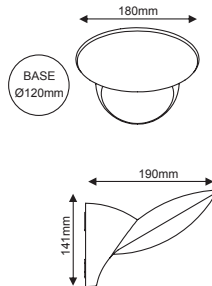

ACRI

ΣΚΟΥΡΟ ΓΚΡΙ / DARK GREY

LG2332G	230V AC	14W	3000K	630lm	110°	Ra80	1/12	30000hrs