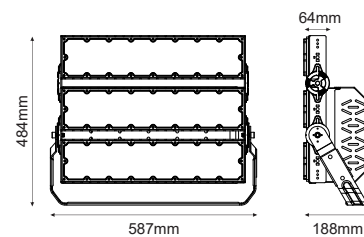

RIPGLAD	Στρογγυλή βάση περιστροφής / Round installation plate
LPGLAD	Δείκτης λέιζερ / Laser pointer
AGPGLAD2448	Αντιθαμβωτικό κάλυμμα / Anti-glare plate 240W & 480W
AGPGLAD72	Αντιθαμβωτικό κάλυμμα / Anti-glare plate 720W
AGPGLAD96	Αντιθαμβωτικό κάλυμμα / Anti-glare plate 960W
AGPGLAD120	Αντιθαμβωτικό κάλυμμα / Anti-glare plate 1200W
AGPGLAD144	Αντιθαμβωτικό κάλυμμα / Anti-glare plate 1440W

5.5Kg

720W

12.5Kg