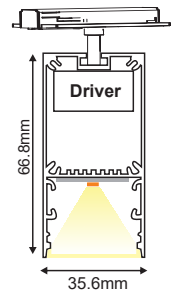

(4W)

4-wires
3 phase
(+5.00€ netto)

(APP)

CASAMBI
Applications
CASAMBI READY

(PIR)

84°