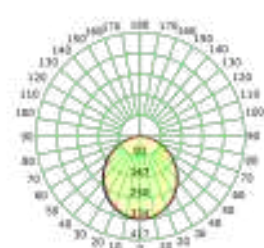

84°
SENSOR IR

(APP)

CASAMBI READY

ECONOMY SERIES

~195lm/w | 72.000hrs (L80 B10)

				3000K / 4000K / 6500K
TEXA12**EC	580mm	12W	** 30 → 3000K ** 40 → 4000K ** 65 → 6500K	1870lm / 1970lm / 1970lm
TEXA18**EC	860mm	18W		2800lm / 2950lm / 2950lm
TEXA24**EC	1140mm	24W		3740lm / 3940lm / 3940lm
TEXA30**EC	1420mm	30W		4670lm / 4920lm / 4920lm
TEXA35**EC	1700mm	35W		5610lm / 5910lm / 5910lm
TEXA41**EC	1980mm	41W		6450lm / 6890lm / 6890lm