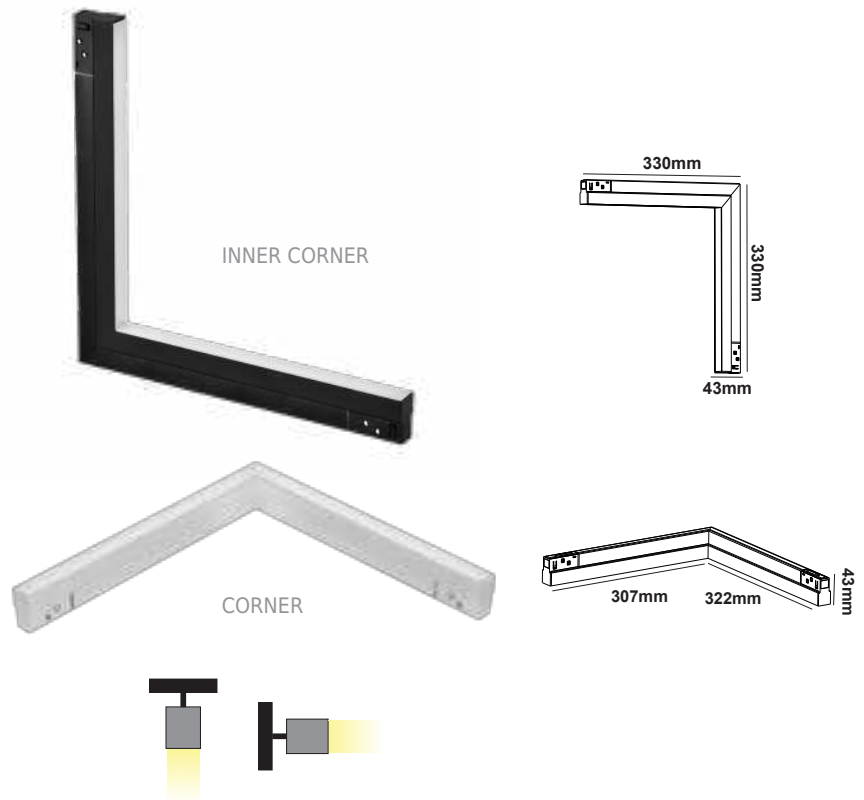

MAYPO / BLACK

Icon: Padlock	Icon: Lightning bolt	Icon: Arc	Icon: Sun	Icon: Light bulb	Icon: Triangle	Icon: Wave	Icon: Bar chart	Icon: Clock
LUCCA1030B	48V DC	10W	3000K	800lm	110°	Ra90	305x22 x43 mm	30000hrs
LUCCA1040B			4000K	850lm				
LUCCA2030B		20W	3000K	1600lm			605x22 x43 mm	
LUCCA2040B			4000K	1750lm				
LUCCA3030B		30W	3000K	2400lm			900x22 x43 mm	
LUCCA3040B			4000K	2600lm				
LUCCA4030B		40W	3000K	3000lm			1200x22 x43 mm	
LUCCA4040B			4000K	3200lm				