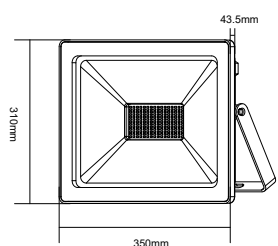

Height	AVR E	CENTER E	Diameter
1.50m	339.49lx	1684.34lx	437.89cm
2.00m	190.96lx	609.83lx	583.85cm
4.00m	47.74lx	152.46lx	1167.70cm
4.50m	37.72lx	129.46lx	1233.67cm
6.00m	21.22lx	97.76lx	1751.95cm

Height	AVR E	CENTER E	Diameter
1.50m	416.51lx	1331.21lx	434.79cm
2.00m	234.22lx	749.80lx	579.72cm
4.00m	58.57lx	187.20lx	1159.46cm
4.50m	46.28lx	147.93lx	1304.37cm
6.00m	26.03lx	83.20lx	1739.16cm

150W

1m	1807.4766lx	246.03cm
2m	451.71192lx	492.05cm
3m	200.8529.6lx	738.08cm
4m	112.9297.9lx	984.11cm
5m	72.27190.7lx	1230.14cm
6m	50.19132.4lx	1476.16cm
7m	36.8797.27lx	1722.19cm
8m	28.2374.47lx	1968.22cm
9m	22.3158.84lx	2214.24cm
10m	18.0747.66lx	2460.27cm

1m	2252.6223lx	247.39cm
2m	563.01556lx	494.78cm
3m	250.2691.5lx	742.17cm
4m	140.7389.0lx	989.56cm
5m	90.07248.9lx	1236.95cm
6m	62.55172.9lx	1484.34cm
7m	45.96127.0lx	1731.73cm
8m	35.1997.24lx	1979.12cm
9m	27.8076.83lx	2226.51cm
10m	22.5262.23lx	2473.91cm

H(m)	E0(lx)	Dh/Dv_B(m)	S_B(sq.m)	Eav_B(lx)
10.0	94.81	31.25/30.79	759.2	14.42
20.0	23.70	62.51/61.58	3036.9	3.61
30.0	10.53	93.76/92.36	6833.1	1.60
40.0	5.93	125.07/123.15	12147.7	0.90
50.0	3.79	156.27/153.94	18980.7	0.58

H(m)	E0(lx)	Dh/Dv_B(m)	S_B(sq.m)	Eav_B(lx)
10.0	113.15	30.92/31.16	784.0	31.91
20.0	28.29	62.84/62.32	3136.0	7.98
30.0	12.57	92.75/93.48	7056.0	3.55
40.0	7.07	123.67/124.64	12544.1	1.99
50.0	4.53	154.59/155.81	19600.1	1.28

RGBW