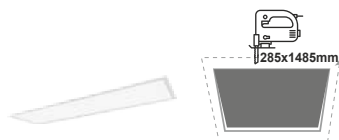

295 × 1195 × 33mm
ΛΕΥΚΟ ΠΑΡΑΛΛΗΛΟΓΡΑΜΜΟ / WHITE RECTANGLE

TREGO301202540	230V AC	25W	4000K	3600lm	90°	Ra80	1/8	50000hrs