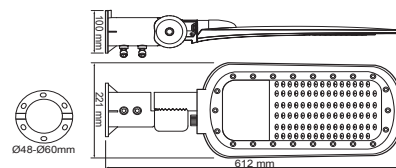

FKPI / GREY (RAL7016)

NORD2040			20W		2800lm				
NORD4040			40W		5600lm			1/6	
NORD6040		230V AC	60W	4000K	8400lm	140° x 90°	Ra70		50000hrs
NORD10040			100W		14000lm				
NORD15040			150W		20250lm			1/4	
NORD20040			200W		27000lm				

150W