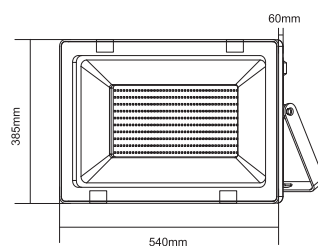

400W

H(m)	E0(lx)	Dh/Dv_B(m)	S_B(sq.m)	Eav_B(lx)
10.0	113.15	30.92/31.16	784.0	31.91
20.0	28.29	62.84/62.32	3136.0	7.98
30.0	12.57	92.75/93.48	7056.0	3.55
40.0	7.07	123.67/124.64	12544.1	1.99
50.0	4.53	154.59/155.81	19600.1	1.28

RGBW