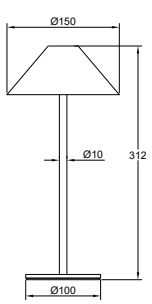

KONUS

2
ΦΩΤΙΣΤΙΚΟ
LUMINAIRE

1
ΜΠΑΤΑΡΙΑ
BATTERY

5-100%

3.7V / 4Ah Li-ion

- PS+MTL
- ACR
- SMD LM80
- DRIVER IN
- BATTERY IN
- IP54

LG5860G-300		3W	3000K	140lm	270°	Ra80	1/10	50% LIGHTING → 12h 100% LIGHTING → 6h
LG5860W-300								

LUA

2
ΦΩΤΙΣΤΙΚΟ
LUMINAIRE

1
ΜΠΑΤΑΡΙΑ
BATTERY

10-100%

3.7V / 2Ah Li-ion

- STL
- PC
- SMD LM80
- DRIVER IN
- BATTERY IN
- IP54

ΣΚΟΥΡΟ ΓΚΡΙ / DARK GREY

LG0665G		1W	3000K	160lm	160°	Ra80	1/4	50% LIGHTING → 14h 100% LIGHTING → 7h