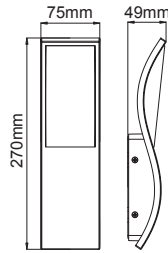

ΣΚΟΥΡΟ ΓΚΡΙ / DARK GREY

LG9305G	230V AC	7W	3000K	520lm	120°	Ra80	1/12	30000hrs