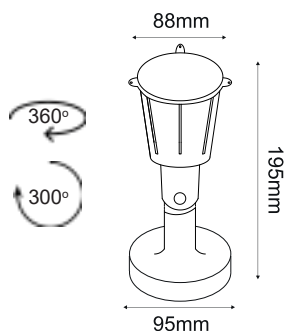

KERT

Φωτιστικό κήπου
Garden luminaire

ΛΕΥΚΟ / WHITE

KERT630W	230V AC	6W	3000K	480lm	120°	Ra80	1/20	30000hrs
KERT660W			6000K	500lm				

MAYPO / BLACK

KERT630B	230V AC	6W	3000K	480lm	120°	Ra80	1/20	30000hrs
KERT660B			6000K	500lm				

ΓΚΡΙ / GREY

KERT630G	230V AC	6W	3000K	480lm	120°	Ra80	1/20	30000hrs
KERT660G			6000K	500lm				

KERT ΕΞΑΡΤΗΜΑΤΑ / ACCESSORIES

KERTCOV	Πράσινος - πορτοκαλί - μωβ φακός / Green - orange - purple lens