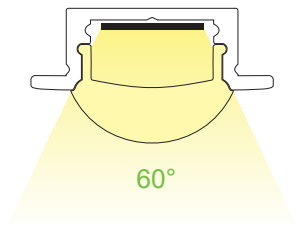

○ ALU
○ PC
○ LT 75%

P101/U	ESME 60° προφίλ με ημιδιαφανές κάλυμμα / ESME 60° profile with semi clear diffuser
EP101	Σετ πλαστικές τάπες 2τεμ. με & χωρίς τρύπα / Set 2pcs plastic caps with & without hole
MC2LA101	Μεταλλικό κλιπ στερέωσης / Metal mounting clip
*PC122L	Πλαστικό κλιπ στερέωσης / Plastic mounting clip