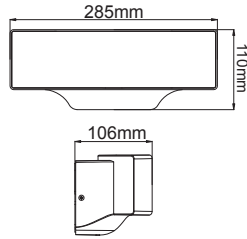

ARAS

ΣΚΟΥΡΟ ΓΚΡΙ / DARK GREY

LG7105G	230V AC	13W	3000K	710lm	110°	Ra80	1/8	30000hrs