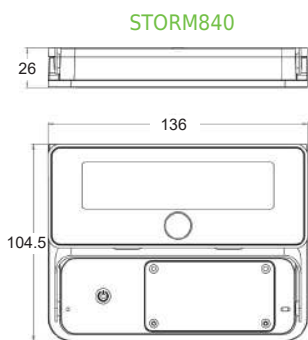

STORM

STORM NEW

Προβολέας με Φ/Β πάνελ & αισθητήρα κίνησης
Smart solar sensor flood luminaire

*2-3 ΗΜΕΡΕΣ ΑΥΤΟΝΟΜΙΑ
DAYS AUTONOMY

- ABS
- PC
- SMD LM80
- 6m / 120°
- DRIVER IN
- BATTERY IN
- IP54
- 2

MAYPO / BLACK

Model	Power	Beam Angle	Light Output	Battery	Input	Mounting	Beam Spread	Beam Angle	Beam Spread	Beam Angle
STORM840	8W	120°	1000Lm	3.7V/2Ah Li-ion	5.5V/1.2W	120°	120°	120°	120°	120°
STORM1240	12W	120°	1600Lm	3.7V/4.4Ah Li-ion	5.5V/2.3W	120°	120°	120°	120°	120°

i *Εξαρτάται από το επίπεδο φόρτισης της μπαταρίας / Depends on battery charging level

SENSOR MODE

Mode 1:

100% output for 18s when someone passes, turning off without person.

Mode 2:

100% output for 18s when someone passes, 30-50 lumen without person.

CONSTANT LIGHTING MODE

Mode 3:

Fixed 30-50 lumen output.

SLEEP MODE

Mode 4:

Turn off.