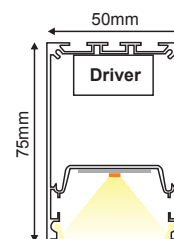

MARLO

ALU

PC

230V

SMD

5

TRIDONIC

Ra80

IP20

120°

LT 75%

DRIVER
IN

i Το κόστος της βαφής συμπεριλαμβάνεται (ΜΟΝΟ ΒΑΣΙΚΑ ΧΡΩΜΑΤΑ)
The cost of painting is included (BASIC COLORS ONLY)

SPECIAL COLOR +5.00€ Netto

LED MODULE

Γραμμικό φωτιστικό / Linear luminaire

1-PHASE

Ράγα 2 καλωδίων / 2 wires track