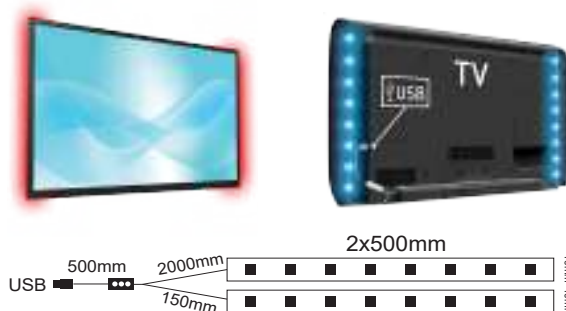

USB TV LED strip Kit

BLISTER PACKAGE

USB PLUG 5%

TVLIT	5V USB	2 x 2.4W	RGB	2 x 500mm	10mm	-	1/20	30000hrs