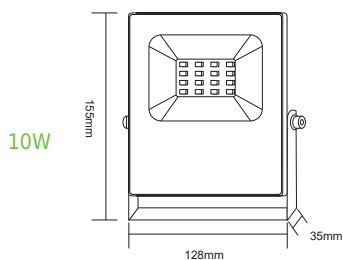

Height	AVR E	CENTER E	Diameter
1.50m	339.49lx	1684.34lx	437.89cm
2.00m	190.96lx	609.83lx	583.85cm
4.00m	47.74lx	152.46lx	1167.70cm
4.50m	37.72lx	129.46lx	1233.67cm
6.00m	21.22lx	97.76lx	1751.95cm

Height	AVR E	CENTER E	Diameter
1.50m	416.51lx	1331.21lx	434.79cm
2.00m	234.22lx	749.80lx	579.72cm
4.00m	58.57lx	187.20lx	1159.46cm
4.50m	46.28lx	147.93lx	1304.37cm
6.00m	26.03lx	83.20lx	1739.16cm

1m	1807.4766lx	246.03cm
2m	451.71192lx	492.05cm
3m	200.8529.6lx	738.08cm
4m	112.9297.9lx	984.11cm
5m	72.27190.7lx	1230.14cm
6m	50.19132.4lx	1476.16cm
7m	36.8797.27lx	1722.19cm
8m	28.2374.47lx	1968.22cm
9m	22.3158.84lx	2214.24cm
10m	18.0747.66lx	2460.27cm

1m	2252.6223lx	247.39cm
2m	563.01556lx	494.78cm
3m	250.2691.5lx	742.17cm
4m	140.7389.0lx	989.56cm
5m	90.07248.9lx	1236.95cm
6m	62.55172.9lx	1484.34cm
7m	45.96127.0lx	1731.73cm
8m	35.1997.24lx	1979.12cm
9m	27.8076.83lx	2226.51cm
10m	22.5262.23lx	2473.91cm

H(m)	E0(lx)	Dh/Dv_B(m)	S_B(sq.m)	Eav_B(lx)
10.0	94.81	31.25/30.79	759.2	14.42
20.0	23.70	62.51/61.58	3036.9	3.61
30.0	10.53	93.76/92.36	6833.1	1.60
40.0	5.93	125.07/123.15	12147.7	0.90
50.0	3.79	156.27/153.94	18980.7	0.58

H(m)	E0(lx)	Dh/Dv_B(m)	S_B(sq.m)	Eav_B(lx)
10.0	113.15	30.92/31.16	784.0	31.91
20.0	28.29	62.84/62.32	3136.0	7.98
30.0	12.57	92.75/93.48	7056.0	3.55
40.0	7.07	123.67/124.64	12544.1	1.99
50.0	4.53	154.59/155.81	19600.1	1.28

RGBW

10W