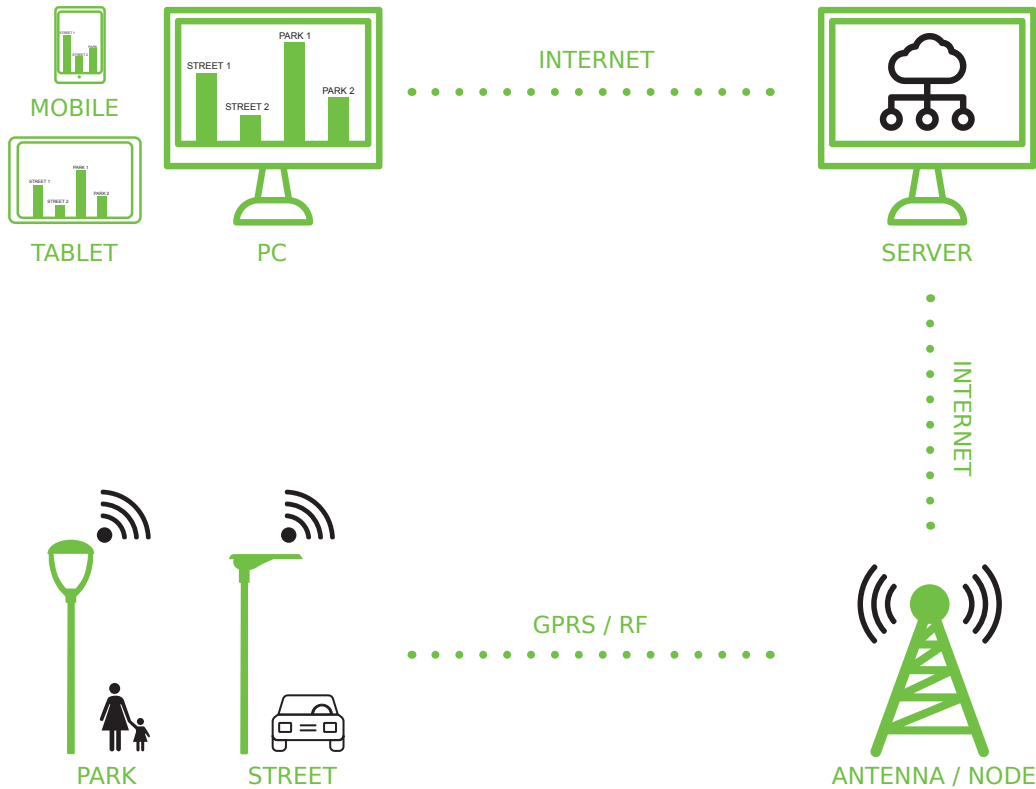

ACA SMART LIGHTING CONTROL SYSTEM