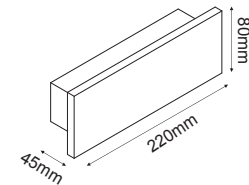

CHARES WALL-S

LEYKO / WHITE

MK063220W

TERRACOTTA

MK063220TC

MAYPO / BLACK

MK063220B

CEMENT