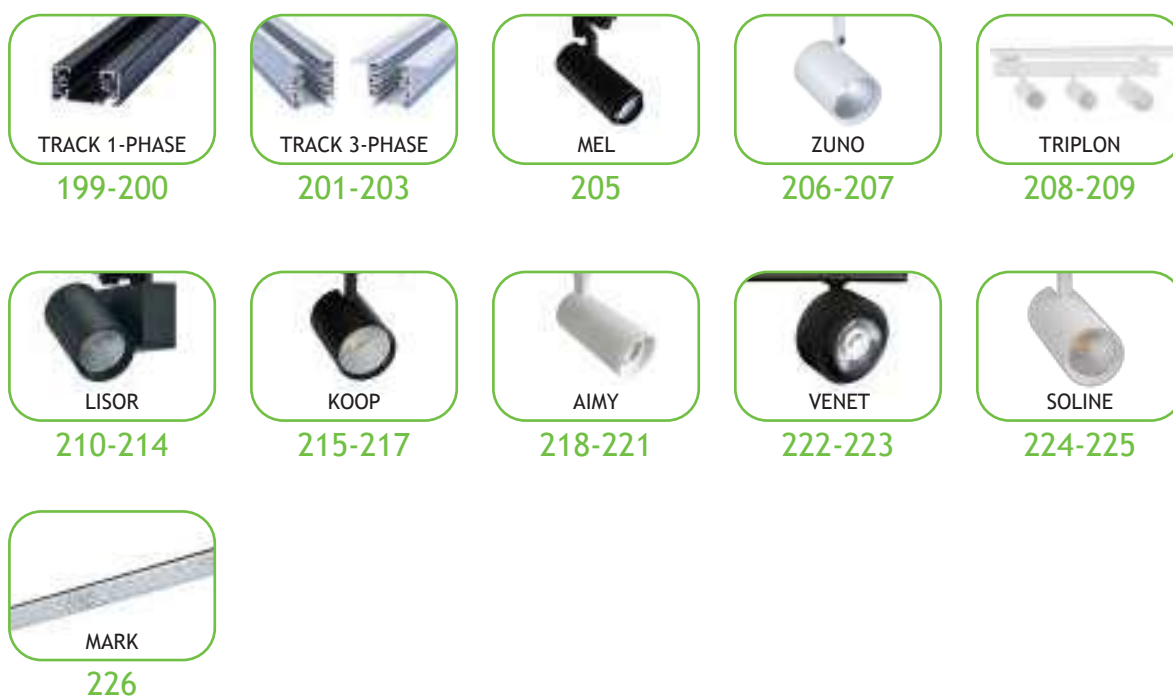

230V TRACK SYSTEM