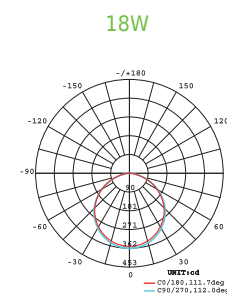

Height	Eavg,Emax	Diameter
1m	16.42, 163.28lx	311cm
2m	11.60, 40.82lx	622cm
3m	9.18, 18.14lx	933cm
4m	7.90, 10.20lx	1244cm
5m	7.88, 8.53lx	1554cm

Height	Eavg,Emax	Diameter
1m	119.66, 465.22lx	297cm
2m	29.90, 101.31lx	594cm
3m	13.29, 45.02lx	891cm
4m	7.47, 25.33lx	1188cm
5m	4.78, 16.21lx	1485cm

Height	Eavg,Emax	Diameter
1m	190.90, 640.63lx	296cm
2m	47.73, 160.16lx	590cm
3m	21.21, 71.18lx	885cm
4m	11.93, 40.04lx	1180cm
5m	7.64, 28.83lx	1475cm

Height	Eavg,Emax	Diameter
1m	208.28, 709.51lx	300cm
2m	52.07, 177.38lx	600cm
3m	23.14, 78.83lx	900cm
4m	13.02, 44.34lx	1200cm
5m	8.33, 28.38lx	1500cm