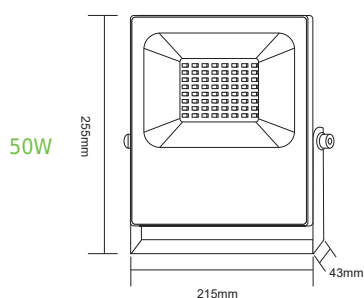

Height	AVR E	CENTER E	Diameter
1.50m	339.49lx	1684.34lx	437.89cm
2.00m	190.96lx	609.83lx	583.85cm
4.00m	47.74lx	152.46lx	1167.70cm
4.50m	37.72lx	129.46lx	1233.67cm
6.00m	21.22lx	97.76lx	1751.95cm

Height	AVR E	CENTER E	Diameter
1.50m	416.51lx	1331.21lx	434.79cm
2.00m	234.22lx	749.80lx	579.72cm
4.00m	58.57lx	187.20lx	1159.46cm
4.50m	46.28lx	147.93lx	1304.37cm
6.00m	26.03lx	83.20lx	1739.16cm

1m	1807.4766lx	246.03cm
2m	451.71192lx	492.05cm
3m	200.8529.6lx	738.08cm
4m	112.9297.9lx	984.11cm
5m	72.27190.7lx	1230.14cm
6m	50.19132.4lx	1476.16cm
7m	36.8797.27lx	1722.19cm
8m	28.2374.47lx	1968.22cm
9m	22.3158.84lx	2214.24cm
10m	18.0747.66lx	2460.27cm

1m	2252.6223lx	247.39cm
2m	563.01556lx	494.78cm
3m	250.2691.5lx	742.17cm
4m	140.7389.0lx	989.56cm
5m	90.07248.9lx	1236.95cm
6m	62.55172.9lx	1484.34cm
7m	45.96127.0lx	1731.73cm
8m	35.1997.24lx	1979.12cm
9m	27.8076.83lx	2226.51cm
10m	22.5262.23lx	2473.91cm

H(m)	E0(lx)	Dh/Dv_B(m)	S_B(sq.m)	Eav_B(lx)
10.0	94.81	31.25/30.79	759.2	14.42
20.0	23.70	62.51/61.58	3036.9	3.61
30.0	10.53	93.76/92.36	6833.1	1.60
40.0	5.93	125.07/123.15	12147.7	0.90
50.0	3.79	156.27/153.94	18980.7	0.58

H(m)	E0(lx)	Dh/Dv_B(m)	S_B(sq.m)	Eav_B(lx)
10.0	113.15	30.92/31.16	784.0	31.91
20.0	28.29	62.84/62.32	3136.0	7.98
30.0	12.57	92.75/93.48	7056.0	3.55
40.0	7.07	123.67/124.64	12544.1	1.99
50.0	4.53	154.59/155.81	19600.1	1.28

RGBW

50W