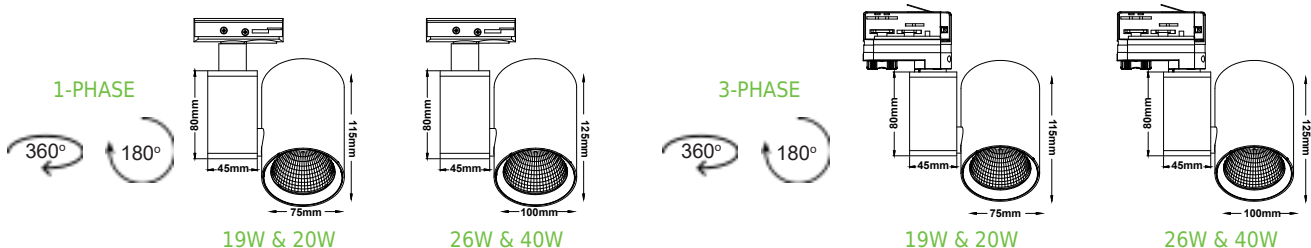

MAYPO / BLACK

Icon: Lock	Icon: Lightning	Icon: Plug	Icon: Sun	Icon: Light Bulb	Icon: Angle	Icon: Wave	Icon: Plug	Icon: Clock
LISOR1930B25090	230V AC	19W	3000K	2030lm	34°	Ra90	1-PHASE	50000hrs (L80 B10)
LISOR1940B25090			4000K	2150lm				
LISOR1930B45090			3000K	2030lm			3-PHASE	
LISOR1940B45090			4000K	2150lm				

FKPI / GREY

Icon: Lock	Icon: Lightning	Icon: Plug	Icon: Sun	Icon: Light Bulb	Icon: Angle	Icon: Wave	Icon: Plug	Icon: Clock
LISOR1930G25090	230V AC	19W	3000K	2030lm	34°	Ra90	1-PHASE	50000hrs (L80 B10)
LISOR1940G25090			4000K	2150lm				
LISOR1930G45090			3000K	2030lm			3-PHASE	
LISOR1940G45090			4000K	2150lm				

26W / Ra90
LEYKO / WHITE

A ↑ G **E** 3000K **A ↑ G** **D** 4000K

Icon: Lock	Icon: Lightning	Icon: Plug	Icon: Sun	Icon: Light Bulb	Icon: Angle	Icon: Wave	Icon: Plug	Icon: Clock
LISOR2630W25090	230V AC	26W	3000K	2600lm	34°	Ra90	1-PHASE	50000hrs (L80 B10)
LISOR2640W25090			4000K	2720lm				
LISOR2630W45090			3000K	2600lm			3-PHASE	
LISOR2640W45090			4000K	2720lm				

MAYPO / BLACK

Icon: Lock	Icon: Lightning	Icon: Plug	Icon: Sun	Icon: Light Bulb	Icon: Angle	Icon: Wave	Icon: Plug	Icon: Clock
LISOR2630B25090	230V AC	26W	3000K	2600lm	34°	Ra90	1-PHASE	50000hrs (L80 B10)
LISOR2640B25090			4000K	2720lm				
LISOR2630B45090			3000K	2600lm			3-PHASE	
LISOR2640B45090			4000K	2720lm