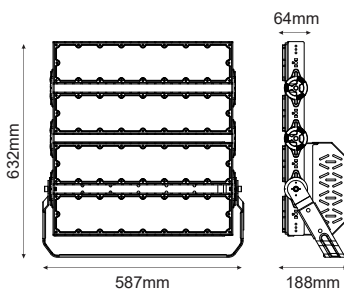

RIPGLAD	Στρογγυλή βάση περιστροφής / Round installation plate
LPGLAD	Δείκτης λέιζερ / Laser pointer
AGPGLAD2448	Αντιθαμβωτικό κάλυμμα / Anti-glare plate 240W & 480W
AGPGLAD72	Αντιθαμβωτικό κάλυμμα / Anti-glare plate 720W
AGPGLAD96	Αντιθαμβωτικό κάλυμμα / Anti-glare plate 960W
AGPGLAD120	Αντιθαμβωτικό κάλυμμα / Anti-glare plate 1200W
AGPGLAD144	Αντιθαμβωτικό κάλυμμα / Anti-glare plate 1440W

5.5Kg

720W

960W

16Kg