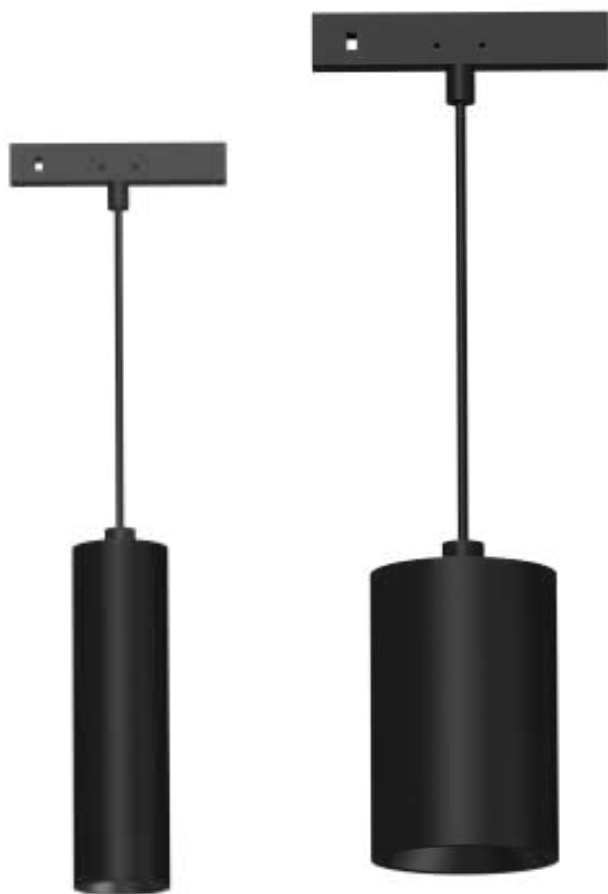

THUBEP

NEW

Κρεμαστό φωτιστικό ράγας
Pendant track luminaire

- ALU
- PS
- SMD 2W
- COB 5W
- DRIVER IN
- IP20
- A↑G F 2W
- A↑G E 5W

ΑΜΜΩΔΕΣ ΜΑΥΡΟ / SANDY BLACK

THUBEP230B	24V DC	2W	3000K	170lm	36°	Ra90	Ø25x90 mm	50000hrs
THUBEP240B			4000K	180lm				
THUBEP530B		5W	3000K	520lm	38°		Ø35.5x55 mm	
THUBEP540B			4000K	540lm