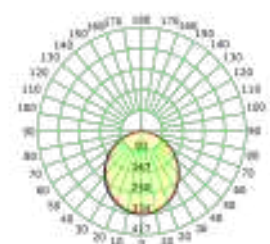

ECONOMY SERIES | 2 WIRES 1-PHASE

~195lm/w | 72.000hrs (L80 B10)

Icon	Length	Power	Color Temp	Light Output
			3000K / 4000K / 6500K	
NEVE12**EC	580mm	12W	** 30 → 3000K ** 40 → 4000K ** 65 → 6500K	1870lm / 1970lm / 1970lm
NEVE18**EC	860mm	18W		2800lm / 2950lm / 2950lm
NEVE24**EC	1140mm	24W		3740lm / 3940lm / 3940lm
NEVE30**EC	1420mm	30W		4670lm / 4920lm / 4920lm
NEVE35**EC	1700mm	35W		5610lm / 5910lm / 5910lm
NEVE41**EC	1980mm	41W		6450lm / 6890lm / 6890lm