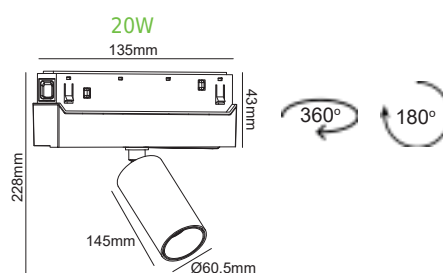

HUBE

Φωτιστικό ράγας
Track luminaire

12W 7W & 20W

AEYKO / WHITE

Lock	Power	Beam Angle	Color Temp	Lumen	Beam Spread	Beam Angle	Beam Angle	Beam Angle	Life
HUBE730W HUBE740W HUBE1230W HUBE1240W HUBE2030W HUBE2040W	48V DC	7W	3000K	550lm	36°	Ra90	Ø50x90 mm	30000hrs	
			4000K	600lm					
		12W	3000K	750lm					
			4000K	800lm					
		20W	3000K	1400lm					
			4000K	1450lm					

MAYPO / BLACK

Lock	Power	Beam Angle	Color Temp	Lumen	Beam Spread	Beam Angle	Beam Angle	Beam Angle	Life
HUBE730B HUBE740B HUBE1230B HUBE1240B HUBE2030B HUBE2040B	48V DC	7W	3000K	550lm	36°	Ra90	Ø50x90 mm	30000hrs	
			4000K	600lm					
		12W	3000K	750lm					
			4000K	800lm					
		20W	3000K	1400lm					
			4000K	1450lm