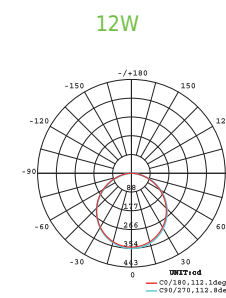

Height	Eavg,Emax	Diameter
1m	16.42, 163.28lx	311cm
2m	11.60, 40.82lx	622cm
3m	9.18, 18.14lx	933cm
4m	7.90, 10.20lx	1244cm
5m	7.88, 8.53lx	1554cm

Height	Eavg,Emax	Diameter
1m	119.66, 465.22lx	297cm
2m	29.90, 101.31lx	594cm
3m	13.29, 45.02lx	891cm
4m	7.47, 25.33lx	1188cm
5m	4.78, 16.21lx	1485cm

Height	Eavg,Emax	Diameter
1m	190.90, 640.63lx	296cm
2m	47.73, 160.16lx	590cm
3m	21.21, 71.18lx	885cm
4m	11.93, 40.04lx	1180cm
5m	7.64, 28.83lx	1475cm

Height	Eavg,Emax	Diameter
1m	208.28, 709.51lx	300cm
2m	52.07, 177.38lx	600cm
3m	23.14, 78.83lx	900cm
4m	13.02, 44.34lx	1200cm
5m	8.33, 28.38lx	1500cm