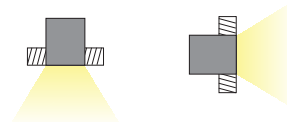

FLEXIBLE PROFILES

ALUMINUM PROFILES

i Συνδυάστε με λωρίδα LED τύπου "S"
Combine with "S" type LED strip

○ ALU   ● SLC   ● LT 50%

NEW P121FL	FLEXIBLE JADE trimless προφίλ με κάλυμμα σιλικόνης FLEXIBLE JADE trimless profile with opal silicon diffuser
NEW P135FL	FLEXIBLE LING trimless προφίλ με οπάλ κάλυμμα σιλικόνης FLEXIBLE LING trimless profile with opal silicon diffuser
NEW P125FL	FLEXIBLE LOND trimless προφίλ με οπάλ κάλυμμα σιλικόνης FLEXIBLE LOND trimless profile with opal silicon diffuser

2000mm