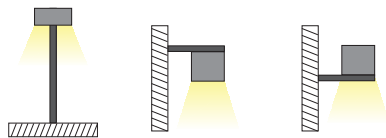

DRIVER

CHIP

MAYPO / BLACK (RAL9005)

CITOR3030T	230V AC	30W	3000K	4500lm	90°	Ra70	1	50000hrs
CITOR3040T			4000K					

Κατόπιν ζήτησης
Upon request:

Dimmable
Class II