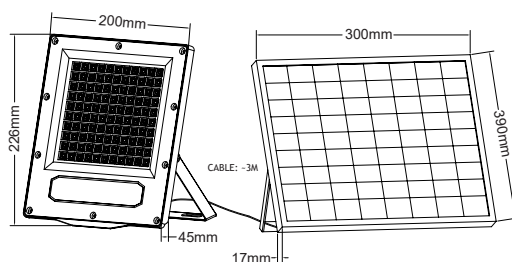

FLARE

Προβολέας με Φ/Β πάνελ
Smart solar flood luminaire

2 ΗΜΕΡΕΣ ΑΥΤΟΝΟΜΙΑ
DAYS AUTONOMY

- ALU
- GLS
- SMD
- DRIVER IN
- BATTERY IN
- IP66
- 2 ΦΩΤΙΣΤΙΚΟ LUMINAIRE
- 1 ΜΠΑΤΑΡΙΑ BATTERY

ΓΚΡΙ / GREY

FLARE18040		180W	4000K	3.2V/18Ah	6V/20W	90°	Ra80	1/3	30000hrs

i • 3hrs | 5hrs | 8hrs → Auto Dimming

CAFLARE	ΠΡΟΕΚΤΑΣΗ ΚΑΛΩΔΙΟΥ ΜΕ ΤΑΧΥΣΥΝΔΕΣΜΟ ΓΙΑ ΠΡΟΒΟΛΕΑ ΜΕ Φ/Β ΠΑΝΕΛ FLARE EXTENSION CABLE WITH FAST CONNECTORS FOR FLARE SOLAR FLOOD LIGHT 5 METERS 2*0.75

FLARE18040