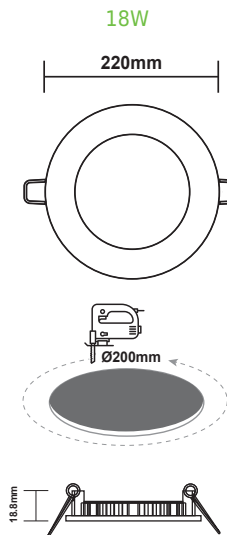

Height	Eavg,Emax	Diameter
1m	16.42, 163.28lx	311cm
2m	11.60, 40.82lx	622cm
3m	9.18, 18.14lx	933cm
4m	7.90, 10.20lx	1244cm
5m	7.88, 8.53lx	1554cm

Height	Eavg,Emax	Diameter
1m	119.66, 465.22lx	297cm
2m	29.90, 101.31lx	594cm
3m	13.29, 45.02lx	891cm
4m	7.47, 25.33lx	1188cm
5m	4.78, 16.21lx	1485cm

Height	Eavg,Emax	Diameter
1m	190.90, 640.63lx	296cm
2m	47.73, 160.16lx	590cm
3m	21.21, 71.18lx	885cm
4m	11.93, 40.04lx	1180cm
5m	7.64, 28.83lx	1475cm

Height	Eavg,Emax	Diameter
1m	208.28, 709.51lx	300cm
2m	52.07, 177.38lx	600cm
3m	23.14, 78.83lx	900cm
4m	13.02, 44.34lx	1200cm
5m	8.33, 28.38lx	1500cm