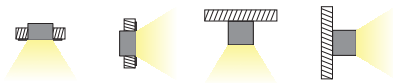

LYR NEW

Φωτιστικό ασφαλείας - εφεδρικού
Emergency luminaire

3 ΩΡΕΣ ΑΥΤΟΝΟΜΙΑ
HOURS AUTONOMY

LiFePO4 3.2V 1500mAh

LYR160	230V AC	1.2W	6000K	150lm	145°	Ra80	1/75	30000hrs

- Μη συνεχούς λειτουργίας / Non-maintained function
- Επιπλέον φακός διαδρόμου / Extra corridor lens 160X65°
- Κουμπί δοκιμής / Test Button
- Χωνευτή εγκατάσταση / Recessed installation

KIT ΕΓΚΑΤΑΣΤΑΣΗΣ / INSTALLATION KITS

LYR160SUR	Κυτίο επίτοιχης εγκατάστασης / Installation wall box LYR160