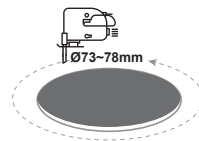

🔒	⚡	☔	☀️	🌞	📐	📶	📦	🕒
LG5104G	230V AC	4W	3000K	30lm	18°	Ra80	1/16	30000hrs

CICLOP

Ø80

Ø73-78mm

ALU

PC

HIGH POWER
LM80

DRIVER
IN