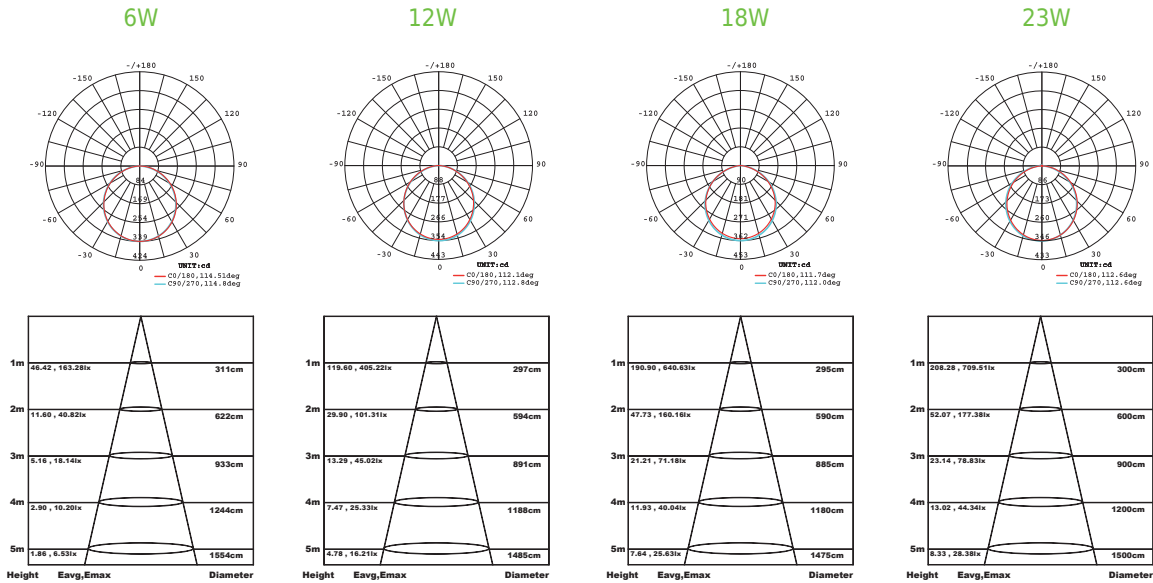

KIRON

KIRON

Χωνευτό φωτιστικό
Recessed luminaire