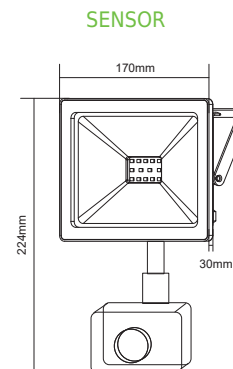

Height	AVR Σ	CEPTEK Σ	Diameter
1.50m	242.51lx	679.14lx	401.02cm
2.00m	136.41lx	382.01lx	534.69cm
4.00m	34.10lx	95.50lx	1069.38cm
4.50m	26.85lx	75.46lx	1203.04cm
6.00m	15.16lx	42.45lx	1604.08cm