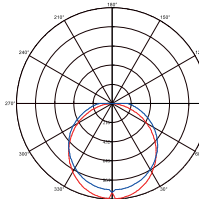

ΛΕΥΚΟ / WHITE

NOMINAL SERIES

TETE1830	230V AC	18W	3000K	1700lm	120°		1/20	30000hrs
TETE1840			4000K	1800lm				
TETE1865			6500K					
TETE3630		36W	3000K	3400lm				
TETE3640			4000K	3600lm				
TETE3665			6500K					
TETE4530		45W	3000K	4200lm				
TETE4540			4000K	4500lm				
TETE4565			6500K					

Συμπεριλαμβάνονται
Included

i

max. 450W

18W

36W

45W