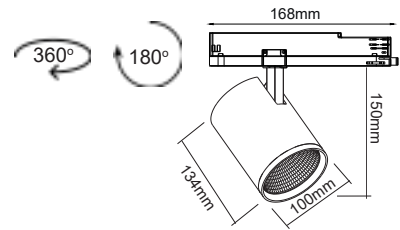

KOOP

Φωτιστικό ράγας
Track luminaire

ALU
GLS
COB LM80
DRIVER IN-TRACK
IP20
5
TRIDONIC OSRAM