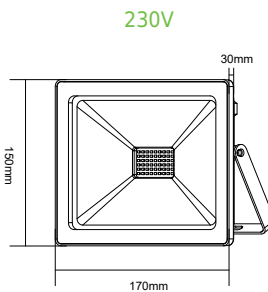

Height	AVR Σ	CEPTEK Σ	Diameter
1.50m	242.51lx	679.14lx	401.02cm
2.00m	136.41lx	382.01lx	534.69cm
4.00m	34.10lx	95.50lx	1069.38cm
4.50m	26.85lx	75.46lx	1203.04cm
6.00m	15.16lx	42.45lx	1604.08cm