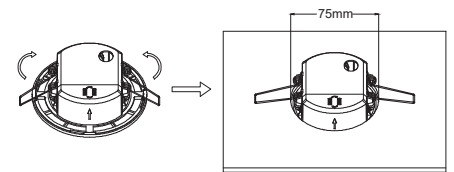

LYR NEW

Φωτιστικό ασφαλείας - εφεδρικού
Emergency luminaire

3 ΩΡΕΣ ΑΥΤΟΝΟΜΙΑ
HOURS AUTONOMY

LiFePO4 3.2V 1500mAh

LYR160	230V AC	1.2W	6000K	150lm	145°	Ra80	1/75	30000hrs

- Μη συνεχούς λειτουργίας / Non-maintained function
- Επιπλέον φακός διαδρόμου / Extra corridor lens 160X65°
- Κουμπί δοκιμής / Test Button
- Χωνευτή εγκατάσταση / Recessed installation

KIT ΕΓΚΑΤΑΣΤΑΣΗΣ / INSTALLATION KITS

LYR160SUR	Κυτίο επίτοιχης εγκατάστασης / Installation wall box LYR160