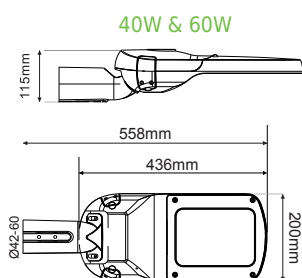

A
↑
G **C**

150Lm/W
FKPI / GREY (RAL9006)

Model	Power	Light Output	Beam Angle	Color Temp	Beam Spread	Beam Spread	Beam Spread	Beam Spread
NEXUS404050	40W	6000lm	80° x 150°	4000K	Ra70	1	72000hrs	
NEXUS604050	60W	9000lm						
NEXUS804050	80W	12000lm						
NEXUS1004050	100W	15000lm						
NEXUS1204050	120W	18000lm						
NEXUS1504050	150W	22500lm						

A
↑
G **B**

170Lm/W
FKPI / GREY (RAL9006)

Model	Power	Light Output	Beam Angle	Color Temp	Beam Spread	Beam Spread	Beam Spread	Beam Spread
NEXUS404070	40W	6800lm	80° x 150°	4000K	Ra70	1	72000hrs	
NEXUS604070	60W	10200lm						
NEXUS804070	80W	13600lm						
NEXUS1004070	100W	17000lm						
NEXUS1204070	120W	20400lm						
NEXUS1504070	150W	25500lm						

i Κατόπιν ζήτησης
Upon request :

- 3000K / 5000K / 5700K
- Class I & II
- TYPE II (50° x 150°)
- DIMMABLE 0-10V / DALI
- NEMA & Smart control system
- >72.000hrs
- 7 / 10 years warranty