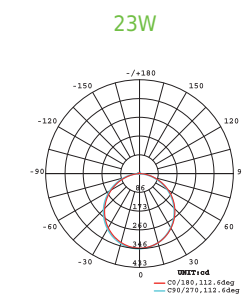

Height	Eavg,Emax	Diameter
1m	16.42, 163.28lx	311cm
2m	11.60, 40.82lx	622cm
3m	9.18, 18.14lx	933cm
4m	7.90, 10.20lx	1244cm
5m	7.88, 8.53lx	1554cm

Height	Eavg,Emax	Diameter
1m	119.66, 465.22lx	297cm
2m	29.90, 101.31lx	594cm
3m	13.29, 45.02lx	891cm
4m	7.47, 25.33lx	1188cm
5m	4.78, 16.21lx	1485cm

Height	Eavg,Emax	Diameter
1m	190.90, 640.63lx	296cm
2m	47.73, 160.16lx	590cm
3m	21.21, 71.18lx	885cm
4m	11.93, 40.04lx	1180cm
5m	7.64, 28.83lx	1475cm

Height	Eavg,Emax	Diameter
1m	208.28, 709.51lx	300cm
2m	52.07, 177.38lx	600cm
3m	23.14, 78.83lx	900cm
4m	13.02, 44.34lx	1200cm
5m	8.33, 28.38lx	1500cm