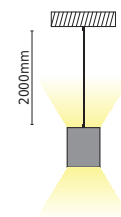

SIEN

PENDANT

LED MODULE
MODULE DRIVER

TRIDONIC

LED STRIP
LED STRIP DRIVER

i Κατόπιν ζήτησης
Upon request

EP288NH
3.00€ Netto

Σετ μεταλλικές τάπες 2τεμ. χωρίς βίδες
Set 2pcs metal caps without screws

(EM)

3hrs

EMERGENCY KIT

(DIM)

1-100%

DIMMABLE PUSH BUTTON

(PIR)

84°

SENSOR IR

(APP)

CASAMBI READY