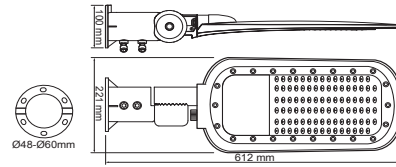

FKPI / GREY (RAL7016)

NORD2040			20W		2800lm				
NORD4040			40W		5600lm			1/6	
NORD6040		230V AC	60W	4000K	8400lm	140° x 90°	Ra70		50000hrs
NORD10040			100W		14000lm				
NORD15040			150W		20250lm			1/4	
NORD20040			200W		27000lm				

100W