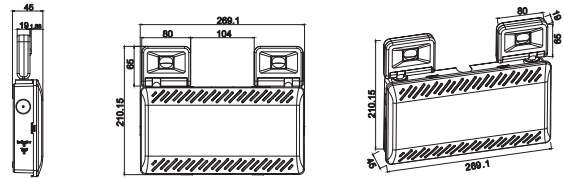

MAZOR

MAZOR

Φωτιστικό ασφαλείας - εφεδρικού
Emergency luminaire