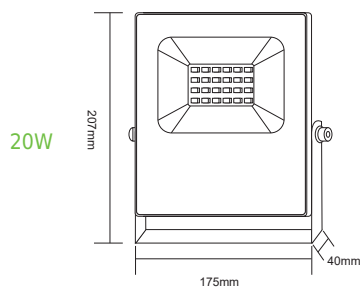

Height	AVR E	CENTER E	Diameter
1.50m	339.49lx	1684.34lx	437.89cm
2.00m	190.96lx	609.83lx	583.85cm
4.00m	47.74lx	152.46lx	1167.70cm
4.50m	37.72lx	129.46lx	1233.67cm
6.00m	21.22lx	97.76lx	1751.95cm

Height	AVR E	CENTER E	Diameter
1.50m	416.51lx	1331.21lx	434.79cm
2.00m	234.22lx	749.80lx	579.72cm
4.00m	58.57lx	187.20lx	1159.46cm
4.50m	46.28lx	147.93lx	1304.37cm
6.00m	26.03lx	83.20lx	1739.16cm

1m	1807.4766lx	246.03cm
2m	451.71192lx	492.05cm
3m	200.8529.6lx	738.08cm
4m	112.9297.9lx	984.11cm
5m	72.27190.7lx	1230.14cm
6m	50.19132.4lx	1476.16cm
7m	36.8797.27lx	1722.19cm
8m	28.2374.47lx	1968.22cm
9m	22.3158.84lx	2214.24cm
10m	18.0747.66lx	2460.27cm

1m	2252.6223lx	247.39cm
2m	563.01556lx	494.78cm
3m	250.2691.5lx	742.17cm
4m	140.7389.0lx	989.56cm
5m	90.07248.9lx	1236.95cm
6m	62.55172.9lx	1484.34cm
7m	45.96127.0lx	1731.73cm
8m	35.1997.24lx	1979.12cm
9m	27.8076.83lx	2226.51cm
10m	22.5262.23lx	2473.91cm

H(m)	E0(lx)	Dh/Dv_B(m)	S_B(sq.m)	Eav_B(lx)
10.0	94.81	31.25/30.79	759.2	14.42
20.0	23.70	62.51/61.58	3036.9	3.61
30.0	10.53	93.76/92.36	6833.1	1.60
40.0	5.93	125.07/123.15	12147.7	0.90
50.0	3.79	156.27/153.94	18980.7	0.58

H(m)	E0(lx)	Dh/Dv_B(m)	S_B(sq.m)	Eav_B(lx)
10.0	113.15	30.92/31.16	784.0	31.91
20.0	28.29	62.84/62.32	3136.0	7.98
30.0	12.57	92.75/93.48	7056.0	3.55
40.0	7.07	123.67/124.64	12544.1	1.99
50.0	4.53	154.59/155.81	19600.1	1.28

RGBW

20W