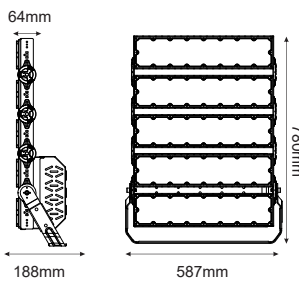

RIPGLAD	Στρογγυλή βάση περιστροφής / Round installation plate
LPGLAD	Δείκτης λέιζερ / Laser pointer
AGPGLAD2448	Αντιθαμβωτικό κάλυμμα / Anti-glare plate 240W & 480W
AGPGLAD72	Αντιθαμβωτικό κάλυμμα / Anti-glare plate 720W
AGPGLAD96	Αντιθαμβωτικό κάλυμμα / Anti-glare plate 960W
AGPGLAD120	Αντιθαμβωτικό κάλυμμα / Anti-glare plate 1200W
AGPGLAD144	Αντιθαμβωτικό κάλυμμα / Anti-glare plate 1440W

5.5Kg

720W

1200W

20Kg