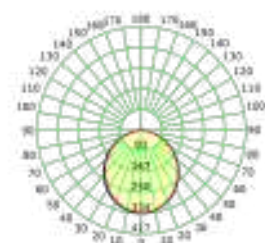

TRIDONIC

DRIVER
OUT

(EM)

3hrs
EMERGENCY KIT

(DIM)

1-100%
DIMMABLE PUSH BUTTON

(PIR)

84°
SENSOR IR

(APP)

CASAMBI
Applications
CASAMBI READY