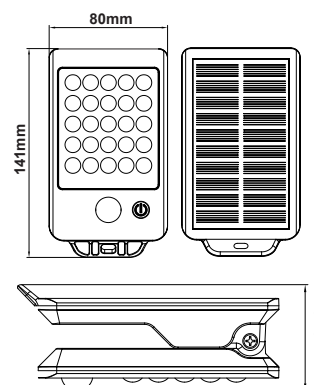

ELISA NEW

Προβολέας με Φ/Β πάνελ & αισθητήρα κίνησης
Smart solar sensor flood luminaire

*2 ΗΜΕΡΕΣ ΑΥΤΟΝΟΜΙΑ
DAYS AUTONOMY

- ABS
- PC
- SMD LM80
- 6m / 120°
- DRIVER IN
- BATTERY IN
- IP65
- 2

ΛΕΥΚΟ / WHITE

ELISA2W		2W	4000K	200Lm	3.7V/1Ah Li-ion	5.5V/1.5W	120°	Ra80	1/20	15.000hrs

MAYPO / BLACK

ELISA2B		2W	4000K	200Lm	3.7V/1Ah Li-ion	5.5V/1.5W	120°	Ra80	1/20	15.000hrs

i *Εξαρτάται από το επίπεδο φόρτισης της μπαταρίας / Depends on battery charging level

Λειτουργία κίνησης / Sensor mode