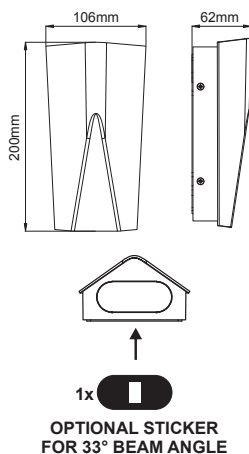

ΣΚΟΥΡΟ ΓΚΡΙ / DARK GREY

LG7210G	230V AC	11W	3000K	370lm	140° (33°)	Ra80	1/8	30000hrs