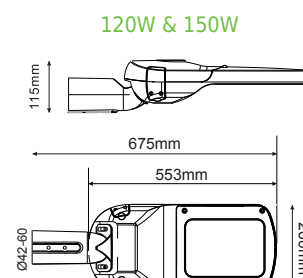

A
↑
G **C**

150Lm/W
FKPI / GREY (RAL9006)

Model	Power	Light Output	Beam Angle	Color Temp	Beam Spread	Beam Spread	Beam Spread	Beam Spread
NEXUS404050	40W	6000lm	80° x 150°	4000K	Ra70	1	72000hrs	
NEXUS604050	60W	9000lm						
NEXUS804050	80W	12000lm						
NEXUS1004050	100W	15000lm						
NEXUS1204050	120W	18000lm						
NEXUS1504050	150W	22500lm						

A
↑
G **B**

170Lm/W
FKPI / GREY (RAL9006)

Model	Power	Light Output	Beam Angle	Color Temp	Beam Spread	Beam Spread	Beam Spread	Beam Spread
NEXUS404070	40W	6800lm	80° x 150°	4000K	Ra70	1	72000hrs	
NEXUS604070	60W	10200lm						
NEXUS804070	80W	13600lm						
NEXUS1004070	100W	17000lm						
NEXUS1204070	120W	20400lm						
NEXUS1504070	150W	25500lm						

i Κατόπιν ζήτησης
Upon request :

- 3000K / 5000K / 5700K
- Class I & II
- TYPE II (50° x 150°)
- DIMMABLE 0-10V / DALI
- NEMA & Smart control system
- >72.000hrs
- 7 / 10 years warranty