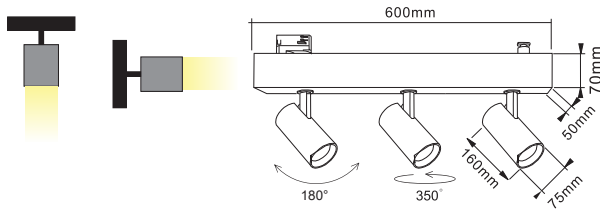

58W / Ra80
ΛΕΥΚΟ / WHITE

A+ G D 3000K
A+ G C 4000K
A+ G E 6500K

Icon: Bag	Icon: Lightning	Icon: Plug	Icon: Sun	Icon: Lightbulb	Icon: Triangle	Icon: Wave	Icon: Plug	Icon: Clock
TRIPLON5830W450	230V AC	58W	3000K	5240lm	35°	Ra80	3-PHASE	50000hrs (L80 B10)
TRIPLON5840W450			4000K	5500lm				
TRIPLON5865W450			6500K	5240lm				

MAYPO / BLACK

Icon: Bag	Icon: Lightning	Icon: Plug	Icon: Sun	Icon: Lightbulb	Icon: Triangle	Icon: Wave	Icon: Plug	Icon: Clock
TRIPLON5830B450	230V AC	58W	3000K	5240lm	35°	Ra80	3-PHASE	50000hrs (L80 B10)
TRIPLON5840B450			4000K	5500lm				
TRIPLON5865B450			6500K	5240lm