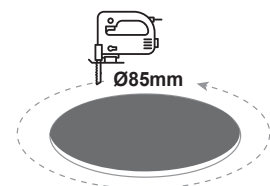

A
F 5W

ΝΙΚΕΛ ΜΑΤ ΣΤΡΟΓΓΥΛΟ / NICKEL MATT ROUND

VERA530RNMN	230V AC	5W	3000K	400lm	120°	Ra80	1/48	30000hrs
VERA540RNMN			4000K	410lm				

A
F 5W

ΛΕΥΚΟ ΤΕΤΡΑΓΩΝΟ / WHITE SQUARE

VERA530SW / N	230V AC	5W	3000K	400lm	120°	Ra80	1/48	30000hrs
VERA540SWN			4000K	410lm				

A
F 5W

ΝΙΚΕΛ ΜΑΤ ΤΕΤΡΑΓΩΝΟ / NICKEL MATT SQUARE

VERA530SNM	230V AC	5W	3000K	400lm	120°	Ra80	1/48	30000hrs
VERA560SNM			6000K	420lm				

VERA5**R

VERA8**R

VERA5**SWN

VERA5**SW
VERA5**SNM

3000K

	Center Beam LUX		Beam Width	
	V	H	V	H
2m	34.22 LUX	4.2m	4.2m	
4m	8.56 LUX	8.4m	8.4m	
6m	3.80 LUX	12.7m	12.6m	
8m	2.14 LUX	16.9m	16.9m	
10m	1.37 LUX	21.1m	21.1m	
12m	0.95 LUX	25.3m	25.3m	

Vert. Spread: 93.1   Horiz. Spread: 93.0

4000K

	Center Beam LUX		Beam Width	
	V	H	V	H
2m	37.93 LUX	4.3m	4.2m	
4m	9.48 LUX	8.5m	8.5m	
6m	4.21 LUX	12.8m	12.7m	
8m	2.37 LUX	17.0m	17.0m	
10m	1.52 LUX	21.3m	21.2m	
12m	1.05 LUX	25.6m	25.4m	

Vert. Spread: 93.7   Horiz. Spread: 93.4

6000K

	Center Beam LUX		Beam Width	
	V	H	V	H
2m	44.52 LUX	3.9m	3.8m	
4m	11.13 LUX	7.8m	7.7m	
6m	4.95 LUX	11.7m	11.5m	
8m	2.78 LUX	15.6m	15.3m	
10m	1.78 LUX	19.5m	19.2m	
12m	1.24 LUX	23.4m	23.0m	

Vert. Spread: 88.6   Horiz. Spread: 87.6