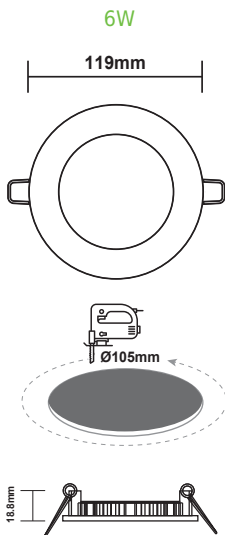

Height	Eavg,Emax	Diameter
1m	16.42, 163.28lx	311cm
2m	11.60, 40.82lx	622cm
3m	9.18, 18.14lx	933cm
4m	7.90, 10.20lx	1244cm
5m	7.88, 8.53lx	1554cm

Height	Eavg,Emax	Diameter
1m	119.66, 465.22lx	297cm
2m	29.90, 101.31lx	594cm
3m	13.29, 45.02lx	891cm
4m	7.47, 25.33lx	1188cm
5m	4.78, 16.21lx	1485cm

Height	Eavg,Emax	Diameter
1m	190.90, 640.63lx	296cm
2m	47.73, 160.16lx	590cm
3m	21.21, 71.18lx	885cm
4m	11.93, 40.04lx	1180cm
5m	7.64, 28.83lx	1475cm

Height	Eavg,Emax	Diameter
1m	208.28, 709.51lx	300cm
2m	52.07, 177.38lx	600cm
3m	23.14, 78.83lx	900cm
4m	13.02, 44.34lx	1200cm
5m	8.33, 28.38lx	1500cm