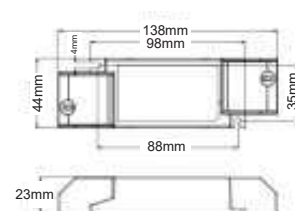

295 × 1195 × 33mm
ΛΕΥΚΟ ΠΑΡΑΛΛΗΛΟΓΡΑΜΜΟ / WHITE RECTANGLE

TREGO301202540	230V AC	25W	4000K	3600lm	90°	Ra80	1/8	50000hrs

295 × 1495 × 33mm
ΛΕΥΚΟ ΠΑΡΑΛΛΗΛΟΓΡΑΜΜΟ / WHITE RECTANGLE

TREGO301504040	230V AC	40W	4000K	5200lm	90°	Ra80	1/8	50000hrs

ΚΙΤ ΕΓΚΑΤΑΣΤΑΣΗΣ / INSTALLATION KITS

SPRINGKITN	Χωνευτό/ Recessed OTISN, ROVE, DEBA & TREGO LED PANEL
PENDKIT	Κρεμαστό / Pendant OTISN, ROVE, DEBA & TREGO LED PANEL

ALU

ΠΛΑΙΣΙΑ ΟΡΟΦΗΣ ΜΕ ΒΙΔΕΣ / CEILING FRAMES WITH SCREWS

FR306065	(300×600×65mm) LED PANEL OTIS3060, DEBA3060 & TREGO3060
FR606065	(600×600×65mm) LED PANEL OTIS6060, PILO6060, ROVE6060, DEBA6060 & TREGO6060
FR3012065	(300×1200×65mm) LED PANEL OTIS30120, PILO30120, DEBA30120 & TREGO30120
FR3015068	(300×1500×68mm) LED PANEL TREGO30150

CC44W3001050DALI	230V AC	max. 44W	LED COMPACT CC DRIVER DIP SWITCH 300-1050mA Output Voltage Range: 9-45VDC 300-900mA / 9-42VDC 950-1050mA

Συμβατότητα / Compatibility

ΦΩΤΙΣΤΙΚΟ / LUMINAIRE	DIMMABLE DRIVER
ROVE 36W	
TREGO 15W / 25W / 40W	
DEBA 20W / 30W	
OTIS 30W / 40W	

KGP

1-100% DIMMABLE PUSH BUTTON