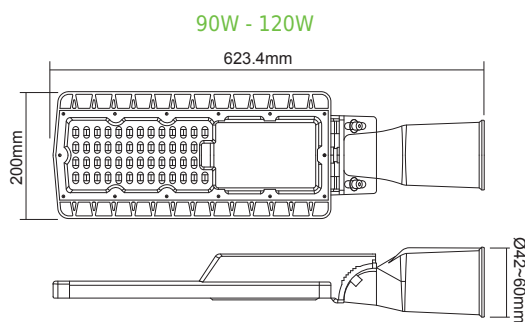

A+G C 30W/90W/120W **A+G D** 60W

FKPI / GREY (RAL9023)

BISE3040	230V AC	30W	4000K	4200lm	150° x 75°	Ra70	1/10	50000hrs
BISE6040		60W		8400lm				
BISE9040		90W		12600lm			1/6	
BISE12040		120W		16500lm				

**Κατόπιν ζήτησης
Upon request:**

- 3000K ~ 6000K
- Class I / II
- >50.000hrs
- Dimming (100W/120W)
- SPD 10/20kV