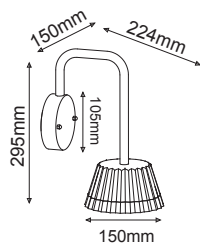

VIANA WALL

ΣΚΟΥΡΟ ΓΚΡΙ / DARK GREY

LG2122G	230V AC	10W	3000K	400lm	85°	Ra80	1/6	30000hrs