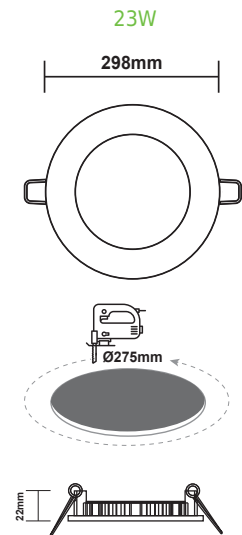

Height	Eavg,Emax	Diameter
1m	16.42, 163.28lx	311cm
2m	11.60, 40.82lx	622cm
3m	9.18, 18.14lx	933cm
4m	7.90, 10.20lx	1244cm
5m	7.88, 8.53lx	1554cm

Height	Eavg,Emax	Diameter
1m	119.66, 465.22lx	297cm
2m	29.90, 101.31lx	594cm
3m	13.29, 45.02lx	891cm
4m	7.47, 25.33lx	1188cm
5m	4.78, 16.21lx	1485cm

Height	Eavg,Emax	Diameter
1m	190.90, 640.63lx	296cm
2m	47.73, 160.16lx	590cm
3m	21.21, 71.18lx	885cm
4m	11.93, 40.04lx	1180cm
5m	7.64, 28.83lx	1475cm

Height	Eavg,Emax	Diameter
1m	208.28, 709.51lx	300cm
2m	52.07, 177.38lx	600cm
3m	23.14, 78.83lx	900cm
4m	13.02, 44.34lx	1200cm
5m	8.33, 28.38lx	1500cm