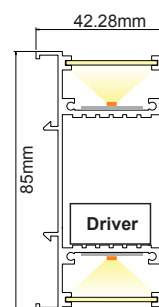

NIC

WALL WASHER

TRIDONIC

- ALU
- PC
- 230V
- SMD
- 5
- Ra80
- IP20
- 120°
- LT 75%

DRIVER IN

(EM)

3hrs
EMERGENCY KIT

(DIM)

1-100%
DIMMABLE PUSH BUTTON

(APP)

CASAMBI READY
Applications

A B

ECONOMY SERIES

~195lm/w | 72.000hrs (L80 B10)

NIC212**EC	580mm	2x12W	** 30 → 3000K ** 40 → 4000K ** 65 → 6500K	3000K / 4000K / 6500K
NIC218**EC	860mm	2x18W		2x1870lm / 2x1970lm / 2x1970lm
NIC224**EC	1140mm	2x24W		2x2800lm / 2x2950lm / 2x2950lm
NIC230**EC	1420mm	2x30W		2x3740lm / 2x3940lm / 2x3940lm
NIC235**EC	1700mm	2x35W		2x4670lm / 2x4920lm / 2x4920lm
NIC241**EC	1980mm	2x41W		2x5610lm / 2x5910lm / 2x5910lm
				2x6450lm / 2x6890lm / 2x6890lm