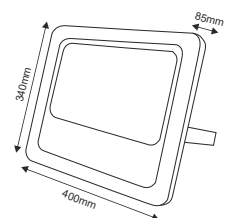

SVIDE

SVIDE

Προβολέας με Φ/Β πάνελ
Smart solar flood luminaire

10m
1-30pcs

- ALU
- GLS
- SMD
- DRIVER IN
- BATTERY IN
- IP66
- ΦΩΤΙΣΤΙΚΟ LUMINAIRE
- ΜΠΑΤΑΡΙΑ BATTERY

2-3 ΗΜΕΡΕΣ ΑΥΤΟΝΟΜΙΑ
DAYS AUTONOMY

MAYPO / BLACK

🔒	⚡	🌀	☀️	🔋 Li-Fe	🖥️	🏠	📶	📦	🕒
SV2560	☀️	*25W	6000K	3.2V/6Ah	6V/12W	120°	Ra70	1/10	30000hrs
SV6060		*60W		3.2V/18Ah	6V/25W			1/6	
SV10060		*100W		3.2V/24Ah	6V/30W			1/4	
SV20060		*200W		3.2V/30Ah	6V/40W			1/2	
SV30060		*300W		3.2V/45Ah	6V/50W			1/5	

*LED PCB Wattage

i • 3hrs | 5hrs | 8hrs → Auto Dimming

- SV2560: 350x290x17mm
- SV6060: 350x530x17mm
- SV10060: 350x600x25mm
- SV20060: 670x445x25mm
- SV30060: 670x530x25mm

Συμπεριλαμβάνεται / Included

SV30060