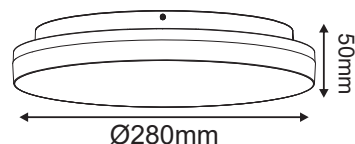

NEW

PLAFE

Φωτιστικό οροφής
Ceiling Luminaire

ΛΕΥΚΟ / WHITE

PLAFE24CCTR	230V AC	24W	3000K 4000K 6500K	2400lm	120°	Ra80	1/10	25000hrs

ΛΕΥΚΟ / WHITE

PLAFE24CCTRMIC	230V AC	24W	3000K 4000K 6500K	2400lm	120°	Ra80	1/10	25000hrs

PLAFE → PRE SETUP 4000K

OFF

3000K / 4000K / 6500K

ON