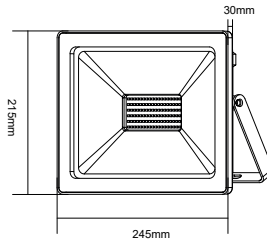

70W

Height	AVR E	CENTER E	Diameter
1.50m	339.49lx	1684.34lx	437.89cm
2.00m	190.96lx	609.83lx	583.85cm
4.00m	47.74lx	152.46lx	1167.70cm
4.50m	37.72lx	129.46lx	1233.67cm
6.00m	21.22lx	97.76lx	1751.95cm

100W