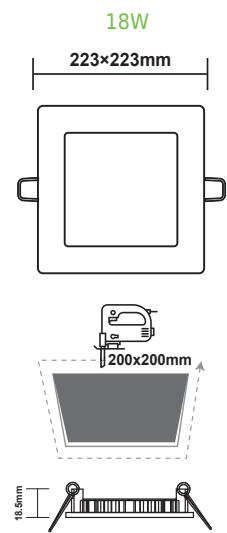

Height	Eavg,Emax	Diameter
1m	16.42, 163.28lx	311cm
2m	11.60, 40.82lx	622cm
3m	9.18, 18.14lx	933cm
4m	7.90, 10.20lx	1244cm
5m	7.88, 8.53lx	1554cm

Height	Eavg,Emax	Diameter
1m	119.66, 465.22lx	297cm
2m	29.90, 101.31lx	594cm
3m	13.29, 45.02lx	891cm
4m	7.47, 25.33lx	1188cm
5m	4.78, 16.21lx	1485cm

Height	Eavg,Emax	Diameter
1m	190.90, 640.63lx	296cm
2m	47.73, 160.16lx	590cm
3m	21.21, 71.18lx	885cm
4m	11.93, 40.04lx	1180cm
5m	7.64, 28.83lx	1475cm

Height	Eavg,Emax	Diameter
1m	208.28, 709.51lx	300cm
2m	52.07, 177.38lx	600cm
3m	23.14, 78.83lx	900cm
4m	13.02, 44.34lx	1200cm
5m	8.33, 28.38lx	1500cm