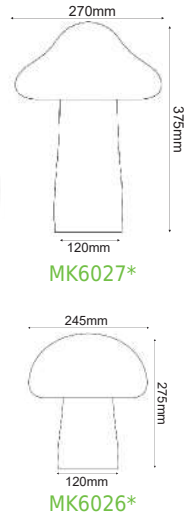

CEMENT

	⚡	☔	☀️	💡	📐	📶	📦	🕒
MK6026W	230V AC	10W	3000K	850lm	120°	Ra80	1	30000hrs
MK6026B								
MK6027W								
MK6027B								

CHARES POST

CEMENT

	⚡	☔	☀️	💡	📐	📶	📦	🕒
MK019W-510	230V AC	5W	3000K	150lm	210°	Ra80	1	30000hrs
MK019B-510				130lm