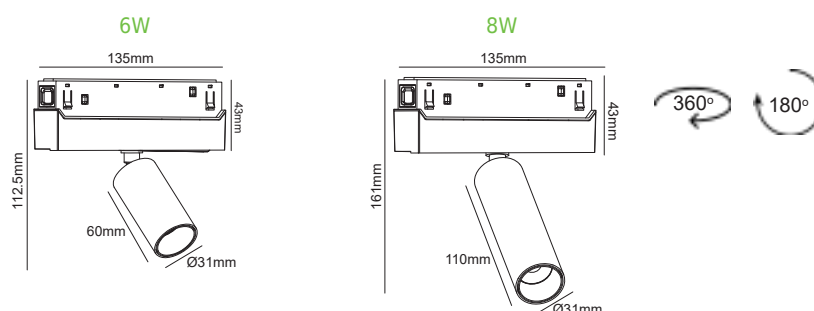

MAYPO / BLACK

Icon: Lock	Icon: Lightning	Icon: Umbrella	Icon: Sun	Icon: Light bulb	Icon: Triangle	Icon: Wave	Icon: Beam spread	Icon: Clock
HUBEM630B	48V DC	6W	3000K	600lm	24°	Ra90	Ø31x60 mm	30000hrs
HUBEM640B			4000K	640lm				
HUBEM830B		8W	3000K	800lm				
HUBEM840B			4000K	850lm				