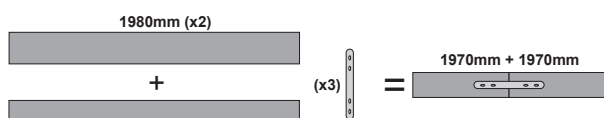

ERGCONECT180 → 3.00€ / 180° Netto
-20mm μήκος ανά ένωση / length per connection