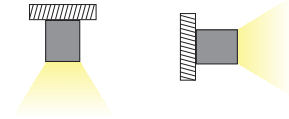

DORA

DORA

- PC
- PC
- SMD LM80
- DRIVER IN
- IK08
- IP65
- 30cm
- 2
- 5%
- A↑G F

Icon: Lock	Icon: Lightning	Icon: Umbrella	Icon: Sun	Icon: Light Bulb	Icon: Mountain	Icon: Wave	Icon: Box	Icon: Clock
DORA1030W	230V AC	10W	3000K	900lm	110°	Ra80	1/50	30000hrs
DORA1040W			4000K	930lm				
DORA1060W			6000K	950lm				
DORA2030W		20W	3000K	1700lm				
DORA2040W			4000K	1750lm				
DORA2060W			6000K	1800lm				

Icon: Lock	Icon: Lightning	Icon: Umbrella	Icon: Sun	Icon: Light Bulb	Icon: Mountain	Icon: Wave	Icon: Box	Icon: Clock
DORA1030B	230V AC	10W	3000K	900lm	110°	Ra80	1/50	30000hrs
DORA1040B			4000K	930lm				
DORA1060B			6000K	950lm				
DORA2030B		20W	3000K	1700lm				
DORA2040B			4000K	1750lm				
DORA2060B			6000K	1800lm