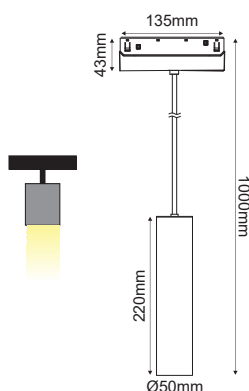

HUBE-P

48V MAGNETIC TRACK SYSTEM

HUBE-P

Κρεμαστό φωτιστικό ράγας
Pendant track luminaire

- ALU
- PC
- COB LM80
- DRIVER IN
- III
- IP20
- 3

OSRAM

ΛΕΥΚΟ / WHITE

Model	Voltage	Power	Color Temp	Lumen	Beam Angle	Beam Spread	Beam Diameter	Life Span
HUBEP930W	48V DC	9W	3000K	950lm	36°	Ra90	Ø50x220	30000hrs
HUBEP940W			4000K	1030lm				

MAYPO / BLACK

Model	Voltage	Power	Color Temp	Lumen	Beam Angle	Beam Spread	Beam Diameter	Life Span
HUBEP930B	48V DC	9W	3000K	950lm	36°	Ra90	Ø50x220	30000hrs
HUBEP940B			4000K	1030lm