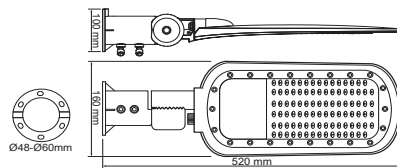

FKPI / GREY (RAL7016)

NORD2040			20W		2800lm				
NORD4040			40W		5600lm			1/6	
NORD6040		230V AC	60W	4000K	8400lm	140° x 90°	Ra70		50000hrs
NORD10040			100W		14000lm				
NORD15040			150W		20250lm			1/4	
NORD20040			200W		27000lm				

40W