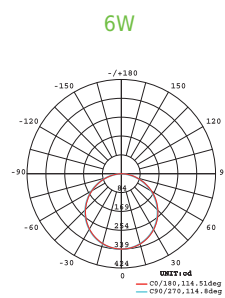

Height	Eavg,Emax	Diameter
1m	16.42, 163.28lx	311cm
2m	11.60, 40.82lx	622cm
3m	9.18, 18.14lx	933cm
4m	7.90, 10.20lx	1244cm
5m	7.88, 8.53lx	1554cm

Height	Eavg,Emax	Diameter
1m	119.66, 465.22lx	297cm
2m	29.90, 101.31lx	594cm
3m	13.29, 45.02lx	891cm
4m	7.47, 25.33lx	1188cm
5m	4.78, 16.21lx	1485cm

Height	Eavg,Emax	Diameter
1m	190.90, 640.63lx	296cm
2m	47.73, 160.16lx	590cm
3m	21.21, 71.18lx	885cm
4m	11.93, 40.04lx	1180cm
5m	7.64, 28.83lx	1475cm

Height	Eavg,Emax	Diameter
1m	208.28, 709.51lx	300cm
2m	52.07, 177.38lx	600cm
3m	23.14, 78.83lx	900cm
4m	13.02, 44.34lx	1200cm
5m	8.33, 28.38lx	1500cm