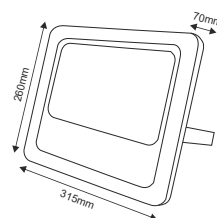

SVIDE

SVIDE

Προβολέας με Φ/Β πάνελ
Smart solar flood luminaire

10m
1-30pcs

- ALU
- GLS
- SMD
- DRIVER IN
- BATTERY IN
- IP66
- ΦΩΤΙΣΤΙΚΟ LUMINAIRE
- ΜΠΑΤΑΡΙΑ BATTERY

2-3 ΗΜΕΡΕΣ ΑΥΤΟΝΟΜΙΑ
DAYS AUTONOMY

MAYPO / BLACK

🔒	⚡	🌀	☀️	🔋 Li-Fe	🖥️	🏠	📶	📦	🕒
SV2560	☀️	*25W	6000K	3.2V/6Ah	6V/12W	120°	Ra70	1/10	30000hrs
SV6060		*60W		3.2V/18Ah	6V/25W			1/6	
SV10060		*100W		3.2V/24Ah	6V/30W			1/4	
SV20060		*200W		3.2V/30Ah	6V/40W			1/2	
SV30060		*300W		3.2V/45Ah	6V/50W			1/5	

*LED PCB Wattage

i • 3hrs | 5hrs | 8hrs → Auto Dimming

- SV2560: 350x290x17mm
- SV6060: 350x530x17mm
- SV10060: 350x600x25mm
- SV20060: 670x445x25mm
- SV30060: 670x530x25mm

Συμπεριλαμβάνεται / Included

SV10060