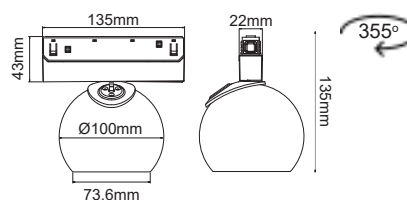

IONA

Φωτιστικό ράγας
Track luminaire

- ALU
- PMMA
- COB LM80
- DRIVER IN
- IP20

AEYKO / WHITE

Model	Power	Beam Angle	Color Temp	Lumen	Beam Spread	Quality	Dimensions	Life
IONA1230W	48V DC	12W	3000K	1000lm	36°	Ra90	Ø100x135 mm	30000hrs
IONA1240W			4000K	1050lm				

MAYPO / BLACK

Model	Power	Beam Angle	Color Temp	Lumen	Beam Spread	Quality	Dimensions	Life
IONA1230B	48V DC	12W	3000K	1000lm	36°	Ra90	Ø100x135 mm	30000hrs
IONA1240B			4000K	1050lm