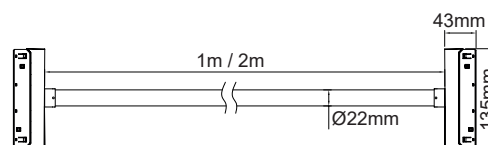

ΛΕΥΚΟ / WHITE

Icon	Power	Temp	Beam	Light	Beam	Beam	Beam	Beam
🔒	⚡ 48V DC	📏 20W	☀️ 3000K	💡 1500lm	📐 360°	📶 Ra90	📏 Ø22x1000 mm	🕒 30000hrs
			☀️ 4000K	💡 1550lm				
		📏 40W	☀️ 3000K	💡 3000lm				
			☀️ 4000K	💡 3100lm				

ΜΑΥΡΟ / BLACK

Icon	Power	Temp	Beam	Light	Beam	Beam	Beam	Beam
🔒	⚡ 48V DC	📏 20W	☀️ 3000K	💡 1500lm	📐 360°	📶 Ra90	📏 Ø22x1000 mm	🕒 30000hrs
			☀️ 4000K	💡 1550lm				
		📏 40W	☀️ 3000K	💡 3000lm				
			☀️ 4000K	💡 3100lm				

KIT ΕΓΚΑΤΑΣΤΑΣΗΣ / INSTALLATION KITS

Icon	Icon
🔒	✍️
COSMOPKW	Λευκός ματ μαγνητικός αντάπτορας +2m ατσάλινη ντίζα με κλιπ Black magnetic adaptor +2m steel wire with clip COSMO20*W, COSMO40*W
COSMOPKB	Μαύρος ματ μαγνητικός αντάπτορας +2m ατσάλινη ντίζα με κλιπ Black magnetic adaptor +2m steel wire with clip COSMO20*B, COSMO40*B