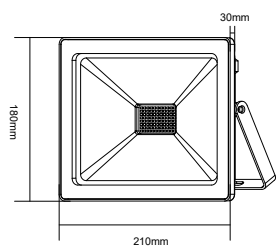

70W

Height	AVR E	CENTER E	Diameter
1.50m	339.49lx	1684.34lx	437.89cm
2.00m	190.96lx	609.83lx	583.85cm
4.00m	47.74lx	152.46lx	1167.70cm
4.50m	37.72lx	129.46lx	1233.67cm
6.00m	21.22lx	97.76lx	1751.95cm

100W