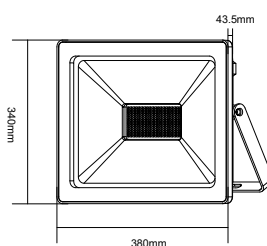

1m	1807.4766lx	246.03cm
2m	451.71192lx	492.05cm
3m	200.8529.6lx	738.08cm
4m	112.9297.9lx	984.11cm
5m	72.27190.7lx	1230.14cm
6m	50.19132.4lx	1476.16cm
7m	36.8797.27lx	1722.19cm
8m	28.2374.47lx	1968.22cm
9m	22.3158.84lx	2214.24cm
10m	18.0747.66lx	2460.27cm

200W

1m	2252.6223lx	247.39cm
2m	563.01556lx	494.78cm
3m	250.2691.5lx	742.17cm
4m	140.7389.0lx	989.56cm
5m	90.07248.9lx	1236.95cm
6m	62.55172.9lx	1484.34cm
7m	45.96127.0lx	1731.73cm
8m	35.1997.24lx	1979.12cm
9m	27.8076.83lx	2226.51cm
10m	22.5262.23lx	2473.91cm