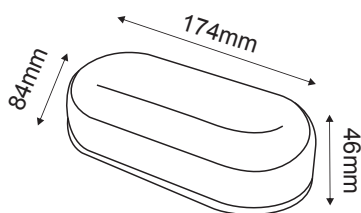

- PC
- PC
- SMD LM80
- DRIVER IN
- IK08
- IP66
- 45cm
- 2
- 5%
- A↑G F

AEYKO / WHITE

MINA1230	230V AC	12W	3000K	1020lm	180°	Ra80	1/50	30000hrs
MINA1240			4000K	1070lm				
MINA1260			6000K	1110lm