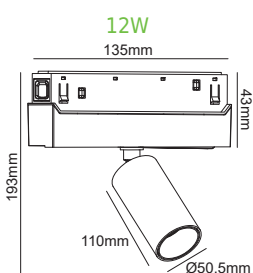

12W 7W & 20W

AEYKO / WHITE

Lock	Power	Beam Angle	Color Temp	Lumen	Beam Spread	Beam Angle	Beam Angle	Beam Angle	Life
HUBE730W HUBE740W HUBE1230W HUBE1240W HUBE2030W HUBE2040W	48V DC	7W	3000K	550lm	36°	Ra90	Ø50x90 mm	30000hrs	
			4000K	600lm					
		12W	3000K	750lm					
			4000K	800lm					
		20W	3000K	1400lm					
			4000K	1450lm					

MAYPO / BLACK

Lock	Power	Beam Angle	Color Temp	Lumen	Beam Spread	Beam Angle	Beam Angle	Beam Angle	Life
HUBE730B HUBE740B HUBE1230B HUBE1240B HUBE2030B HUBE2040B	48V DC	7W	3000K	550lm	36°	Ra90	Ø50x90 mm	30000hrs	
			4000K	600lm					
		12W	3000K	750lm					
			4000K	800lm					
		20W	3000K	1400lm					
			4000K	1450lm