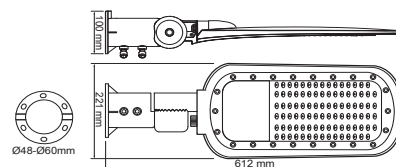

FKPI / GREY (RAL7016)

NORD2040			20W		2800lm				
NORD4040			40W		5600lm			1/6	
NORD6040		230V AC	60W	4000K	8400lm	140° x 90°	Ra70		50000hrs
NORD10040			100W		14000lm				
NORD15040			150W		20250lm			1/4	
NORD20040			200W		27000lm				

200W