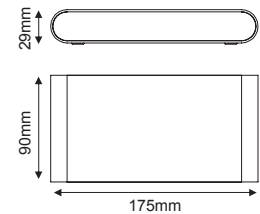

⚡	☔	☀️	🌞	⚙️	📶	📦	🕒
LG2632G	230V AC	11W	3000K	570lm	60°	Ra80	1/20	30000hrs
LG2632W								
LG2632R