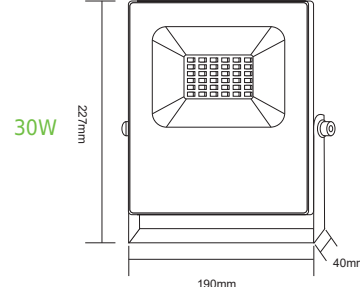

Height	AVR E	CENTER E	Diameter
1.50m	339.49lx	1684.34lx	437.89cm
2.00m	190.96lx	609.83lx	583.85cm
4.00m	47.74lx	152.46lx	1167.70cm
4.50m	37.72lx	129.46lx	1233.67cm
6.00m	21.22lx	97.76lx	1751.95cm

Height	AVR E	CENTER E	Diameter
1.50m	416.51lx	1331.21lx	434.79cm
2.00m	234.22lx	749.80lx	579.72cm
4.00m	58.57lx	187.20lx	1159.46cm
4.50m	46.28lx	147.93lx	1304.37cm
6.00m	26.03lx	83.20lx	1739.16cm

1m	1807.4766lx	246.03cm
2m	451.71192lx	492.05cm
3m	200.8529.6lx	738.08cm
4m	112.9297.9lx	984.11cm
5m	72.27190.7lx	1230.14cm
6m	50.19132.4lx	1476.16cm
7m	36.8797.27lx	1722.19cm
8m	28.2374.47lx	1968.22cm
9m	22.3158.84lx	2214.24cm
10m	18.0747.66lx	2460.27cm

1m	2252.6223lx	247.39cm
2m	563.01556lx	494.78cm
3m	250.2691.5lx	742.17cm
4m	140.7389.0lx	989.56cm
5m	90.07248.9lx	1236.95cm
6m	62.55172.9lx	1484.34cm
7m	45.96127.0lx	1731.73cm
8m	35.1997.24lx	1979.12cm
9m	27.8076.83lx	2226.51cm
10m	22.5262.23lx	2473.91cm

H(m)	E0(lx)	Dh/Dv_B(m)	S_B(sq.m)	Eav_B(lx)
10.0	94.81	31.25/30.79	759.2	14.42
20.0	23.70	62.51/61.58	3036.9	3.61
30.0	10.53	93.76/92.36	6833.1	1.60
40.0	5.93	125.07/123.15	12147.7	0.90
50.0	3.79	156.27/153.94	18980.7	0.58

H(m)	E0(lx)	Dh/Dv_B(m)	S_B(sq.m)	Eav_B(lx)
10.0	113.15	30.92/31.16	784.0	31.91
20.0	28.29	62.84/62.32	3136.0	7.98
30.0	12.57	92.75/93.48	7056.0	3.55
40.0	7.07	123.67/124.64	12544.1	1.99
50.0	4.53	154.59/155.81	19600.1	1.28

RGBW

30W