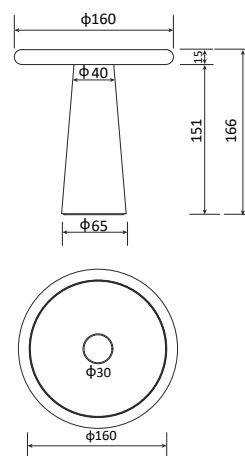

10-100%

OFF→50%→100%

2 x 3.7V / 2.2Ah Li-ion

EPISTAR

ΣΚΟΥΡΟ ΓΚΡΙ / DARK GREY

LG630G		3W	3000K	150lm	180°	Ra80	1/4	50% LIGHTING → 16h 100% LIGHTING → 8h
LG630GSOL								50% LIGHTING → 10h 100% LIGHTING → 8h

MARTA

3.7V / 4.4Ah Li-ion

MAYPO MAT / MATT BLACK

LG8001		2W	CCT 2200K-3000K	190lm	335°	Ra80	1/6	50% LIGHTING → 14h 100% LIGHTING → 7h