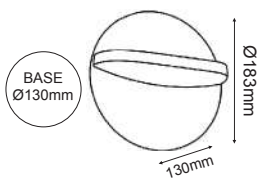

ΣΚΟΥΡΟ ΓΚΡΙ / DARK GREY

LG1057G	230V AC	16W	3000K	790lm	120°	Ra80	1/8	30000hrs