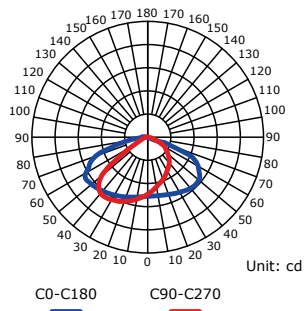

FKPI / GREY (RAL7016)

NORD2040			20W		2800lm				
NORD4040			40W		5600lm			1/6	
NORD6040		230V AC	60W	4000K	8400lm	140° x 90°	Ra70		50000hrs
NORD10040			100W		14000lm				
NORD15040			150W		20250lm			1/4	
NORD20040			200W		27000lm