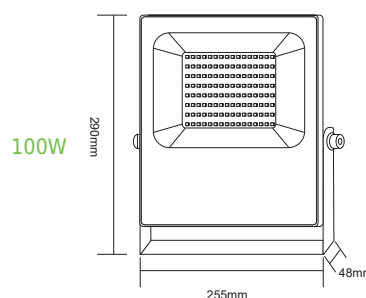

Height	AVR E	CENTER E	Diameter
1.50m	339.49lx	1684.34lx	437.89cm
2.00m	190.96lx	609.83lx	583.85cm
4.00m	47.74lx	152.46lx	1167.70cm
4.50m	37.72lx	129.46lx	1233.67cm
6.00m	21.22lx	97.76lx	1751.95cm

Height	AVR E	CENTER E	Diameter
1.50m	416.51lx	1331.21lx	434.79cm
2.00m	234.22lx	749.80lx	579.72cm
4.00m	58.57lx	187.20lx	1159.46cm
4.50m	46.28lx	147.93lx	1304.37cm
6.00m	26.03lx	83.20lx	1739.16cm

1m	1807.4766lx	246.03cm
2m	451.71192lx	492.05cm
3m	200.8529.6lx	738.08cm
4m	112.9297.9lx	984.11cm
5m	72.27190.7lx	1230.14cm
6m	50.19132.4lx	1476.16cm
7m	36.8797.27lx	1722.19cm
8m	28.2374.47lx	1968.22cm
9m	22.3158.84lx	2214.24cm
10m	18.0747.66lx	2460.27cm

1m	2252.6223lx	247.39cm
2m	563.01556lx	494.78cm
3m	250.2691.5lx	742.17cm
4m	140.7389.0lx	989.56cm
5m	90.07248.9lx	1236.95cm
6m	62.55172.9lx	1484.34cm
7m	45.96127.0lx	1731.73cm
8m	35.1997.24lx	1979.12cm
9m	27.8076.83lx	2226.51cm
10m	22.5262.23lx	2473.91cm

H(m)	E0(lx)	Dh/Dv_B(m)	S_B(sq.m)	Eav_B(lx)
10.0	94.81	31.25/30.79	759.2	14.42
20.0	23.70	62.51/61.58	3036.9	3.61
30.0	10.53	93.76/92.36	6833.1	1.60
40.0	5.93	125.07/123.15	12147.7	0.90
50.0	3.79	156.27/153.94	18980.7	0.58

H(m)	E0(lx)	Dh/Dv_B(m)	S_B(sq.m)	Eav_B(lx)
10.0	113.15	30.92/31.16	784.0	31.91
20.0	28.29	62.84/62.32	3136.0	7.98
30.0	12.57	92.75/93.48	7056.0	3.55
40.0	7.07	123.67/124.64	12544.1	1.99
50.0	4.53	154.59/155.81	19600.1	1.28

RGBW

100W