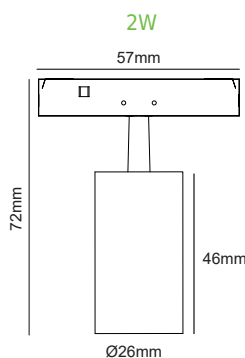

24V MAGNETIC TRACK SYSTEM

ΣΤΡΟΓΓΥΛΟ / ROUND

ΑΜΜΩΔΕΣ ΜΑΥΡΟ / SANDY BLACK

Model	Power	Temp	Beam	Beam	Beam	Beam	Beam	Beam
THUBE130B	24V DC	1W	3000K	80lm	24°	Ra90	Ø12x22 mm	50000hrs
THUBE140B			4000K	85lm			Ø26x46 mm	
THUBE230B		2W	3000K	180lm			Ø26x46 mm	
THUBE240B			4000K	190lm				
THUBE530B		5W	3000K	510lm			Ø35.5x55 mm	
THUBE540B			4000K	530lm				

ΤΕΤΡΑΓΩΝΟ / SQUARE

ΑΜΜΩΔΕΣ ΜΑΥΡΟ / SANDY BLACK

Model	Power	Temp	Beam	Beam	Beam	Beam	Beam	Beam
THUBE130BS	24V DC	1W	3000K	80lm	24°	Ra90	12x12x22 mm	50000hrs
THUBE140BS			4000K	85lm