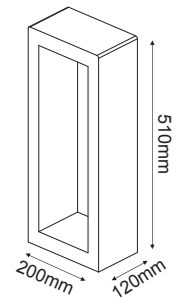

⚡	☔	☀️	💡	📐	📶	📦	🕒
MK019W-510	230V AC	5W	3000K	150lm	210°	Ra80	1	30000hrs
MK019B-510				130lm