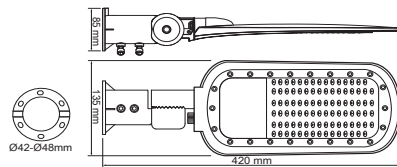

FKPI / GREY (RAL7016)

NORD2040			20W		2800lm				
NORD4040			40W		5600lm			1/6	
NORD6040		230V AC	60W	4000K	8400lm	140° x 90°	Ra70		50000hrs
NORD10040			100W		14000lm				
NORD15040			150W		20250lm			1/4	
NORD20040			200W		27000lm				

20W