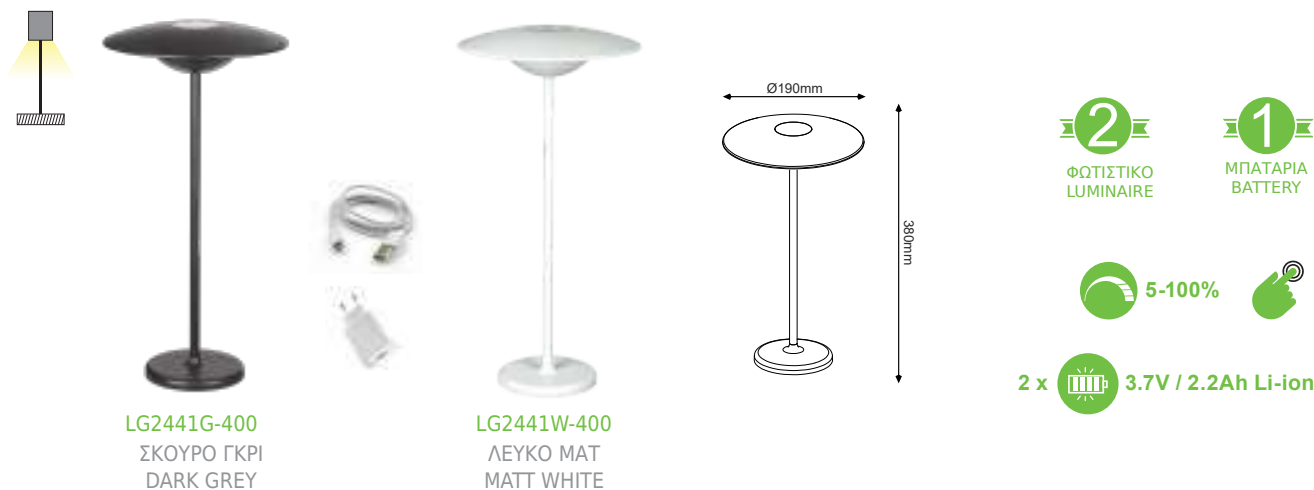

TAVO

LG2441G-400
ΣΚΟΥΡΟ ΓΚΡΙ
DARK GREY

LG2441W-400
ΛΕΥΚΟ ΜΑΤ
MATT WHITE

ALU PC SMD LM80 DRIVER IN BATTERY IN IP54

LG2441W-400		2W	3000K	260lm	83°	Ra80	1/10	50% LIGHTING → 14h 100% LIGHTING → 7h
LG2441G-400