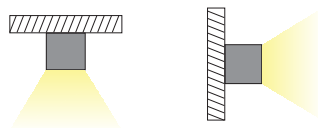

STORM

STORM NEW

Προβολέας με Φ/Β πάνελ & αισθητήρα κίνησης
Smart solar sensor flood luminaire

*2-3 ΗΜΕΡΕΣ ΑΥΤΟΝΟΜΙΑ
DAYS AUTONOMY

- ABS
- PC
- SMD LM80
- 6m / 120°
- DRIVER IN
- BATTERY IN
- IP54
- 2

MAYPO / BLACK

Model	Power	Beam Angle	Light Output	Battery	Input	Mounting	Beam Spread	Beam Angle	Beam Spread	Beam Angle
STORM840	8W	120°	1000Lm	3.7V/2Ah Li-ion	5.5V/1.2W	120°	120°	120°	120°	120°
STORM1240	12W	120°	1600Lm	3.7V/4.4Ah Li-ion	5.5V/2.3W	120°	120°	120°	120°	120°

i *Εξαρτάται από το επίπεδο φόρτισης της μπαταρίας / Depends on battery charging level