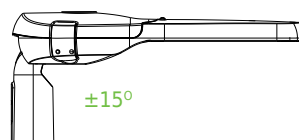

A
↑
G **C**

150Lm/W
FKPI / GREY (RAL9006)

Model	Power	Light Output	Beam Angle	Color Temp	Beam Spread	Beam Spread	Beam Spread	Beam Spread
NEXUS404050	40W	6000lm	80° x 150°	4000K	Ra70	1	72000hrs	
NEXUS604050	60W	9000lm						
NEXUS804050	80W	12000lm						
NEXUS1004050	100W	15000lm						
NEXUS1204050	120W	18000lm						
NEXUS1504050	150W	22500lm						

A
↑
G **B**

170Lm/W
FKPI / GREY (RAL9006)

Model	Power	Light Output	Beam Angle	Color Temp	Beam Spread	Beam Spread	Beam Spread	Beam Spread
NEXUS404070	40W	6800lm	80° x 150°	4000K	Ra70	1	72000hrs	
NEXUS604070	60W	10200lm						
NEXUS804070	80W	13600lm						
NEXUS1004070	100W	17000lm						
NEXUS1204070	120W	20400lm						
NEXUS1504070	150W	25500lm						

i Κατόπιν ζήτησης
Upon request :

- 3000K / 5000K / 5700K
- Class I & II
- TYPE II (50° x 150°)
- DIMMABLE 0-10V / DALI
- NEMA & Smart control system
- >72.000hrs
- 7 / 10 years warranty