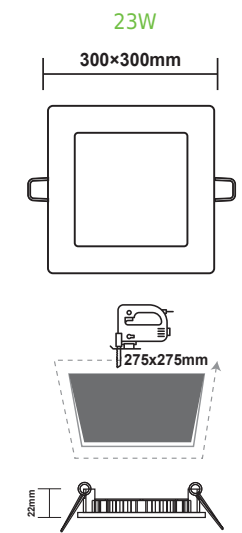

Height	Eavg,Emax	Diameter
1m	16.42, 163.28lx	311cm
2m	11.60, 40.82lx	622cm
3m	9.18, 18.14lx	933cm
4m	7.90, 10.20lx	1244cm
5m	7.88, 8.53lx	1554cm

Height	Eavg,Emax	Diameter
1m	119.66, 465.22lx	297cm
2m	29.90, 101.31lx	594cm
3m	13.29, 45.02lx	891cm
4m	7.47, 25.33lx	1188cm
5m	4.78, 16.21lx	1485cm

Height	Eavg,Emax	Diameter
1m	190.90, 640.63lx	296cm
2m	47.73, 160.16lx	590cm
3m	21.21, 71.18lx	885cm
4m	11.93, 40.04lx	1180cm
5m	7.64, 28.83lx	1475cm

Height	Eavg,Emax	Diameter
1m	208.28, 709.51lx	300cm
2m	52.07, 177.38lx	600cm
3m	23.14, 78.83lx	900cm
4m	13.02, 44.34lx	1200cm
5m	8.33, 28.38lx	1500cm