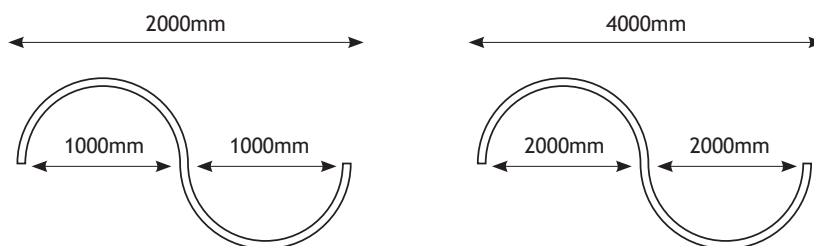

"S" SHAPE
HIGH OUTPUT SERIES

~190lm/w | 72.000hrs (L80 B10)

				 3000K / 4000K / 6500K
YORK278**HO1S	Ø1000mm	2x78W	** 30 → 3000K ** 40 → 4000K	2x14260lm / 2x14930lm / 2x14930lm
YORK2164**HO2S	Ø2000mm	2x164W	** 65 → 6500K	2x29850lm / 2x31360lm / 2x31360lm

"C" CIRCULAR
HIGH OUTPUT SERIES

~190lm/w | 72.000hrs (L80 B10)

				 3000K / 4000K / 6500K
YORK278**HO1C	Ø1000mm	2x78W	** 30 → 3000K	2x14260lm / 2x14930lm / 2x14930lm
YORK2164**HO2C	Ø2000mm	2x164W	** 40 → 4000K	2x29850lm / 2x31360lm / 2x31360lm
YORK2249**HO3C	Ø3000mm	2x249W	** 65 → 6500K	2x45480lm / 2x47790lm / 2x47790lm

YORK ΕΞΑΡΤΗΜΑΤΑ / ACCESSORIES

MCP1805390	180° Σύνδεσμος / Connector	1 set - 4 pcs

YORK278**HO1S

YORK2164**HO2S