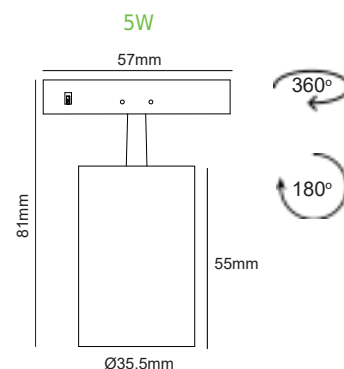

24V MAGNETIC TRACK SYSTEM

ΣΤΡΟΓΓΥΛΟ / ROUND

ΑΜΜΩΔΕΣ ΜΑΥΡΟ / SANDY BLACK

Model	Power	Temp	Beam	Beam	Beam	Beam	Beam	Beam
THUBE130B	24V DC	1W	3000K	80lm	24°	Ra90	Ø12x22 mm	50000hrs
THUBE140B			4000K	85lm			Ø26x46 mm	
THUBE230B		2W	3000K	180lm			Ø26x46 mm	
THUBE240B			4000K	190lm				
THUBE530B		5W	3000K	510lm			Ø35.5x55 mm	
THUBE540B			4000K	530lm				

ΤΕΤΡΑΓΩΝΟ / SQUARE

ΑΜΜΩΔΕΣ ΜΑΥΡΟ / SANDY BLACK

Model	Power	Temp	Beam	Beam	Beam	Beam	Beam	Beam
THUBE130BS	24V DC	1W	3000K	80lm	24°	Ra90	12x12x22 mm	50000hrs
THUBE140BS			4000K	85lm