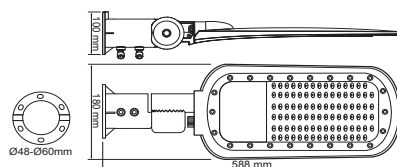

FKPI / GREY (RAL7016)

NORD2040			20W		2800lm				
NORD4040			40W		5600lm			1/6	
NORD6040		230V AC	60W	4000K	8400lm	140° x 90°	Ra70		50000hrs
NORD10040			100W		14000lm				
NORD15040			150W		20250lm			1/4	
NORD20040			200W		27000lm				

60W