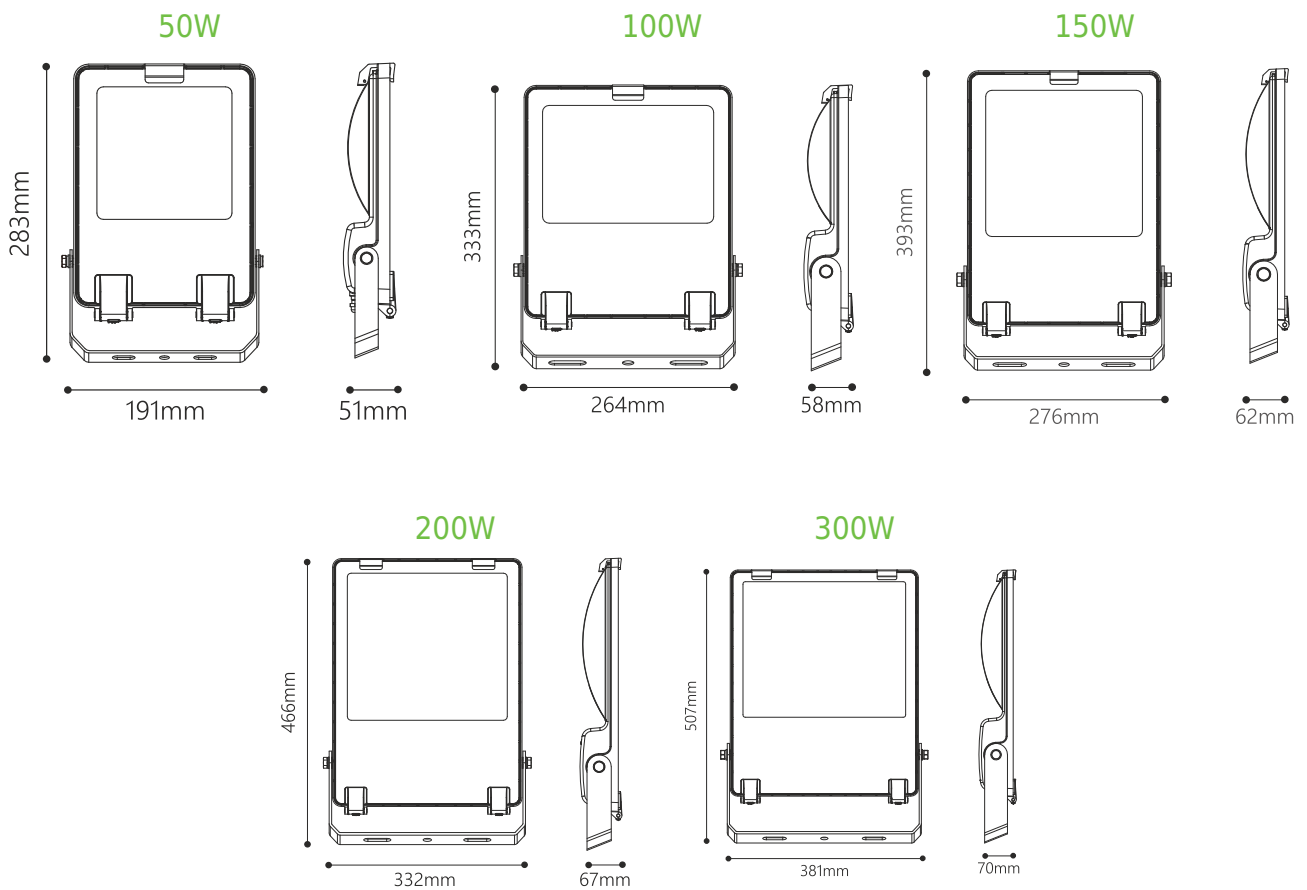

i Κατόπιν ζήτησης / Upon request: Γωνία δέσμης: 30° / 60° / 90°

i Ανοίγει χωρίς εργαλεία / Tool free opening