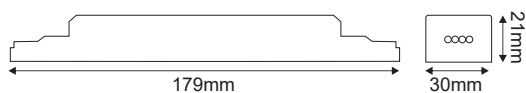

TRIDONIC EMERGENCY KITS

IP20 **5**

89800558	EM CONVERTER LED BASIC | cells2 NiCd/NiMH | 60/180min 10-54V | 100.000hrs nominal life