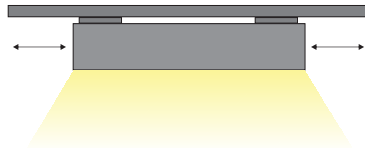

(4W)

4-wires
3 phase
(+5.00€ netto)

(APP)

CASAMBI
Applications
CASAMBI READY

(PIR)

84°