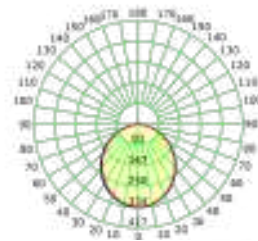

(EM)

3hrs
EMERGENCY KIT

(DIM)

1-100%
DIMMABLE PUSH BUTTON

(APP)

CASAMBI READY
Applications