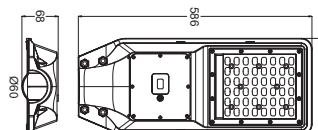

150W & 200W

Αυτόματη φόρτιση
κατά την διάρκεια της ημέρας
Automatic charging at daytime

Αυτόματη λειτουργία ημέρας - νύχτας
με χρονοδιακόπτη
Automatic day-night function by timer