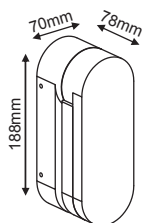

EPISTAR

ΣΚΟΥΡΟ ΓΚΡΙ / DARK GREY

LG1874G	230V AC	10W	3000K	660lm	97°	Ra80	1/10	30000hrs