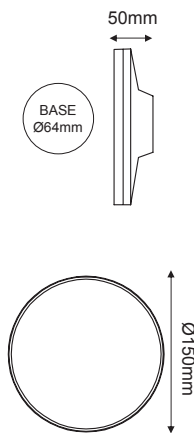

POLLA-R

ALU
PC
SMD LM80
DRIVER IN
IP54
2
EDISON
A↑G

ΣΚΟΥΡΟ ΓΚΡΙ / DARK GREY

LG2801G	230V AC	8W	3000K	450lm	110°	Ra80	1/20	30000hrs