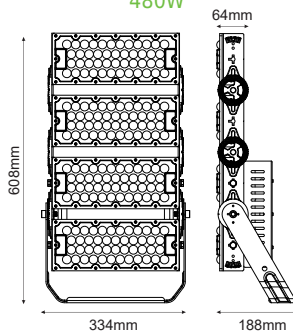

5.5Kg

480W

10Kg

720W