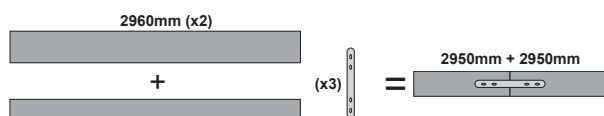

ERGCONNECT180 → 3.00€ / 180° Netto
-20mm μήκος ανά ένωση / length per connection