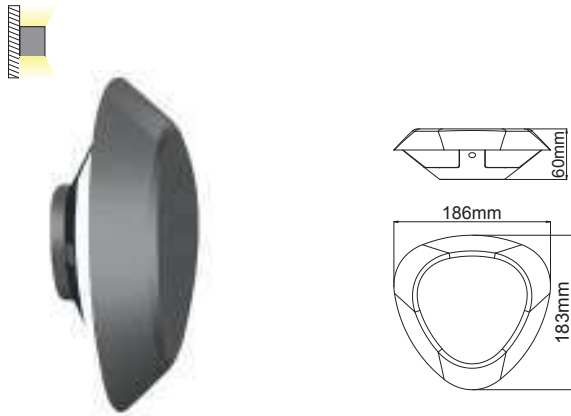

BERKA WALL

ΣΚΟΥΡΟ ΓΚΡΙ / DARK GREY

LG3804G	230V AC	7W	3000K	520lm	330°	Ra80	1/16	30000hrs

BERKA POST