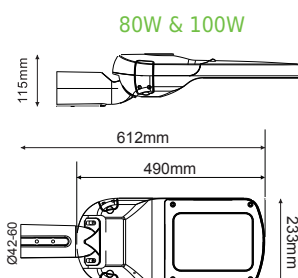

A
↑
G **C**

150Lm/W
FKPI / GREY (RAL9006)

Model	Power	Light Output	Beam Angle	Color Temp	Beam Spread	Beam Spread	Beam Spread	Beam Spread
NEXUS404050	40W	6000lm	80° x 150°	4000K	Ra70	1	72000hrs	
NEXUS604050	60W	9000lm						
NEXUS804050	80W	12000lm						
NEXUS1004050	100W	15000lm						
NEXUS1204050	120W	18000lm						
NEXUS1504050	150W	22500lm						

A
↑
G **B**

170Lm/W
FKPI / GREY (RAL9006)

Model	Power	Light Output	Beam Angle	Color Temp	Beam Spread	Beam Spread	Beam Spread	Beam Spread
NEXUS404070	40W	6800lm	80° x 150°	4000K	Ra70	1	72000hrs	
NEXUS604070	60W	10200lm						
NEXUS804070	80W	13600lm						
NEXUS1004070	100W	17000lm						
NEXUS1204070	120W	20400lm						
NEXUS1504070	150W	25500lm						

i Κατόπιν ζήτησης
Upon request :

- 3000K / 5000K / 5700K
- Class I & II
- TYPE II (50° x 150°)
- DIMMABLE 0-10V / DALI
- NEMA & Smart control system
- >72.000hrs
- 7 / 10 years warranty