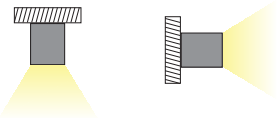

MINA

- PC
- PC
- SMD LM80
- DRIVER IN
- IK08
- IP66
- 45cm
- 2
- 5%
- A↑G F

AEYKO / WHITE

MINA1230	230V AC	12W	3000K	1020lm	180°	Ra80	1/50	30000hrs
MINA1240			4000K	1070lm				
MINA1260			6000K	1110lm