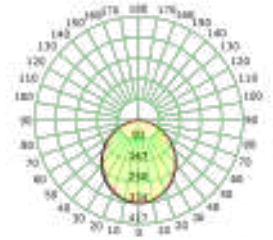

(EM)

3hrs
EMERGENCY KIT

(DIM)

1-100%
DIMMABLE PUSH BUTTON

(PIR)

84°
SENSOR IR

(APP)

CASAMBI READY
Applications