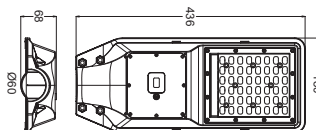

50W & 100W