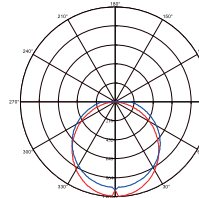

ΛΕΥΚΟ / WHITE

NOMINAL SERIES

TETE1830	230V AC	18W	3000K	1700lm	120°		1/20	30000hrs
TETE1840			4000K	1800lm				
TETE1865			6500K					
TETE3630		36W	3000K	3400lm				
TETE3640			4000K	3600lm				
TETE3665			6500K					
TETE4530		45W	3000K	4200lm				
TETE4540			4000K	4500lm				
TETE4565			6500K					

Συμπεριλαμβάνονται
Included

i

max. 450W

18W

36W

45W