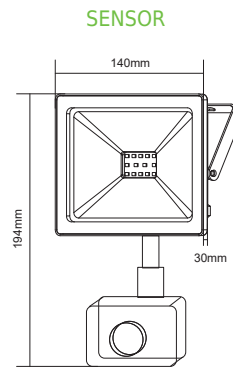

Height	AVR Σ	CEPTEK Σ	Diameter
1.50m	184.97lx	475.77lx	372.80cm
2.00m	104.05lx	267.62lx	497.06cm
4.00m	26.01lx	66.90lx	994.13cm
4.50m	20.55lx	52.86lx	1118.39cm
6.00m	11.56lx	29.74lx	1491.19cm

50W