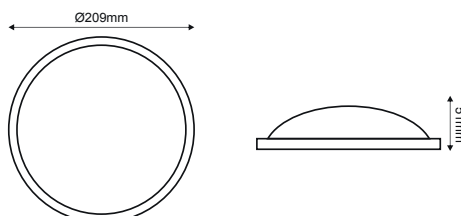

DARIA2030B	230V AC	20W	3000K	1700lm	110°	Ra80	1/40	30000hrs
DARIA2040B			4000K	1750lm				
DARIA2060B			6000K	1800lm