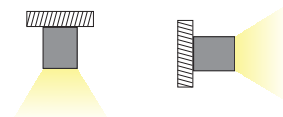

DARIA

- PC
- PC
- SMD LM80
- DRIVER IN
- IK08
- IP65
- 30cm
- 2
- 5%

DARIA2030W	230V AC	20W	3000K	1700lm	110°	Ra80	1/40	30000hrs
DARIA2040W			4000K	1750lm				
DARIA2060W			6000K	1800lm				

DARIA2030B	230V AC	20W	3000K	1700lm	110°	Ra80	1/40	30000hrs
DARIA2040B			4000K	1750lm				
DARIA2060B			6000K	1800lm