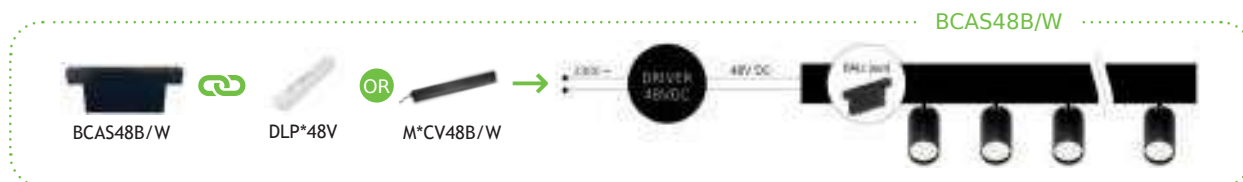

BCAS48B	48V DC	10W	max. 64 pcs 8 group	143 x 18 x 58mm	Μαύρο / Black	50000hrs
BCAS48W					Λευκό / White	
BC48DA				180 x 42 x 25mm	-