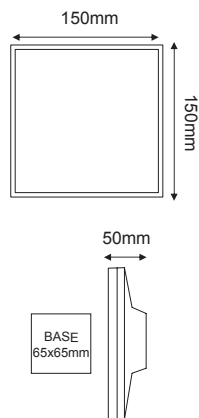

POLLA-S

ALU
PC
SMD LM80
DRIVER IN
IP54
2
EDISON
A↑F

ΣΚΟΥΡΟ ΓΚΡΙ / DARK GREY

LG2802G	230V AC	8W	3000K	450lm	110°	Ra80	1/20	30000hrs