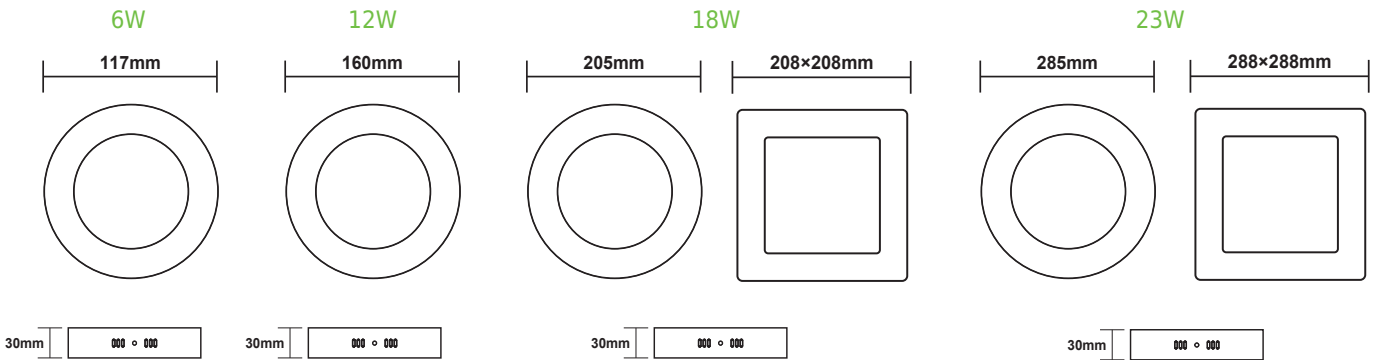

KIRON

KIRON

Χωνευτό φωτιστικό
Recessed luminaire