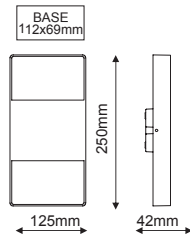

ALU GLS SMD LM80 DRIVER IN IP54 2 EDISON A↑G F

ΣΚΟΥΡΟ ΓΚΡΙ / DARK GREY

LG2362G	230V AC	8W	3000K	320lm	120°	Ra80	1/20	30000hrs