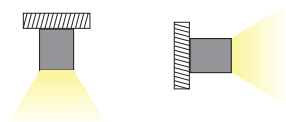

MADA

- PC
- PC
- SMD LM80
- DRIVER IN
- IK08
- IP66
- 45cm
- 2
- 5%

ΛΕΥΚΟ / WHITE

MADA1230	230V AC	12W	3000K	1020lm	180°	Ra80	1/50	30000hrs
MADA1240			4000K	1070lm				
MADA1260			6000K	1110lm