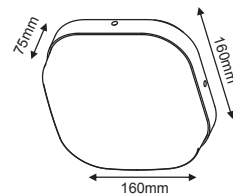

EPISTAR

ΣΚΟΡΠΟ ΓΚΡΙ / DARK GREY

LG3862G	230V AC	10W	3000K	170lm	67°	Ra80	1/10	30000hrs
LG3861G				630lm	120°