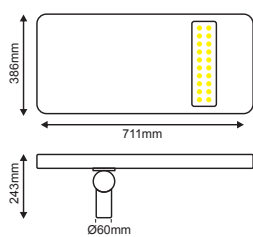

3 ΛΕΙΤΟΥΡΓΙΕΣ / FUNCTIONS

40W

Κατόπιν ζήτησης / Upon request
Εξατομικευμένη λειτουργία / Personalised customization