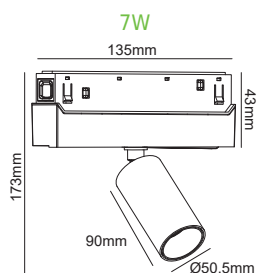

12W 7W & 20W

AEYKO / WHITE

Lock	Power	Beam Angle	Color Temp	Lumen	Beam Spread	Beam Angle	Beam Angle	Beam Angle	Life
HUBE730W HUBE740W HUBE1230W HUBE1240W HUBE2030W HUBE2040W	48V DC	7W	3000K	550lm	36°	Ra90	Ø50x90 mm	30000hrs	
			4000K	600lm					
		12W	3000K	750lm					
			4000K	800lm					
		20W	3000K	1400lm					
			4000K	1450lm					

MAYPO / BLACK

Lock	Power	Beam Angle	Color Temp	Lumen	Beam Spread	Beam Angle	Beam Angle	Beam Angle	Life
HUBE730B HUBE740B HUBE1230B HUBE1240B HUBE2030B HUBE2040B	48V DC	7W	3000K	550lm	36°	Ra90	Ø50x90 mm	30000hrs	
			4000K	600lm					
		12W	3000K	750lm					
			4000K	800lm					
		20W	3000K	1400lm					
			4000K	1450lm