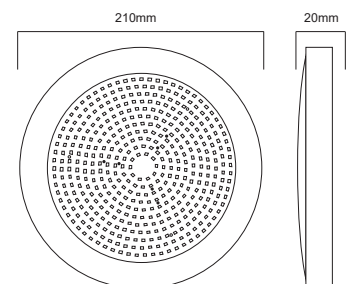

*Συμπεριλαμβάνεται η μπαταρία / Battery is included