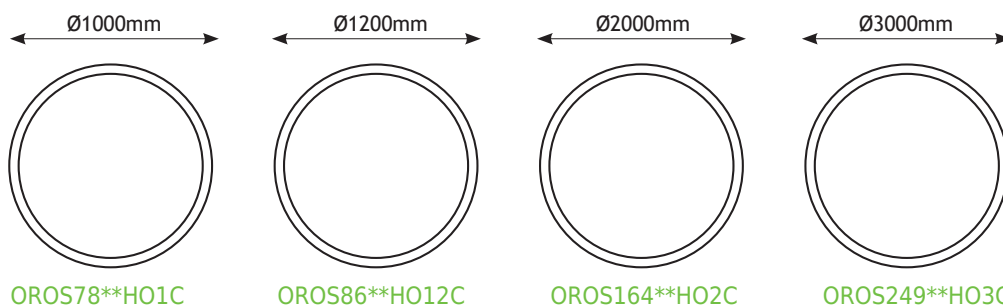

OROS78**HO1C

OROS86**HO12C

OROS164**HO2C

OROS249**HO3C

Τα τεχνικά στοιχεία του προϊόντος ενδέχεται να διαφέρουν από τα αναγραφόμενα +/- 10% και οι διαστάσεις +/- 1%
The technical data of the product may differ from the listed +/- 10% and dimensions +/- 1%