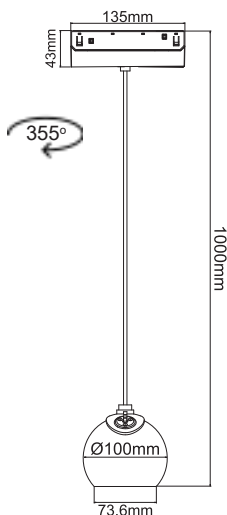

OSRAM

ΛΕΥΚΟ / WHITE

IONAP1230W	48V DC	12W	3000K	1000lm	36°	Ra90	Ø100 x1000mm	30000hrs
IONAP1240W			4000K	1050lm				

MAYPO / BLACK

IONAP1230B	48V DC	12W	3000K	1000lm	36°	Ra90	Ø100 x1000mm	30000hrs
IONAP1240B			4000K	1050lm