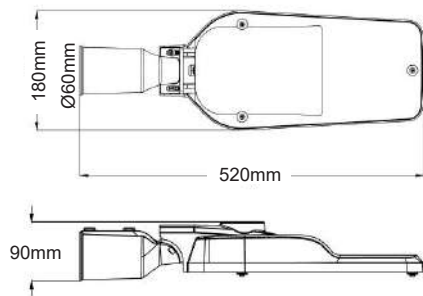

FKPI / GREY (RAL9023)

ALIX3040	230V AC	30W	4000K	4050lm	150° x 75°	Ra70	1/10	50000hrs
ALIX5040		50W		7000lm				
ALIX10040		100W		14000lm			1/6	
ALIX12040		120W		16800lm				

30W & 50W