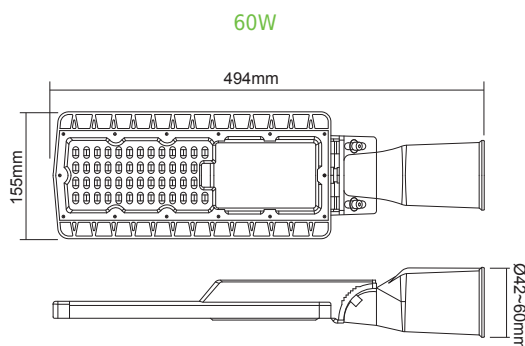

A+G C 30W/90W/120W **A+G D** 60W

FKPI / GREY (RAL9023)

BISE3040	230V AC	30W	4000K	4200lm	150° x 75°	Ra70	1/10	50000hrs
BISE6040		60W		8400lm				
BISE9040		90W		12600lm			1/6	
BISE12040		120W		16500lm				

**Κατόπιν ζήτησης
Upon request:**

- 3000K ~ 6000K
- Class I / II
- >50.000hrs
- Dimming (100W/120W)
- SPD 10/20kV