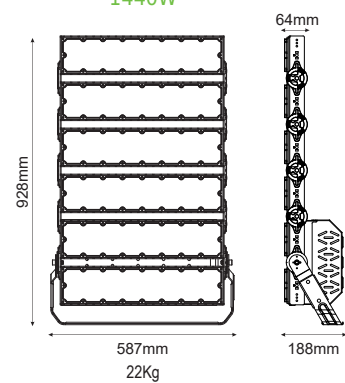

RIPGLAD	Στρογγυλή βάση περιστροφής / Round installation plate
LPGLAD	Δείκτης λέιζερ / Laser pointer
AGPGLAD2448	Αντιθαμβωτικό κάλυμμα / Anti-glare plate 240W & 480W
AGPGLAD72	Αντιθαμβωτικό κάλυμμα / Anti-glare plate 720W
AGPGLAD96	Αντιθαμβωτικό κάλυμμα / Anti-glare plate 960W
AGPGLAD120	Αντιθαμβωτικό κάλυμμα / Anti-glare plate 1200W
AGPGLAD144	Αντιθαμβωτικό κάλυμμα / Anti-glare plate 1440W

5.5Kg

720W

1440W

22Kg