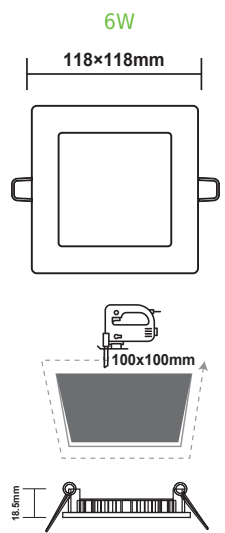

Height	Eavg,Emax	Diameter
1m	16.42, 163.28lx	311cm
2m	11.60, 40.82lx	622cm
3m	9.18, 18.14lx	933cm
4m	7.90, 10.20lx	1244cm
5m	7.88, 8.53lx	1554cm

Height	Eavg,Emax	Diameter
1m	119.66, 465.22lx	297cm
2m	29.90, 101.31lx	594cm
3m	13.29, 45.02lx	891cm
4m	7.47, 25.33lx	1188cm
5m	4.78, 16.21lx	1485cm

Height	Eavg,Emax	Diameter
1m	190.90, 640.63lx	296cm
2m	47.73, 160.16lx	590cm
3m	21.21, 71.18lx	885cm
4m	11.93, 40.04lx	1180cm
5m	7.64, 28.83lx	1475cm

Height	Eavg,Emax	Diameter
1m	208.28, 709.51lx	300cm
2m	52.07, 177.38lx	600cm
3m	23.14, 78.83lx	900cm
4m	13.02, 44.34lx	1200cm
5m	8.33, 28.38lx	1500cm