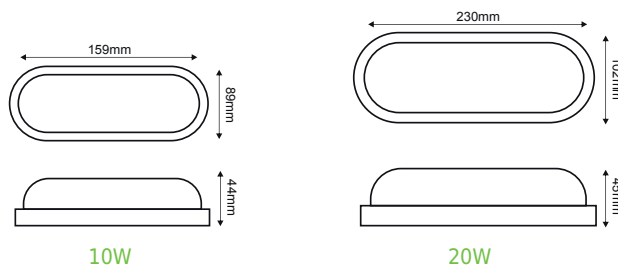

MAYPO / BLACK

Icon: Lock	Icon: Lightning	Icon: Umbrella	Icon: Sun	Icon: Light Bulb	Icon: Mountain	Icon: Wave	Icon: Box	Icon: Clock
DORA1030B	230V AC	10W	3000K	900lm	110°	Ra80	1/50	30000hrs
DORA1040B			4000K	930lm				
DORA1060B			6000K	950lm				
DORA2030B		20W	3000K	1700lm				
DORA2040B			4000K	1750lm				
DORA2060B			6000K	1800lm				