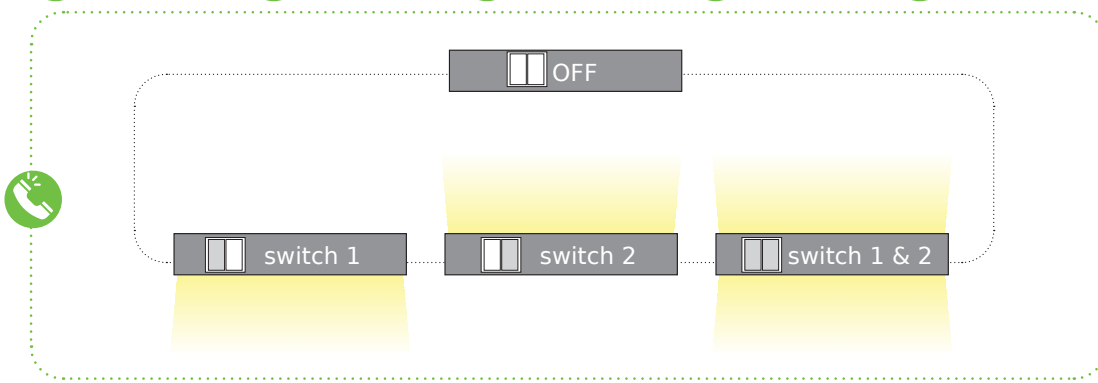

(EM)

3hrs
EMERGENCY KIT

(DIM)

1-100%
DIMMABLE PUSH BUTTON

(APP)

CASAMBI READY
Applications