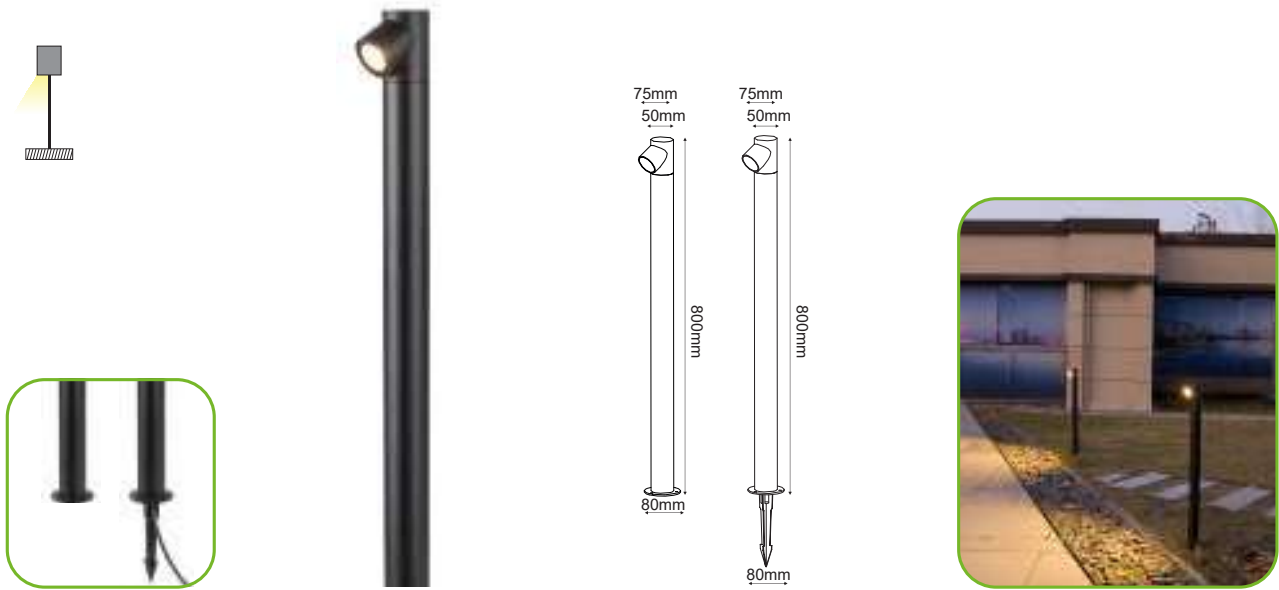

AVENO

- ALU
- GLS
- COB LM80
- DRIVER IN
- IP65
- 2

ΣΚΟΥΡΟ ΓΚΡΙ / DARK GREY

LG2371G-800	230V AC	5W	3000K	240lm	50°	Ra80	1/4	30000hrs