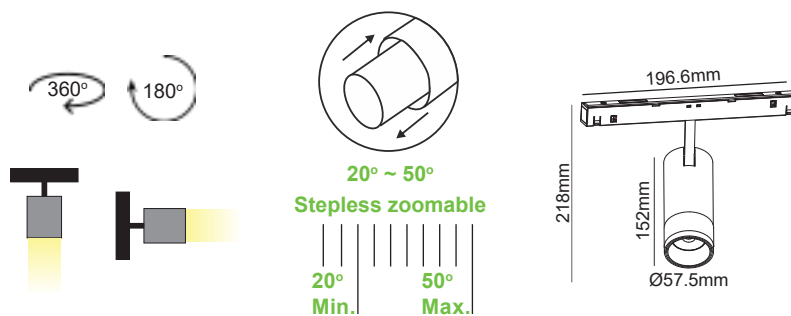

EDNA

Φωτιστικό ράγας
Track luminaire