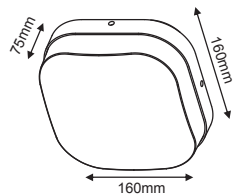

EPISTAR

ΣΚΟΡΠΟ ΓΚΡΙ / DARK GREY

LG1322G	230V AC	10W	3000K	560lm	138°	Ra80	1/10	30000hrs

FABIO

LG3861G

EPISTAR

ΣΚΟΡΠΟ ΓΚΡΙ / DARK GREY

LG3862G	230V AC	10W	3000K	170lm	67°	Ra80	1/10	30000hrs
LG3861G				630lm	120°