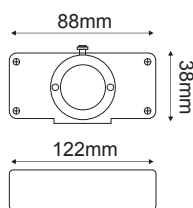

LED Strip - Blister Kit

4000K AAG G IP65 SMD 2835 30/m (3MKITNW) SMD 5050 30/m (3/5MKITRGB) 2 5% BLISTER PACKAGE

3MKITNW	230V AC	3W /m	4000K	~200 lm/m	3000mm	8mm	Ra80	≈10 cm	1/12	30000hrs					
*3MKITRGB		6W /m	RGB	-											
*5MKITRGB											5000mm	10mm	-	3 LED	1/10

*RGB remote control συμπεριλαμβάνεται με μπαταρία CR2025 / Included with battery CR2025