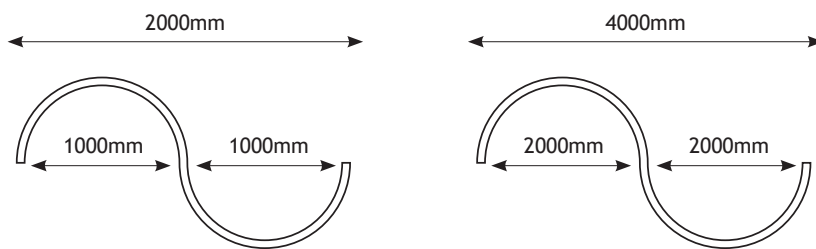

"S" SHAPE

HIGH OUTPUT SERIES

~190lm/w | 72.000hrs (L80 B10)

OROS78**HO1S	Ø1000mm	78W	** 30 → 3000K ** 40 → 4000K ** 65 → 6500K	3000K / 4000K / 6500K 14260lm / 14930lm / 14930lm
OROS164**HO2S	Ø2000mm	164W		29850lm / 31360lm / 31360lm

"C" CIRCULAR

HIGH OUTPUT SERIES

~190lm/w | 72.000hrs (L80 B10)

OROS78**HO1C	Ø1000mm	78W	** 30 → 3000K ** 40 → 4000K ** 65 → 6500K	3000K / 4000K / 6500K 14260lm / 14930lm / 14930lm
OROS86**HO12C	Ø1200mm	86W		15630lm / 16430lm / 16430lm
OROS164**HO2C	Ø2000mm	164W		29850lm / 31360lm / 31360lm
OROS249**HO3C	Ø3000mm	249W		45480lm / 47790lm / 47790lm

OROS ΕΞΑΡΤΗΜΑΤΑ / ACCESSORIES

MCP1806070	180° Σύνδεσμος / Connector	1 set - 3 pcs

OROS78**HO1S

OROS164**HO2S