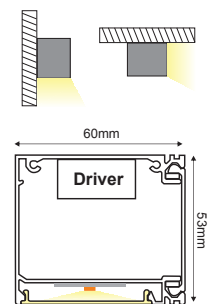

CALLA

WALL WASHER

- ALU
- PC
- 230V
- SMD
- Ra80
- 120°
- DRIVER IN
- IP20
- LT 75%
- 5

(EM)

3hrs

EMERGENCY KIT

(DIM)

1-100%

DIMMABLE PUSH BUTTON

(APP)

CASAMBI Applications

CASAMBI READY

B

ECONOMY SERIES

~195lm/w | 72.000hrs (L80 B10)

Icon	Length	Power	Color Temp	Beam Spread
  3000K / 4000K / 6500K	CALLA12**EC	580mm	12W	1870lm / 1970lm / 1970lm
	CALLA18**EC	860mm	18W	2800lm / 2950lm / 2950lm
	CALLA24**EC	1140mm	24W	3740lm / 3940lm / 3940lm
	CALLA30**EC	1420mm	30W	4670lm / 4920lm / 4920lm
	CALLA35**EC	1700mm	35W	5610lm / 5910lm / 5910lm
	CALLA41**EC	1980mm	41W	6450lm / 6890lm / 6890lm
	CALLA47**EC	2260mm	47W	7480lm / 7880lm / 7880lm
	CALLA53**EC	2540mm	53W	8410lm / 8860lm / 8860lm
	CALLA59**EC	2820mm	59W	9350lm / 9850lm / 9850lm

D

*NOMINAL MODE HIGH EFFICIENCY SERIES

~175lm/w | 50.000hrs (L70 F10)

Icon	Length	Power	Color Temp	Beam Spread
  3000K	CALLA830NMBS	580mm	8W	1410lm
	CALLA1230NMBS	860mm	12W	2100lm
	CALLA1630NMBS	1140mm	16W	2820lm
	CALLA1830NMBS	1280mm	18W	3170lm
	CALLA2030NMBS	1420mm	20W	3530lm
	CALLA2430NMBS	1700mm	24W	4220lm
	CALLA2630NMBS	1840mm	26W	4580lm
	CALLA2830NMBS	1980mm	28W	4930lm
	CALLA3230NMBS	2260mm	32W	5630lm
	CALLA3630NMBS	2540mm	36W	6340lm
CALLA4230NMBS	2960mm	42W	7400lm	

*Σταδιακή κατάργηση / Phase out