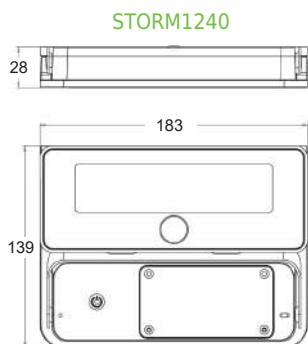

STORM

STORM NEW

Προβολέας με Φ/Β πάνελ & αισθητήρα κίνησης
Smart solar sensor flood luminaire

*2-3 ΗΜΕΡΕΣ ΑΥΤΟΝΟΜΙΑ
DAYS AUTONOMY

- ABS
- PC
- SMD LM80
- 6m / 120°
- DRIVER IN
- BATTERY IN
- IP54
- 2

MAYPO / BLACK

Model	Power	Beam Angle	Light Output	Battery	Input	Mounting	Beam Spread	Beam Angle	Beam Spread	Beam Angle
STORM840	8W	120°	1000Lm	3.7V/2Ah Li-ion	5.5V/1.2W	120°	120°	120°	120°	120°
STORM1240	12W	120°	1600Lm	3.7V/4.4Ah Li-ion	5.5V/2.3W	120°	120°	120°	120°	120°

i *Εξαρτάται από το επίπεδο φόρτισης της μπαταρίας / Depends on battery charging level

SENSOR MODE

Mode 1:

100% output for 18s when someone passes, turning off without person.

Mode 2:

100% output for 18s when someone passes, 30-50 lumen without person.

CONSTANT LIGHTING MODE

Mode 3:

Fixed 30-50 lumen output.

SLEEP MODE

Mode 4:

Turn off.