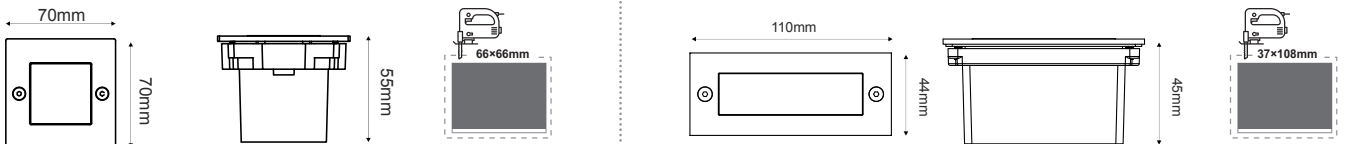

PAS230GS	230V AC	2W	3000K	90lm	120°	Ra80	1/50	30000hrs
PAS260GS			6000K	100lm				
PAS230GP			3000K	90lm				
PAS260GP			6000K	100lm				

PAS230RS	230V AC	2W	3000K	90lm	120°	Ra80	1/50	30000hrs
PAS260RS			6000K	100lm				
PAS230RP			3000K	90lm				
PAS260RP			6000K	100lm				

PAS230NMS	230V AC	2W	3000K	90lm	120°	Ra80	1/50	30000hrs
PAS260NMS			6000K	100lm				
PAS230NMP			3000K	90lm				
PAS260NMP			6000K	100lm				

STL+PC