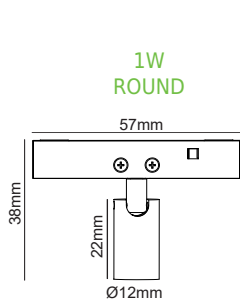

24V MAGNETIC TRACK SYSTEM

ΣΤΡΟΓΓΥΛΟ / ROUND

ΑΜΜΩΔΕΣ ΜΑΥΡΟ / SANDY BLACK

Model	Power	Temp	Beam	Beam	Beam	Beam	Beam	Beam
THUBE130B	24V DC	1W	3000K	80lm	24°	Ra90	Ø12x22 mm	50000hrs
THUBE140B			4000K	85lm			Ø26x46 mm	
THUBE230B		2W	3000K	180lm			Ø26x46 mm	
THUBE240B			4000K	190lm				
THUBE530B		5W	3000K	510lm			Ø35.5x55 mm	
THUBE540B			4000K	530lm				

ΤΕΤΡΑΓΩΝΟ / SQUARE

ΑΜΜΩΔΕΣ ΜΑΥΡΟ / SANDY BLACK

Model	Power	Temp	Beam	Beam	Beam	Beam	Beam	Beam
THUBE130BS	24V DC	1W	3000K	80lm	24°	Ra90	12x12x22 mm	50000hrs
THUBE140BS			4000K	85lm