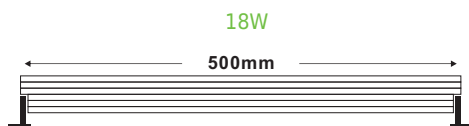

NOCTURA

Γραμμικός προβολέας
Wall washer luminaire

LED WALL WASHER LUMINAIRES

ΓΚΡΙ / GREY

Icon: Lock	Icon: Lightning	Icon: Gauge	Icon: Sun	Icon: Light	Icon: Triangle	Icon: Wave	Icon: Box	Icon: Clock
NOC1830	230V AC	18W	3000K	1350lm	15° x 60°	Ra80	1/24	30000hrs
NOC1840			4000K	1530lm				
NOC3630		36W	3000K	2520lm			1/12	
NOC3640			4000K	2880lm