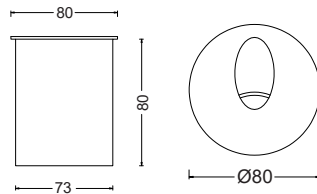

MIRON

Ø120mm

53mm

ALU

PC

HIGH POWER
LM80

DRIVER
IN

IP65

2 CREE

ΣΚΟΥΡΟ ΓΚΡΙ / DARK GREY

🔒	⚡	☔	☀️	🌞	📐	📶	📦	🕒
LG5104G	230V AC	4W	3000K	30lm	18°	Ra80	1/16	30000hrs

CICLOP

Ø80

Ø73-78mm

ALU

PC

HIGH POWER
LM80

DRIVER
IN

IP65

2 CREE

ΣΚΟΥΡΟ ΓΚΡΙ / DARK GREY

🔒	⚡	☔	☀️	🌞	📐	📶	📦	🕒
LG721130G	230V AC	3W	3000K	55lm	15°	Ra80	1/20	30000hrs
LG721140G			4000K	58lm				

Διαθέτει κατ'επιλογήν
Installation box included