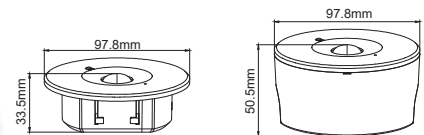

LYR NEW

Φωτιστικό ασφαλείας - εφεδρικού
Emergency luminaire

3 ΩΡΕΣ ΑΥΤΟΝΟΜΙΑ
HOURS AUTONOMY

LiFePO4 3.2V 1500mAh

LYR160	230V AC	1.2W	6000K	150lm	145°	Ra80	1/75	30000hrs

- Μη συνεχούς λειτουργίας / Non-maintained function
- Επιπλέον φακός διαδρόμου / Extra corridor lens 160X65°
- Κουμπί δοκιμής / Test Button
- Χωνευτή εγκατάσταση / Recessed installation

KIT ΕΓΚΑΤΑΣΤΑΣΗΣ / INSTALLATION KITS

LYR160SUR	Κυτίο επίτοιχης εγκατάστασης / Installation wall box LYR160