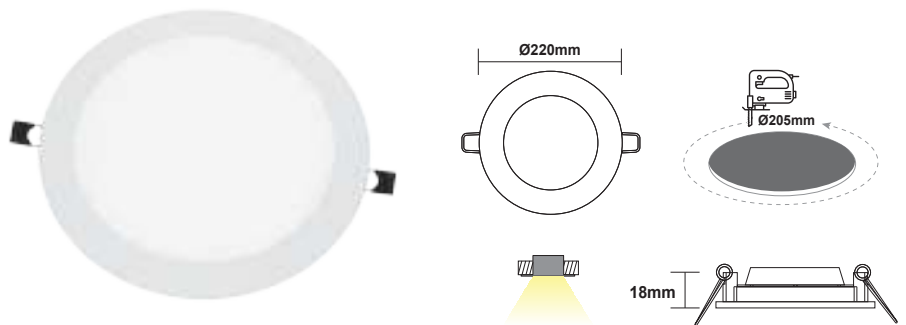

- ALU
- PS
- SMD LM80
- DRIVER OUT
- IP20
- 2
- A G F

ΛΕΥΚΟ ΣΤΡΟΓΓΥΛΟ / WHITE ROUND

Icon	Icon	Icon	Icon	Icon	Icon	Icon	Icon	Icon
KIRON2240RW	230V AC	22W	4000K	2350lm	120°	Ra80	1/20	30000hrs
KIRON2265RW			6500K	2400lm