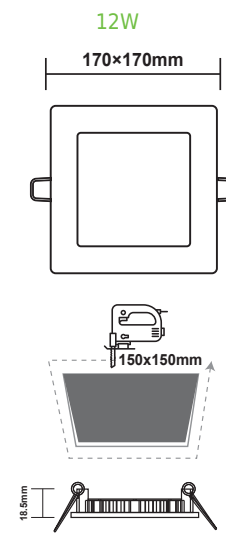

Height	Eavg,Emax	Diameter
1m	16.42, 163.28lx	311cm
2m	11.60, 40.82lx	622cm
3m	9.18, 18.14lx	933cm
4m	7.90, 10.20lx	1244cm
5m	7.88, 8.53lx	1554cm

Height	Eavg,Emax	Diameter
1m	119.66, 465.22lx	297cm
2m	29.90, 101.31lx	594cm
3m	13.29, 45.02lx	891cm
4m	7.47, 25.33lx	1188cm
5m	4.78, 16.21lx	1485cm

Height	Eavg,Emax	Diameter
1m	190.90, 640.63lx	296cm
2m	47.73, 160.16lx	590cm
3m	21.21, 71.18lx	885cm
4m	11.93, 40.04lx	1180cm
5m	7.64, 28.83lx	1475cm

Height	Eavg,Emax	Diameter
1m	208.28, 709.51lx	300cm
2m	52.07, 177.38lx	600cm
3m	23.14, 78.83lx	900cm
4m	13.02, 44.34lx	1200cm
5m	8.33, 28.38lx	1500cm