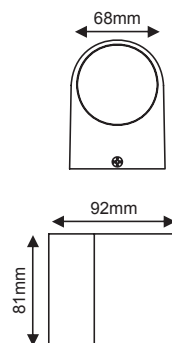

LG2201G	230V AC	4W	3000K	230lm	40°	Ra80	1/20	30000hrs	
LG2201W									

ALBI