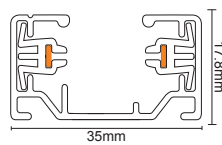

ΡΑΓΕΣ & ΕΞΑΡΤΗΜΑΤΑ / TRACK & ACCESSORIES (1-PHASE)

ΓΚΡΙ / GREY

2W1MG	Ράγα / Track 1m
2W2MG	Ράγα / Track 2m
2W3MGG	Ράγα / Track 3m
2WIG	Ενδιάμεσος σύνδεσμος / Middle connector
2WLG	90° Σύνδεσμος / Connector
2WTG	Σύνδεσμος / Connector
2WXG	Σύνδεσμος / Connector
2WVG	Μεταβλητή γωνία / Variable angle
2WADG	Αντάπτορας / Adaptor
2WTRG	Τροφοδοτικό / Power supply
2JIG	Τροφοδοτικό ευθείας / Power supply straight
2WTEG	Πλαστική τάπα / Plastic cap
2WKRGG	Σετ κρέμασης ράγας / Rail hanging set (1pc)

i

Η βάση προσαρμόζεται στα σποτ μονοφασικής ράγας για μετατροπή σε χωνευτά.
Base is adaptable in 1 phase track luminaires in order to become recessed.

2JIW