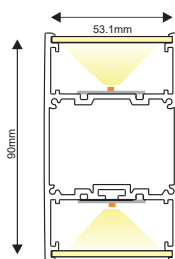

i Το κόστος της βαφής συμπεριλαμβάνεται (MONO ΒΑΣΙΚΑ ΧΡΩΜΑΤΑ)
The cost of painting is included (BASIC COLORS ONLY)
SPECIAL COLOR +5.00€ Netto

(DIM)

1-100%
DIMMABLE PUSH BUTTON