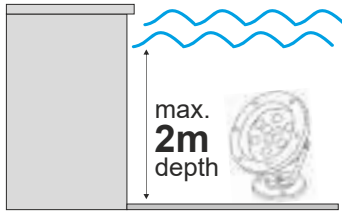

UNDERWATER LUMINAIRES

PISC

NEW

Φωτιστικό πισίνας
Pool luminaire