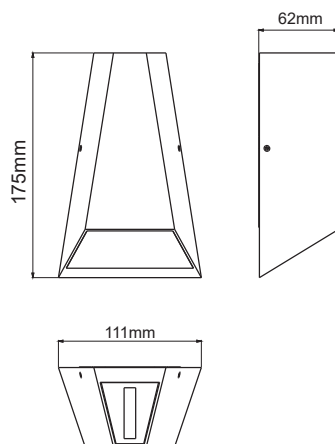

PYRAM

ΣΚΟΥΡΟ ΓΚΡΙ / DARK GREY

LG0187G	230V AC	6W	3000K	425lm	30° 120°	Ra80	1/12	30000hrs

NOZA