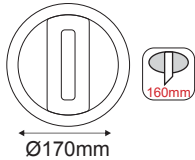

Η βάση προσαρμόζεται στα σποτ μονοφασικής ράγας για μετατροπή σε χωνευτά.
Base is adaptable in 1 phase track luminaires in order to become recessed.