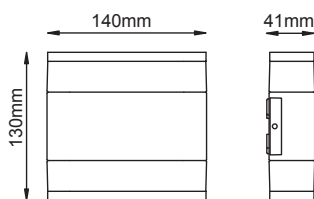

EVERLIGHT

ΣΚΟΥΡΟ ΓΚΡΙ / DARK GREY

LG5381	230V AC	9W	3000K	480lm	110°	Ra80	1/20	30000hrs