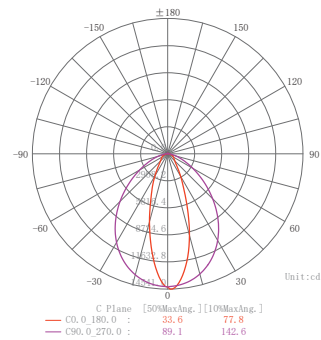

GRAMUS NEW

Γραμμικό φωτιστικό καμπάνα
High bay linear luminaire

VOLTAGE RANGE
100~277V AC

- ALU
- PC
- 1-10V DIM
- SMD LM80
- DRIVER IN
- IK08
- IP54
- 5
- A/B

ΛΕΥΚΟ / WHITE

GRAMUS10050N	100-277V AC	100W	5000K	16000lm	30x90°	Ra80	1	50000hrs