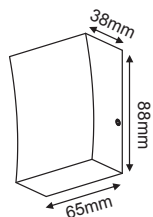

FER

LG1042G

ALU GLS HIGH POWER LM80 DRIVER IN IP65 2 CREE A↑G

ΣΚΟΥΡΟ ΓΚΡΙ / DARK GREY

	⚡	☂	☀	💡	⚙	📶	📦	🕒
LG1041G	230V AC	3W	3000K	110lm	89°	Ra80	1/20	30000hrs
LG1042G		6W		180lm			1/10	

VITRINE

ALU PMMA SMD LM80 DRIVER IN IP65 3 CREE A↑G

	⚡	☂	☀	💡	⚙	📶	📦	🕒
LG8509W	230V AC	9W	3000K	1050lm	110° × 3°	Ra80	1/30	40000hrs
LG8509B