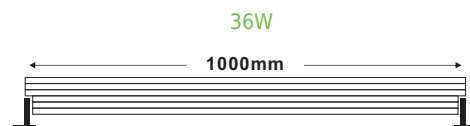

NOCTURA

Γραμμικός προβολέας
Wall washer luminaire

LED WALL WASHER LUMINAIRES

ΓΚΡΙ / GREY

Icon: Lock	Icon: Lightning	Icon: Gauge	Icon: Sun	Icon: Light	Icon: Triangle	Icon: Wave	Icon: Box	Icon: Clock
NOC1830	230V AC	18W	3000K	1350lm	15° x 60°	Ra80	1/24	30000hrs
NOC1840			4000K	1530lm				
NOC3630		36W	3000K	2520lm			1/12	
NOC3640			4000K	2880lm