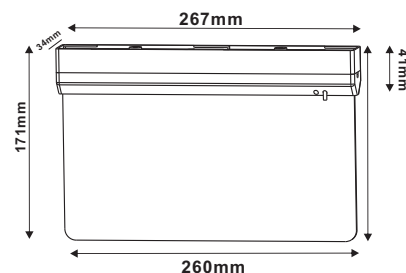

x2

Συμπεριλαμβάνονται
Included