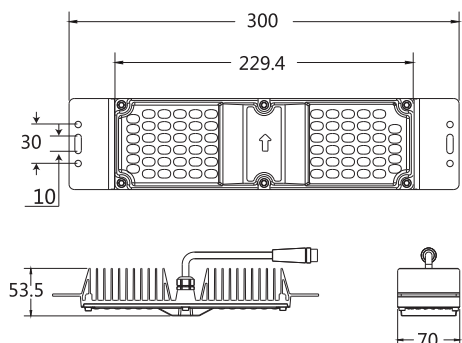

ΑΣΥΜΜΕΤΡΟΥ ΦΩΤΙΣΜΟΥ / ASYMMETRIC LIGHTING

Icon	Icon	Icon	Icon	Icon	Icon	Icon	Icon	Icon
FORT6030AS	230V AC	60W	3000K	6000lm	150° x 90°	Ra80	1/12	50000hrs
FORT6040AS			4000K	6600lm				
FORT6060AS			6000K	6900lm				

Icon	Icon
FORTFCFE	2pin θηλυκός ταχυσύνδεσμος / Female fast connector FORT