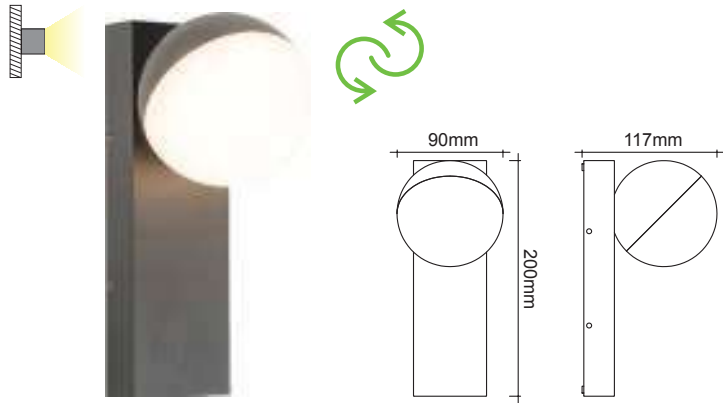

DEGO

ΣΚΟΥΡΟ ΓΚΡΙ / DARK GREY

LG5891G	230V AC	10W	3000K	580lm	110°	Ra80	1/8	30000hrs