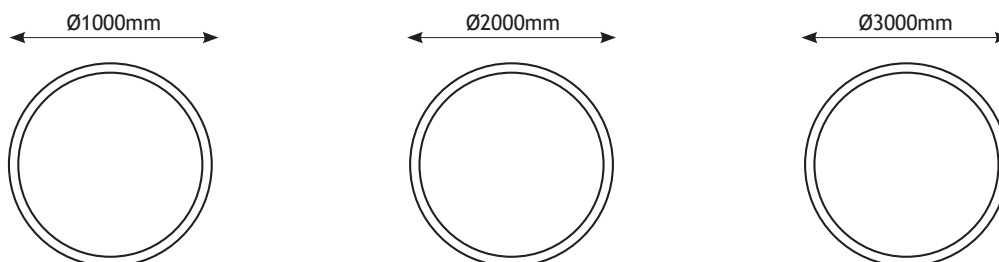

YORK278**HO1C

YORK2164**HO2C

YORK2249**HO3C

Τα τεχνικά στοιχεία του προϊόντος ενδέχεται να διαφέρουν από τα αναγραφόμενα +/- 10% και οι διαστάσεις +/- 1%
The technical data of the product may differ from the listed +/- 10% and dimensions +/- 1%