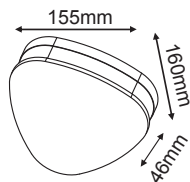

RUBI

ALU PC SMD LM80 DRIVER IN IP65 2 **EPISTAR** A↑G F

ΣΚΟΥΡΟ ΓΚΡΙ / DARK GREY

LG1372G	230V AC	10W	3000K	320lm	68°	Ra80	1/10	30000hrs