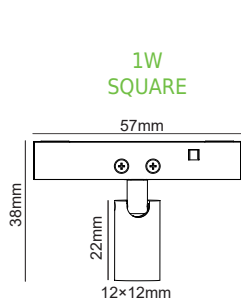

24V MAGNETIC TRACK SYSTEM

ΣΤΡΟΓΓΥΛΟ / ROUND

ΑΜΜΩΔΕΣ ΜΑΥΡΟ / SANDY BLACK

Model	Power	Temp	Beam	Beam	Beam	Beam	Beam	Beam
THUBE130B	24V DC	1W	3000K	80lm	24°	Ra90	Ø12x22 mm	50000hrs
THUBE140B			4000K	85lm			Ø26x46 mm	
THUBE230B		2W	3000K	180lm			Ø26x46 mm	
THUBE240B			4000K	190lm				
THUBE530B		5W	3000K	510lm			Ø35.5x55 mm	
THUBE540B			4000K	530lm				

ΤΕΤΡΑΓΩΝΟ / SQUARE

ΑΜΜΩΔΕΣ ΜΑΥΡΟ / SANDY BLACK

Model	Power	Temp	Beam	Beam	Beam	Beam	Beam	Beam
THUBE130BS	24V DC	1W	3000K	80lm	24°	Ra90	12x12x22 mm	50000hrs
THUBE140BS			4000K	85lm