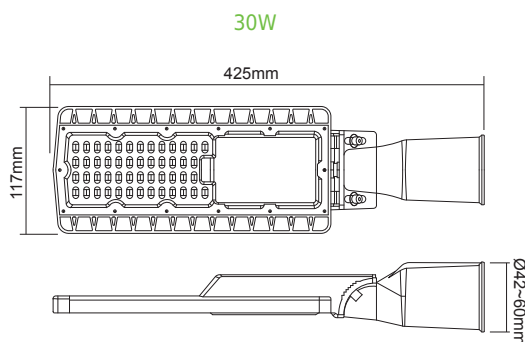

A+G C 30W/90W/120W **A+G D** 60W

FKPI / GREY (RAL9023)

BISE3040	230V AC	30W	4000K	4200lm	150° x 75°	Ra70	1/10	50000hrs
BISE6040		60W		8400lm				
BISE9040		90W		12600lm			1/6	
BISE12040		120W		16500lm				

**Κατόπιν ζήτησης
Upon request:**

- 3000K ~ 6000K
- Class I / II
- >50.000hrs
- Dimming (100W/120W)
- SPD 10/20kV