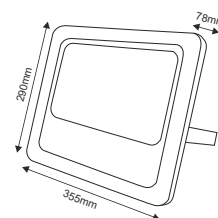

SVIDE

SVIDE

Προβολέας με Φ/Β πάνελ
Smart solar flood luminaire

10m
1-30pcs

- ALU
- GLS
- SMD
- DRIVER IN
- BATTERY IN
- IP66
- ΦΩΤΙΣΤΙΚΟ LUMINAIRE
- ΜΠΑΤΑΡΙΑ BATTERY

2-3 ΗΜΕΡΕΣ ΑΥΤΟΝΟΜΙΑ
DAYS AUTONOMY

MAYPO / BLACK

🔒	⚡	🌀	☀️	🔋 Li-Fe	🖥️	🏠	📶	📦	🕒
SV2560	☀️	*25W	6000K	3.2V/6Ah	6V/12W	120°	Ra70	1/10	30000hrs
SV6060		*60W		3.2V/18Ah	6V/25W			1/6	
SV10060		*100W		3.2V/24Ah	6V/30W			1/4	
SV20060		*200W		3.2V/30Ah	6V/40W			1/2	
SV30060		*300W		3.2V/45Ah	6V/50W			1/5	

*LED PCB Wattage

i • 3hrs | 5hrs | 8hrs → Auto Dimming

- SV2560: 350x290x17mm
- SV6060: 350x530x17mm
- SV10060: 350x600x25mm
- SV20060: 670x445x25mm
- SV30060: 670x530x25mm

Συμπεριλαμβάνεται / Included

SV20060