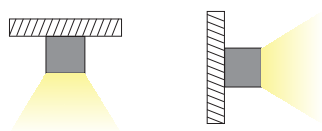

FLARE

Προβολέας με Φ/Β πάνελ
Smart solar flood luminaire

2 ΗΜΕΡΕΣ ΑΥΤΟΝΟΜΙΑ
DAYS AUTONOMY

- ALU
- GLS
- SMD
- DRIVER IN
- BATTERY IN
- IP66
- 2 ΦΩΤΙΣΤΙΚΟ LUMINAIRE
- 1 ΜΠΑΤΑΡΙΑ BATTERY

ΓΚΡΙ / GREY

FLARE18040		180W	4000K	3.2V/18Ah	6V/20W	90°	Ra80	1/3	30000hrs

i • 3hrs | 5hrs | 8hrs → Auto Dimming

CAFLARE	ΠΡΟΕΚΤΑΣΗ ΚΑΛΩΔΙΟΥ ΜΕ ΤΑΧΥΣΥΝΔΕΣΜΟ ΓΙΑ ΠΡΟΒΟΛΕΑ ΜΕ Φ/Β ΠΑΝΕΛ FLARE EXTENSION CABLE WITH FAST CONNECTORS FOR FLARE SOLAR FLOOD LIGHT 5 METERS 2*0.75