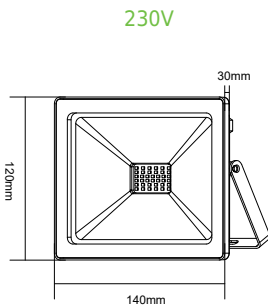

Height	AVR Σ	CEPTEK Σ	Diameter
1.50m	184.97lx	475.77lx	372.80cm
2.00m	104.05lx	267.62lx	497.06cm
4.00m	26.01lx	66.90lx	994.13cm
4.50m	20.55lx	52.86lx	1118.39cm
6.00m	11.56lx	29.74lx	1491.19cm

50W