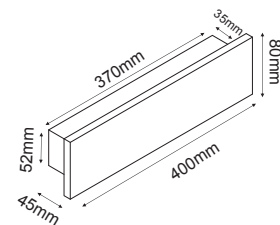

CHARES WALL-S

CEMENT

	⚡	☔	☀️	💡	📐	📶	📦	🕒
MK063220W	230V AC	8W	3000K	540lm	200°	Ra80	1/12	30000hrs
MK063220B				480lm				
MK063220TC								

CHARES WALL-L

CEMENT

	⚡	☔	☀️	💡	📐	📶	📦	🕒
MK063400W	230V AC	12W	3000K	760lm	200°	Ra80	1/12	30000hrs
MK063400B				660lm				
MK063400TC