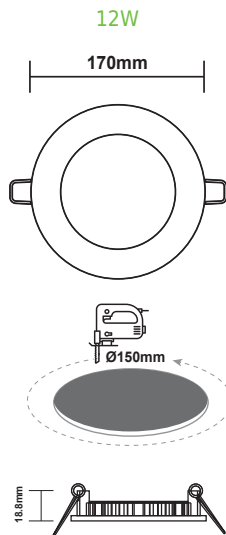

Height	Eavg,Emax	Diameter
1m	16.42, 163.28lx	311cm
2m	11.60, 40.82lx	622cm
3m	9.18, 18.14lx	933cm
4m	7.90, 10.20lx	1244cm
5m	7.88, 8.53lx	1554cm

Height	Eavg,Emax	Diameter
1m	119.66, 465.22lx	297cm
2m	29.90, 101.31lx	594cm
3m	13.29, 45.02lx	891cm
4m	7.47, 25.33lx	1188cm
5m	4.78, 16.21lx	1485cm

Height	Eavg,Emax	Diameter
1m	190.90, 640.63lx	296cm
2m	47.73, 160.16lx	590cm
3m	21.21, 71.18lx	885cm
4m	11.93, 40.04lx	1180cm
5m	7.64, 28.83lx	1475cm

Height	Eavg,Emax	Diameter
1m	208.28, 709.51lx	300cm
2m	52.07, 177.38lx	600cm
3m	23.14, 78.83lx	900cm
4m	13.02, 44.34lx	1200cm
5m	8.33, 28.38lx	1500cm