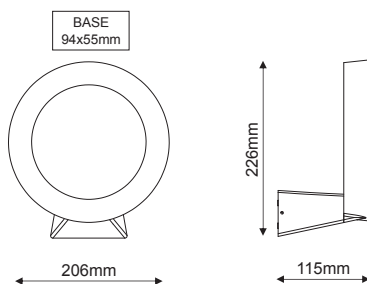

RING

ΣΚΟΥΡΟ ΓΚΡΙ / DARK GREY

LG0901G	230V AC	8W	3000K	220lm	110°	Ra80	1/10	30000hrs

YUTA