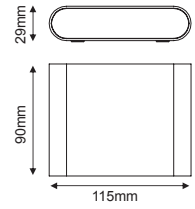

⚡	☔	☀️	🌞	⚙️	📶	📦	🕒
LG2631G	230V AC	7W	3000K	310lm	60°	Ra80	1/20	30000hrs
LG2631W								
LG2631R