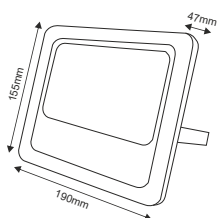

SVIDE

SVIDE

Προβολέας με Φ/Β πάνελ
Smart solar flood luminaire

10m
1-30pcs

- ALU
- GLS
- SMD
- DRIVER IN
- BATTERY IN
- IP66
- ΦΩΤΙΣΤΙΚΟ LUMINAIRE
- ΜΠΑΤΑΡΙΑ BATTERY

2-3 ΗΜΕΡΕΣ ΑΥΤΟΝΟΜΙΑ
DAYS AUTONOMY

MAYPO / BLACK

🔒	⚡	🌀	☀️	🔋 Li-Fe	🖥️	🏠	📶	📦	🕒
SV2560	☀️	*25W	6000K	3.2V/6Ah	6V/12W	120°	Ra70	1/10	30000hrs
SV6060		*60W		3.2V/18Ah	6V/25W			1/6	
SV10060		*100W		3.2V/24Ah	6V/30W			1/4	
SV20060		*200W		3.2V/30Ah	6V/40W			1/2	
SV30060		*300W		3.2V/45Ah	6V/50W			1/5	

*LED PCB Wattage

i • 3hrs | 5hrs | 8hrs → Auto Dimming

- SV2560: 350x290x17mm
- SV6060: 350x530x17mm
- SV10060: 350x600x25mm
- SV20060: 670x445x25mm
- SV30060: 670x530x25mm

Συμπεριλαμβάνεται / Included

SV2560