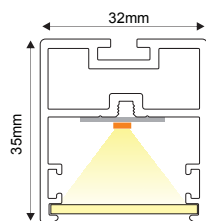

DRIVER BOX 400mm

LINEAR

Icon	Length	Power	Color Temperature	Light Output
  3000K / 4000K	HOLY11**	1000mm	11W	780lm / 800lm
	HOLY24**	1000mm	24W	2100lm / 2200lm
	HOLY23**	2000mm	23W	1590lm / 1630lm
	HOLY48**	2000mm	48W	4300lm / 4400lm
	HOLY34**	3000mm	34W	2380lm / 2430lm
	HOLY72**	3000mm	72W	6300lm / 6600lm