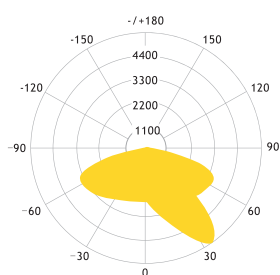

A
↑
G **C**

150Lm/W
FKPI / GREY (RAL9006)

Model	Power	Light Output	Beam Angle	Color Temp	Beam Spread	Beam Spread	Beam Spread	Beam Spread
NEXUS404050	40W	6000lm	80° x 150°	4000K	Ra70	1	72000hrs	
NEXUS604050	60W	9000lm						
NEXUS804050	80W	12000lm						
NEXUS1004050	100W	15000lm						
NEXUS1204050	120W	18000lm						
NEXUS1504050	150W	22500lm						

A
↑
G **B**

170Lm/W
FKPI / GREY (RAL9006)

Model	Power	Light Output	Beam Angle	Color Temp	Beam Spread	Beam Spread	Beam Spread	Beam Spread
NEXUS404070	40W	6800lm	80° x 150°	4000K	Ra70	1	72000hrs	
NEXUS604070	60W	10200lm						
NEXUS804070	80W	13600lm						
NEXUS1004070	100W	17000lm						
NEXUS1204070	120W	20400lm						
NEXUS1504070	150W	25500lm						

i Κατόπιν ζήτησης
Upon request :

- 3000K / 5000K / 5700K
- Class I & II
- TYPE II (50° x 150°)
- DIMMABLE 0-10V / DALI
- NEMA & Smart control system
- >72.000hrs
- 7 / 10 years warranty