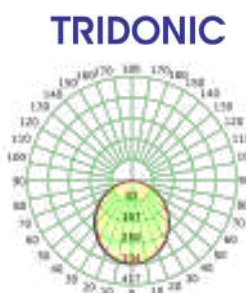

CALLA

WALL WASHER

- ALU
- PC
- 230V
- SMD
- Ra80
- 120°
- DRIVER IN
- IP20
- LT 75%
- 5

(EM)

3hrs

EMERGENCY KIT

(DIM)

1-100%

DIMMABLE PUSH BUTTON

(APP)

CASAMBI Applications

CASAMBI READY

B

ECONOMY SERIES

~195lm/w | 72.000hrs (L80 B10)

Icon	Length	Power	Color Temp	Beam Spread
  3000K / 4000K / 6500K	CALLA12**EC	580mm	12W	1870lm / 1970lm / 1970lm
	CALLA18**EC	860mm	18W	2800lm / 2950lm / 2950lm
	CALLA24**EC	1140mm	24W	3740lm / 3940lm / 3940lm
	CALLA30**EC	1420mm	30W	4670lm / 4920lm / 4920lm
	CALLA35**EC	1700mm	35W	5610lm / 5910lm / 5910lm
	CALLA41**EC	1980mm	41W	6450lm / 6890lm / 6890lm
	CALLA47**EC	2260mm	47W	7480lm / 7880lm / 7880lm
	CALLA53**EC	2540mm	53W	8410lm / 8860lm / 8860lm
	CALLA59**EC	2820mm	59W	9350lm / 9850lm / 9850lm

D

*NOMINAL MODE HIGH EFFICIENCY SERIES

~175lm/w | 50.000hrs (L70 F10)

Icon	Length	Power	Color Temp	Beam Spread
  3000K	CALLA830NMBS	580mm	8W	1410lm
	CALLA1230NMBS	860mm	12W	2100lm
	CALLA1630NMBS	1140mm	16W	2820lm
	CALLA1830NMBS	1280mm	18W	3170lm
	CALLA2030NMBS	1420mm	20W	3530lm
	CALLA2430NMBS	1700mm	24W	4220lm
	CALLA2630NMBS	1840mm	26W	4580lm
	CALLA2830NMBS	1980mm	28W	4930lm
	CALLA3230NMBS	2260mm	32W	5630lm
	CALLA3630NMBS	2540mm	36W	6340lm
CALLA4230NMBS	2960mm	42W	7400lm	

*Σταδιακή κατάργηση / Phase out