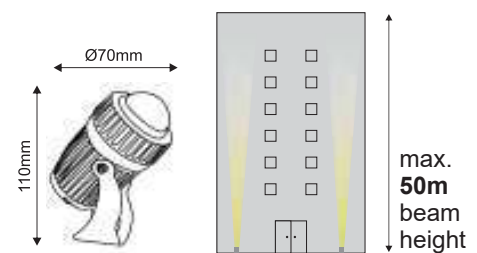

ΓΚΡΙ / GREY

BFOCUS830	230V AC	8W	3000K	450lm	8°	Ra80	1/30	30000hrs
BFOCUS840			4000K	500lm				
BFOCUS860			6000K	550lm