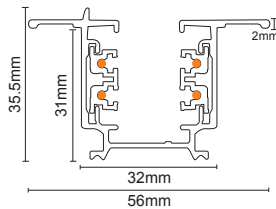

ΡΑΓΕΣ & ΕΞΑΡΤΗΜΑΤΑ / TRACK & ACCESSORIES (3-PHASES)

ΛΕΥΚΟ / WHITE
Χωνευτή ράγα / Recessed rail

4WRE1MW	Ράγα / Track 1m
4WRE2MW	Ράγα / Track 2m
4WRE3MW	Ράγα / Track 3m
4WRELW	└┘ 90° Σύνδεσμος / Connector
4WRETRW	Τροφοδοτικό / Power supply
4WREST	Κλιπ χωνευτής εγκατάστασης / Recessed installation clip

MAYPO / BLACK
Χωνευτή ράγα / Recessed rail

4WRE1MB	Ράγα / Track 1m
4WRE2MB	Ράγα / Track 2m
4WRE3MB	Ράγα / Track 3m
4WRELB	└┘ 90° Σύνδεσμος / Connector
4WRETRB	Τροφοδοτικό / Power supply
4WREST	Κλιπ χωνευτής εγκατάστασης / Recessed installation clip

230V TRACK SYSTEM