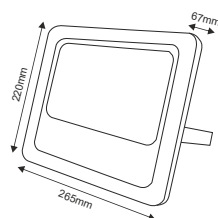

SVIDE

SVIDE

Προβολέας με Φ/Β πάνελ
Smart solar flood luminaire

10m
1-30pcs

- ALU
- GLS
- SMD
- DRIVER IN
- BATTERY IN
- IP66
- ΦΩΤΙΣΤΙΚΟ LUMINAIRE
- ΜΠΑΤΑΡΙΑ BATTERY

2-3 ΗΜΕΡΕΣ ΑΥΤΟΝΟΜΙΑ
DAYS AUTONOMY

MAYPO / BLACK

🔒	⚡	🌀	☀️	🔋 Li-Fe	🖥️	🏠	📶	📦	🕒
SV2560	☀️	*25W	6000K	3.2V/6Ah	6V/12W	120°	Ra70	1/10	30000hrs
SV6060		*60W		3.2V/18Ah	6V/25W			1/6	
SV10060		*100W		3.2V/24Ah	6V/30W			1/4	
SV20060		*200W		3.2V/30Ah	6V/40W			1/2	
SV30060		*300W		3.2V/45Ah	6V/50W			1/5	

*LED PCB Wattage

i • 3hrs | 5hrs | 8hrs → Auto Dimming

- SV2560: 350x290x17mm
- SV6060: 350x530x17mm
- SV10060: 350x600x25mm
- SV20060: 670x445x25mm
- SV30060: 670x530x25mm

Συμπεριλαμβάνεται / Included

SV6060