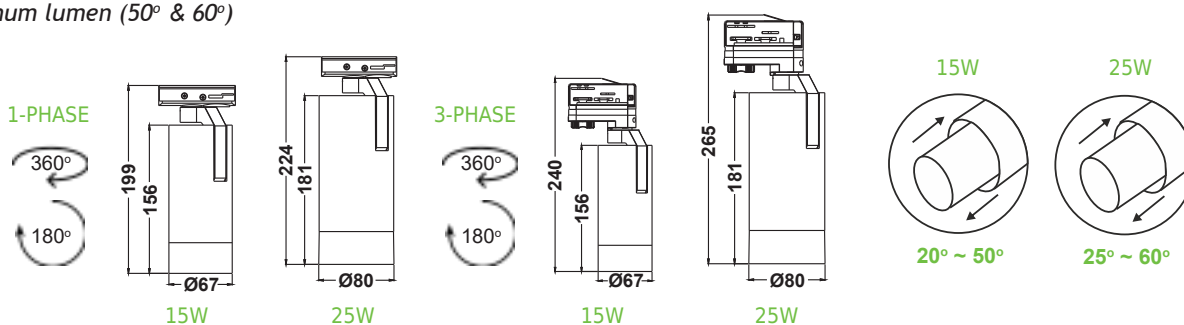

MEL

NEW

Φωτιστικό ράγας
Track luminaire

- ALU
- PMMA
- COB LM80
- DRIVER IN
- IP20
- 5
- LIFUD

E 3000K   **D** 4000K (25W)

ΑΜΜΩΔΕΣ ΛΕΥΚΟ / SANDY WHITE

Lock	Power	Beam	Temp	Lumen	Angle	Dim	Phase	Life
MEL1530W2 MEL1540W2 MEL1530W4 MEL1540W4 MEL2530W2 MEL2540W2 MEL2530W4 MEL2540W4	230V AC	15W	3000K	1450lm	20-50°	Ra80	1-PHASE	50000hrs
			4000K	1500lm				
			3000K	1450lm			3-PHASE	
			4000K	1500lm				
	25W	3000K	2800lm	25-60°	1-PHASE			
		4000K	3000lm					
		3000K	2800lm		3-PHASE			
		4000K	3000lm					

ΑΜΜΩΔΕΣ ΜΑΥΡΟ / SANDY BLACK

Lock	Power	Beam	Temp	Lumen	Angle	Dim	Phase	Life
MEL1530B2 MEL1540B2 MEL1530B4 MEL1540B4 MEL2530B2 MEL2540B2 MEL2530B4 MEL2540B4	230V AC	15W	3000K	1450lm	20-50°	Ra80	1-PHASE	50000hrs
			4000K	1500lm				
			3000K	1450lm			3-PHASE	
			4000K	1500lm				
	25W	3000K	2800lm	25-60°	1-PHASE			
		4000K	3000lm					
		3000K	2800lm		3-PHASE			
		4000K	3000lm					

*Maximum lumen (50° & 60°)