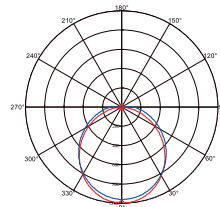

ΛΕΥΚΟ / WHITE

HIGH OUTPUT SERIES

TETE3040	230V AC	30W	4000K	2750lm	120°	Ra80	1/10	30000hrs
TETE3065			6500K					
TETE6040		60W	4000K	5800lm				
TETE6065			6500K					
TETE7040		70W	4000K	7000lm				
TETE7060			6000K					

Συμπεριλαμβάνονται
Included

30W

60W

70W