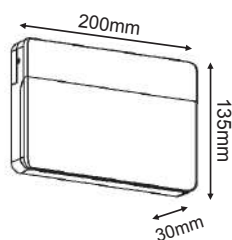

ΣΚΟΥΡΟ ΓΚΡΙ / DARK GREY

LG1329G	230V AC	13W	3000K	650lm	120°	Ra80	1/10	30000hrs