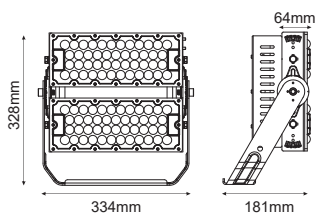

RIPGLAD	Στρογγυλή βάση περιστροφής / Round installation plate
LPGLAD	Δείκτης λέιζερ / Laser pointer
AGPGLAD2448	Αντιθαμβωτικό κάλυμμα / Anti-glare plate 240W & 480W
AGPGLAD72	Αντιθαμβωτικό κάλυμμα / Anti-glare plate 720W
AGPGLAD96	Αντιθαμβωτικό κάλυμμα / Anti-glare plate 960W
AGPGLAD120	Αντιθαμβωτικό κάλυμμα / Anti-glare plate 1200W
AGPGLAD144	Αντιθαμβωτικό κάλυμμα / Anti-glare plate 1440W

240W

5.5Kg

720W