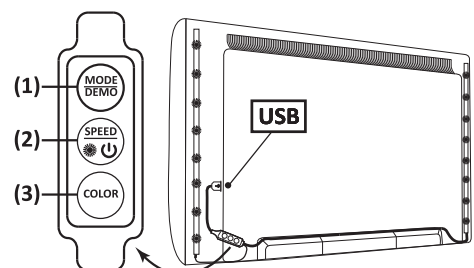

*Δεν συμπεριλαμβάνονται οι μπαταρίες / Batteries are not included

USB TV LED strip Kit

BLISTER PACKAGE

USB PLUG 5%

TVLIT	5V USB	2 x 2.4W	RGB	2 x 500mm	10mm	-	1/20	30000hrs

Connectors & Accessories

 SMD LED STRIP RGBW 5050 12mm **NEW**