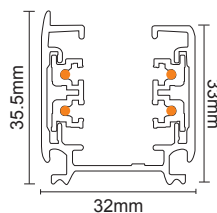

35.5mm

32mm

33mm