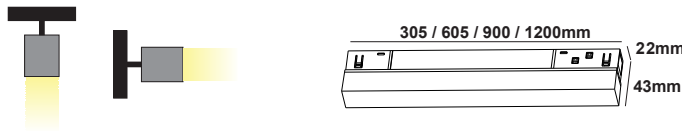

ΛΕΥΚΟ / WHITE

Icon: Padlock	Icon: Lightning bolt	Icon: Arc	Icon: Sun	Icon: Light bulb	Icon: Triangle	Icon: Wave	Icon: Bar chart	Icon: Clock
LUCCA1030W	48V DC	10W	3000K	800lm	110°	Ra90	305x22 x43 mm	30000hrs
LUCCA1040W			4000K	850lm				
LUCCA2030W		20W	3000K	1600lm			605x22 x43 mm	
LUCCA2040W			4000K	1750lm				
LUCCA3030W		30W	3000K	2400lm			900x22 x43 mm	
LUCCA3040W			4000K	2600lm				
LUCCA4030W		40W	3000K	3000lm			1200x22 x43 mm	
LUCCA4040W			4000K	3200lm				

MAYPO / BLACK

Icon: Padlock	Icon: Lightning bolt	Icon: Arc	Icon: Sun	Icon: Light bulb	Icon: Triangle	Icon: Wave	Icon: Bar chart	Icon: Clock
LUCCA1030B	48V DC	10W	3000K	800lm	110°	Ra90	305x22 x43 mm	30000hrs
LUCCA1040B			4000K	850lm				
LUCCA2030B		20W	3000K	1600lm			605x22 x43 mm	
LUCCA2040B			4000K	1750lm				
LUCCA3030B		30W	3000K	2400lm			900x22 x43 mm	
LUCCA3040B			4000K	2600lm				
LUCCA4030B		40W	3000K	3000lm			1200x22 x43 mm	
LUCCA4040B			4000K	3200lm