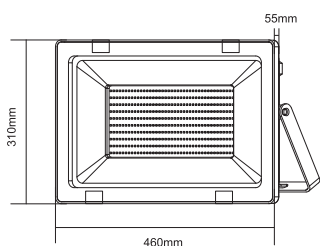

300W

H(m)	E0(lx)	Dh/Dv_B(m)	S_B(sq.m)	Eav_B(lx)
10.0	94.81	31.25/30.79	759.2	14.42
20.0	23.70	62.51/61.58	3036.9	3.61
30.0	10.53	93.76/92.36	6833.1	1.60
40.0	5.93	125.07/123.15	12147.7	0.90
50.0	3.79	156.27/153.94	18980.7	0.58