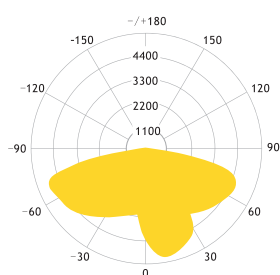

A
↑
G **C**

150Lm/W
FKPI / GREY (RAL9006)

Model	Power	Light Output	Beam Angle	Color Temp	Beam Spread	Beam Spread	Beam Spread	Beam Spread
NEXUS404050	40W	6000lm	80° x 150°	4000K	Ra70	1	72000hrs	
NEXUS604050	60W	9000lm						
NEXUS804050	80W	12000lm						
NEXUS1004050	100W	15000lm						
NEXUS1204050	120W	18000lm						
NEXUS1504050	150W	22500lm						

A
↑
G **B**

170Lm/W
FKPI / GREY (RAL9006)

Model	Power	Light Output	Beam Angle	Color Temp	Beam Spread	Beam Spread	Beam Spread	Beam Spread
NEXUS404070	40W	6800lm	80° x 150°	4000K	Ra70	1	72000hrs	
NEXUS604070	60W	10200lm						
NEXUS804070	80W	13600lm						
NEXUS1004070	100W	17000lm						
NEXUS1204070	120W	20400lm						
NEXUS1504070	150W	25500lm						

i Κατόπιν ζήτησης
Upon request :

- 3000K / 5000K / 5700K
- Class I & II
- TYPE II (50° x 150°)
- DIMMABLE 0-10V / DALI
- NEMA & Smart control system
- >72.000hrs
- 7 / 10 years warranty