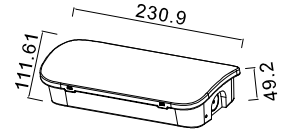

BEN NEW

Φωτιστικό ασφαλείας - εφεδρικού
Emergency luminaire