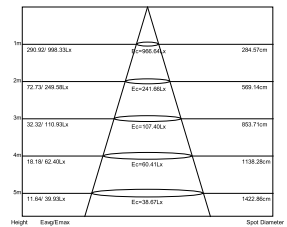

ΛΕΥΚΟ / WHITE

HIGH OUTPUT SERIES

TETE3040	230V AC	30W	4000K	2750lm	120°	Ra80	1/10	30000hrs
TETE3065			6500K					
TETE6040		60W	4000K	5800lm				
TETE6065			6500K					
TETE7040		70W	4000K	7000lm				
TETE7060			6000K					

Συμπεριλαμβάνονται
Included

30W

60W

70W