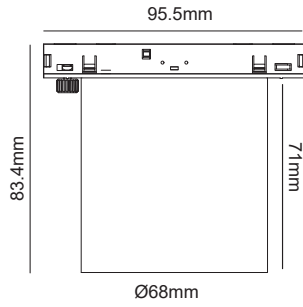

TCYL

NEW

Φωτιστικό ράγας
Track luminaire

- ALU
- PS
- COB LM80
- DRIVER IN
- IP20
- 5

ΑΜΜΩΔΕΣ ΜΑΥΡΟ / SANDY BLACK

Model	Power	Beam Angle	Color Temp	Lumen	Beam Spread	Quality	Dimensions	Life
TCYL730B	24V DC	7W	3000K	650lm	36°	Ra90	Ø68x71 mm	50000hrs
TCYL740B			4000K	700lm