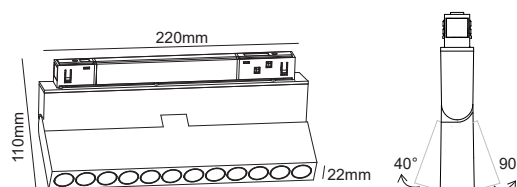

MEYE-M

Κινητό φωτιστικό ράγας
Movable track luminaire

LEYKO / WHITE

MEYEM1230W	48V DC	12W (12 LENSES)	3000K	1000lm	24°	Ra90	220x22 x110 mm	30000hrs
MEYEM1240W			4000K	1080lm				

MAYPO / BLACK

MEYEM1230B	48V DC	12W (12 LENSES)	3000K	1000lm	24°	Ra90	220x22 x110 mm	30000hrs
MEYEM1240B			4000K	1080lm