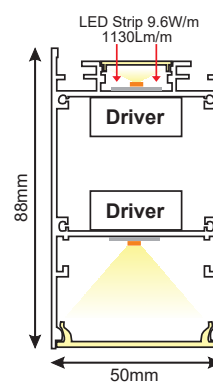

SIEN

PENDANT

LED MODULE
MODULE DRIVER

TRIDONIC

LED STRIP
LED STRIP DRIVER

i Κατόπιν ζήτησης
Upon request

EP288NH
3.00€ Netto

Σετ μεταλλικές τάπες 2τεμ. χωρίς βίδες
Set 2pcs metal caps without screws

(EM)

3hrs

EMERGENCY KIT

(DIM)

1-100%

DIMMABLE PUSH BUTTON

(PIR)

84°

SENSOR IR

(APP)

CASAMBI READY