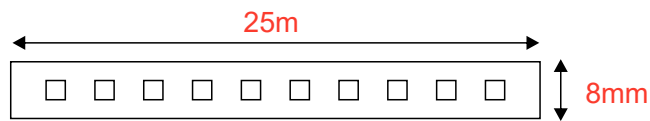

Code:

122835484025M

LED STRIP

2 YEARS
GUARANTEE

Application

This strip is suitable for indoor installation.

Technical Data

Input Voltage	12V DC
Wattage	4.8W / m
LED type	SMD 2835
Number of LED Chips	60 / m
Lifespan	30.000 hrs
Electrical Protection	CLASS III 
Ingress Protection	IP20
Driver	Not included
Dimmable	Yes
Replaceable LED Chip	No

Photometrical Data

Color Temperature	4000K
Lumen	570Lm / m
Light Beam Spread	120°
Color Rendering Index (Ra)	≥80

Energy Data

Energy Efficiency Label	F
Energy Consumption	4.8 kWh/1000h

The technical data of the product may differ from the listed +/- 10%