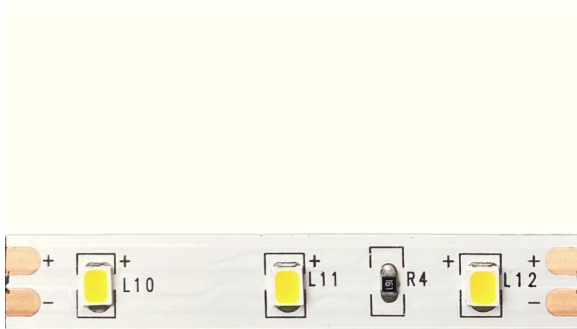

Code:

122835484025M

LED STRIP

2 YEARS
GUARANTEE

Application

This strip is suitable for indoor installation.

Technical Data

Input Voltage	12V DC
Wattage	4.8W / m
LED type	SMD 2835
Number of LED Chips	60 / m
Lifespan	30.000 hrs
Electrical Protection	CLASS III 
Ingress Protection	IP20
Driver	Not included
Dimmable	Yes
Replaceable LED Chip	No

Photometrical Data

Color Temperature	4000K
Lumen	570Lm / m
Light Beam Spread	120°
Color Rendering Index (Ra)	≥80

Energy Data

Energy Efficiency Label	F
Energy Consumption	4.8 kWh/1000h

The technical data of the product may differ from the listed +/- 10%