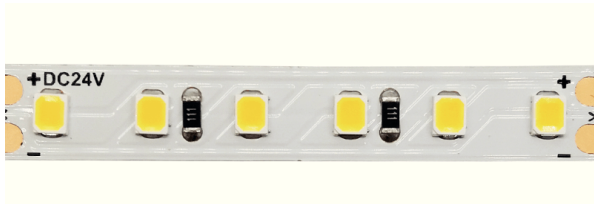

LED STRIP

Code:
241448040

5 YEARS
GUARANTEE

powered by **OSRAM**

Application

This strip is suitable for indoor installation.

Technical Data

Input Voltage	24V DC
Wattage	14.4W / m
LED type	SMD 2835
Number of LED Chips	120 / m
Lifespan	50.000 hrs
Electrical Protection	CLASS III
Ingress Protection	IP20
Driver	Not included
Dimmable	Yes
Replaceable LED Chip	No

Photometrical Data

Color Temperature	4000K
Lumen	1600Lm / m
MacAdam / SDCM	≤3SDCM
Light Beam Spread	120°
Color Rendering Index (Ra)	≥80

Energy Data

Energy Efficiency Label	F
Energy Consumption	14.4 kWh/1000h