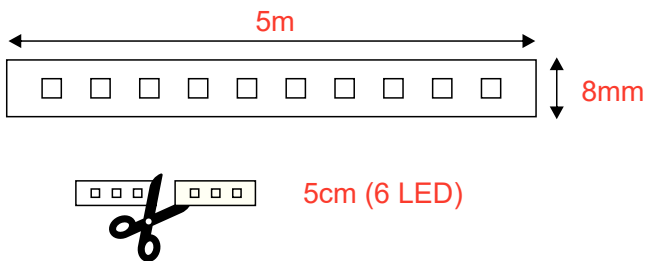

LED STRIP

Code:
241448040

5 YEARS
GUARANTEE

powered by **OSRAM**

Application

This strip is suitable for indoor installation.

Technical Data

Input Voltage	24V DC
Wattage	14.4W / m
LED type	SMD 2835
Number of LED Chips	120 / m
Lifespan	50.000 hrs
Electrical Protection	CLASS III
Ingress Protection	IP20
Driver	Not included
Dimmable	Yes
Replaceable LED Chip	No

Photometrical Data

Color Temperature	4000K
Lumen	1600Lm / m
MacAdam / SDCM	≤3SDCM
Light Beam Spread	120°
Color Rendering Index (Ra)	≥80

Energy Data

Energy Efficiency Label	F
Energy Consumption	14.4 kWh/1000h