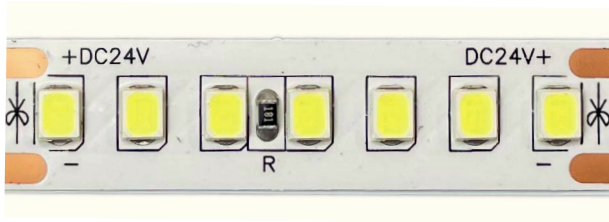

## LED STRIP

**2 YEARS**  
GUARANTEE

### Technical Data

Input Voltage	24V DC
Wattage	14.4W / m
LED type	SMD 2835
Number of LED Chips	182 / m
Lifespan	30.000 hrs
Electrical Protection	CLASS III 
Ingress Protection	IP65
Driver	Not included
Dimmable	Yes
Replaceable LED Chip	No

### Photometrical Data

Color Temperature	4000K
Lumen	1920Lm / m
Light Beam Spread	120°
Color Rendering Index (Ra)	≥80