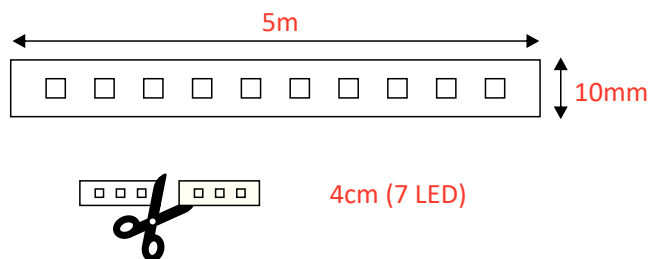

Application

This strip is suitable for outdoor installation.

The technical data of the product may differ from the listed +/- 10%

APOSTOLIDIS TRADING
Industrial area of Serres | 62100 Serres, Greece
T. +30 23210 77020-21 | F. +30 23210 77022
info@acalight.gr | www.acalight.gr