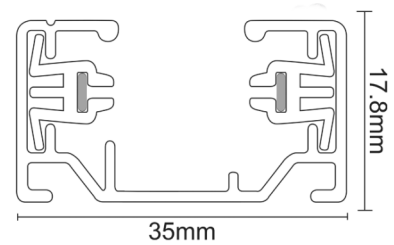

1-PHASE TRACK (1m)

Code:
2W1MB

1 meter black track, suitable for 1-phase track luminaires.

Technical Data

- Aluminum Body
- Black Color
- 1-Phase Compatibility
- 1 Meter

The technical data of the product may differ from the listed +/- 10%