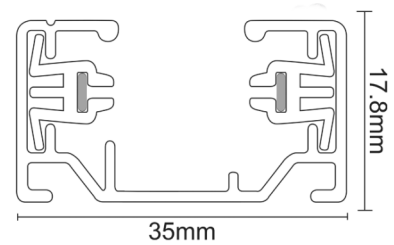

1-PHASE TRACK (2m)

Code:
2W2MB

2 meter black track, suitable for 1-phase track luminaires.

Technical Data

- Aluminum Body
- Black Color
- 1-Phase Compatibility
- 2 Meters

The technical data of the product may differ from the listed +/- 10%