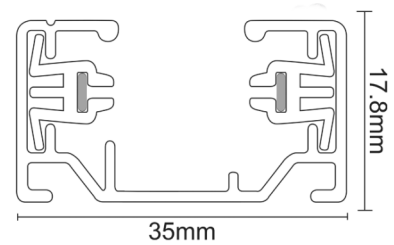

1-PHASE TRACK (3m)

Code:
2W3MB

3 meters black track, suitable for 1-phase track luminaires.

Technical Data

- Aluminum Body
- Black Color
- 1-Phase Compatibility
- 3 Meters

The technical data of the product may differ from the listed +/- 10%