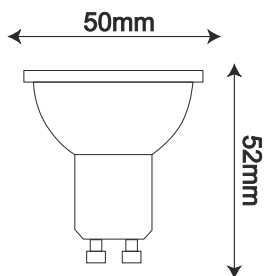

SMD LED GU10 LAMP

Code:
7WGU10SWWGL

2 YEARS
GUARANTEE

GLASS

Technical Data

Input Voltage **230V AC**

Input Frequency **50Hz**

Lampholder type **GU10**

Wattage **7W**

Lifespan **30.000Hrs**

Photometrical Data

Color Temperature **3000K**

Lumen **570Lm**

Light Beam Spread **100°**

Color Rendering Index (Ra) **≥80**

Dimmable **No**