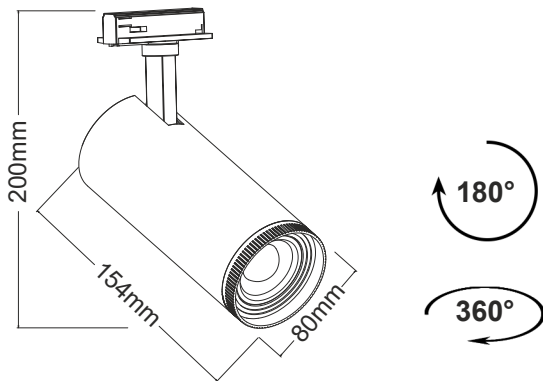

LED TRACK LUMINAIRE

2 YEARS
GUARANTEE

Application

- This luminaire is suitable for indoor installation

Technical Data

Housing Material	Aluminum
Optic Material	Polycarbonate
Color	Black
Input Voltage	230V AC
Input Frequency	50~60Hz
Total Wattage	30W
LED Type	COB
Lifespan	30.000 hours
Protection Class	CLASS II 
Ingress Protection	IP20
LED Driver	Yes (Built-in)
Dimming	No
Replaceable LED / Driver	No / Yes
Power Supply	1-Phase

Photometrical Data

Color Temperature	4000K
Lumen	3500Lm
Light Beam Spread	25°-50°
Color Rendering Index (Ra)	≥80

Energy Data

Energy Efficiency Label	E
Energy Consumption	30.0 kWh/1000h

The technical data of the product may differ from the listed +/- 10%