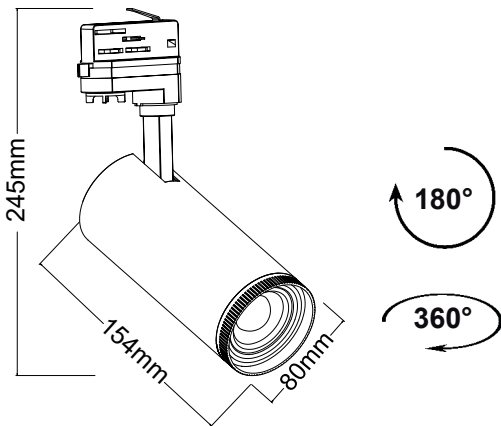

LED TRACK LUMINAIRE

Code:

AIMY3040B4N

2 YEARS
GUARANTEE

Application

- This luminaire is suitable for indoor installation

Technical Data

| | |
|--------------------------|--|
| Housing Material | Aluminum |
| Optic Material | Polycarbonate |
| Color | Black |
| Input Voltage | 230V AC |
| Input Frequency | 50~60Hz |
| Total Wattage | 30W |
| LED Type | COB |
| Lifespan | 30.000 hours |
| Protection Class | CLASS II  |
| Ingress Protection | IP20 |
| LED Driver | Yes (Built-in) |
| Dimming | No |
| Replaceable LED / Driver | No / Yes |
| Power Supply | 3-Phase |

Photometrical Data

| | |
|----------------------------|---------|
| Color Temperature | 4000K |
| Lumen | 3500Lm |
| Light Beam Spread | 25°-50° |
| Color Rendering Index (Ra) | ≥80 |

Energy Data

| | |
|-------------------------|----------------|
| Energy Efficiency Label | E |
| Energy Consumption | 30.0 kWh/1000h |