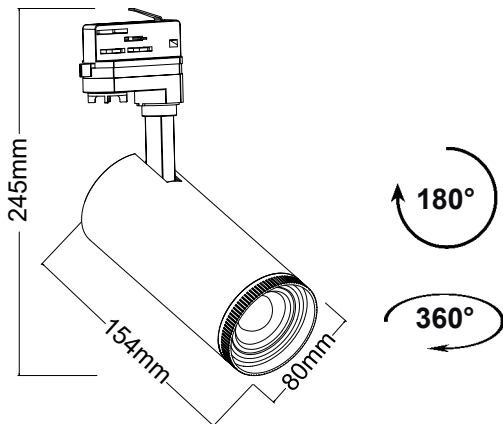

## LED TRACK LUMINAIRE

Code:

**AIMY3040W4N**

**2** YEARS  
GUARANTEE

### Application

- This luminaire is suitable for indoor installation

### Technical Data

Housing Material	Aluminum
Optic Material	Polycarbonate
Color	White
Input Voltage	230V AC
Input Frequency	50~60Hz
Total Wattage	30W
LED Type	COB
Lifespan	30.000 hours
Protection Class	CLASS I 
Ingress Protection	IP20
LED Driver	Yes (Built-in)
Dimming	No
Replaceable LED / Driver	No / Yes
Power Supply	3-Phase

### Photometrical Data

Color Temperature	4000K
Lumen	3500Lm
Light Beam Spread	25°-50°
Color Rendering Index (Ra)	≥80