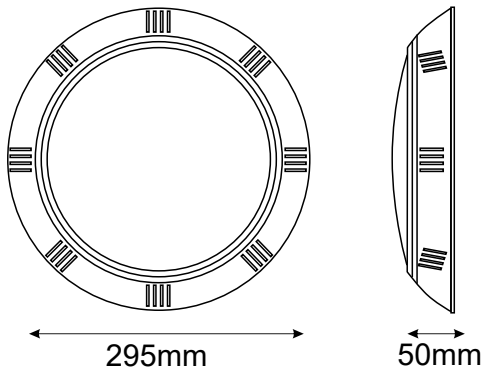

## LED POOL LUMINAIRE

Code:  
**ALBA25WW**

**2 YEARS**  
GUARANTEE

### Application

This luminaire is suitable for underwater application

2x1.5mm<sup>2</sup> VDE H07RN-F

### Technical Data

Housing Material	Polycarbonate
Optic Material	Plastic
Input Voltage	12V AC/DC
Input Frequency	50~60Hz
Total Wattage	25W
LED Type	SMD
Lifespan	30.000 hours
Protection Class	CLASS III 
Ingress Protection	IP68
Mechanical Impact Degree	IK09
LED Driver	Yes
Dimming	No
Replaceable LED / Driver	No / Yes

### Photometrical Data

Color Temperature	3000K
Lumen	2000Lm
Light Beam Spread	90°
Color Rendering Index (Ra)	≥80