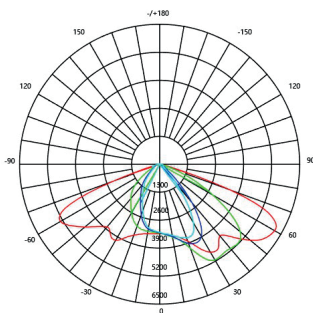

Application

- Suitable for street lighting

Type II

Photometrical Data

Color Temperature **4000K**

Lumen **7000Lm**

Light Beam Spread **150° x 75°**

Color Rendering Index (Ra) **≥70**

Energy Data

Energy Efficiency Label **C**

Energy Consumption **50.0 kWh/1000h**

The technical data of the product may differ from the listed +/- 10%

APOSTOLIDIS TRADING
Industrial area of Serres | 62100 Serres, Greece
T. +30 23210 77020-21 | F. +30 23210 77022
info@acalight.gr | www.acalight.gr