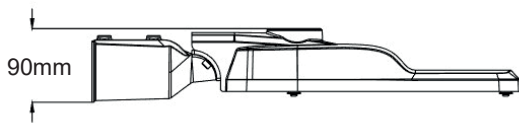

Application

- Suitable for street lighting

Type II

Photometrical Data

Color Temperature **4000K**

Lumen **7000Lm**

Light Beam Spread **150° x 75°**

Color Rendering Index (Ra) **≥70**

Energy Data

Energy Efficiency Label **C**

Energy Consumption **50.0 kWh/1000h**

The technical data of the product may differ from the listed +/- 10%

APOSTOLIDIS TRADING
Industrial area of Serres | 62100 Serres, Greece
T. +30 23210 77020-21 | F. +30 23210 77022
info@acalight.gr | www.acalight.gr