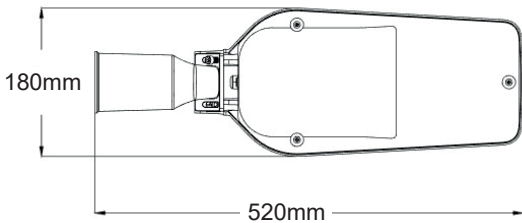

Application

- Suitable for street lighting

Type II

Photometrical Data

Color Temperature **4000K**

Lumen **7000Lm**

Light Beam Spread **150° x 75°**

Color Rendering Index (Ra) **≥70**

Energy Data

Energy Efficiency Label **C**

Energy Consumption **50.0 kWh/1000h**

The technical data of the product may differ from the listed +/- 10%

APOSTOLIDIS TRADING
Industrial area of Serres | 62100 Serres, Greece
T. +30 23210 77020-21 | F. +30 23210 77022
info@acalight.gr | www.acalight.gr