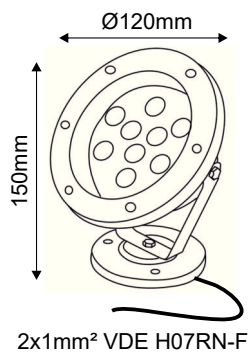

LED FOUNTAIN LUMINAIRE

Code:
AQUET660

2 YEARS
GUARANTEE

Application

This luminaire is suitable for underwater application

Technical Data

Housing Material	Stainless Steel
Optic Material	Glass
Input Voltage	12V AC/DC
Input Frequency	50~60Hz
Total Wattage	6W
LED Type	HIGH POWER
Lifespan	30.000 hours
Protection Class	CLASS III 
Ingress Protection	IP68
Mechanical Impact Degree	IK10
LED Driver	Yes
Dimming	No
Replaceable LED / Driver	No / Yes

Photometrical Data

Color Temperature	6000K
Lumen	450Lm
Light Beam Spread	60°
Color Rendering Index (Ra)	≥80

Energy Data

Energy Efficiency Label	G
Energy Consumption	6.0 kWh/1000h

The technical data of the product may differ from the listed +/- 10%