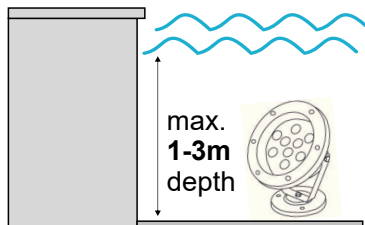

LED FOUNTAIN LUMINAIRE

Code:
AQUET660

2 YEARS
GUARANTEE

Application

This luminaire is suitable for underwater application

Technical Data

Housing Material	Stainless Steel
Optic Material	Glass
Input Voltage	12V AC/DC
Input Frequency	50~60Hz
Total Wattage	6W
LED Type	HIGH POWER
Lifespan	30.000 hours
Protection Class	CLASS III 
Ingress Protection	IP68
Mechanical Impact Degree	IK10
LED Driver	Yes
Dimming	No
Replaceable LED / Driver	No / Yes

Photometrical Data

Color Temperature	6000K
Lumen	450Lm
Light Beam Spread	60°
Color Rendering Index (Ra)	≥80

Energy Data

Energy Efficiency Label	G
Energy Consumption	6.0 kWh/1000h

The technical data of the product may differ from the listed +/- 10%