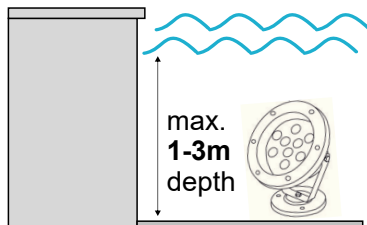

LED FOUNTAIN LUMINAIRE

Code:
AQUET6B

2 YEARS
GUARANTEE

Application

This luminaire is suitable for underwater application

Technical Data

Housing Material	Stainless Steel
Optic Material	Glass
Input Voltage	12V AC/DC
Input Frequency	50~60Hz
Total Wattage	6W
LED Type	HIGH POWER
Lifespan	30.000 hours
Protection Class	CLASS III 
Ingress Protection	IP68
Mechanical Impact Degree	IK10
LED Driver	Yes
Dimming	No
Replaceable LED / Driver	No / Yes

Photometrical Data

Color Temperature	BLUE
Light Beam Spread	60°

Energy Data

Energy Consumption	6.0 kWh/1000h
--------------------	---------------

The technical data of the product may differ from the listed +/- 10%