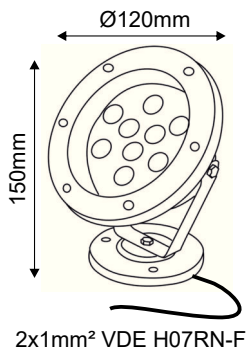

LED FOUNTAIN LUMINAIRE

Code:
AQUET6B

2 YEARS
GUARANTEE

Application

This luminaire is suitable for underwater application

Technical Data

Housing Material	Stainless Steel
Optic Material	Glass
Input Voltage	12V AC/DC
Input Frequency	50~60Hz
Total Wattage	6W
LED Type	HIGH POWER
Lifespan	30.000 hours
Protection Class	CLASS III 
Ingress Protection	IP68
Mechanical Impact Degree	IK10
LED Driver	Yes
Dimming	No
Replaceable LED / Driver	No / Yes

Photometrical Data

Color Temperature	BLUE
Light Beam Spread	60°

Energy Data

Energy Consumption	6.0 kWh/1000h
--------------------	---------------

The technical data of the product may differ from the listed +/- 10%