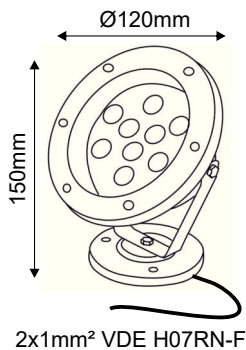

## Technical Data

Housing Material	Stainless Steel
Optic Material	Glass
Input Voltage	12V AC
Input Frequency	50~60Hz
Total Wattage	6W
LED Type	HIGH POWER
Lifespan	30.000 hours
Protection Class	CLASS III 
Ingress Protection	IP68
Mechanical Impact Degree	IK10
LED Driver	Yes
Dimming	Yes
Replaceable LED / Driver	No / Yes

## Photometrical Data

Color Temperature	RGB
Light Beam Spread	60°