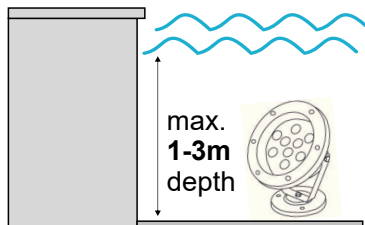

## Application

This luminaire is suitable for underwater application

## Technical Data

Housing Material	Stainless Steel
Optic Material	Glass
Input Voltage	12V AC
Input Frequency	50~60Hz
Total Wattage	6W
LED Type	HIGH POWER
Lifespan	30.000 hours
Protection Class	CLASS III 
Ingress Protection	IP68
Mechanical Impact Degree	IK10
LED Driver	Yes
Dimming	Yes
Replaceable LED / Driver	No / Yes

## Photometrical Data

Color Temperature	RGB
Light Beam Spread	60°