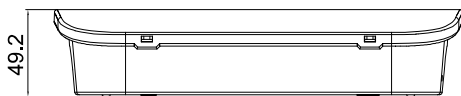

Technical Data

Housing Material	Polycarbonate
Optic Material	Polycarbonate
Color	White
Input Voltage	230V AC
Input Frequency	50~60Hz
Total Wattage	1W
LED Type	SMD (LM80)
Lifespan	30.000 hours
Protection Class	CLASS II
Ingress Protection	IP65
Ambient Temperature Range	-10 ~ +50 C°
Dimming	No
Replaceable LED	No
Battery	3.2V / 1500mAh LiFePO4
Autonomy	3 hours
Function	Maintained / Non-Maintained

Photometrical Data

Color Temperature	6000K
Lumen	150Lm
Light Beam Spread	120°
Color Rendering Index (Ra)	≥80

Energy Data

Energy Consumption	1.0 kWh/1000h

The technical data of the product may differ from the listed +/- 10%