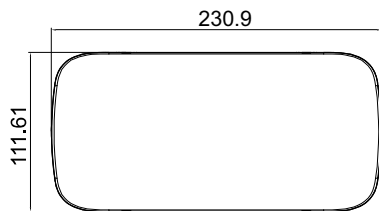

Technical Data

Housing Material	Polycarbonate
Optic Material	Polycarbonate
Color	White
Input Voltage	230V AC
Input Frequency	50~60Hz
Total Wattage	1W
LED Type	SMD (LM80)
Lifespan	30.000 hours
Protection Class	CLASS II
Ingress Protection	IP65
Ambient Temperature Range	-10 ~ +50 C°
Dimming	No
Replaceable LED	No
Battery	3.2V / 1500mAh LiFePO4
Autonomy	3 hours
Function	Maintained / Non-Maintained

Photometrical Data

Color Temperature	6000K
Lumen	150Lm
Light Beam Spread	120°
Color Rendering Index (Ra)	≥80

Energy Data

Energy Consumption	1.0 kWh/1000h

The technical data of the product may differ from the listed +/- 10%