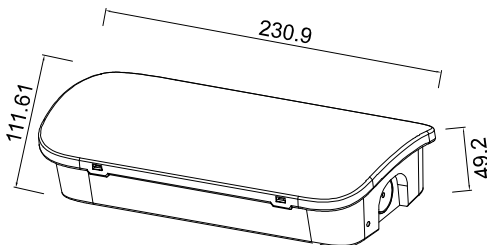

Technical Data

Housing Material	Polycarbonate
Optic Material	Polycarbonate
Color	White
Input Voltage	230V AC
Input Frequency	50~60Hz
Total Wattage	1W
LED Type	SMD (LM80)
Lifespan	30.000 hours
Protection Class	CLASS II
Ingress Protection	IP65
Ambient Temperature Range	-10 ~ +50 C°
Dimming	No
Replaceable LED	No
Battery	3.2V / 1500mAh LiFePO4
Autonomy	3 hours
Function	Maintained / Non-Maintained

Photometrical Data

Color Temperature	6000K
Lumen	150Lm
Light Beam Spread	120°
Color Rendering Index (Ra)	≥80

Energy Data

Energy Consumption	1.0 kWh/1000h

The technical data of the product may differ from the listed +/- 10%