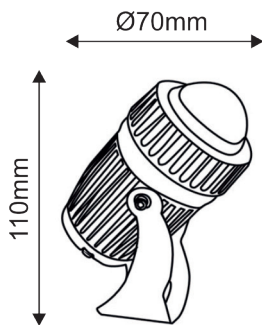

## LED WALL WASHER LUMINAIRE

Code:  
**BFOCUS840**

**2 YEARS**  
GUARANTEE

• This luminaire is suitable for outdoor installation

### Technical Data

Housing Material	Aluminum
Optic Material	Glass
Color	Grey
Input Voltage	230V AC
Input Frequency	50~60Hz
Total Wattage	8W
LED Type	COB (LM80)
Lifespan	30.000 hours
Protection Class	CLASS I 
Ingress Protection	IP66
Mechanical Impact Degree	IK08
LED Driver	Yes (Built-in)
Dimming	No
Replaceable LED / Driver	No / No

### Photometrical Data

Color Temperature	4000K
Lumen	500Lm
Light Beam Spread	8°
Color Rendering Index (Ra)	≥80