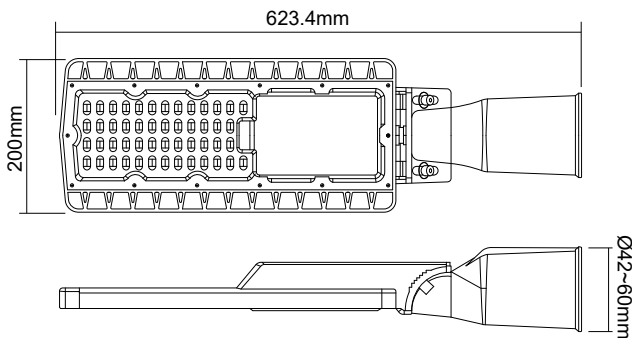

LED SMD STREET LUMINAIRE

Code:  
**BISE9040**

**5** YEARS  
GUARANTEE

**Application**

- Suitable for street lighting

**Technical Data**

Housing Material	Die-casting Aluminum
Optic Material	Clear Polycarbonate
Color	Grey
Input Voltage	100~240V AC
Input Frequency	50~60Hz
Total Wattage	90W
LED Type	BRIDGELUX SMD (LM80)
Lifespan	50.000 hours
Protection Class	CLASS II 
Ingress Protection	IP66
Mechanical Impact Degree	IK08
Surge Protection	10kV
Power Factor	≥0.95
Operation Temperature	-20°~+45°C
LED Driver	Yes (Built-in)
Replaceable LED / Driver	Yes / No

**Photometrical Data**

Color Temperature	4000K
Lumen	12600lm
Light Beam Spread	150°x75°
Color Rendering Index (Ra)	≥70

**Energy Data**

Energy Efficiency Label	C
Energy Consumption	90.0 kWh/1000h

The technical data of the product may differ from the listed +/- 10%