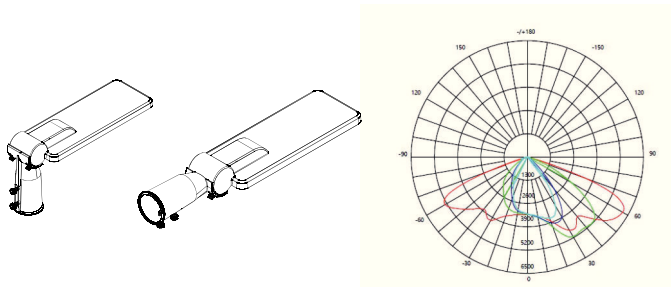

LED SMD STREET LUMINAIRE

Code:  
**BISE9040**

**5** YEARS  
GUARANTEE

**Application**

- Suitable for street lighting

**Technical Data**

Housing Material	Die-casting Aluminum
Optic Material	Clear Polycarbonate
Color	Grey
Input Voltage	100~240V AC
Input Frequency	50~60Hz
Total Wattage	90W
LED Type	BRIDGELUX SMD (LM80)
Lifespan	50.000 hours
Protection Class	CLASS II 
Ingress Protection	IP66
Mechanical Impact Degree	IK08
Surge Protection	10kV
Power Factor	≥0.95
Operation Temperature	-20°~+45°C
LED Driver	Yes (Built-in)
Replaceable LED / Driver	Yes / No

**Photometrical Data**

Color Temperature	4000K
Lumen	12600lm
Light Beam Spread	150°x75°
Color Rendering Index (Ra)	≥70

**Energy Data**

Energy Efficiency Label	C
Energy Consumption	90.0 kWh/1000h

The technical data of the product may differ from the listed +/- 10%