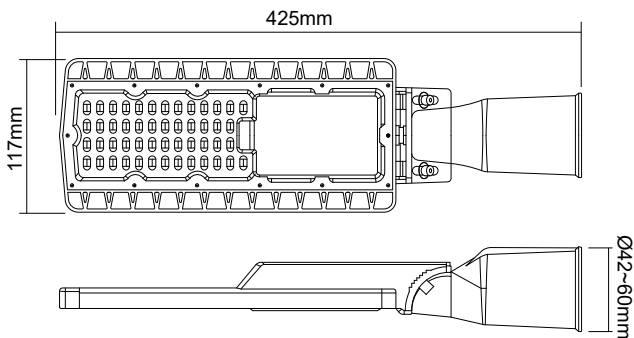

LED SMD STREET LUMINAIRE

Code:  
**BISE3040**

**5 YEARS**  
GUARANTEE

**Application**

- Suitable for street lighting

**Technical Data**

Housing Material	Die-casting Aluminum
Optic Material	Clear Polycarbonate
Color	Grey
Input Voltage	230V AC
Input Frequency	50~60Hz
Total Wattage	30W
LED Type	SMD (LM80)
Lifespan	50.000 hours
Protection Class	CLASS II
Ingress Protection	IP66
Mechanical Impact Degree	IK08
Surge Protection	4kV
Power Factor	≥0.95
Operation Temperature	-20°~+45°C
LED Driver	Yes (Built-in)
Replaceable LED / Driver	Yes / Yes

**Photometrical Data**

Color Temperature	4000K
Lumen	4200Lm
Light Beam Spread	150°x75°
Color Rendering Index (Ra)	≥70

**Energy Data**

Energy Efficiency Label	C
Energy Consumption	30.0 kWh/1000h

The technical data of the product may differ from the listed +/- 10%