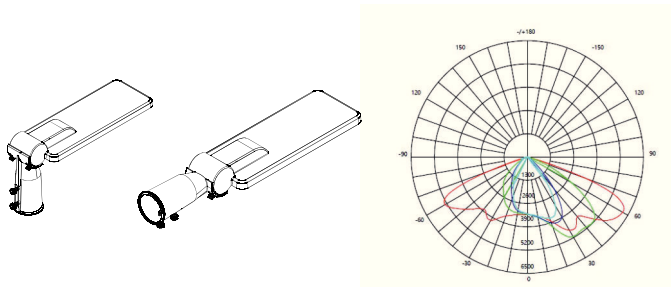

LED SMD STREET LUMINAIRE

Code:  
**BISE3040**

**5 YEARS**  
GUARANTEE

**Application**

- Suitable for street lighting

**Technical Data**

Housing Material	Die-casting Aluminum
Optic Material	Clear Polycarbonate
Color	Grey
Input Voltage	230V AC
Input Frequency	50~60Hz
Total Wattage	30W
LED Type	SMD (LM80)
Lifespan	50.000 hours
Protection Class	CLASS II
Ingress Protection	IP66
Mechanical Impact Degree	IK08
Surge Protection	4kV
Power Factor	≥0.95
Operation Temperature	-20°~+45°C
LED Driver	Yes (Built-in)
Replaceable LED / Driver	Yes / Yes

**Photometrical Data**

Color Temperature	4000K
Lumen	4200Lm
Light Beam Spread	150°x75°
Color Rendering Index (Ra)	≥70

**Energy Data**

Energy Efficiency Label	C
Energy Consumption	30.0 kWh/1000h

The technical data of the product may differ from the listed +/- 10%