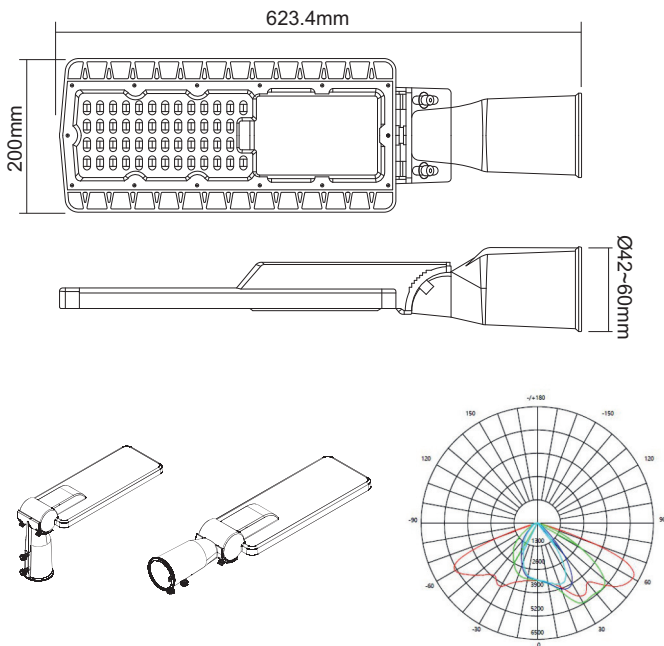

LED SMD STREET LUMINAIRE

Code:
BISE9040

5 YEARS
GUARANTEE

Application

- Suitable for street lighting

Technical Data

Housing Material	Die-casting Aluminum
Optic Material	Clear Polycarbonate
Color	Grey
Input Voltage	100~240V AC
Input Frequency	50~60Hz
Total Wattage	90W
LED Type	BRIDGELUX SMD (LM80)
Lifespan	50.000 hours
Protection Class	CLASS I
Ingress Protection	IP66
Mechanical Impact Degree	IK08
Surge Protection	10kV
Power Factor	≥0.95
Operation Temperature	-20°~+45°C
LED Driver	Yes (Built-in)
Replaceable LED / Driver	Yes / No

Photometrical Data

Color Temperature	4000K
Lumen	12600lm
Light Beam Spread	150°x75°
Color Rendering Index (Ra)	≥70

Energy Data

Energy Efficiency Label	C
Energy Consumption	90.0 kWh/1000h

The technical data of the product may differ from the listed +/- 10%