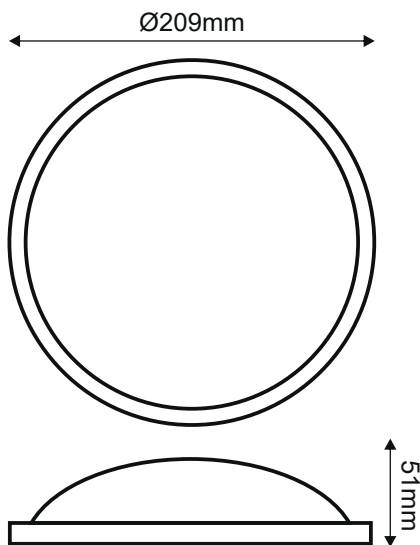

Technical Data

Housing Material	Polycarbonate
Optic Material	Opal Polycarbonate
Color	Black
Input Voltage	230V AC
Input Frequency	50~60Hz
Total Wattage	20W
LED Type	SMD
Lifespan	30.000 hours
Protection Class	CLASS II
Ingress Protection	IP65
Mechanical Impact Degree	IK08
LED Driver	Yes (Built in)
Dimming	No
Replaceable LED / Driver	No / No

Photometrical Data

Color Temperature	4000K
Lumen	1750Lm
Light Beam Spread	110°
Color Rendering Index (Ra)	≥80

Energy Data

Energy Efficiency Label	F
Energy Consumption	20.0 kWh/1000h

The technical data of the product may differ from the listed +/- 10%

APOSTOLIDIS TRADING
Industrial area of Serres | 62100 Serres, Greece
T. +30 23210 77020-21 | F. +30 23210 77022
info@acalight.gr | www.acalight.gr