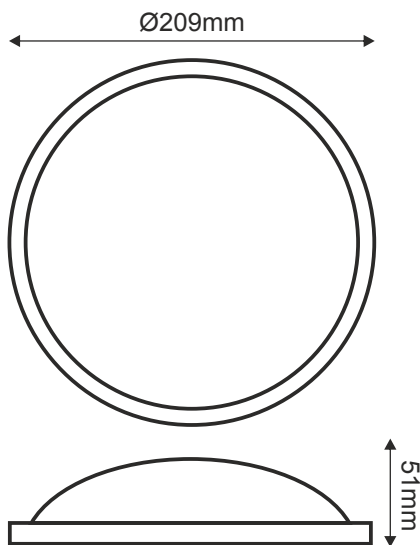

LED ROUND WALL LUMINAIRE

Code:
DARIA2040W

2 YEARS
GUARANTEE

Application

This luminaire is suitable for outdoor installation.

Technical Data

Housing Material	Polycarbonate
Optic Material	Opal Polycarbonate
Color	White
Input Voltage	230V AC
Input Frequency	50~60Hz
Total Wattage	20W
LED Type	SMD
Lifespan	30.000 hours
Protection Class	CLASS II
Ingress Protection	IP65
Mechanical Impact Degree	IK08
LED Driver	Yes (Built in)
Dimming	No
Replaceable LED / Driver	No / No

Photometrical Data

Color Temperature	4000K
Lumen	1750Lm
Light Beam Spread	110°
Color Rendering Index (Ra)	≥80

Energy Data

Energy Efficiency Label	A++
Energy Consumption	20.0 kWh/1000h

Additional Data

Quantity per Box	1
Boxes per Master Packing	40
EAN/UPC	5208055072286