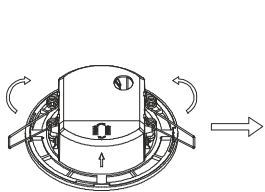

Photometrical Data

Color Temperature	6000K
Lumen	150Lm
Light Beam Spread	145°
Color Rendering Index (Ra)	≥80

Energy Data

Energy Consumption	1.2 kWh/1000h

The technical data of the product may differ from the listed +/- 10%