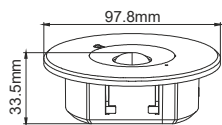

Photometrical Data

Color Temperature	6000K
Lumen	150Lm
Light Beam Spread	145°
Color Rendering Index (Ra)	≥80

Energy Data

Energy Consumption	1.2 kWh/1000h

The technical data of the product may differ from the listed +/- 10%