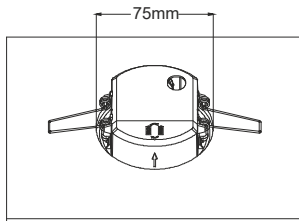

Photometrical Data

Color Temperature	6000K
Lumen	150Lm
Light Beam Spread	145°
Color Rendering Index (Ra)	≥80

Energy Data

Energy Consumption	1.2 kWh/1000h

The technical data of the product may differ from the listed +/- 10%