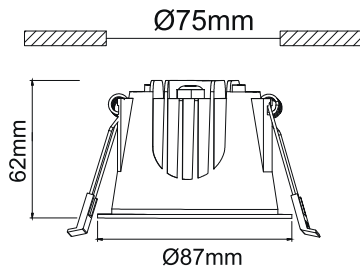

LED COB RECESSED LUMINAIRE

Code:
DOL1040

5 YEARS
GUARANTEE

Technical Data

Housing Material	Aluminum & Polycarbonate
Optic Material	Thermoplastic PMMA
Colour	White
Input Voltage	230V AC
Input Frequency	50~60Hz
Tatal Wattage	10W
LED Type	COB
Lifespan	50.000 hours
Protection Class	CLASS II 
Ingress Protection	IP44
Ambient Temperature Range	-10°~+50°C
Driver	Outside
Dimming	No
Replaceable LED / Driver	Yes / Yes

Photometrical Data

Color Temperature	4000K
Lumen	1100Lm
Light Beam Spread	40°
Color Rendering Index (Ra)	≥80

Energy Data

Energy Efficiency Label	E
Energy Consumption	10.0 kWh/1000h

The technical data of the product may differ from the listed +/- 10%