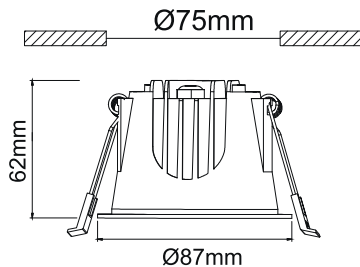

LED COB RECESSED LUMINAIRE

Code:
DOL1040

5 YEARS
GUARANTEE

Technical Data

Housing Material	Aluminum & Polycarbonate
Optic Material	Thermoplastic PMMA
Colour	White
Input Voltage	230V AC
Input Frequency	50~60Hz
Total Wattage	10W
LED Type	COB
Lifespan	50.000 hours
Protection Class	CLASS II 
Ingress Protection	IP44
Ambient Temperature Range	-10°~+50°C
Driver	Outside
Dimming	No
Replaceable LED / Driver	Yes / Yes

Photometrical Data

Color Temperature	4000K
Lumen	1100lm
Light Beam Spread	40°
Color Rendering Index (Ra)	≥80

Energy Data

Energy Efficiency Label	E
Energy Consumption	10.0 kWh/1000h

The technical data of the product may differ from the listed +/- 10%