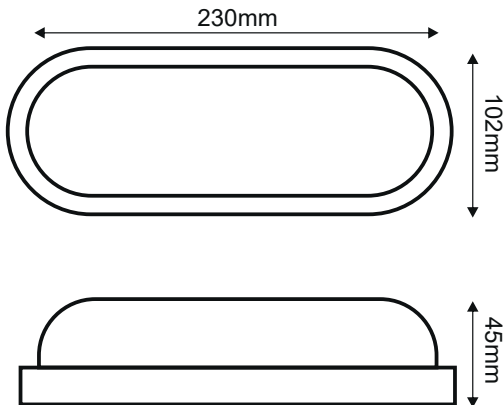

Application

This luminaire is suitable for outdoor installation.

Technical Data

Housing Material	Polycarbonate
Optic Material	Opal Polycarbonate
Color	Black
Input Voltage	230V AC
Input Frequency	50~60Hz
Total Wattage	20W
LED Type	SMD
Lifespan	30.000 hours
Protection Class	CLASS II
Ingress Protection	IP65
Mechanical Impact Degree	IK08
LED Driver	Yes (Built in)
Dimming	No
Replaceable LED / Driver	No / No

Photometrical Data

Color Temperature	4000K
Lumen	1750Lm
Light Beam Spread	110°
Color Rendering Index (Ra)	≥80

Energy Data

Energy Efficiency Label	F
Energy Consumption	20.0 kWh/1000h

The technical data of the product may differ from the listed +/- 10%

APOSTOLIDIS TRADING
Industrial area of Serres | 62100 Serres, Greece
T. +30 23210 77020-21 | F. +30 23210 77022
info@acalight.gr | www.acalight.gr