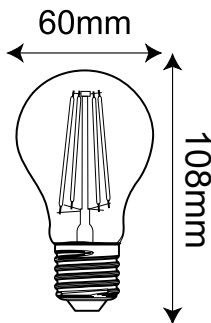

**LED FILAMENT A60**

Code:

**ELIOR12NW**

**2** YEARS  
GUARANTEE

**Technical Data**

Body Material	Glass
Input Voltage	230V AC
Input Frequency	50Hz
Socket	E27
Total Wattage	12W
Lifespan	30.000 hours
Ingress Protection	IP20
Power Factor	>0.85
Mercury Content	0%

**Photometrical Data**

Color Temperature	4000K
Lumen	1600Lm
Beam Angle	360° Symmetrical
Color Rendering Index (Ra)	≥80
Dimming	No

**Energy Data**

Energy Class	E
Energy Consumption	12.0 kWh/1000h

The technical data of the product may differ from the listed +/- 10%