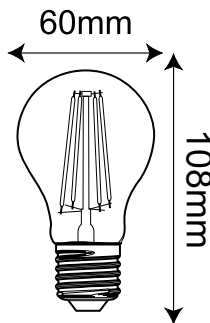

**LED FILAMENT A60**

Code:

**ELIOR12WW**

**2** YEARS  
GUARANTEE

**Technical Data**

Body Material **Glass**

Input Voltage **230V AC**

Input Frequency **50Hz**

Socket **E27**

Total Wattage **12W**

Lifespan **30.000 hours**

Ingress Protection **IP20**

Mercury Content **0%**

**Photometrical Data**

Color Temperature **2700K**

Lumen **1540Lm**

Beam Angle **360° Symmetrical**

Color Rendering Index (Ra) **≥80**

Dimming **No**

**Energy Data**

Energy Class **E**

Energy Consumption **12.0 kWh/1000h**

The technical data of the product may differ from the listed +/- 10%