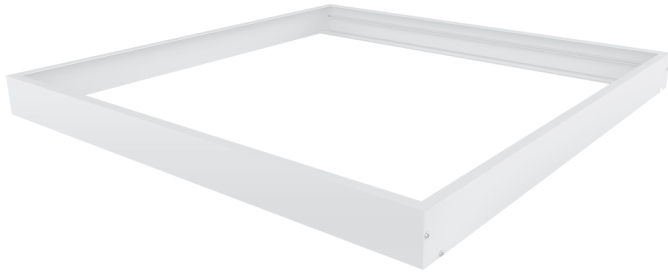

CEILING FRAME

Technical Data

Material **Aluminum**

Color **White**

Dimension **600 x 600 x 65mm**

Application

- Suitable for DEBA* LED panel

			
2 pieces	2 pieces	8 pieces	4 pieces