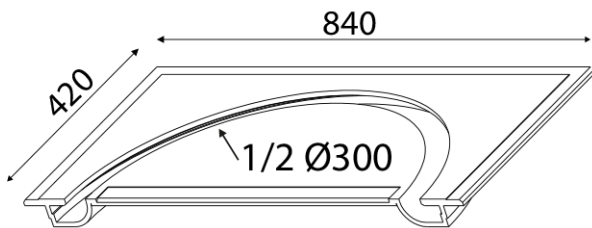

GYPSUM TRIMLESS (ANDIE)

Code:
G8020W

Technical Data

Housing Material **Gypsum**

Color **White**

Protection Class **IP20**

Installation **Trimless**

The technical data of the product may differ from the listed +/- 10%