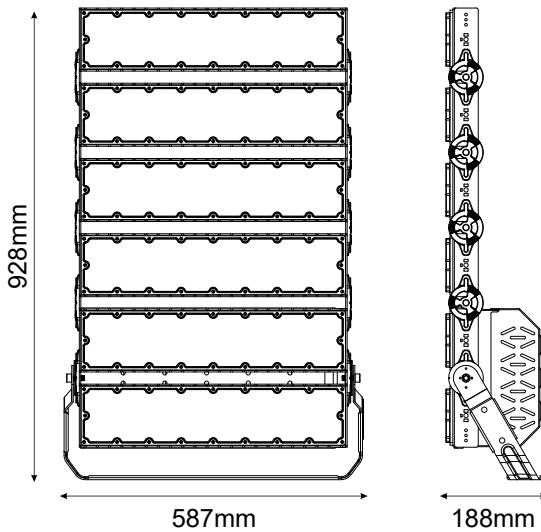

LED SMD HIGH POWER FLOOD LUMINAIRE

Code:

GLAD14405020

**5 YEARS**  
GUARANTEE

**Application**

- Suitable for outdoor installation
- Suggested for stadium lighting

**Technical Data**

Housing Material	Folding Aluminum Fin
Optic Material	Polycarbonate
Color	Black
Input Voltage	230V AC
Input Frequency	50~60Hz
Total Wattage	1440W
LED Type	PHILIPS Lumileds
Lifespan	50.000 hours
Protection Class	CLASS I
Ingress Protection	IP66
Impact Degree	IK10
Surge Protection	10kV
Ambient Temperature Range	-30° ~ +45°
LED Driver	MEANWELL
Dimming	No
Replaceable LED / Driver	Yes / Yes

**Photometrical Data**

Color Temperature	5000K
LED Luminous Flux	223200Lm
Light Beam Spread	20° Symmetrical
Color Rendering Index (Ra)	≥70

**Energy Data**

Energy Efficiency Label	C
Energy Consumption	1440.0 kWh/1000h