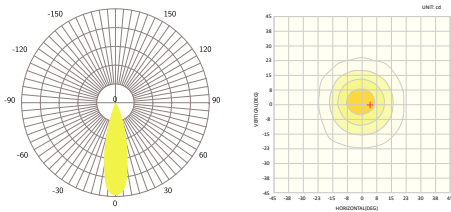

LED SMD HIGH POWER FLOOD LUMINAIRE

Code:

GLAD14405020

**5 YEARS**  
GUARANTEE

**Application**

- Suitable for outdoor installation
- Suggested for stadium lighting

**Technical Data**

Housing Material	Folding Aluminum Fin
Optic Material	Polycarbonate
Color	Black
Input Voltage	230V AC
Input Frequency	50~60Hz
Total Wattage	1440W
LED Type	PHILIPS Lumileds
Lifespan	50.000 hours
Protection Class	CLASS I
Ingress Protection	IP66
Impact Degree	IK10
Surge Protection	10kV
Ambient Temperature Range	-30° ~ +45°
LED Driver	MEANWELL
Dimming	No
Replaceable LED / Driver	Yes / Yes

**Photometrical Data**

Color Temperature	5000K
LED Luminous Flux	223200Lm
Light Beam Spread	20° Symmetrical
Color Rendering Index (Ra)	≥70

**Energy Data**

Energy Efficiency Label	C
Energy Consumption	1440.0 kWh/1000h