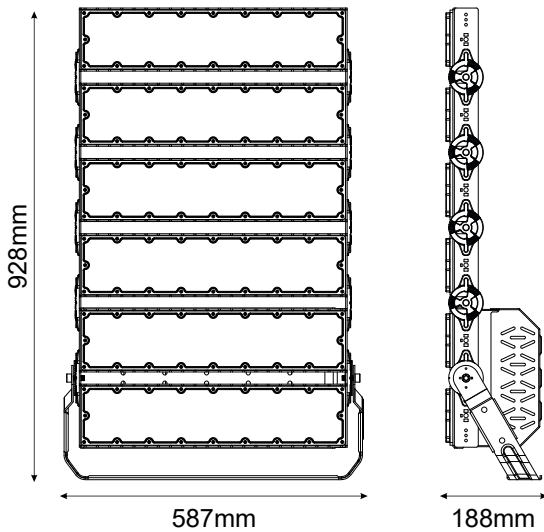

**LED SMD HIGH POWER FLOOD LUMINAIRE**

**5 YEARS**  
GUARANTEE

**Application**

- Suitable for outdoor installation
- Suggested for stadium lighting

**Technical Data**

Housing Material	Folding Aluminum Fin
Optic Material	Polycarbonate
Color	Black
Input Voltage	230V AC
Input Frequency	50~60Hz
Total Wattage	1440W
LED Type	PHILIPS Lumileds
Lifespan	50.000 hours
Protection Class	CLASS I
Ingress Protection	IP66
Impact Degree	IK10
Surge Protection	10kV
Ambient Temperature Range	-30° ~ +45°
LED Driver	MEANWELL
Dimming	No
Replaceable LED / Driver	Yes / Yes

**Photometrical Data**

Color Temperature	5000K
LED Luminous Flux	223200Lm
Light Beam Spread	60° Symmetrical
Color Rendering Index (Ra)	≥70

**Energy Data**

Energy Efficiency Label	C
Energy Consumption	1440.0 kWh/1000h

The technical data of the product may differ from the listed +/- 10%