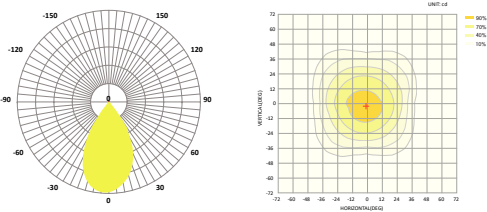

**LED SMD HIGH POWER FLOOD LUMINAIRE**

**5 YEARS**  
GUARANTEE

**Application**

- Suitable for outdoor installation
- Suggested for stadium lighting

**Technical Data**

Housing Material	Folding Aluminum Fin
Optic Material	Polycarbonate
Color	Black
Input Voltage	230V AC
Input Frequency	50~60Hz
Total Wattage	1440W
LED Type	PHILIPS Lumileds
Lifespan	50.000 hours
Protection Class	CLASS I
Ingress Protection	IP66
Impact Degree	IK10
Surge Protection	10kV
Ambient Temperature Range	-30° ~ +45°
LED Driver	MEANWELL
Dimming	No
Replaceable LED / Driver	Yes / Yes

**Photometrical Data**

Color Temperature	5000K
LED Luminous Flux	223200Lm
Light Beam Spread	60° Symmetrical
Color Rendering Index (Ra)	≥70

**Energy Data**

Energy Efficiency Label	C
Energy Consumption	1440.0 kWh/1000h