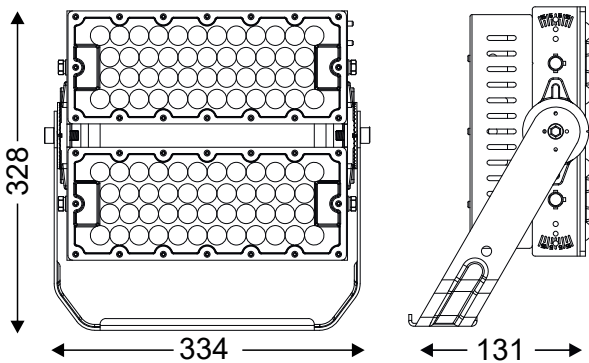

LED SMD HIGH POWER FLOOD LUMINAIRE

5 YEARS
GUARANTEE

Application

- Suitable for outdoor installation
- Suggested for stadium lighting

Technical Data

| | |
|---------------------------|----------------------|
| Housing Material | Folding Aluminum Fin |
| Optic Material | Polycarbonate |
| Color | Black |
| Input Voltage | 230V AC |
| Input Frequency | 50~60Hz |
| Total Wattage | 240W |
| LED Type | PHILIPS LUMILEDS |
| Lifespan | 50.000 hours |
| Protection Class | CLASS I |
| Ingress Protection | IP66 |
| Impact Degree | IK10 |
| Surge Protection | 10kV |
| Ambient Temperature Range | -40° ~ +45° |
| Driver | MEANWELL |
| Dimming | No |
| Replaceable LED / Driver | Yes / Yes |

Photometrical Data

| | |
|----------------------------|-----------------|
| Color Temperature | 5000K |
| LED Luminous Flux | 37200Lm |
| Light Beam Spread | 40° Symmetrical |
| Color Rendering Index (Ra) | ≥70 |