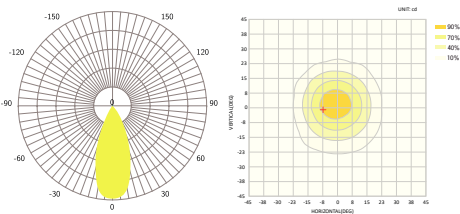

LED SMD HIGH POWER FLOOD LUMINAIRE

5 YEARS
GUARANTEE

Application

- Suitable for outdoor installation
- Suggested for stadium lighting

Technical Data

| | |
|---------------------------|----------------------|
| Housing Material | Folding Aluminum Fin |
| Optic Material | Polycarbonate |
| Color | Black |
| Input Voltage | 230V AC |
| Input Frequency | 50~60Hz |
| Total Wattage | 240W |
| LED Type | PHILIPS LUMILEDS |
| Lifespan | 50.000 hours |
| Protection Class | CLASS I |
| Ingress Protection | IP66 |
| Impact Degree | IK10 |
| Surge Protection | 10kV |
| Ambient Temperature Range | -40° ~ +45° |
| Driver | MEANWELL |
| Dimming | No |
| Replaceable LED / Driver | Yes / Yes |

Photometrical Data

| | |
|----------------------------|-----------------|
| Color Temperature | 5000K |
| LED Luminous Flux | 37200Lm |
| Light Beam Spread | 40° Symmetrical |
| Color Rendering Index (Ra) | ≥70 |