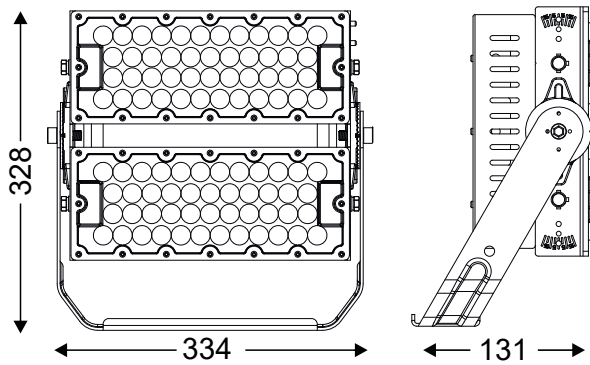

LED SMD HIGH POWER FLOOD LUMINAIRE

5 YEARS
GUARANTEE

Application

- Suitable for outdoor installation
- Suggested for stadium lighting

Technical Data

Housing Material	Folding Aluminum Fin
Optic Material	Polycarbonate
Color	Black
Input Voltage	230V AC
Input Frequency	50~60Hz
Total Wattage	240W
LED Type	PHILIPS LUMILEDS
Lifespan	50.000 hours
Protection Class	CLASS I
Ingress Protection	IP66
Impact Degree	IK10
Surge Protection	10kV
Ambient Temperature Range	-40° ~ +45°
Driver	MEANWELL
Dimming	No
Replaceable LED / Driver	Yes / Yes

Photometrical Data

Color Temperature	5000K
LED Luminous Flux	37200Lm
Light Beam Spread	60° Symmetrical
Color Rendering Index (Ra)	≥70

Energy Data

Energy Efficiency Label	C
Energy Consumption	240.0 kWh/1000h