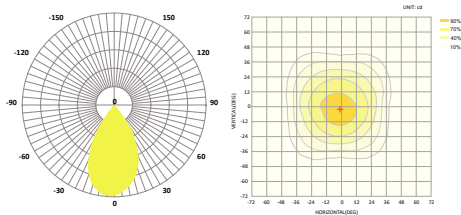

LED SMD HIGH POWER FLOOD LUMINAIRE

5 YEARS
GUARANTEE

Application

- Suitable for outdoor installation
- Suggested for stadium lighting

Technical Data

Housing Material	Folding Aluminum Fin
Optic Material	Polycarbonate
Color	Black
Input Voltage	230V AC
Input Frequency	50~60Hz
Total Wattage	240W
LED Type	PHILIPS LUMILEDS
Lifespan	50.000 hours
Protection Class	CLASS I
Ingress Protection	IP66
Impact Degree	IK10
Surge Protection	10kV
Ambient Temperature Range	-40° ~ +45°
Driver	MEANWELL
Dimming	No
Replaceable LED / Driver	Yes / Yes

Photometrical Data

Color Temperature	5000K
LED Luminous Flux	37200Lm
Light Beam Spread	60° Symmetrical
Color Rendering Index (Ra)	≥70

Energy Data

Energy Efficiency Label	C
Energy Consumption	240.0 kWh/1000h