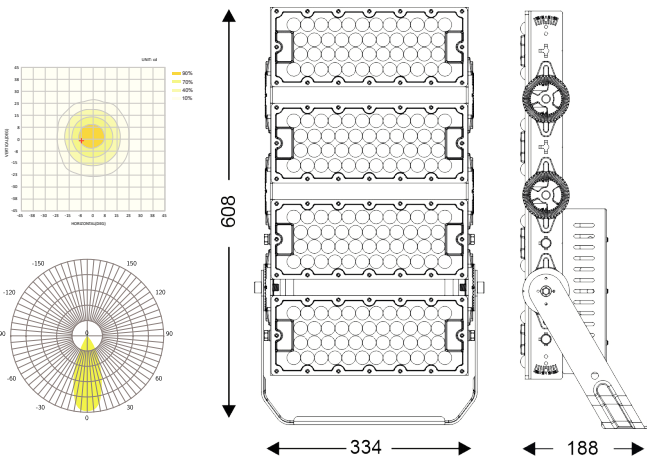

LED SMD HIGH POWER FLOOD LUMINAIRE

5 YEARS
GUARANTEE

Technical Data

Housing Material	Folding Aluminum Fin
Optic Material	Polycarbonate
Color	Black
Input Voltage	100-277V AC
Input Frequency	50~60Hz
Total Wattage	480W
LED Type	PHILIPS Lumileds
Lifespan	50.000 hours
Protection Class	CLASS I
Ingress Protection	IP66
Impact Degree	IK10
Surge Protection	10kV

Application

- Suitable for outdoor installation
- Suggested for stadium lighting

Ambient Temperature Range -30° ~ +45°

LED Driver MEANWELL

Dimming No

Replaceable LED / Driver Yes / Yes

Photometrical Data

Color Temperature 5000K

LED Luminous Flux 74400Lm

Light Beam Spread 40° Symmetrical

Color Rendering Index (Ra) ≥70

Energy Data

Energy Efficiency Label C

The technical data of the product may differ from the listed +/- 10%