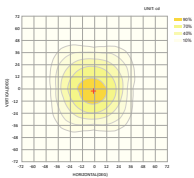

LED SMD HIGH POWER FLOOD LUMINAIRE

5 YEARS
GUARANTEE

Technical Data

Housing Material	Folding Aluminum Fin
Optic Material	Polycarbonate
Color	Black
Input Voltage	230V AC
Input Frequency	50~60Hz
Total Wattage	480W
LED Type	PHILIPS LUMILEDS
Lifespan	50.000 hours
Protection Class	CLASS I
Ingress Protection	IP66
Impact Degree	IK10
Surge Protection	10kV
Ambient Temperature Range	-40° ~ +45°
Driver	MEANWELL
Dimming	No
Replaceable LED / Driver	Yes / Yes

Application

- Suitable for outdoor installation
- Suggested for stadium lighting

Photometrical Data

Color Temperature	5000K
LED Luminous Flux	74400Lm
Light Beam Spread	60° Symmetrical
Color Rendering Index (Ra)	≥70

Energy Data

Energy Efficiency Label	C
Energy Consumption	480.0 kWh/1000h

The technical data of the product may differ from the listed +/- 10%