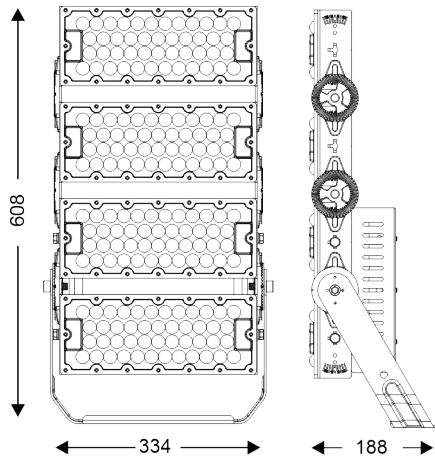

LED SMD HIGH POWER FLOOD LUMINAIRE

5 YEARS
GUARANTEE

Technical Data

Housing Material	Folding Aluminum Fin
Optic Material	Polycarbonate
Color	Black
Input Voltage	230V AC
Input Frequency	50~60Hz
Total Wattage	480W
LED Type	PHILIPS LUMILEDS
Lifespan	50.000 hours
Protection Class	CLASS I
Ingress Protection	IP66
Impact Degree	IK10
Surge Protection	10kV
Ambient Temperature Range	-40° ~ +45°
Driver	MEANWELL
Dimming	No
Replaceable LED / Driver	Yes / Yes

Application

- Suitable for outdoor installation
- Suggested for stadium lighting

Photometrical Data

Color Temperature	5000K
LED Luminous Flux	74400Lm
Light Beam Spread	60° Symmetrical
Color Rendering Index (Ra)	≥70