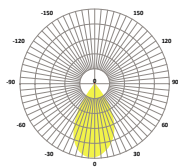

LED SMD HIGH POWER FLOOD LUMINAIRE

5 YEARS
GUARANTEE

Technical Data

Housing Material	Folding Aluminum Fin
Optic Material	Polycarbonate
Color	Black
Input Voltage	230V AC
Input Frequency	50~60Hz
Total Wattage	480W
LED Type	PHILIPS LUMILEDS
Lifespan	50.000 hours
Protection Class	CLASS I
Ingress Protection	IP66
Impact Degree	IK10
Surge Protection	10kV
Ambient Temperature Range	-40° ~ +45°
Driver	MEANWELL
Dimming	No
Replaceable LED / Driver	Yes / Yes

Application

- Suitable for outdoor installation
- Suggested for stadium lighting

Photometrical Data

Color Temperature	5000K
LED Luminous Flux	74400Lm
Light Beam Spread	60° Symmetrical
Color Rendering Index (Ra)	≥70