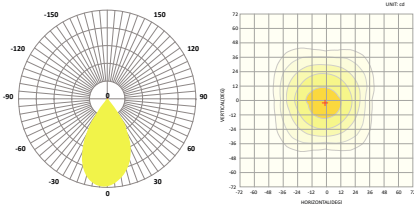

LED SMD HIGH POWER FLOOD LUMINAIRE

**5 YEARS**  
GUARANTEE

**Application**

- Suitable for outdoor installation
- Suggested for stadium lighting

**Technical Data**

Housing Material	Folding Aluminum Fin
Optic Material	Polycarbonate
Color	Black
Input Voltage	230V AC
Input Frequency	50~60Hz
Total Wattage	720W
LED Type	PHILIPS LUMILEDS
Lifespan	50.000 hours
Protection Class	CLASS I
Ingress Protection	IP66
Impact Degree	IK10
Surge Protection	10kV
Ambient Temperature Range	-40° ~ +45°
Driver	MEANWELL
Dimming	No
Replaceable LED / Driver	Yes / Yes

**Photometrical Data**

Color Temperature	5000K
LED Luminous Flux	111600Lm
Light Beam Spread	20° Symmetrical
Color Rendering Index (Ra)	≥70

**Energy Data**

Energy Efficiency Label	C
Energy Consumption	720.0 kWh/1000h