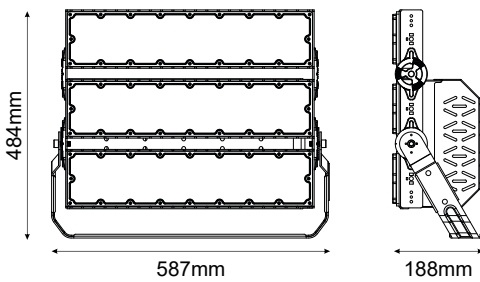

LED SMD HIGH POWER FLOOD LUMINAIRE

**5 YEARS**  
GUARANTEE

**Application**

- Suitable for outdoor installation
- Suggested for stadium lighting

**Technical Data**

Housing Material	Folding Aluminum Fin
Optic Material	Polycarbonate
Color	Black
Input Voltage	230V AC
Input Frequency	50~60Hz
Total Wattage	720W
LED Type	PHILIPS LUMILEDS
Lifespan	50.000 hours
Protection Class	CLASS I
Ingress Protection	IP66
Impact Degree	IK10
Surge Protection	10kV
Ambient Temperature Range	-40° ~ +45°
Driver	MEANWELL
Dimming	No
Replaceable LED / Driver	Yes / Yes

**Photometrical Data**

Color Temperature	5000K
LED Luminous Flux	111600Lm
Light Beam Spread	20° Symmetrical
Color Rendering Index (Ra)	≥70

**Energy Data**

Energy Efficiency Label	C
Energy Consumption	720.0 kWh/1000h