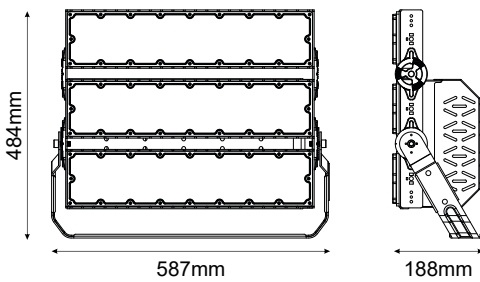

**LED SMD HIGH POWER FLOOD LUMINAIRE**

**5 YEARS**  
GUARANTEE

**Application**

- Suitable for outdoor installation
- Suggested for stadium lighting

**Technical Data**

Housing Material	Folding Aluminum Fin
Optic Material	Polycarbonate
Color	Black
Input Voltage	230V AC
Input Frequency	50~60Hz
Total Wattage	720W
LED Type	PHILIPS LUMILEDS
Lifespan	50.000 hours
Protection Class	CLASS I
Ingress Protection	IP66
Impact Degree	IK10
Surge Protection	10kV
Ambient Temperature Range	-40° ~ +45°
Driver	MEANWELL
Dimming	No
Replaceable LED / Driver	Yes / Yes

**Photometrical Data**

Color Temperature	5000K
LED Luminous Flux	111600Lm
Light Beam Spread	40° Symmetrical
Color Rendering Index (Ra)	≥70

**Energy Data**

Energy Efficiency Label	C
Energy Consumption	720.0 kWh/1000h