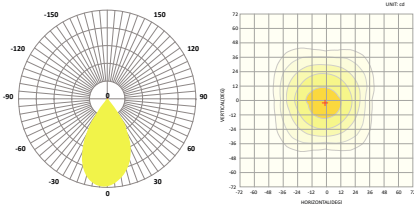

**LED SMD HIGH POWER FLOOD LUMINAIRE**

**5 YEARS**  
GUARANTEE

**Application**

- Suitable for outdoor installation
- Suggested for stadium lighting

**Technical Data**

Housing Material	Folding Aluminum Fin
Optic Material	Polycarbonate
Color	Black
Input Voltage	230V AC
Input Frequency	50~60Hz
Total Wattage	720W
LED Type	PHILIPS LUMILEDS
Lifespan	50.000 hours
Protection Class	CLASS I
Ingress Protection	IP66
Impact Degree	IK10
Surge Protection	10kV
Ambient Temperature Range	-40° ~ +45°
Driver	MEANWELL
Dimming	No
Replaceable LED / Driver	Yes / Yes

**Photometrical Data**

Color Temperature	5000K
LED Luminous Flux	111600Lm
Light Beam Spread	40° Symmetrical
Color Rendering Index (Ra)	≥70

**Energy Data**

Energy Efficiency Label	C
Energy Consumption	720.0 kWh/1000h