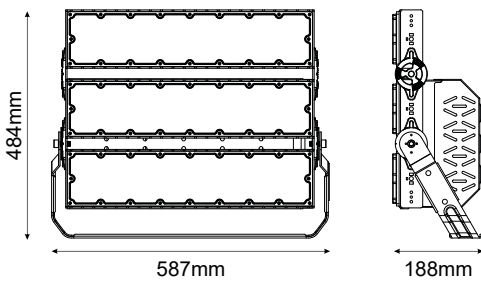

LED SMD HIGH POWER FLOOD LUMINAIRE

5 YEARS
GUARANTEE

Application

- Suitable for outdoor installation
- Suggested for stadium lighting

Technical Data

Housing Material	Folding Aluminum Fin
Optic Material	Polycarbonate
Color	Black
Input Voltage	230V AC
Input Frequency	50~60Hz
Total Wattage	720W
LED Type	PHILIPS LUMILEDS
Lifespan	50.000 hours
Protection Class	CLASS I
Ingress Protection	IP66
Impact Degree	IK10
Surge Protection	10kV
Ambient Temperature Range	-40° ~ +45°
Driver	MEANWELL
Dimming	No
Replaceable LED / Driver	Yes / Yes

Photometrical Data

Color Temperature	5000K
LED Luminous Flux	111600Lm
Light Beam Spread	60° Symmetrical
Color Rendering Index (Ra)	≥70

Energy Data

Energy Efficiency Label	C
Energy Consumption	720.0 kWh/1000h