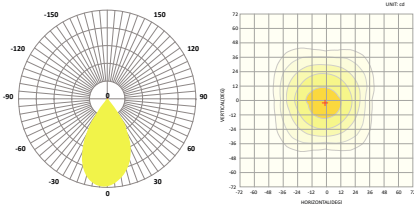

LED SMD HIGH POWER FLOOD LUMINAIRE

5 YEARS
GUARANTEE

Application

- Suitable for outdoor installation
- Suggested for stadium lighting

Technical Data

Housing Material	Folding Aluminum Fin
Optic Material	Polycarbonate
Color	Black
Input Voltage	230V AC
Input Frequency	50~60Hz
Total Wattage	720W
LED Type	PHILIPS LUMILEDS
Lifespan	50.000 hours
Protection Class	CLASS I
Ingress Protection	IP66
Impact Degree	IK10
Surge Protection	10kV
Ambient Temperature Range	-40° ~ +45°
Driver	MEANWELL
Dimming	No
Replaceable LED / Driver	Yes / Yes

Photometrical Data

Color Temperature	5000K
LED Luminous Flux	111600Lm
Light Beam Spread	60° Symmetrical
Color Rendering Index (Ra)	≥70

Energy Data

Energy Efficiency Label	C
Energy Consumption	720.0 kWh/1000h