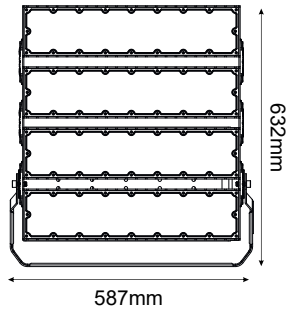

LED SMD HIGH POWER FLOOD LUMINAIRE

Code:

GLAD9605040

5 YEARS
GUARANTEE

Application

- Suitable for outdoor installation
- Suggested for stadium lighting

Technical Data

Housing Material **Folding Aluminum Fin**

Optic Material **Polycarbonate**

Color **Black**

Input Voltage **230V AC**

Input Frequency **50~60Hz**

Total Wattage **960W**

LED Type **PHILIPS Lumileds**

Lifespan **50.000 hours**

Protection Class **CLASS I**