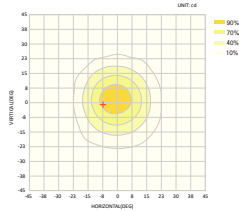

LED SMD HIGH POWER FLOOD LUMINAIRE

Code:

GLAD9605040

5 YEARS
GUARANTEE

Application

- Suitable for outdoor installation
- Suggested for stadium lighting

Technical Data

Housing Material **Folding Aluminum Fin**

Optic Material **Polycarbonate**

Color **Black**

Input Voltage **230V AC**

Input Frequency **50~60Hz**

Total Wattage **960W**

LED Type **PHILIPS Lumileds**

Lifespan **50.000 hours**

Protection Class **CLASS I**

Color Temperature **5000K**

LED Luminous Flux **148800Lm**

Light Beam Spread **40° Symmetrical**

Color Rendering Index (Ra) **≥70**

Energy Data

Energy Efficiency Label **C**

Energy Consumption **960.0 kWh/1000h**