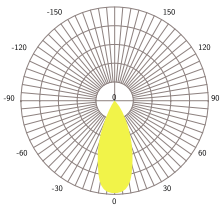

LED SMD HIGH POWER FLOOD LUMINAIRE

Code:

GLAD9605040

5 YEARS
GUARANTEE

Application

- Suitable for outdoor installation
- Suggested for stadium lighting

Technical Data

Housing Material **Folding Aluminum Fin**

Optic Material **Polycarbonate**

Color **Black**

Input Voltage **230V AC**

Input Frequency **50~60Hz**

Total Wattage **960W**

LED Type **PHILIPS Lumileds**

Lifespan **50.000 hours**

Protection Class **CLASS I**

Color Temperature **5000K**

LED Luminous Flux **148800Lm**

Light Beam Spread **40° Symmetrical**

Color Rendering Index (Ra) **≥70**

Energy Data

Energy Efficiency Label **C**

Energy Consumption **960.0 kWh/1000h**