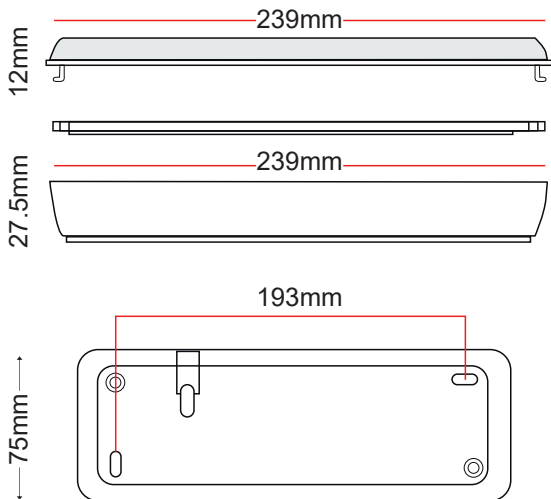

LED EMERGENCY LUMINAIRE

**2 YEARS
GUARANTEE**

**Test Button Available
15 meters Visibility**

Application

• This luminaire is suitable for indoor installation in areas with high humidity range ($\leq 95\%$) and it is suggested for emergency lighting

- Wall installation

- *Green function indicator light*

Technical Data

Housing Material **Thermoplastic (ABS)**

Optic Material **Plastic Prismatic**

Color **Transparent**

Input Voltage **230V AC**

Input Frequency **50~60Hz**

Total Wattage **4W**

LED Type **SMD2835**

Lifespan **30.000 hours**

Protection Class **CLASS II**

Ingress Protection **IP65**

Operating Temperature **-10 ~ +55 C°**

Driver **Yes (Inside)**

Dimming **No**