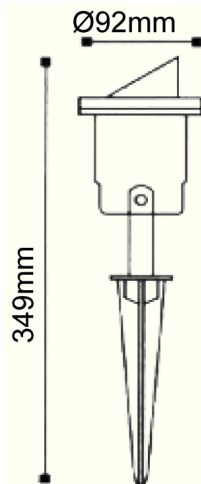

The technical data of the product may differ from the listed +/- 10%