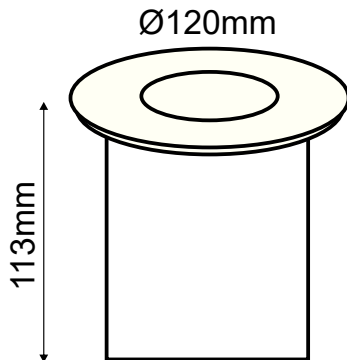

The technical data of the product may differ from the listed +/- 10%

APOSTOLIDIS TRADING
Industrial area of Serres | 62100 Serres, Greece
T. +30 23210 77020-21 | F. +30 23210 77022
info@acalight.gr | www.acalight.gr