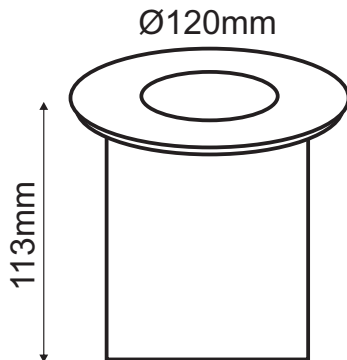

Application

This luminaire is suitable for outdoor installation.