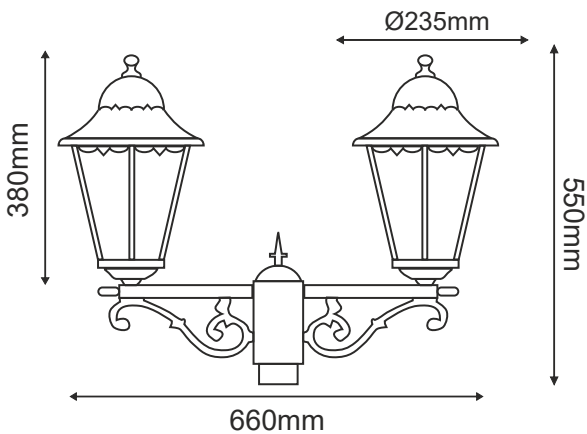

TRADITIONAL LANTERN LUMINAIRE (6 SIDES)

Code:
HI8002B

Technical Data

Material	Aluminum + Clear Glass
Color	Matt Black
Input Voltage	230V AC
Socket	2xE27 max 100W
Ingress Protection	IP54

Application

- Suitable for park, square and side road lighting