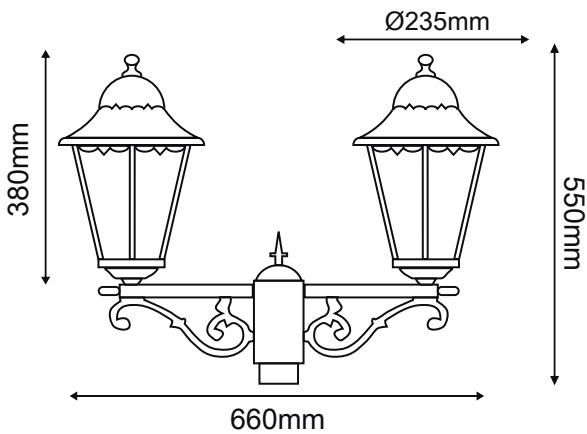

TRADITIONAL LANTERN LUMINAIRE (6 SIDES)

Code:
HI8002GDS

Technical Data

Material **Aluminum + Clear Glass**

Color **Sandy Grey**

Input Voltage **230V AC**

Socket **2xE27 max 100W**

Ingress Protection **IP54**

Application

- Suitable for park, square and side road lighting

The technical data of the product may differ from the listed +/- 10%